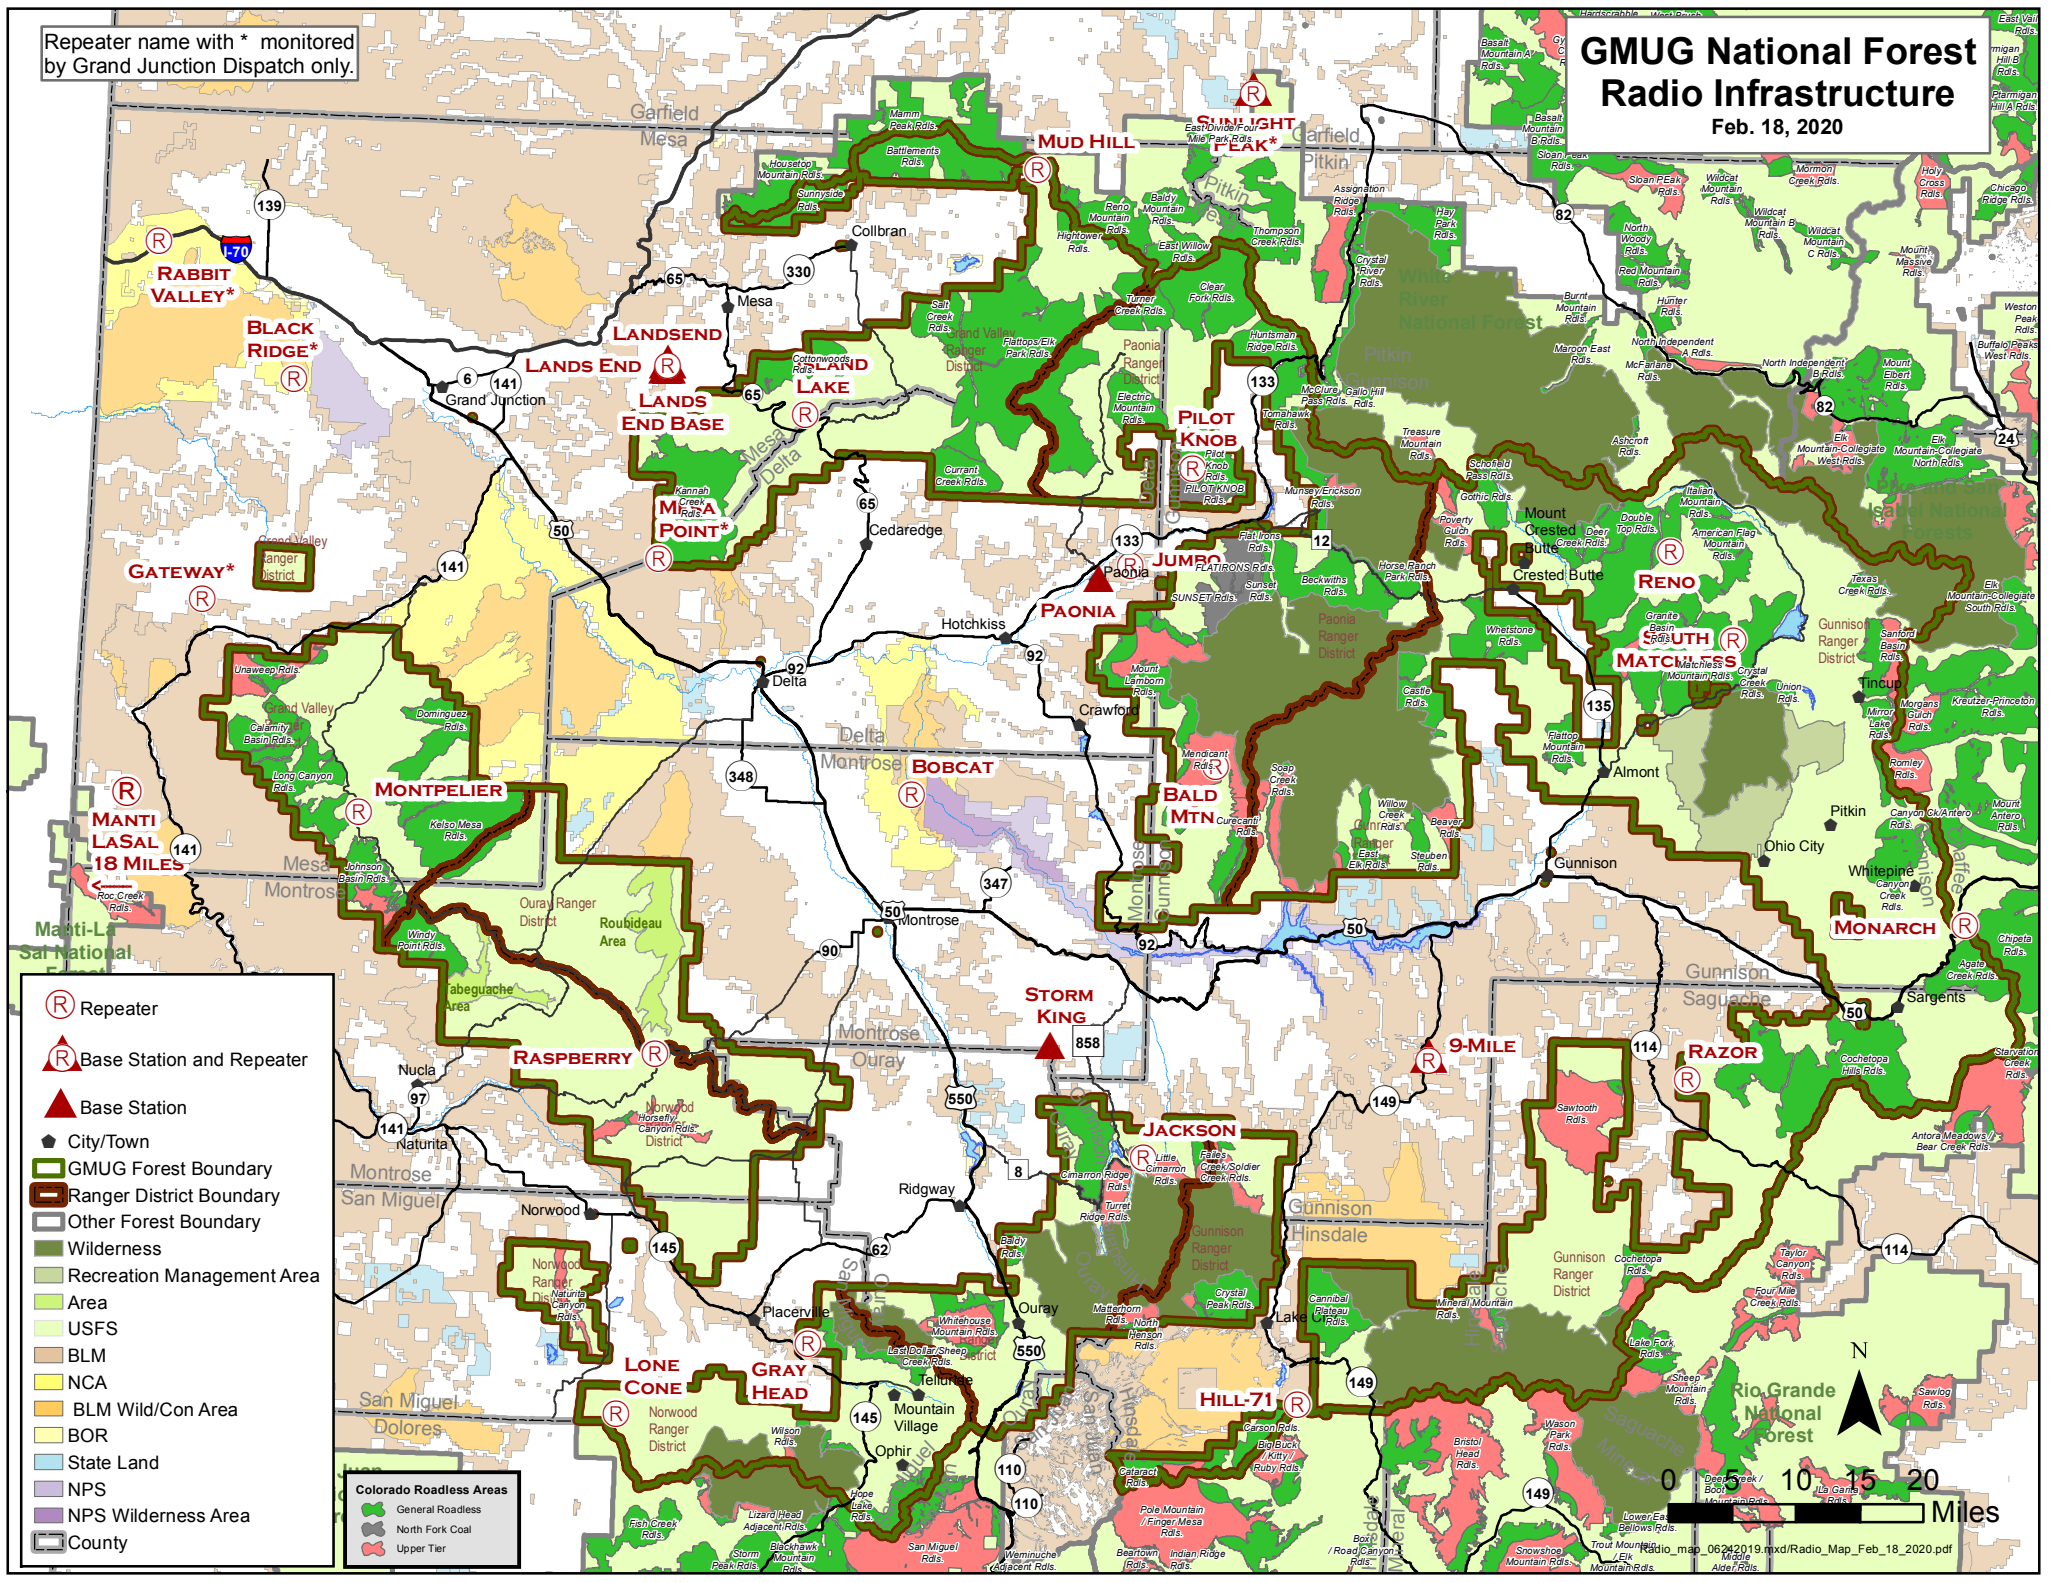

Repeater name with \* monitored by Grand Junction Dispatch only.

# GMUG National Forest Radio Infrastructure

Feb. 18, 2020

- R Repeater
- R Base Station and Repeater
- ▲ Base Station
- City/Town
- GMUG Forest Boundary
- Ranger District Boundary
- Other Forest Boundary
- Wilderness
- Recreation Management Area
- Area
- USFS
- BLM
- NCA
- BLM Wild/Con Area
- BOR
- State Land
- NPS
- NPS Wilderness Area
- County

- Colorado Roadless Areas**
- General Roadless
  - North Fork Coal
  - Upper Tier

0 10 15 20 Miles

Radio\_map\_06202019.mxd/Radio\_Map\_Feb\_18\_2020.pdf