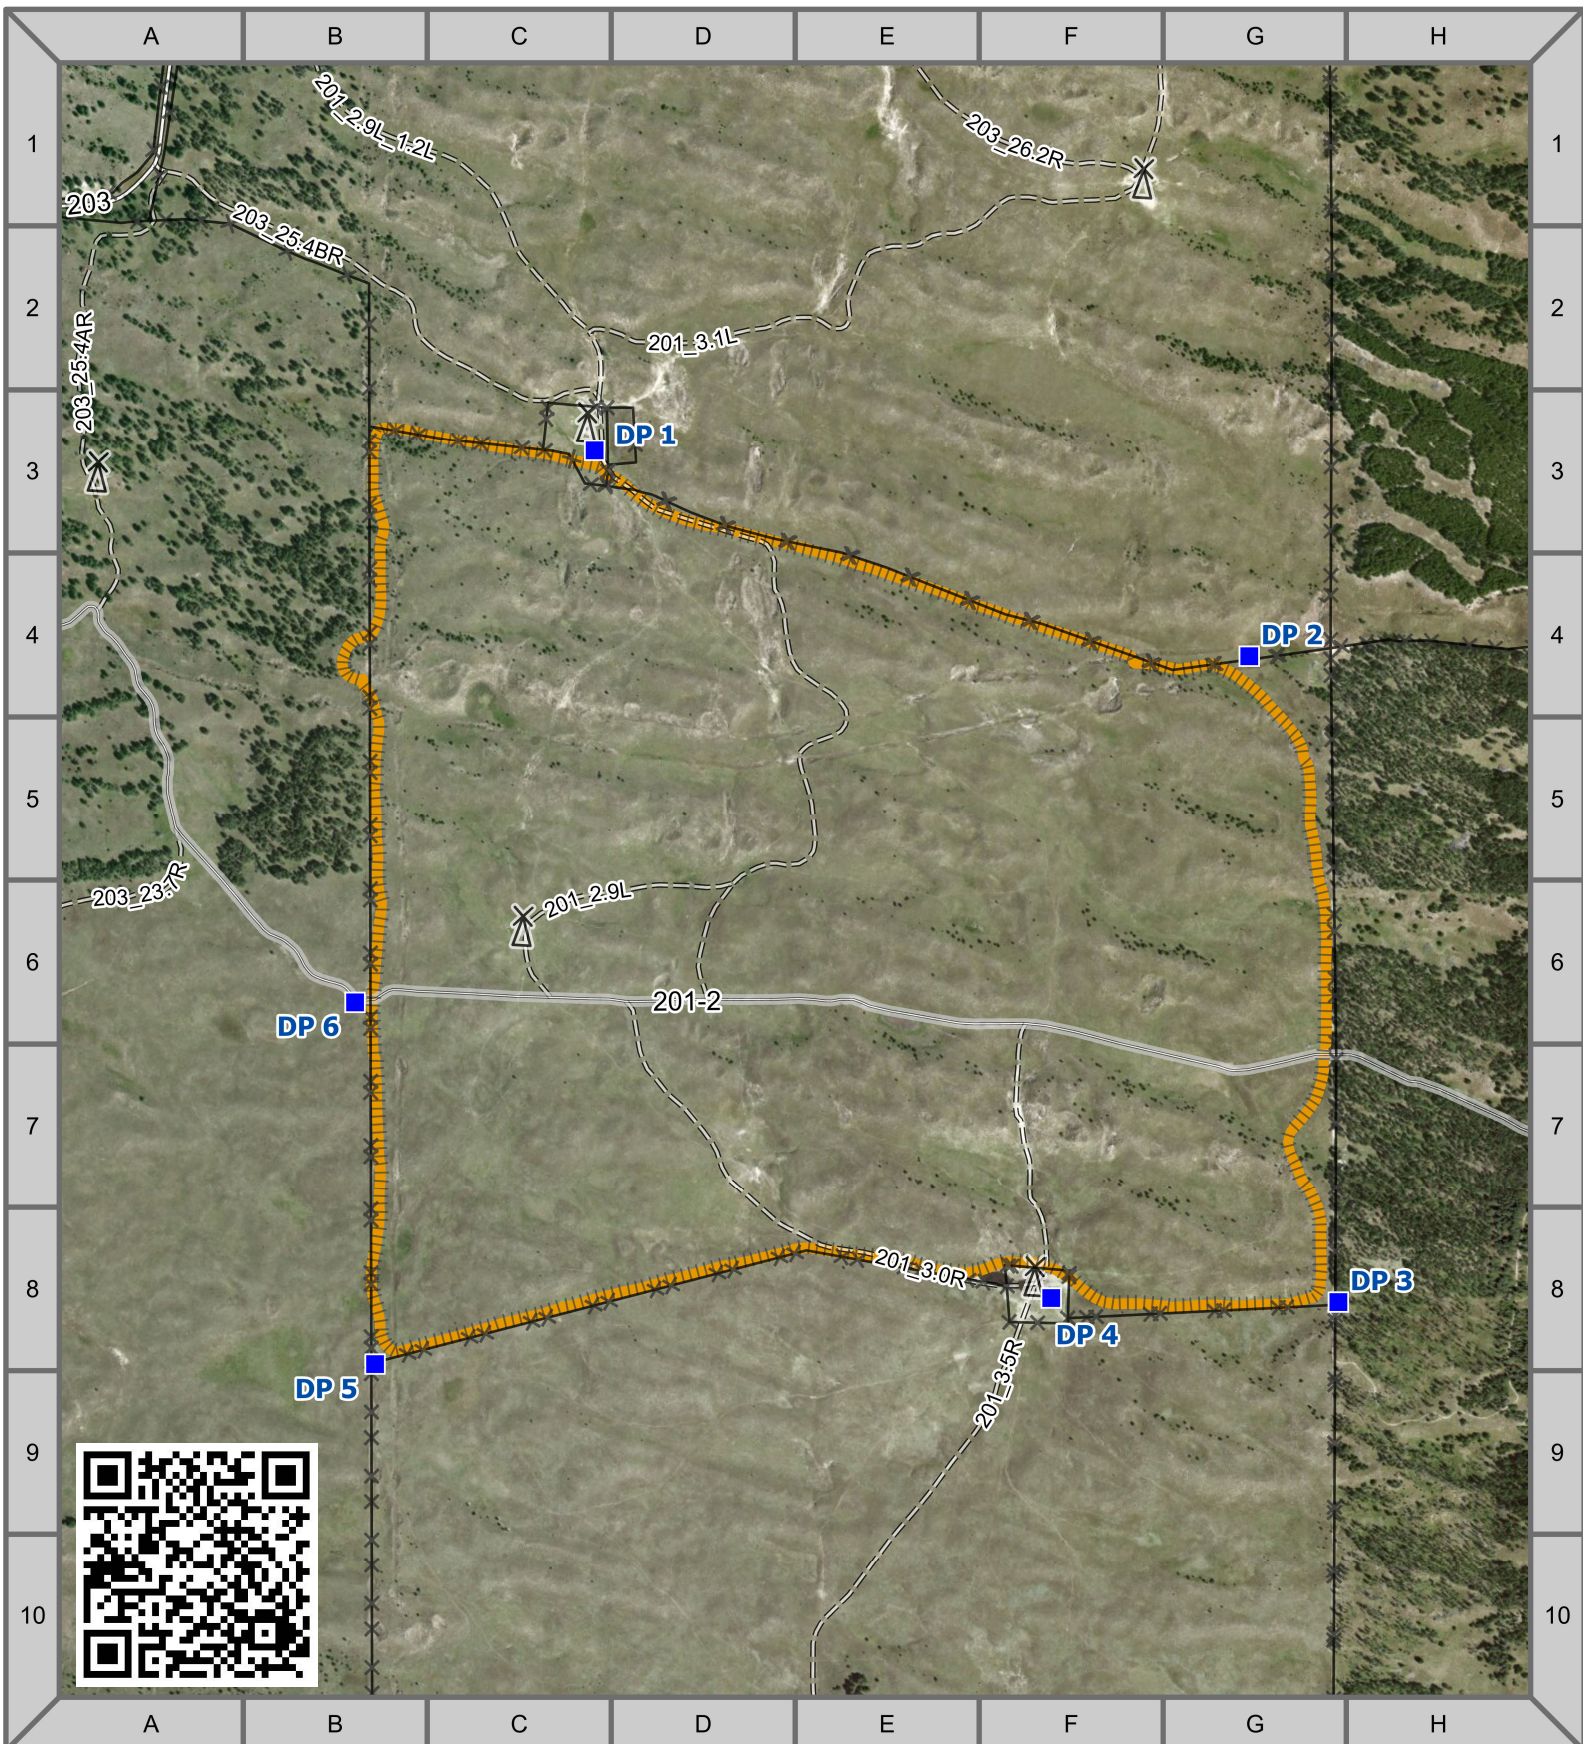

USDA Forest Service
Nebraska National Forests & Grasslands
Bessey Ranger District

- Drop Point
- Windmill/Well
- NFS Road (Open to Public)
- NFS Seasonal Road (Highway Legal Vehicles Only)
- Two-Track Rd
- Mow Line
- Burn Unit
- Pasture/Fence

Strip Middle

Burn Unit 2023
463 Acres