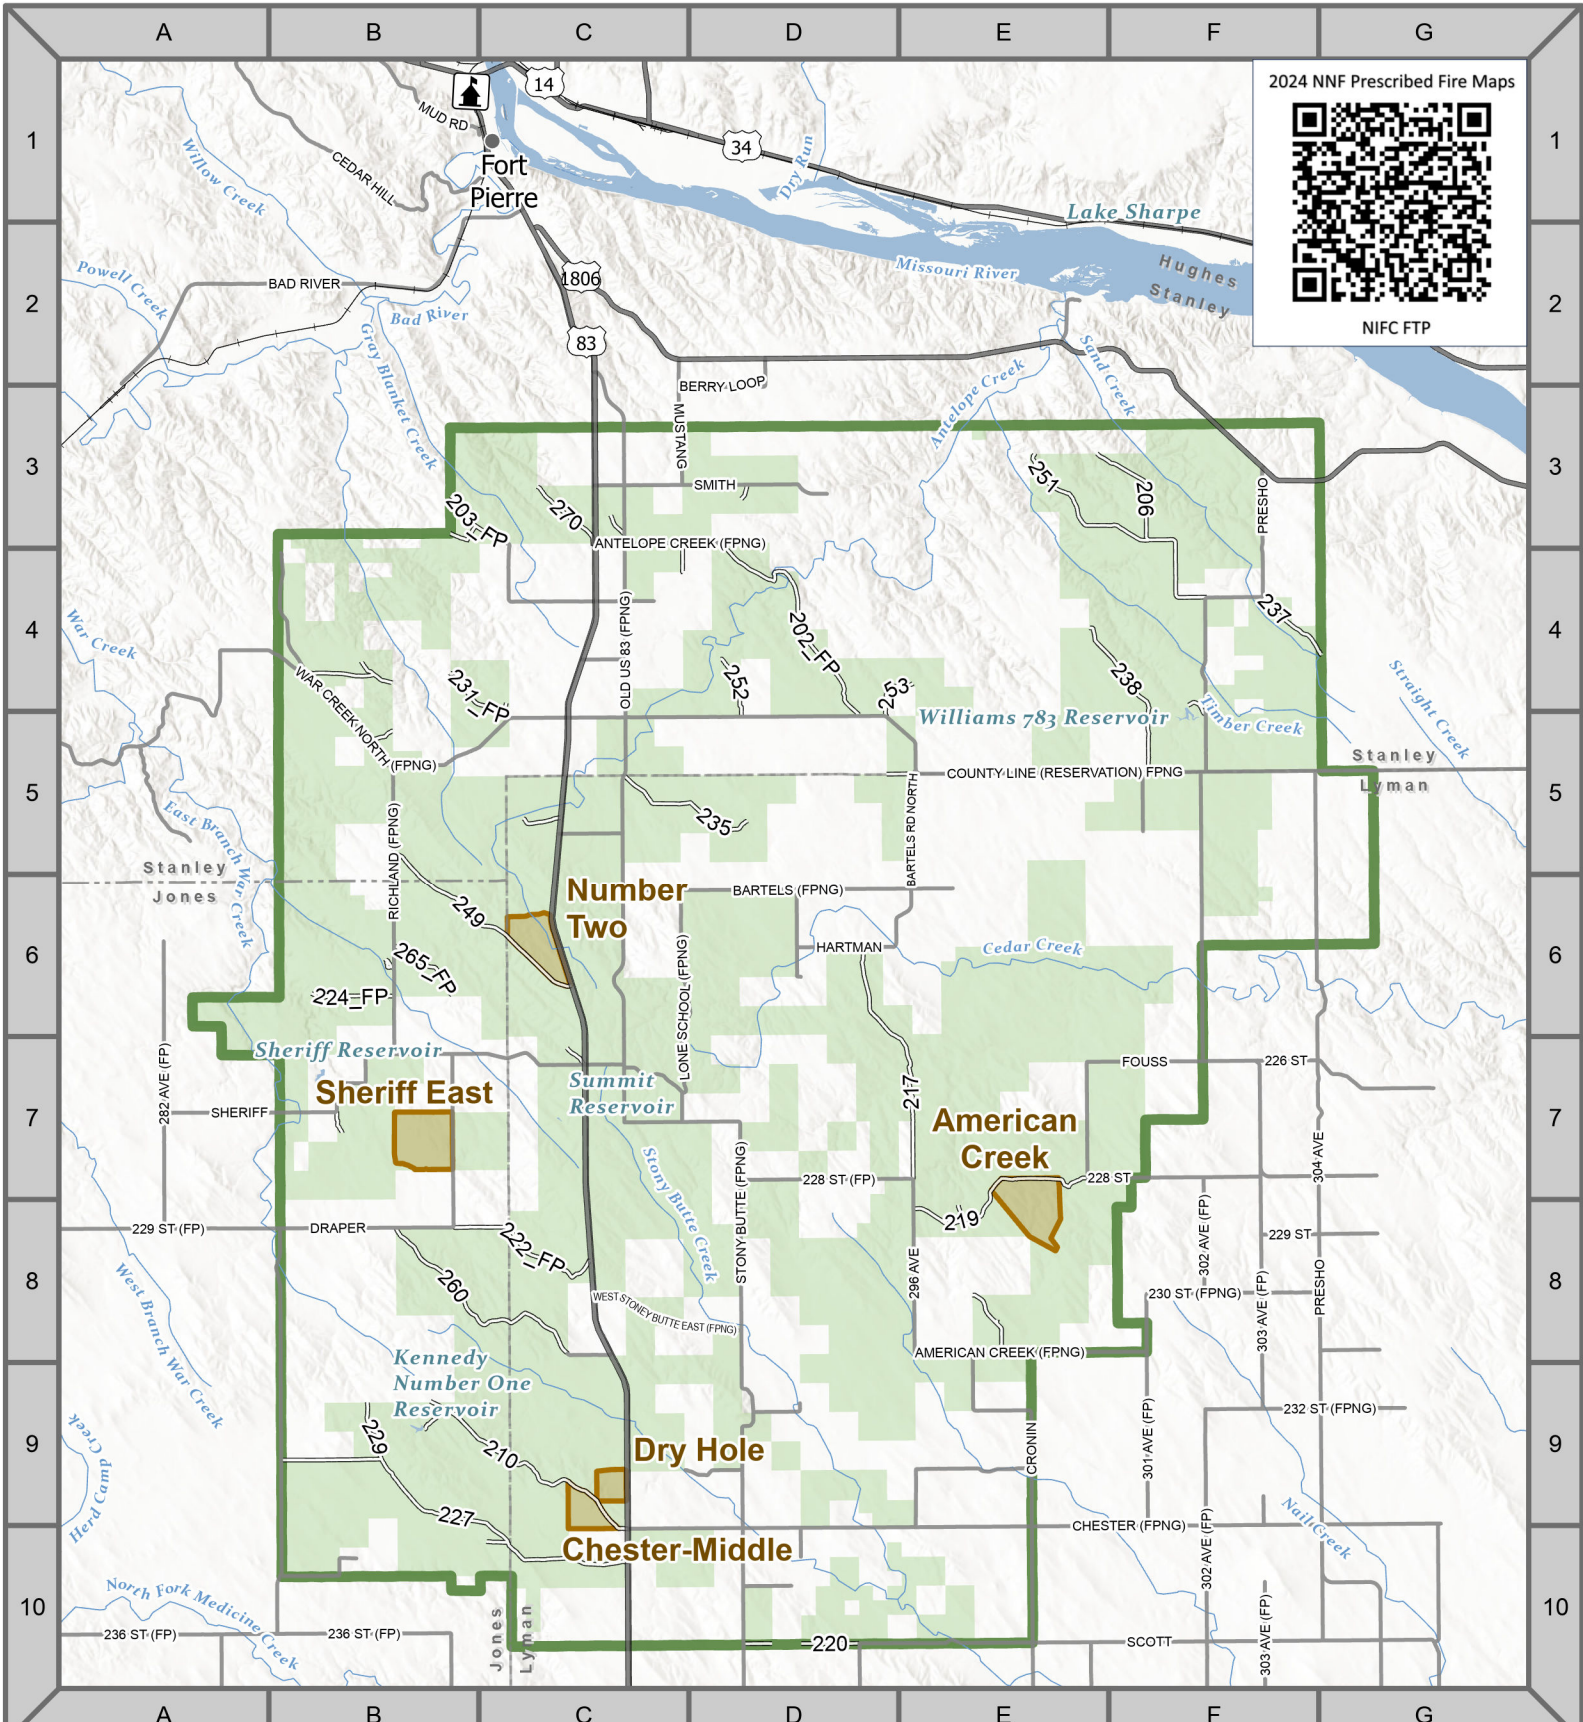

USDA Forest Service
Nebraska National Forests & Grasslands
Fort Pierre Ranger District

Fort Pierre Ranger District Office

Railroad

State Highway

Local Public Road

USFS Road

Burn Unit

USFS Lands

USFS Boundary

Fort Pierre Overview

Burn Units 2024

2,107 Total Acres

2024 NNF Prescribed Fire Maps

NIFC FTP