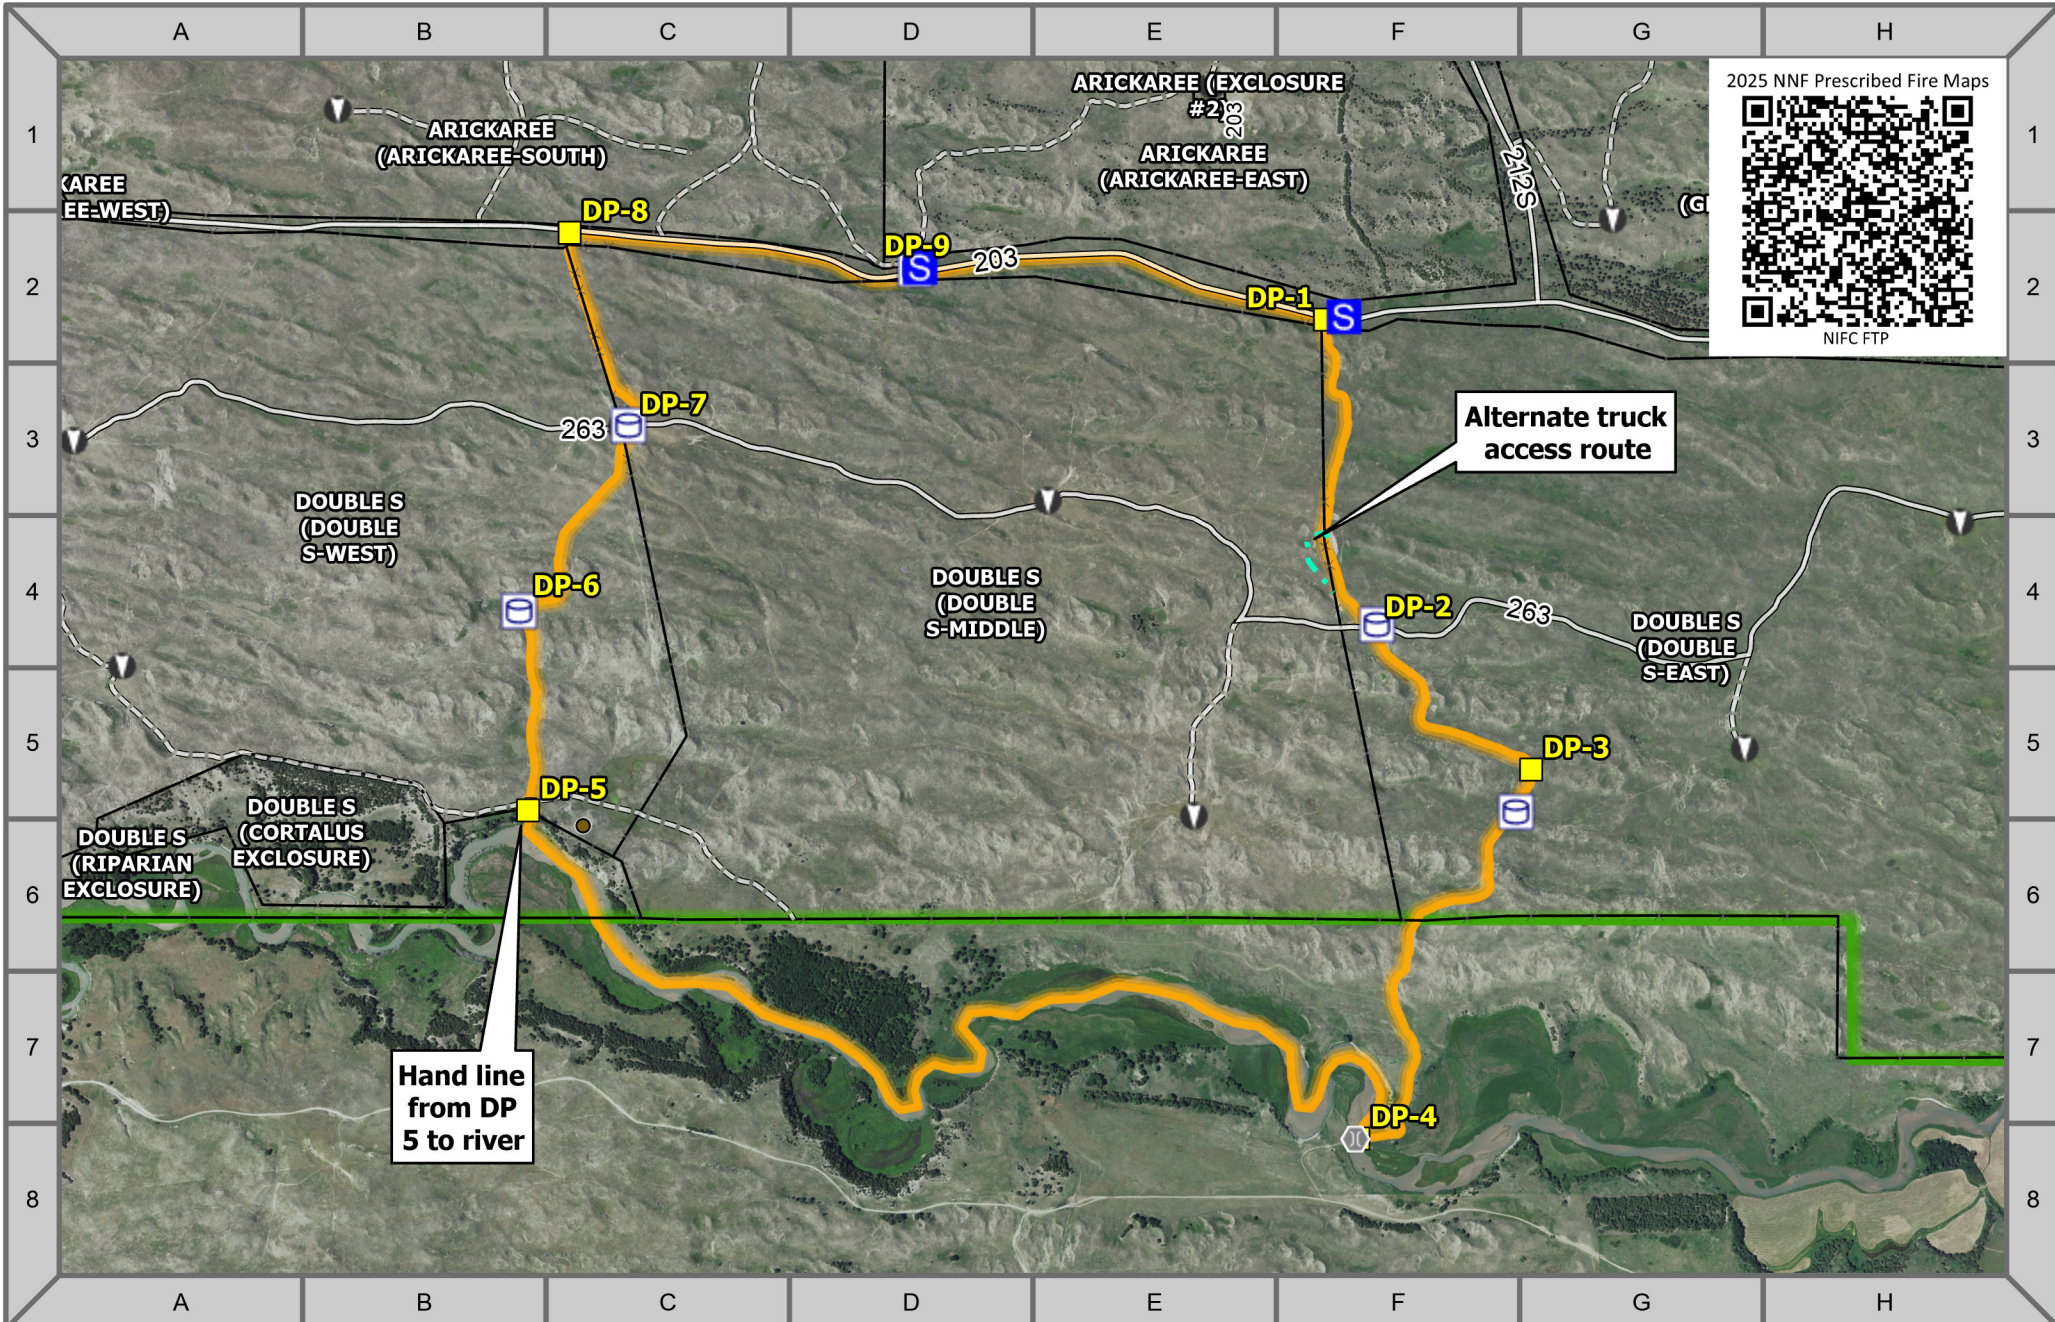

USDA Forest Service
Nebraska National Forests & Grasslands
Bessey Ranger District

- Bridge
- Drop Point
- Staging Area
- Water Tank
- Well
- Hand Line
- Other
- USFS Road
- Admin or Private Route
- Prescribed Fire Unit
- Pasture/Fence
- USFS Boundary

Double S Middle

Burn Unit 2025

1,312 Total Acres
(181 Private Land Acres)

2025 NNF Prescribed Fire Maps

NIFC FTP

Hand line from DP 5 to river

Alternate truck access route