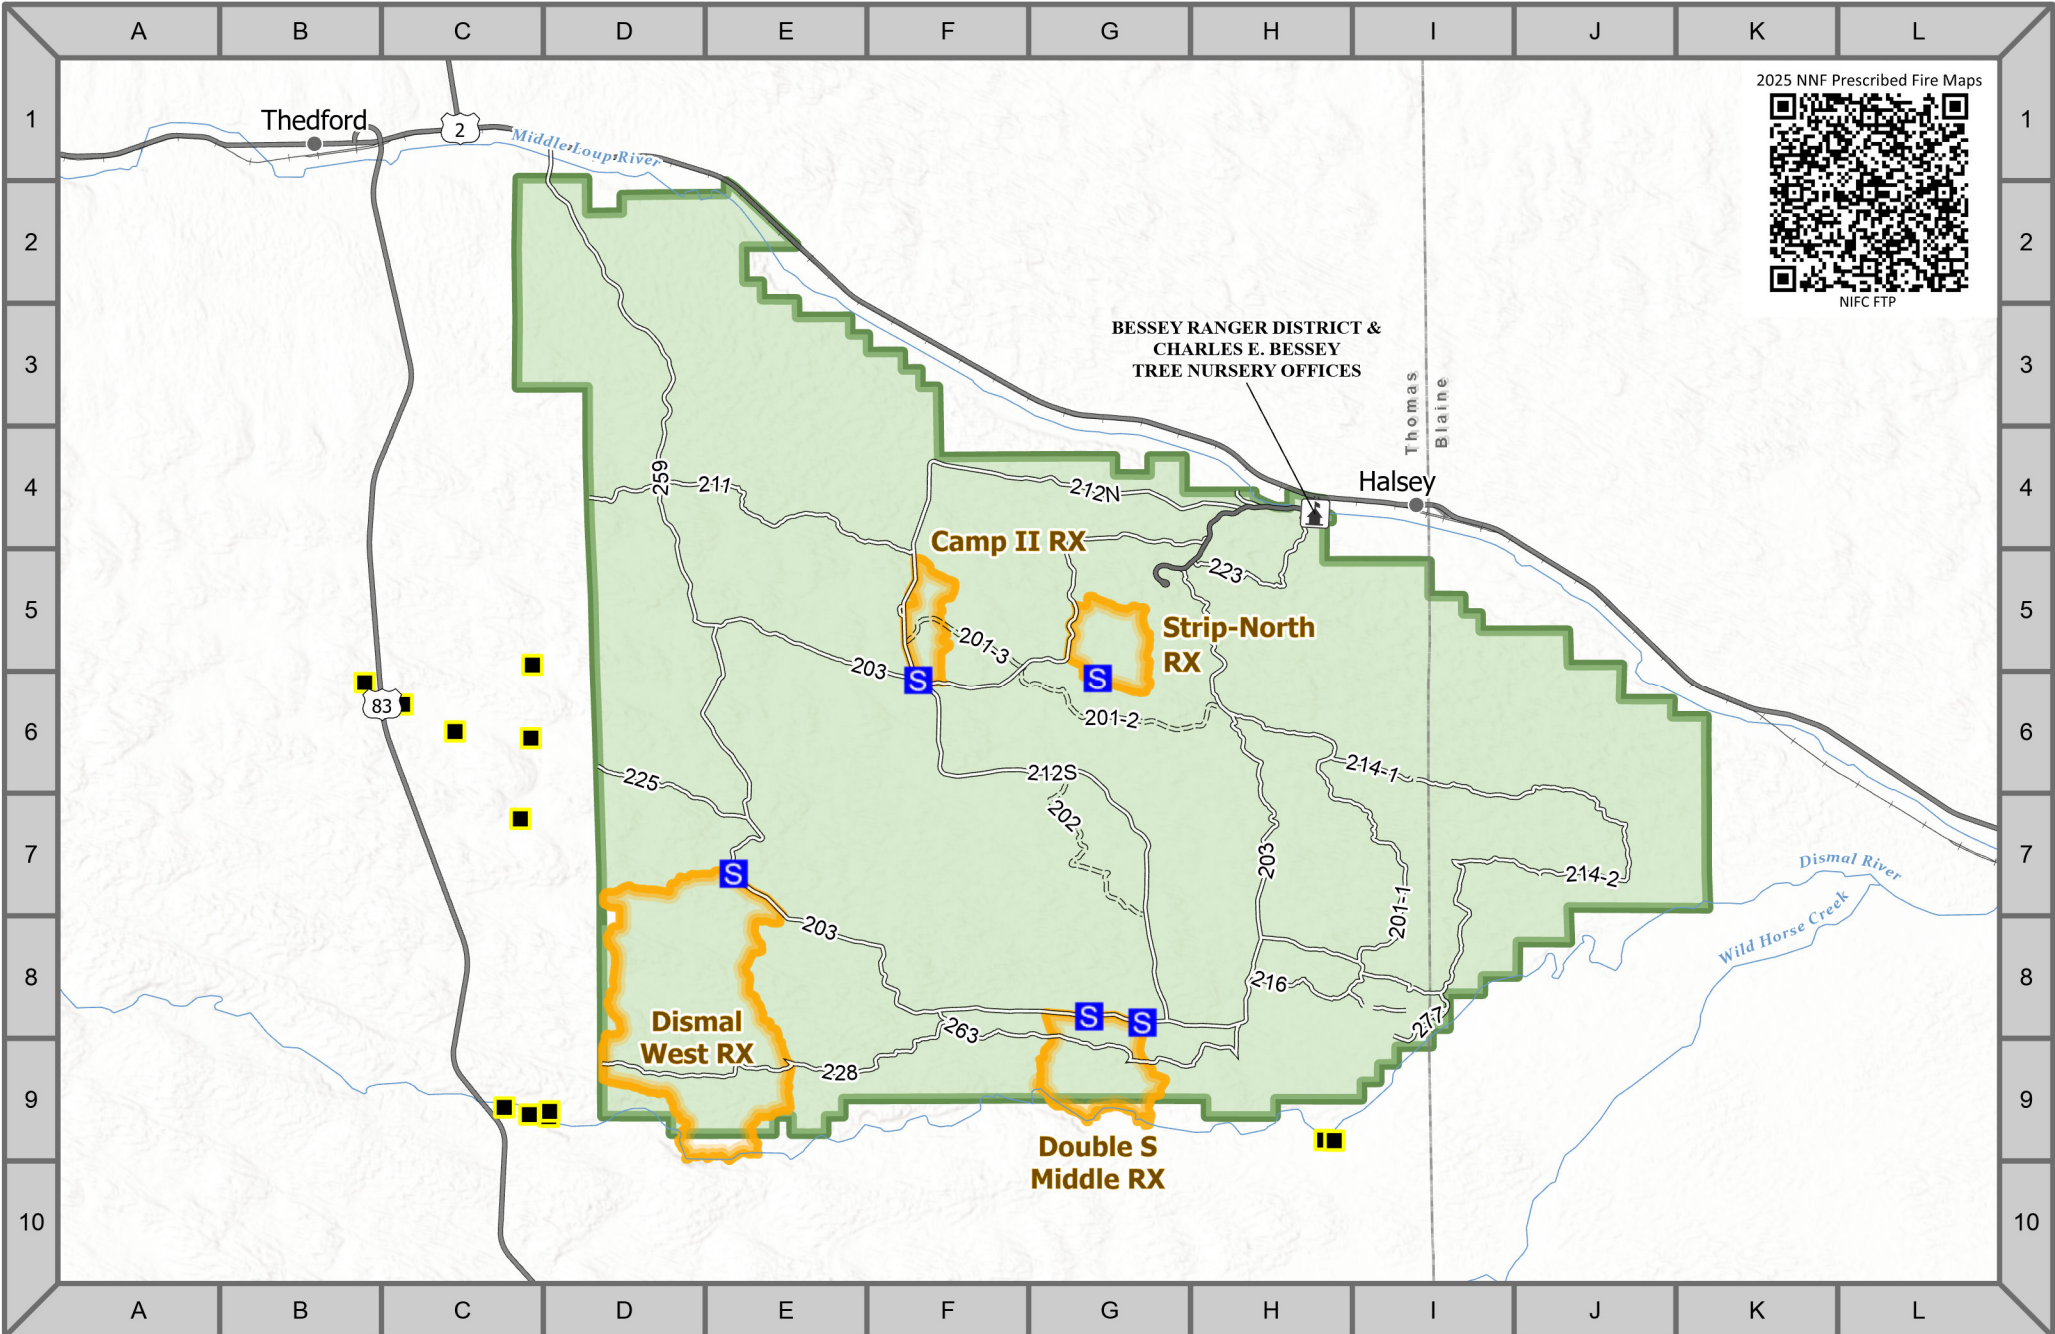

USDA Forest Service
Nebraska National Forests & Grasslands
Bessey Ranger District

- Staging Area
- Value at Risk: Structure
- Ranger District Office

- Railroad
- State Highway
- Local Public Road
- USFS Road
- Seasonal Road

- Prescribed Fire Unit
- USFS Lands
- USFS Boundary

Bessey 2025 Burn Units

7,767 Total Acres
(409 Private Acres)

BESSEY RANGER DISTRICT &
CHARLES E. BESSEY
TREE NURSERY OFFICES

Halsey

Theadford

Middle Loup River

Dismal River
Wild Horse Creek