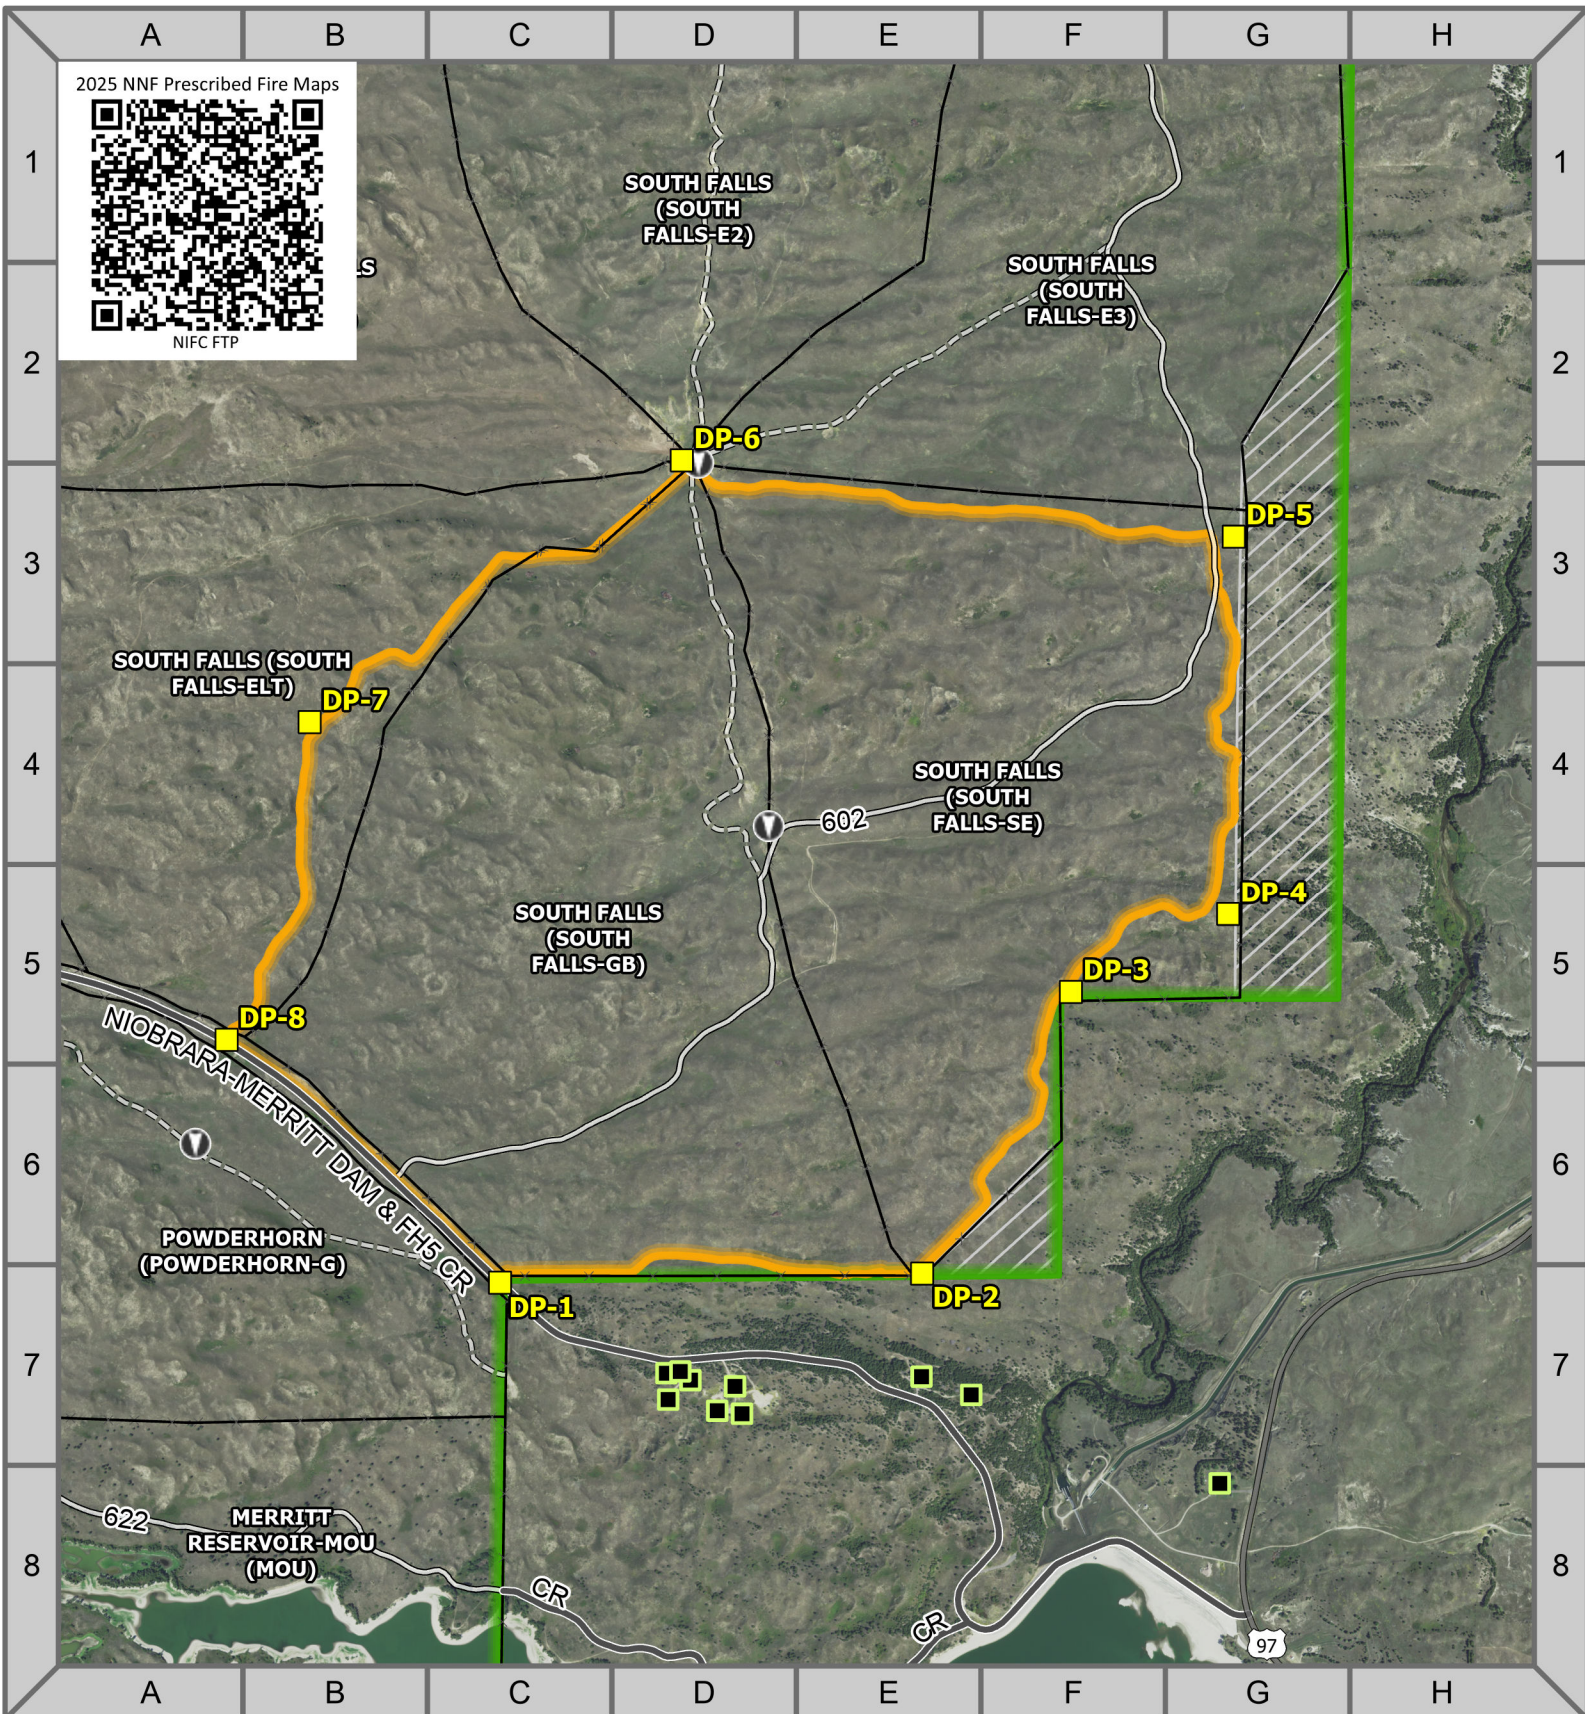

USDA Forest Service
Nebraska National Forests & Grasslands
SRM National Forest, Bessey Ranger District

- Drop Point
- Value at Risk: Structure
- Well
- Local Public Road
- USFS Road
- Admin or Private Route
- Prescribed Fire Unit
- Pasture/Fence
- USFS Boundary
- NON-FS Land

South Falls SE/GB

Burn Unit 2025

0 0.5 1

1238 Total Acres

2025 NNF Prescribed Fire Maps