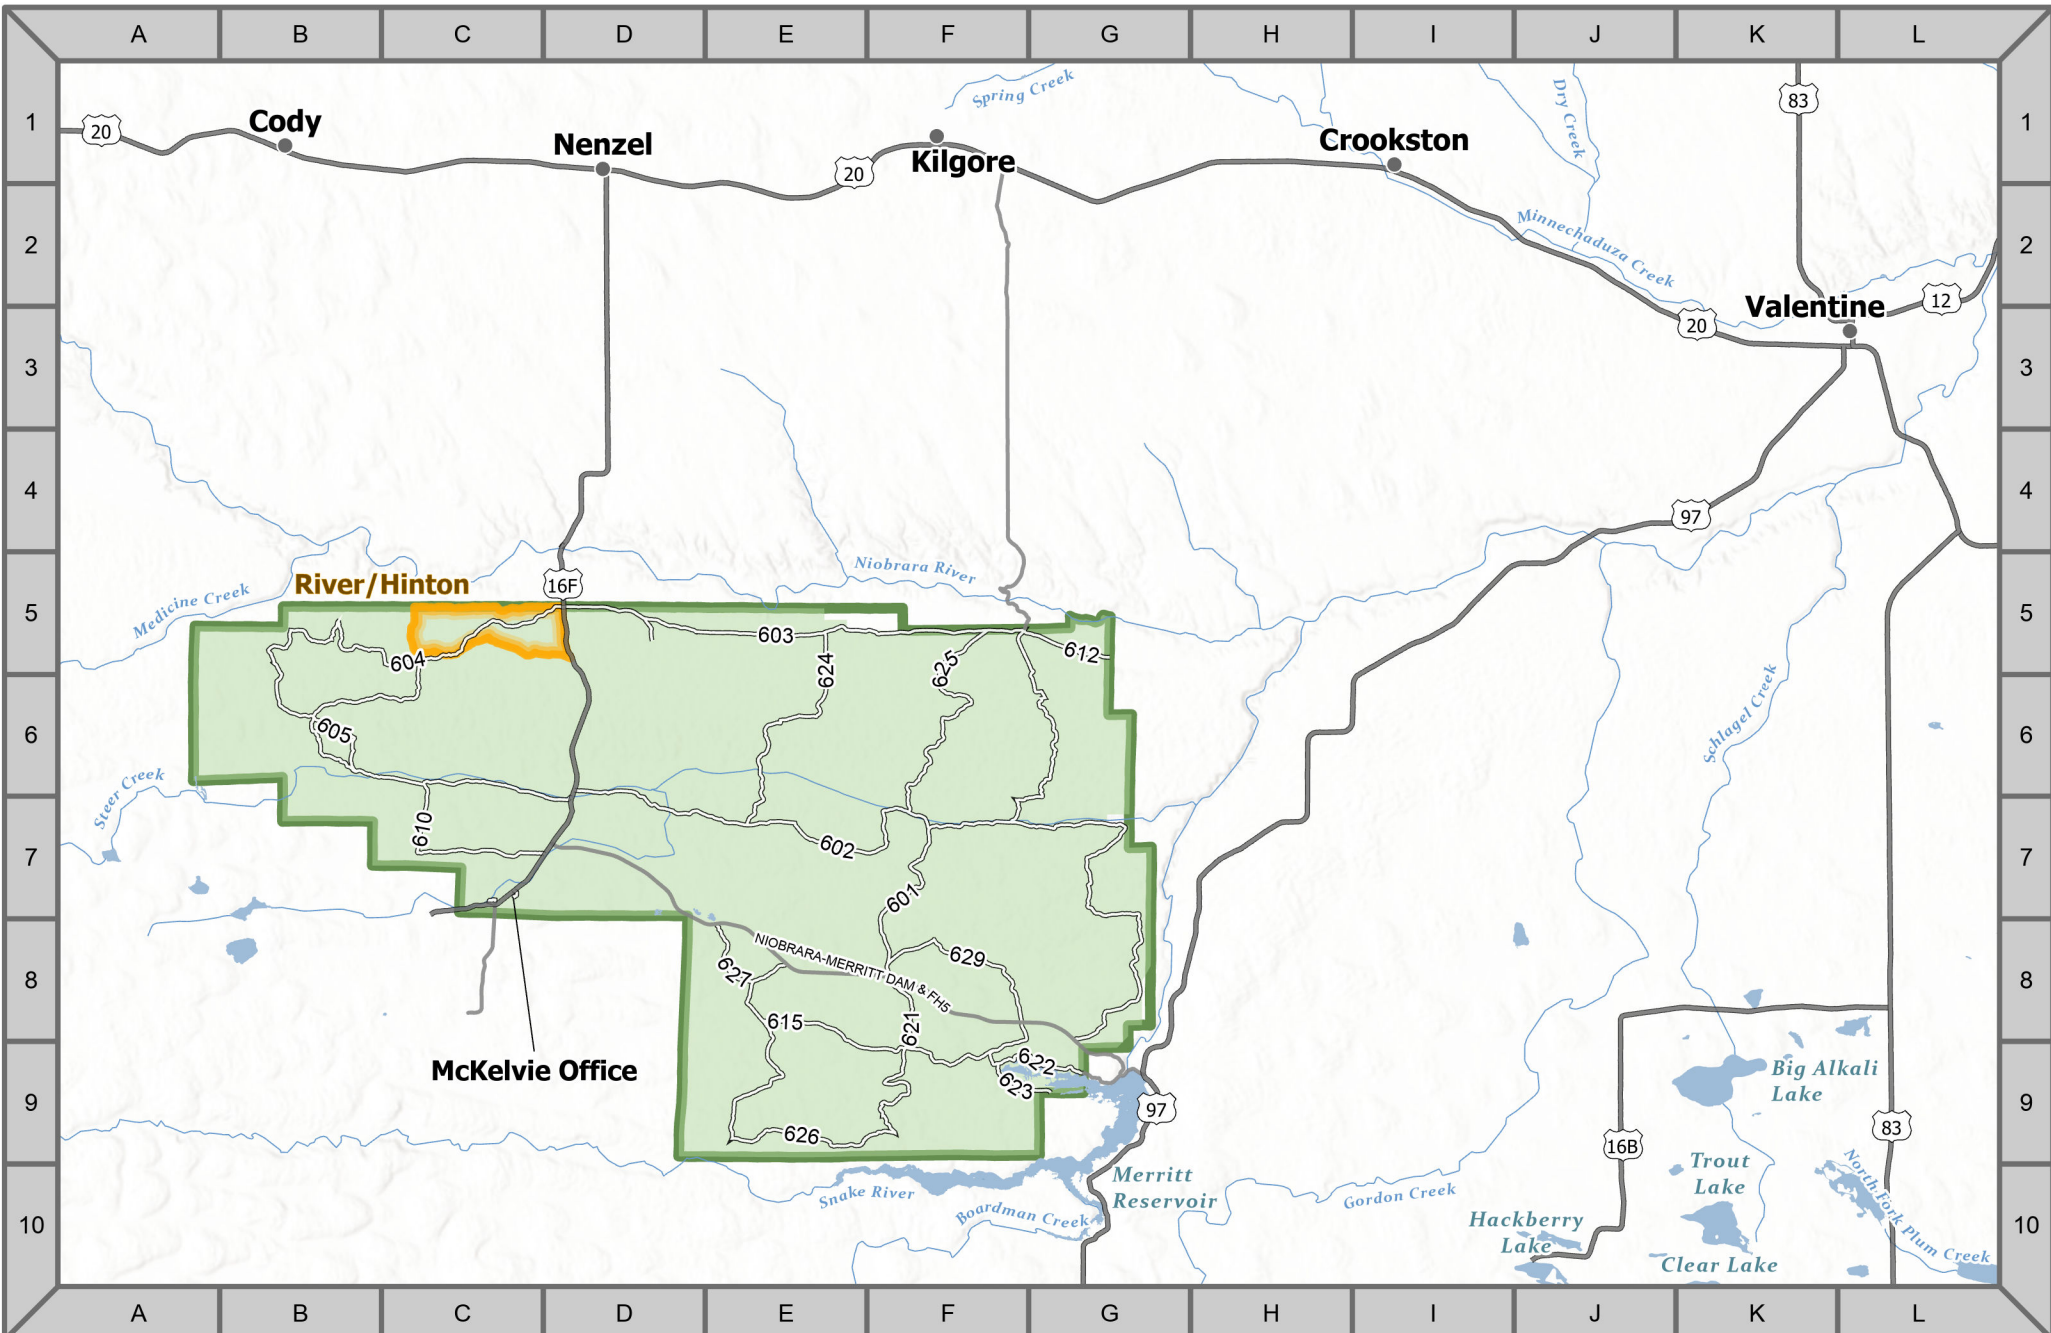

USDA Forest Service
Nebraska National Forests & Grasslands
Bessey Ranger District

- State Highway
- Local Public Road
- USFS Road

- Prescribed Fire Unit
- USFS Lands
- USFS Boundary

2025 NNF Prescribed Fire Maps

McKelvie 2025

River/Hinton RX
Vicinity

Disclaimer: The USDA Forest Service makes no warranty, expressed or implied regarding the data displayed on this map, and reserves the right to correct, update, modify, or replace this information without notification.
Esri, NASA, NGA, USGS