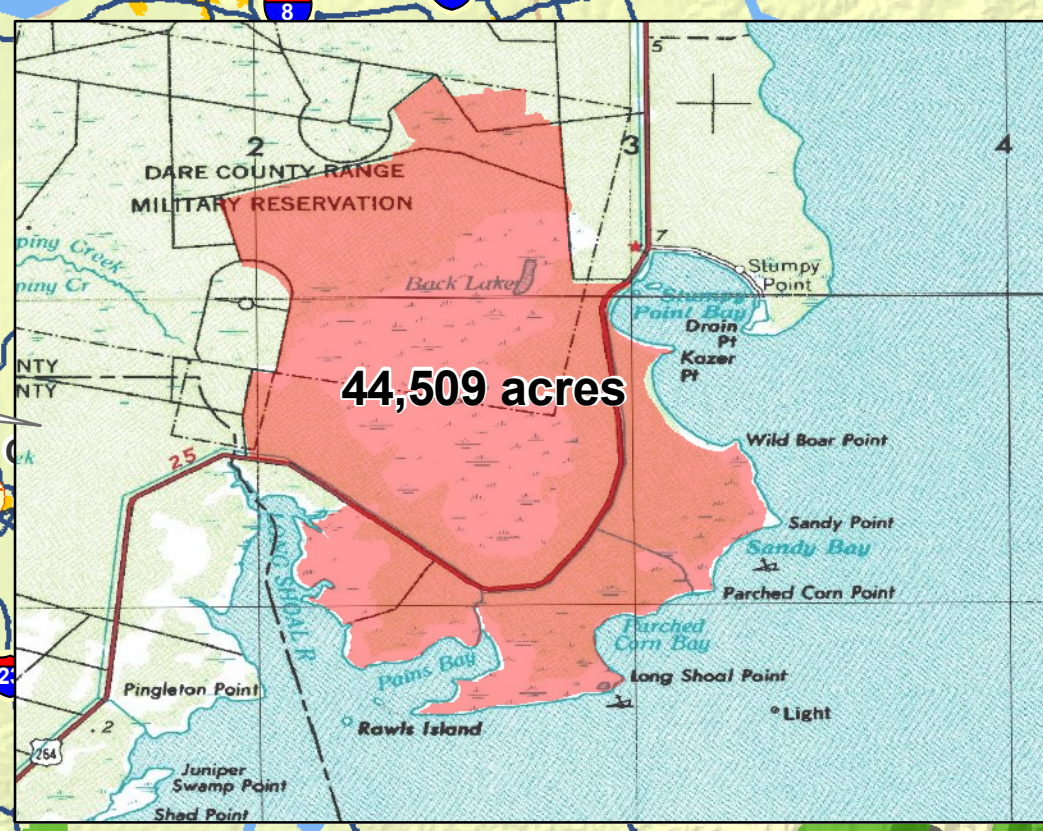

**Pains Bay**  
North Carolina IMT2 (Hildreth)

**Race Pond**  
SA T1 Team  
IC Wilder (Red Team)

**Honey Prairie**  
SA T1 Team  
IC Wilder (Red Team)

- ★ State Capital
- Major City
- Freeway System (State)
- Major Rivers (States)
- Major Lakes (State)
- National Parks (State)
- National Forests
- Urban Areas (State)
- 🔥 Today's Active Fires
- 🔥 Current Large Incidents
- 🔴 Fire Perimeter