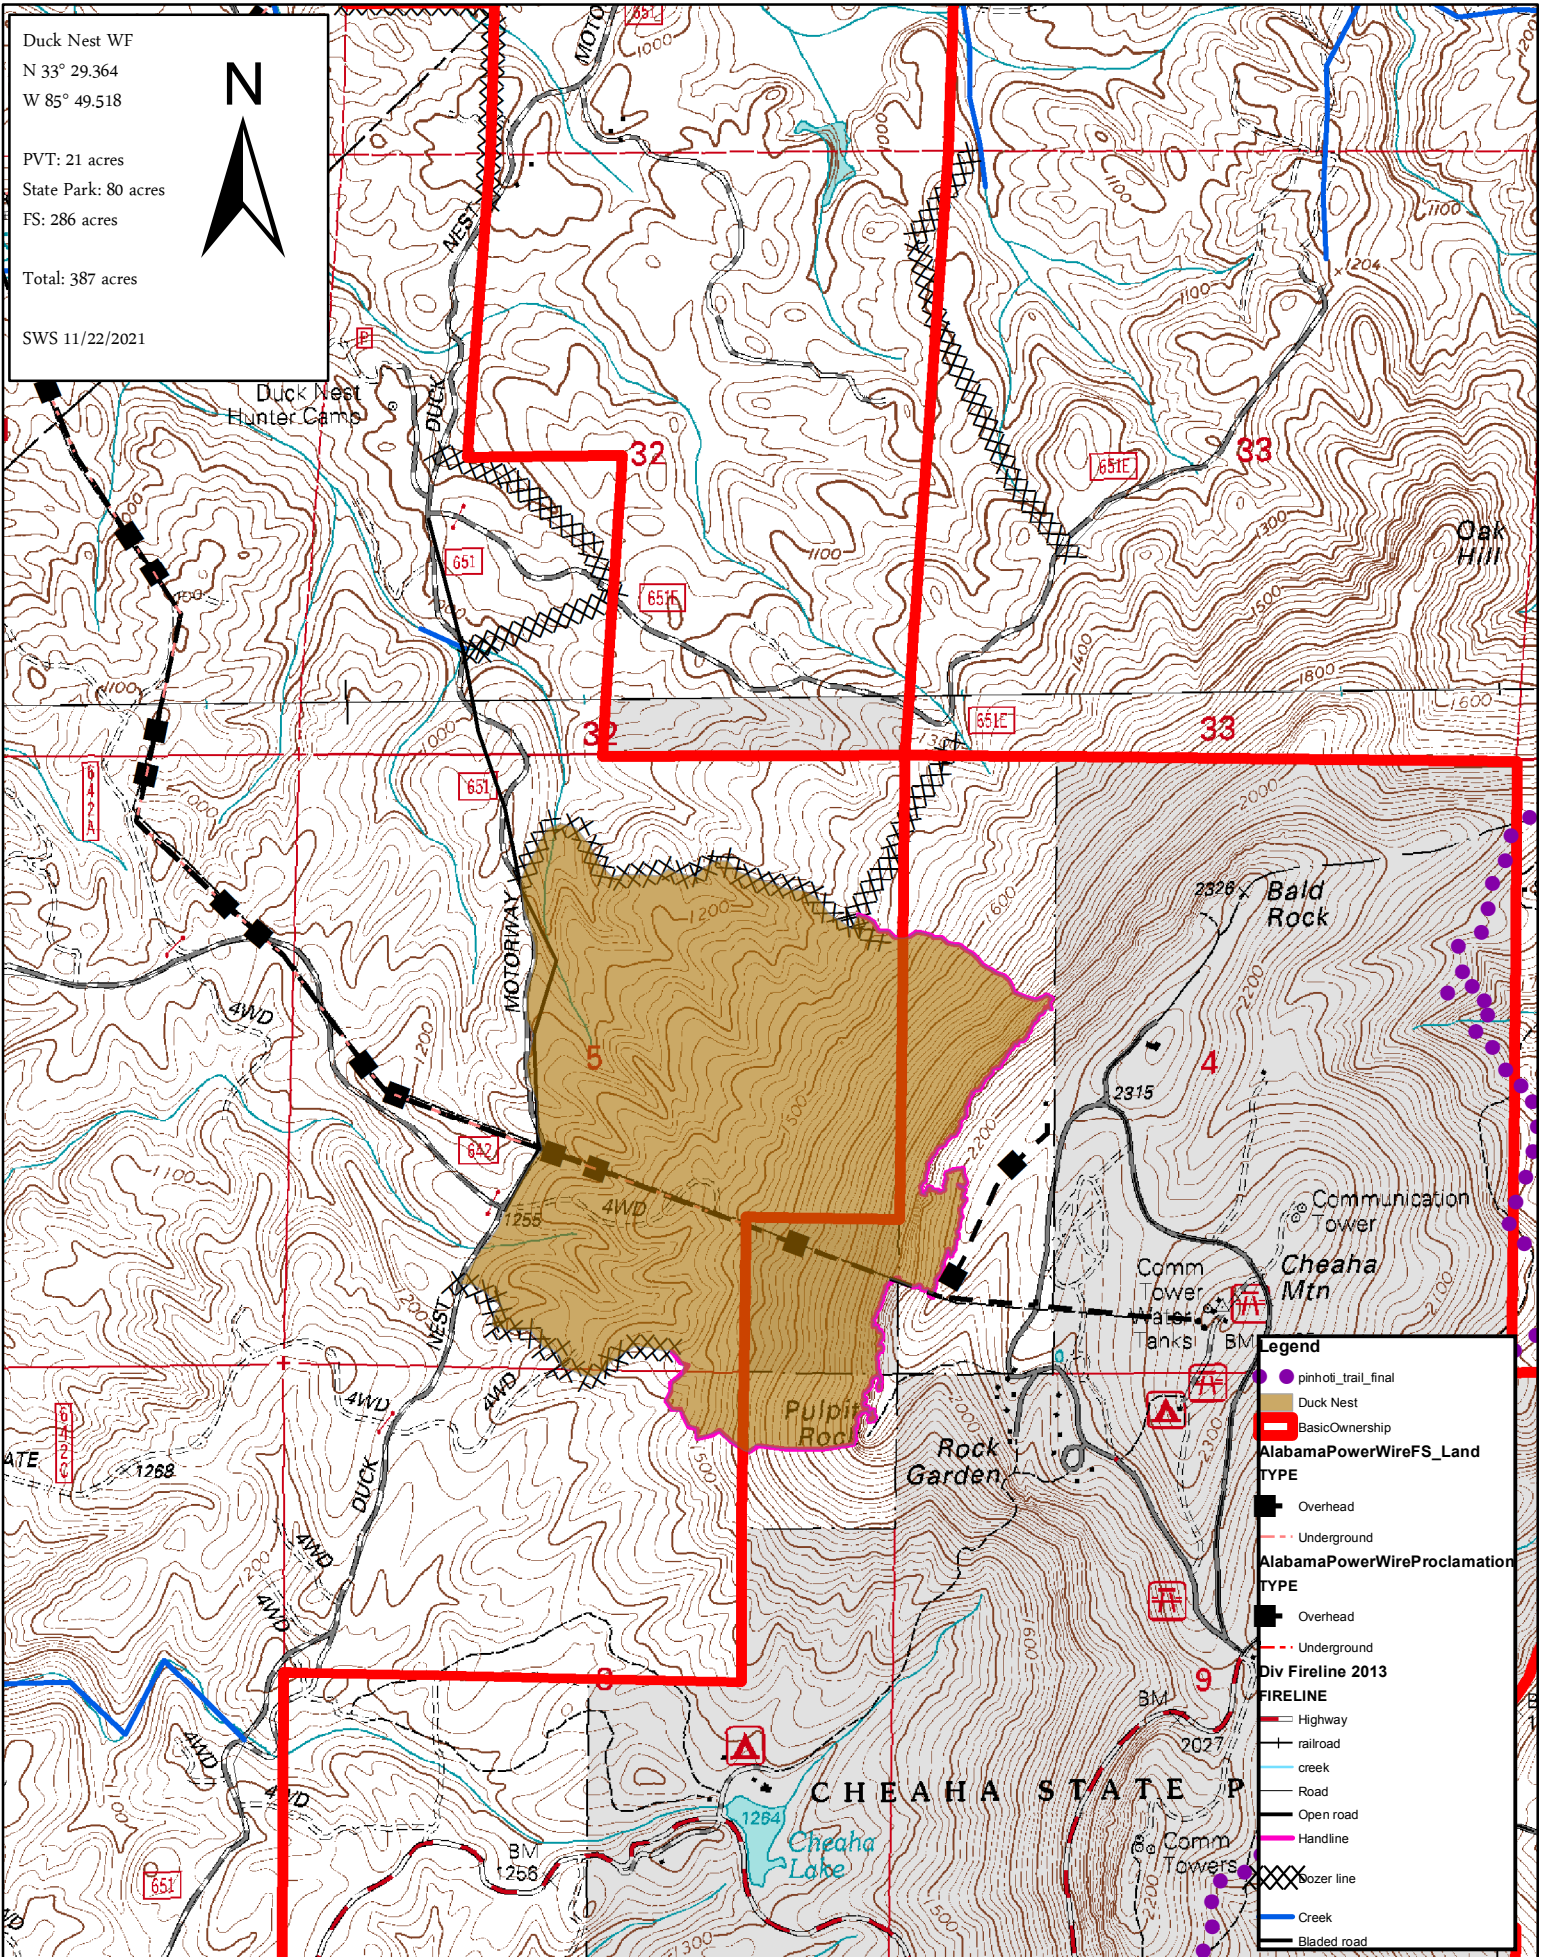

Duck Nest WF
 N 33° 29.364
 W 85° 49.518
 PVT: 21 acres
 State Park: 80 acres
 FS: 286 acres
 Total: 387 acres
 SWS 11/22/2021

Legend

- pinhoti_trail_final
- Duck Nest
- BasicOwnership
- AlabamaPowerWireFS_Land**
- TYPE**
- Overhead
- - - Underground
- AlabamaPowerWireProclamation**
- TYPE**
- Overhead
- - - Underground
- Div Fireline 2013**
- FIRELINE**
- Highway
- railroad
- creek
- Road
- Open road
- Handline
- Bozer line
- Creek
- Bladed road