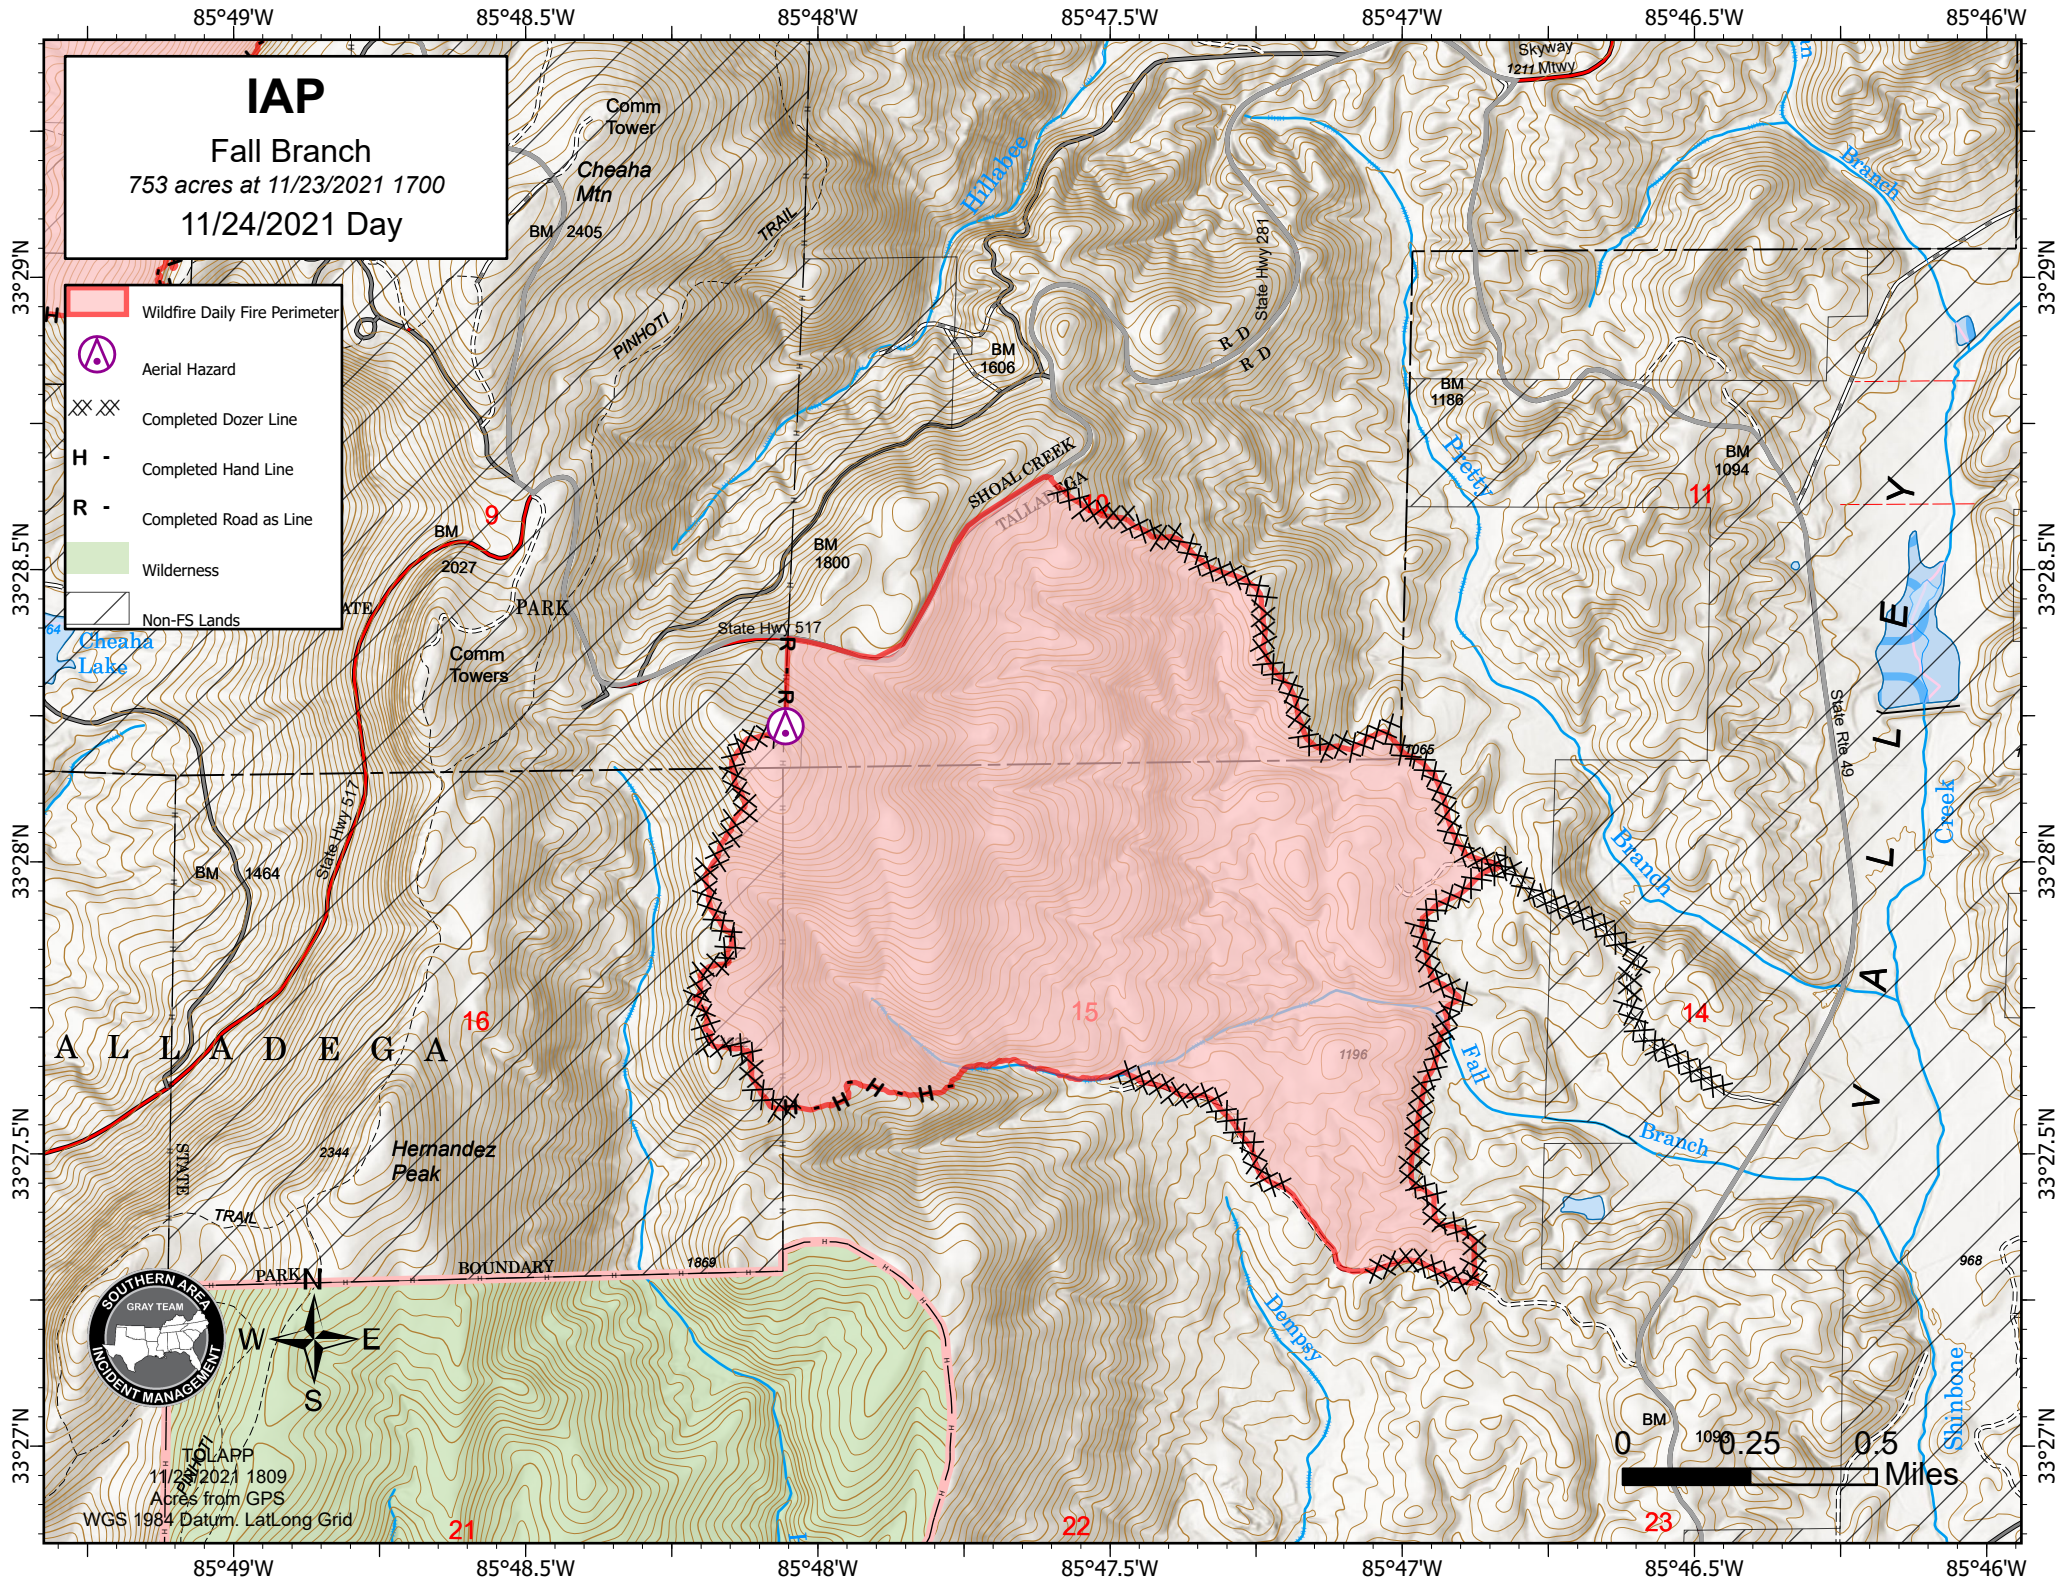

# IAP

Fall Branch  
753 acres at 11/23/2021 1700  
11/24/2021 Day

- Wildfire Daily Fire Perimeter
- Aerial Hazard
- Completed Dozer Line
- Completed Hand Line
- Completed Road as Line
- Wilderness
- Non-FS Lands

TOLAPP  
11/23/2021 1809  
Acres from GPS  
WGS 1984 Datum, Lat/Long Grid

0 0.25 0.5 Miles