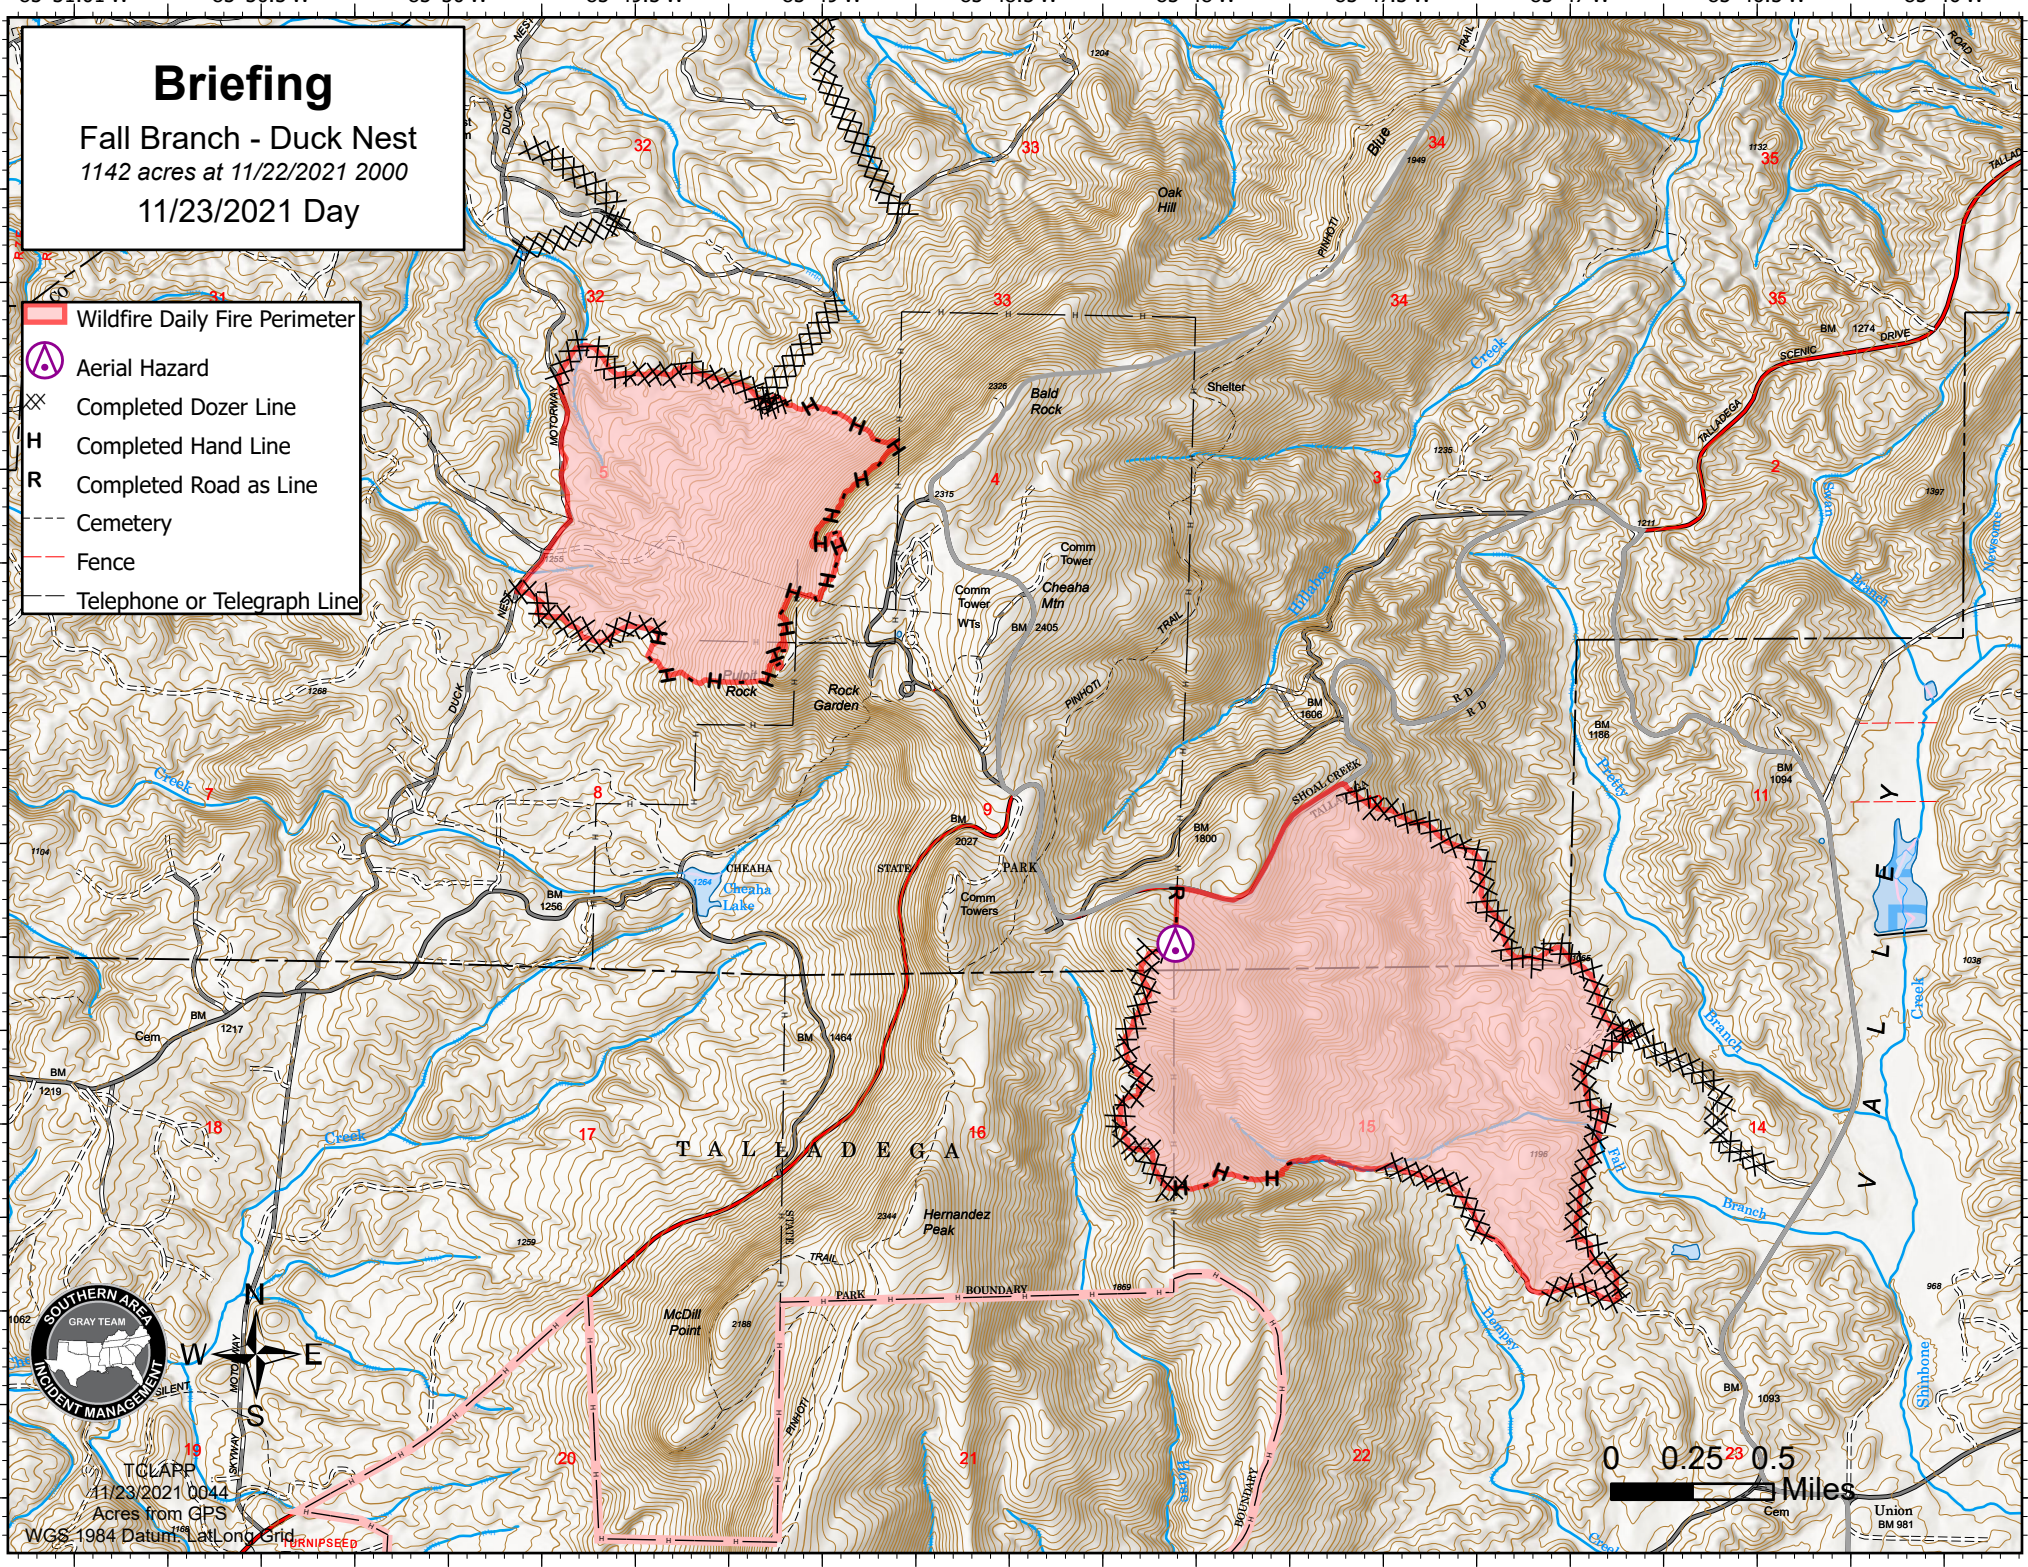

Briefing

Fall Branch - Duck Nest
1142 acres at 11/22/2021 2000
11/23/2021 Day

- Wildfire Daily Fire Perimeter
- Aerial Hazard
- Completed Dozer Line
- Completed Hand Line
- Completed Road as Line
- Cemetery
- Fence
- Telephone or Telegraph Line

TCLAPP
11/23/2021 0044
Acres from GPS
WGS 1984 Datum Lat/Long Grid