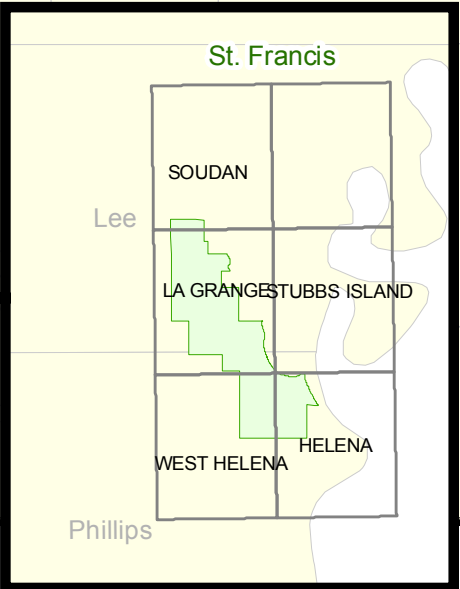

**Ozark-St. Francis National Forests  
Forest Health Flight Focus Areas  
as of January 4, 2009 1800 hrs**

— Flight Path for January 2, 2009  
 — Flight Path for January 3, 2009  
 — Flight Path for January 4, 2009  
 [Red Box] Identified Flight Focus Areas

**Ozark-St. Francis National Forests  
Quad, County, and District Index Map**