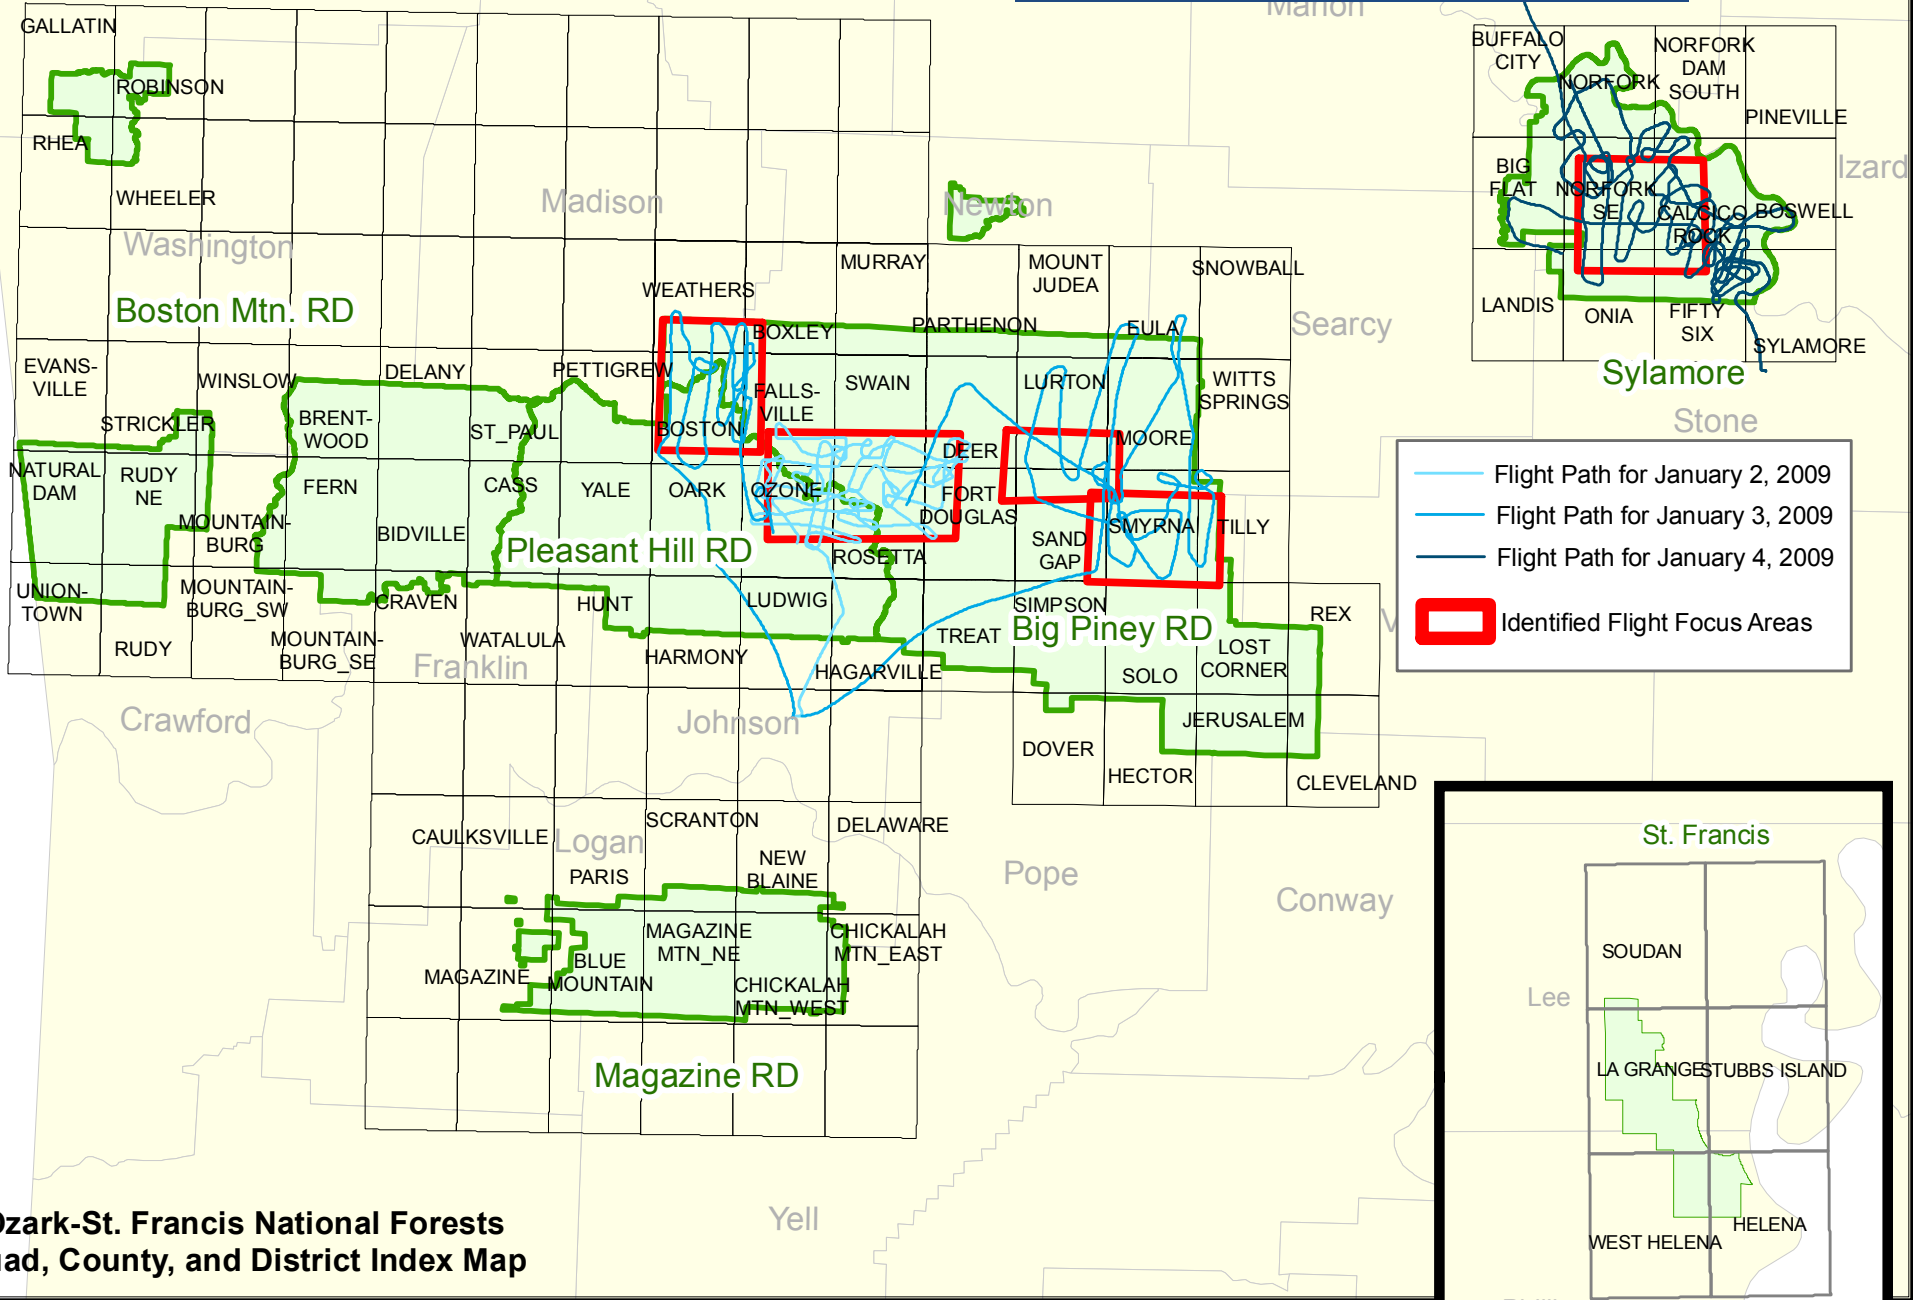

**Ozark-St. Francis National Forests  
Forest Health Flight Focus Areas  
as of January 4, 2009 1800 hrs**

— Flight Path for January 2, 2009  
 — Flight Path for January 3, 2009  
 — Flight Path for January 4, 2009  
 [Red Box] Identified Flight Focus Areas

**Ozark-St. Francis National Forests  
Quad, County, and District Index Map**