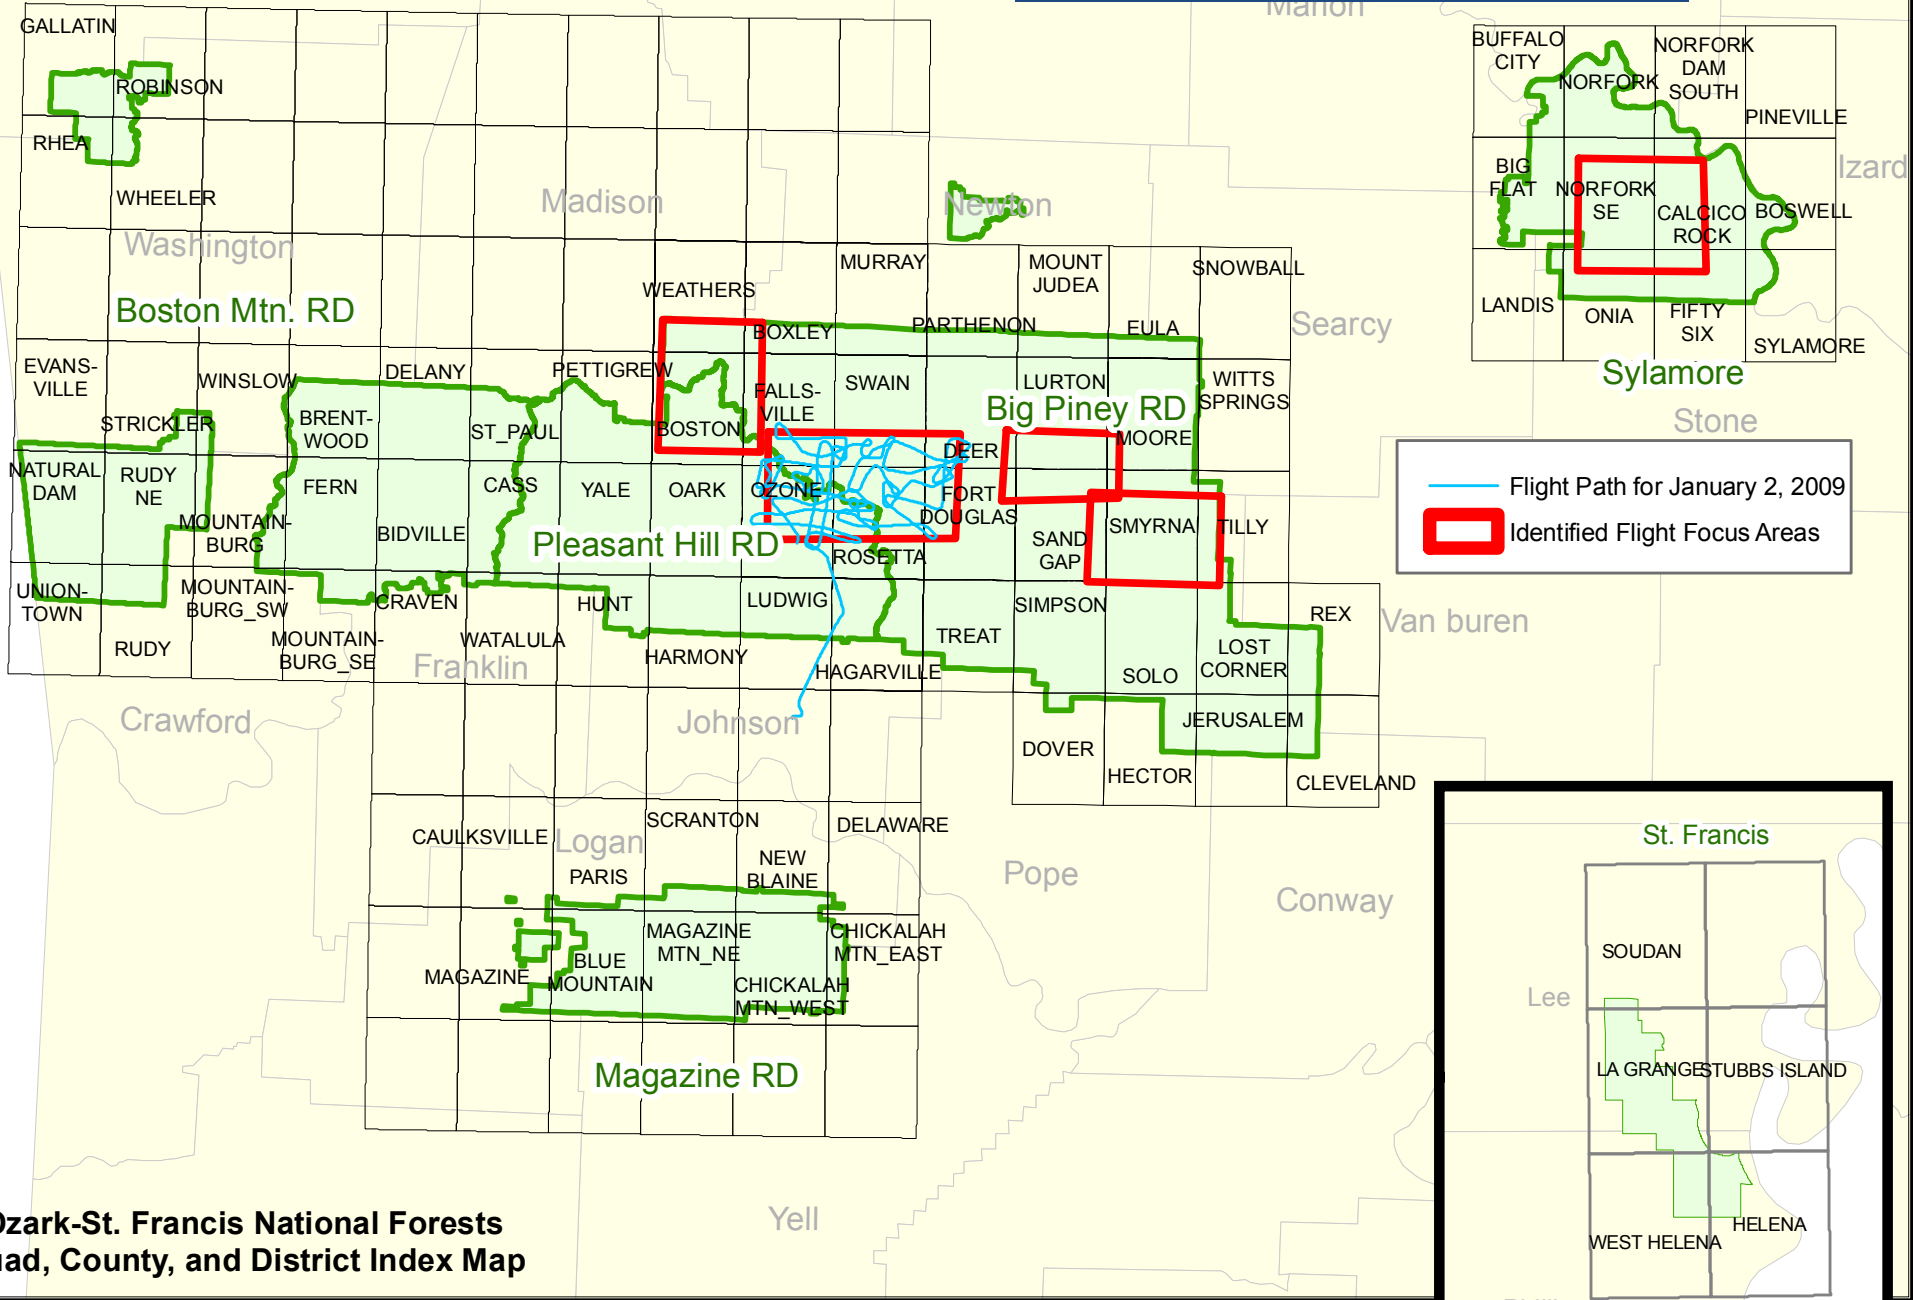

**Ozark-St. Francis National Forests
Forest Health Flight Focus Areas
as of January 3, 2009 0939 hrs**

— Flight Path for January 2, 2009
 [Red Outline] Identified Flight Focus Areas

**Ozark-St. Francis National Forests
Quad, County, and District Index Map**