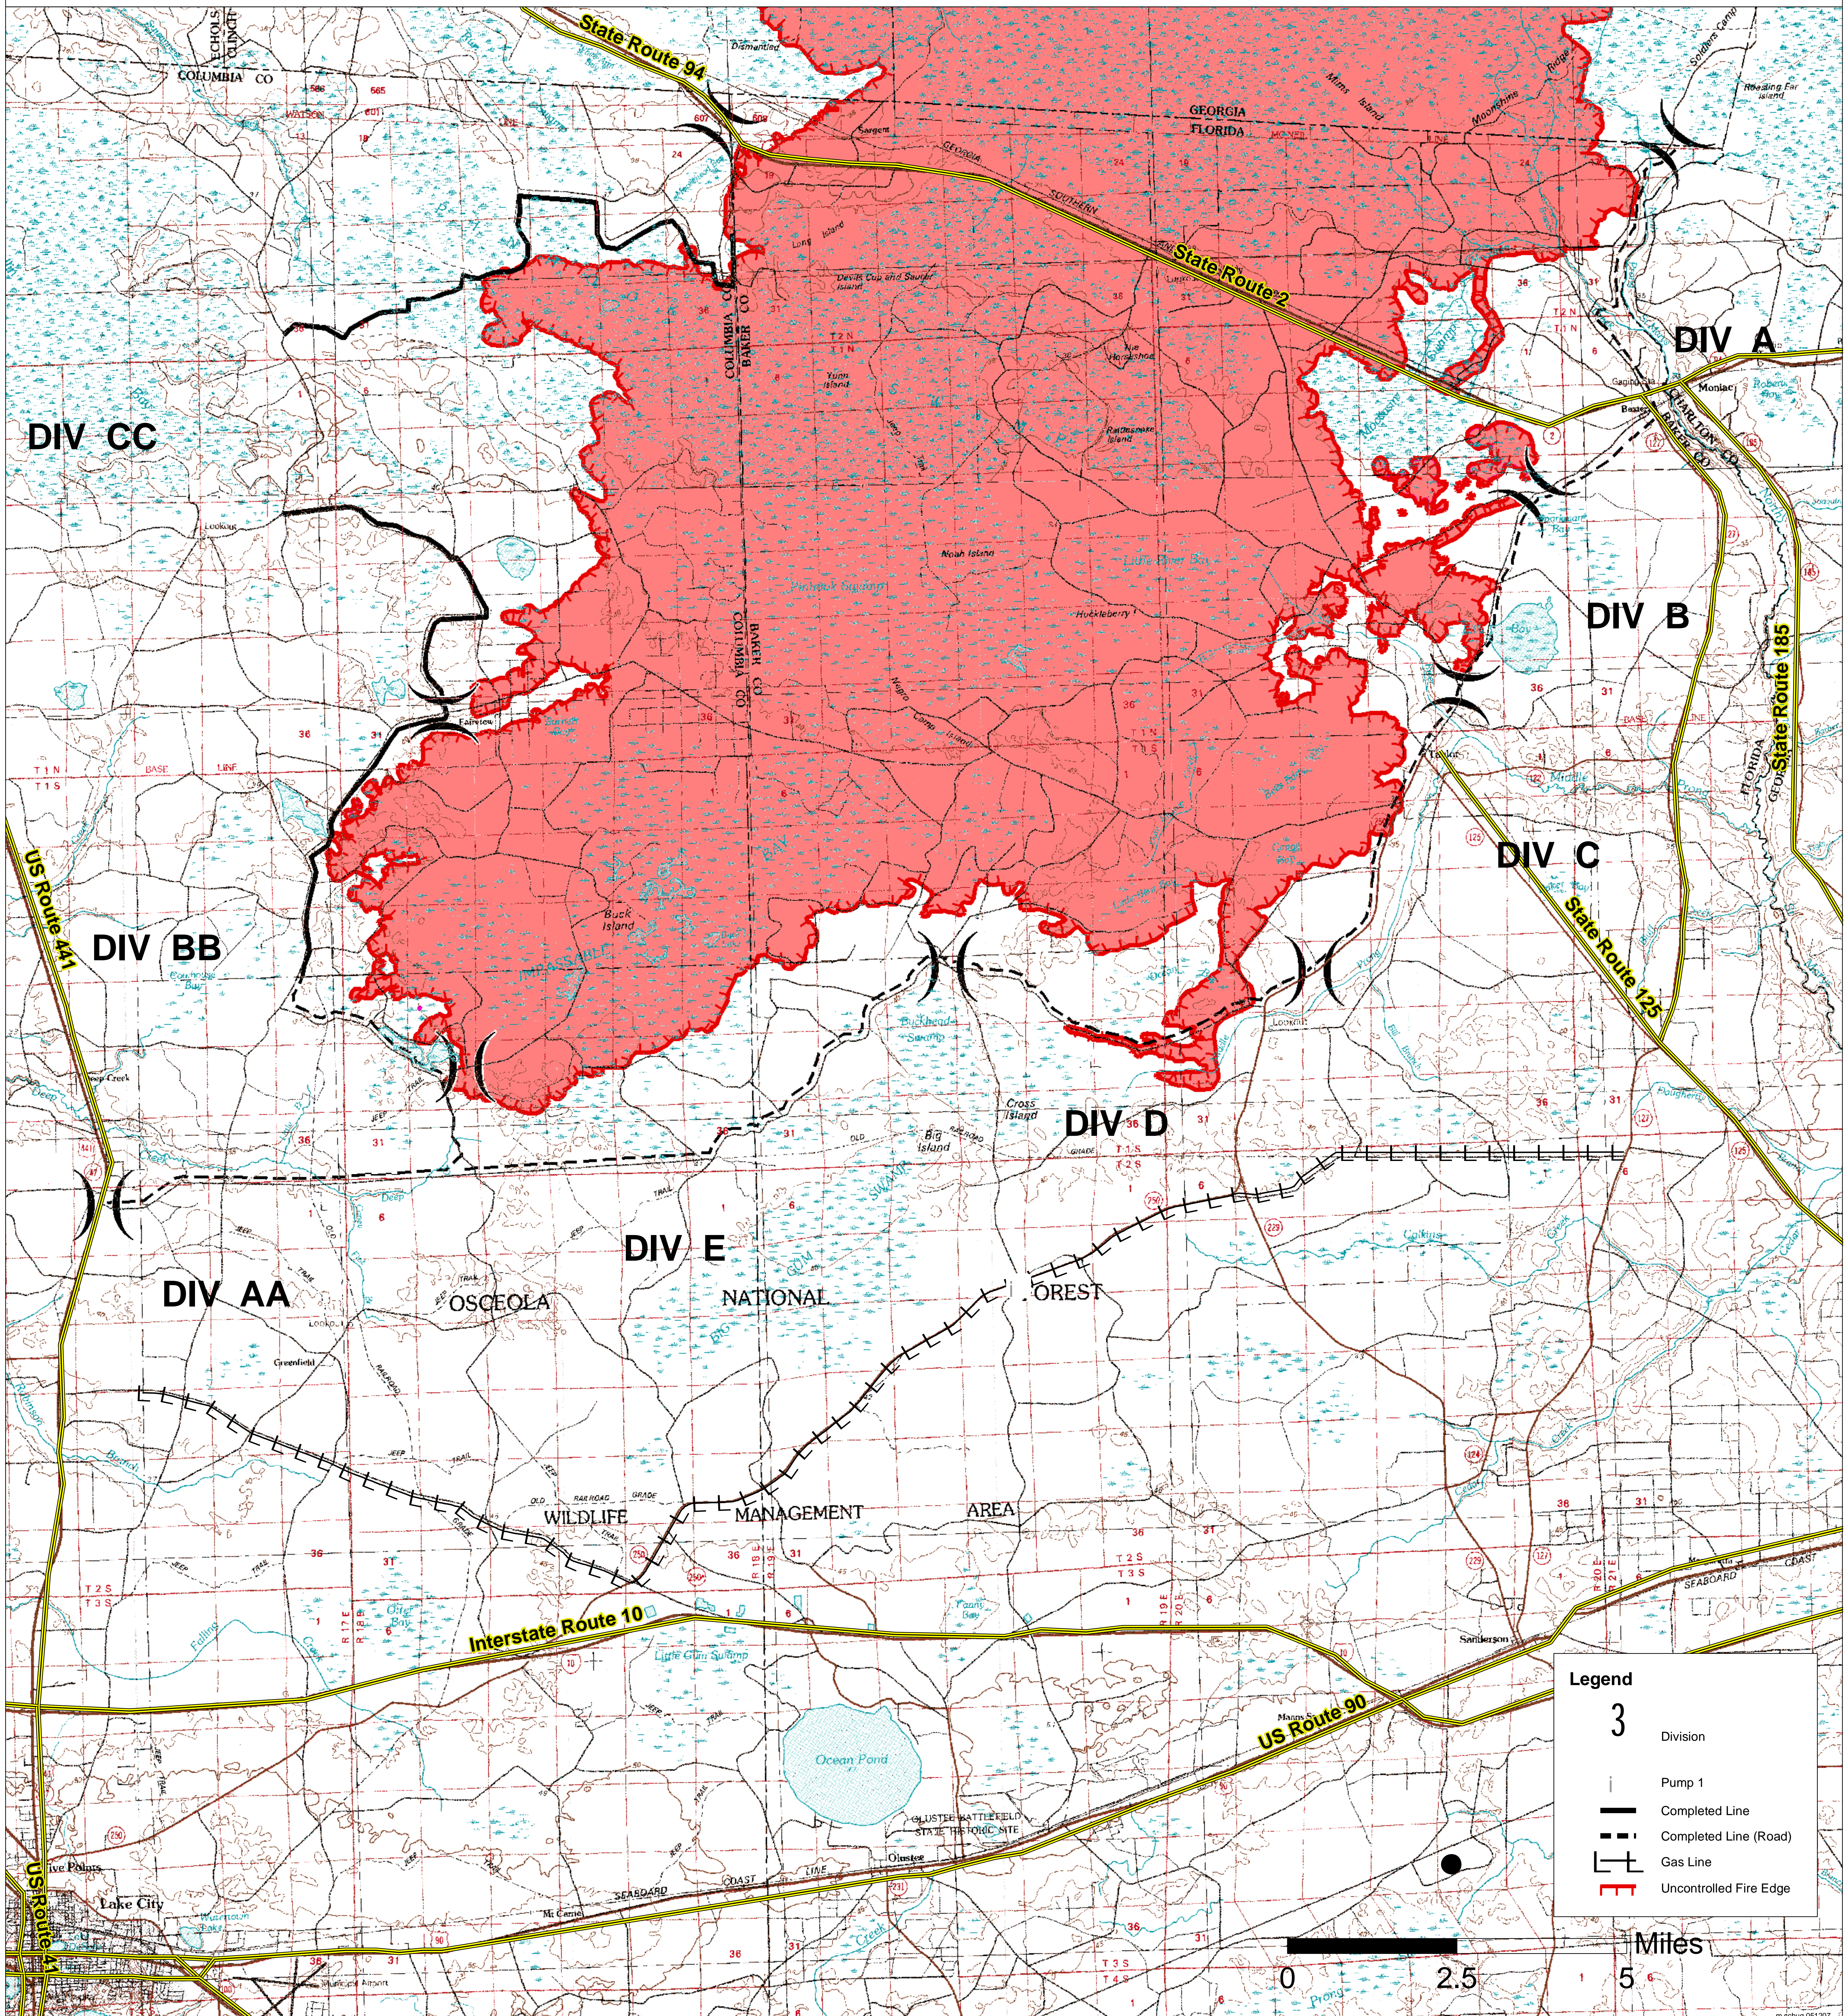

Florida Bugaboo Fire

Briefing Map 5/12/2007 PM
Perimeter as of 5/11/2007 2210

FL - FNF - 7028

Legend	
3	Division
⊙	Pump 1
—	Completed Line
— — —	Completed Line (Road)
⊥	Gas Line
▬	Uncontrolled Fire Edge