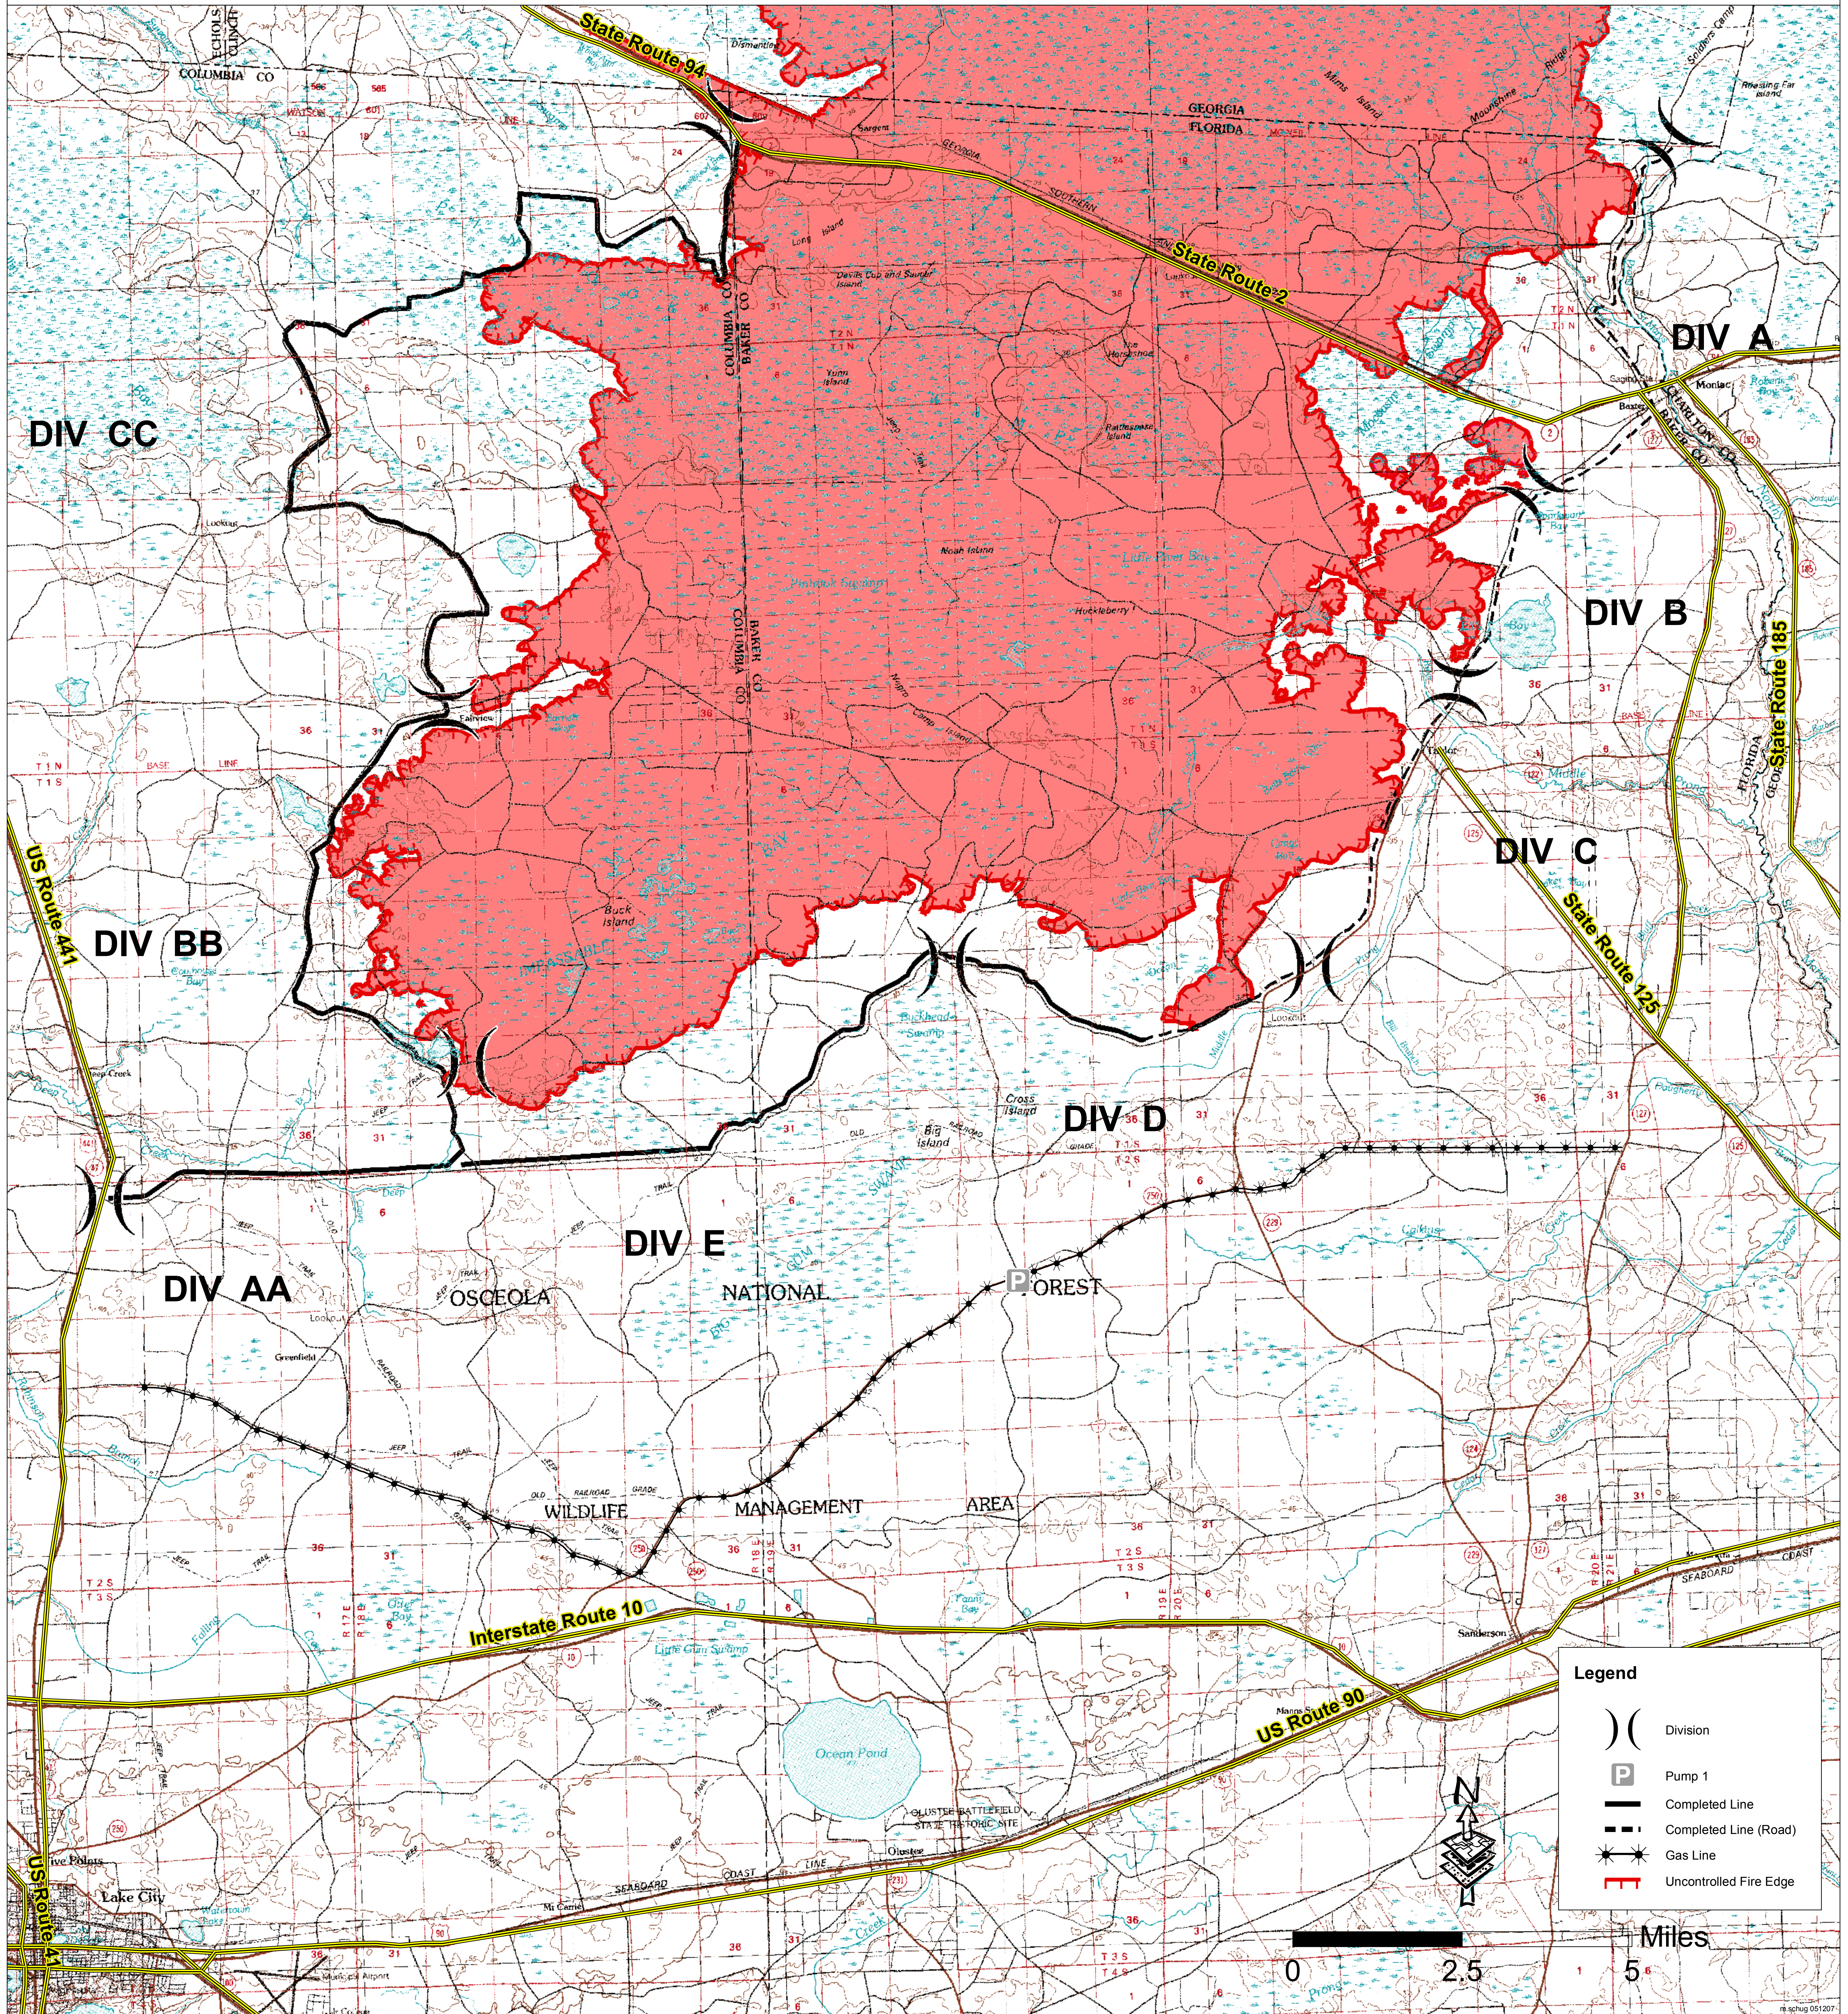

103,491 Acres

Florida Bugaboo Fire

FL - FNF - 7028

Briefing Map 5/13/2007 PM
Perimeter as of 5/11/2007 2300 Corrected

Legend

- () Division
- P Pump 1
- Completed Line
- Completed Line (Road)
- * * * Gas Line
- ▬ Uncontrolled Fire Edge

0 2.5 5 Miles