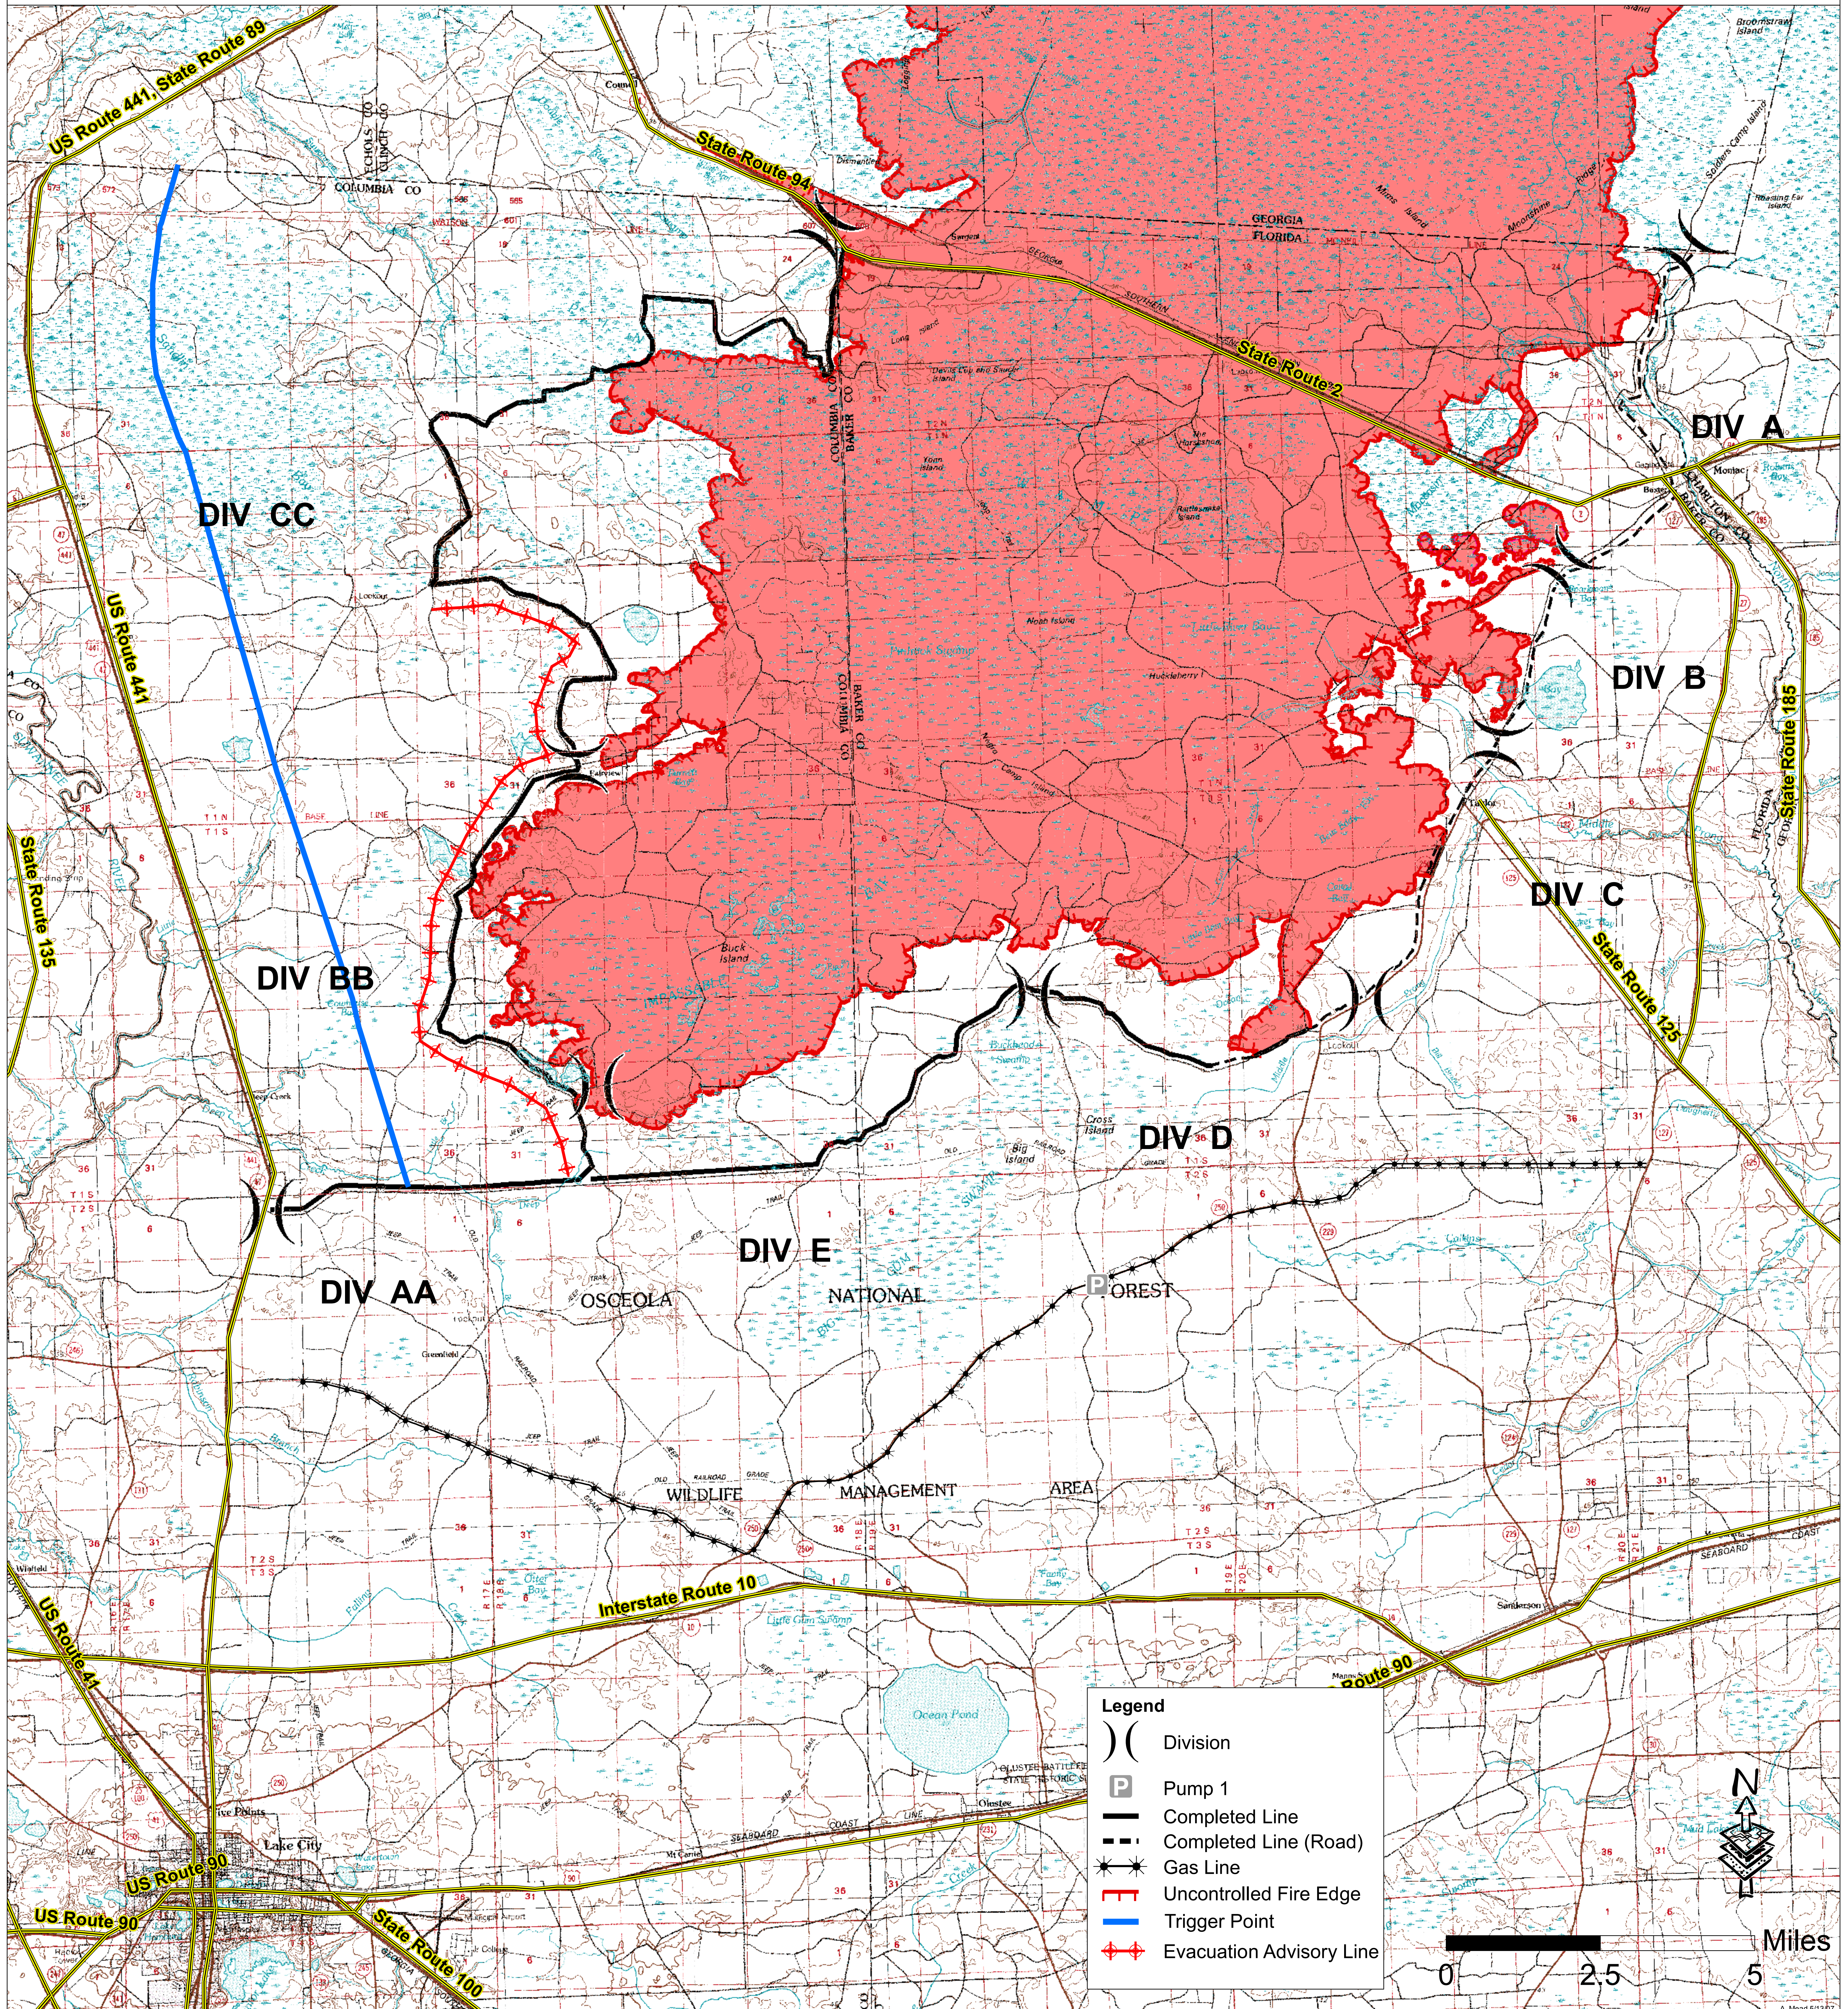

103, 491 Acres

Florida Bugaboo Fire

FL - FNF - 7028

Briefing Map 5/14/2007 AM
Perimeter as of 5/11/2007 2300 Corrected

Legend

-) (Division
- P Pump 1
- Completed Line
- - - Completed Line (Road)
- * * * Gas Line
- Uncontrolled Fire Edge
- Trigger Point
- Evacuation Advisory Line

Miles