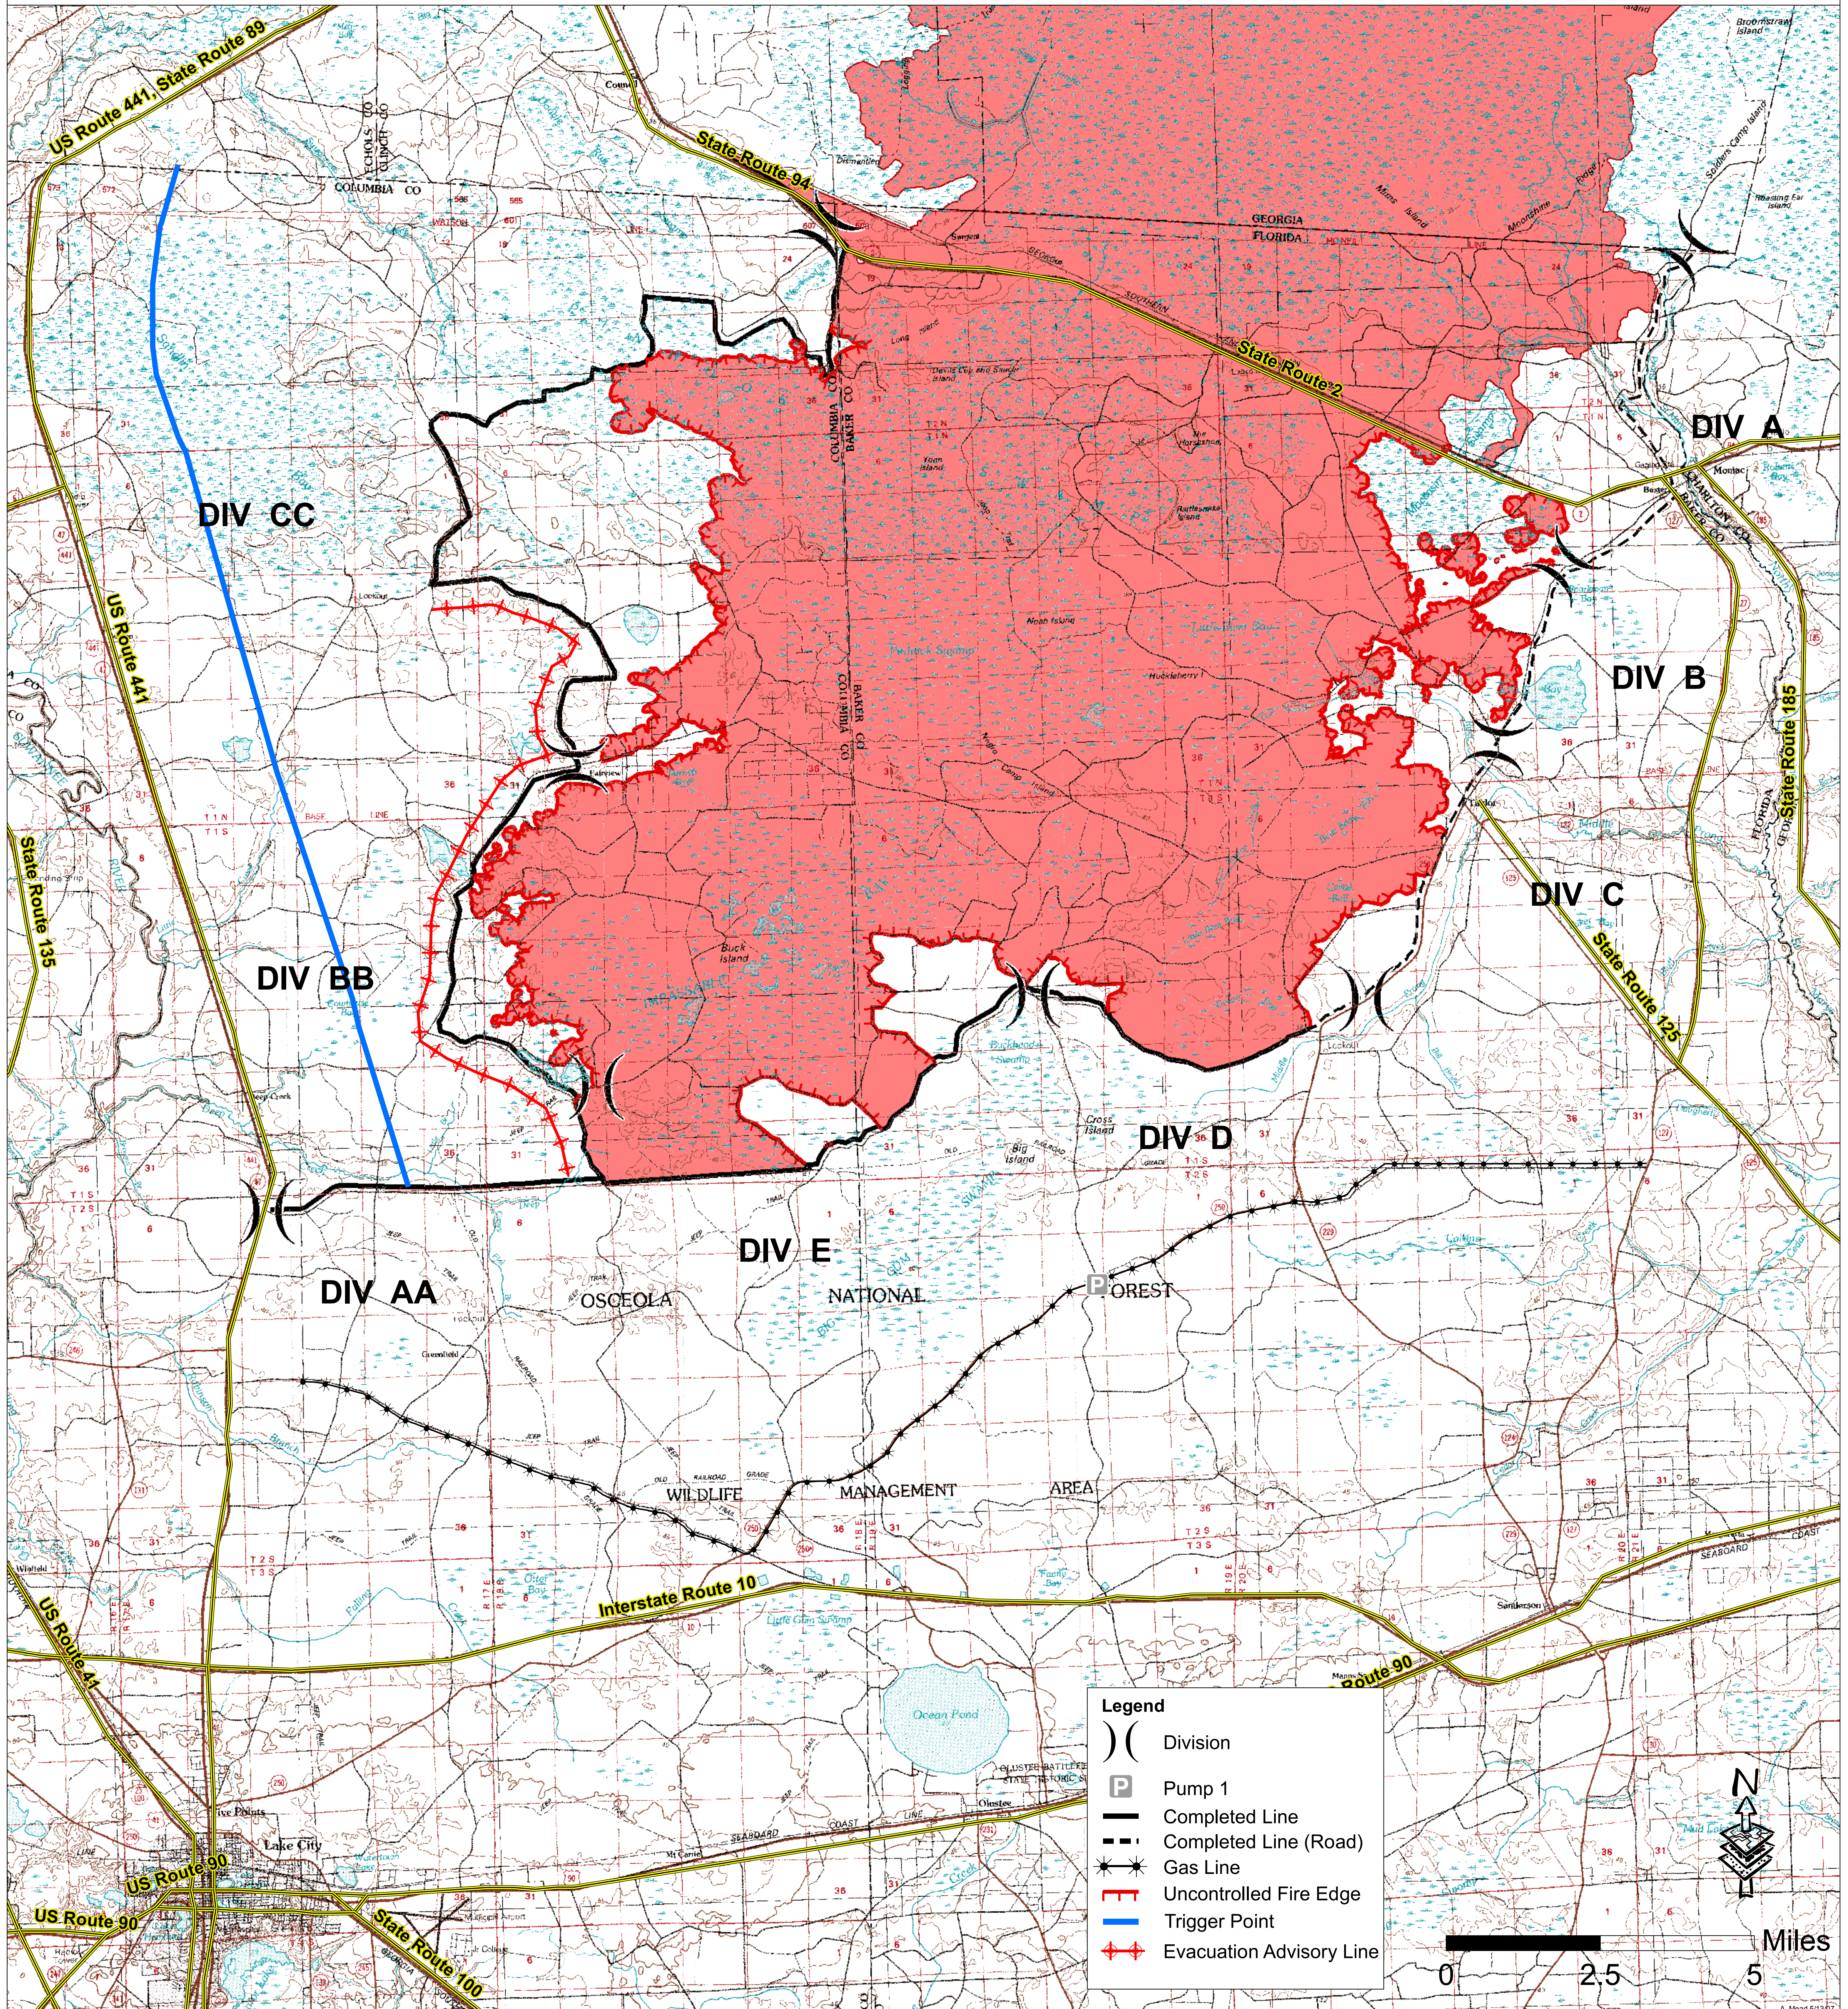

110,541 Acres

Florida Bugaboo Fire

FL - FNF - 7028

Briefing Map 5/14/2007 PM
Perimeter as of 5/14/2007 0700

Legend

-) (Division
- P Pump 1
- Completed Line
- - - Completed Line (Road)
- * * * Gas Line
- Uncontrolled Fire Edge
- Trigger Point
- Evacuation Advisory Line

0 2.5 5 Miles