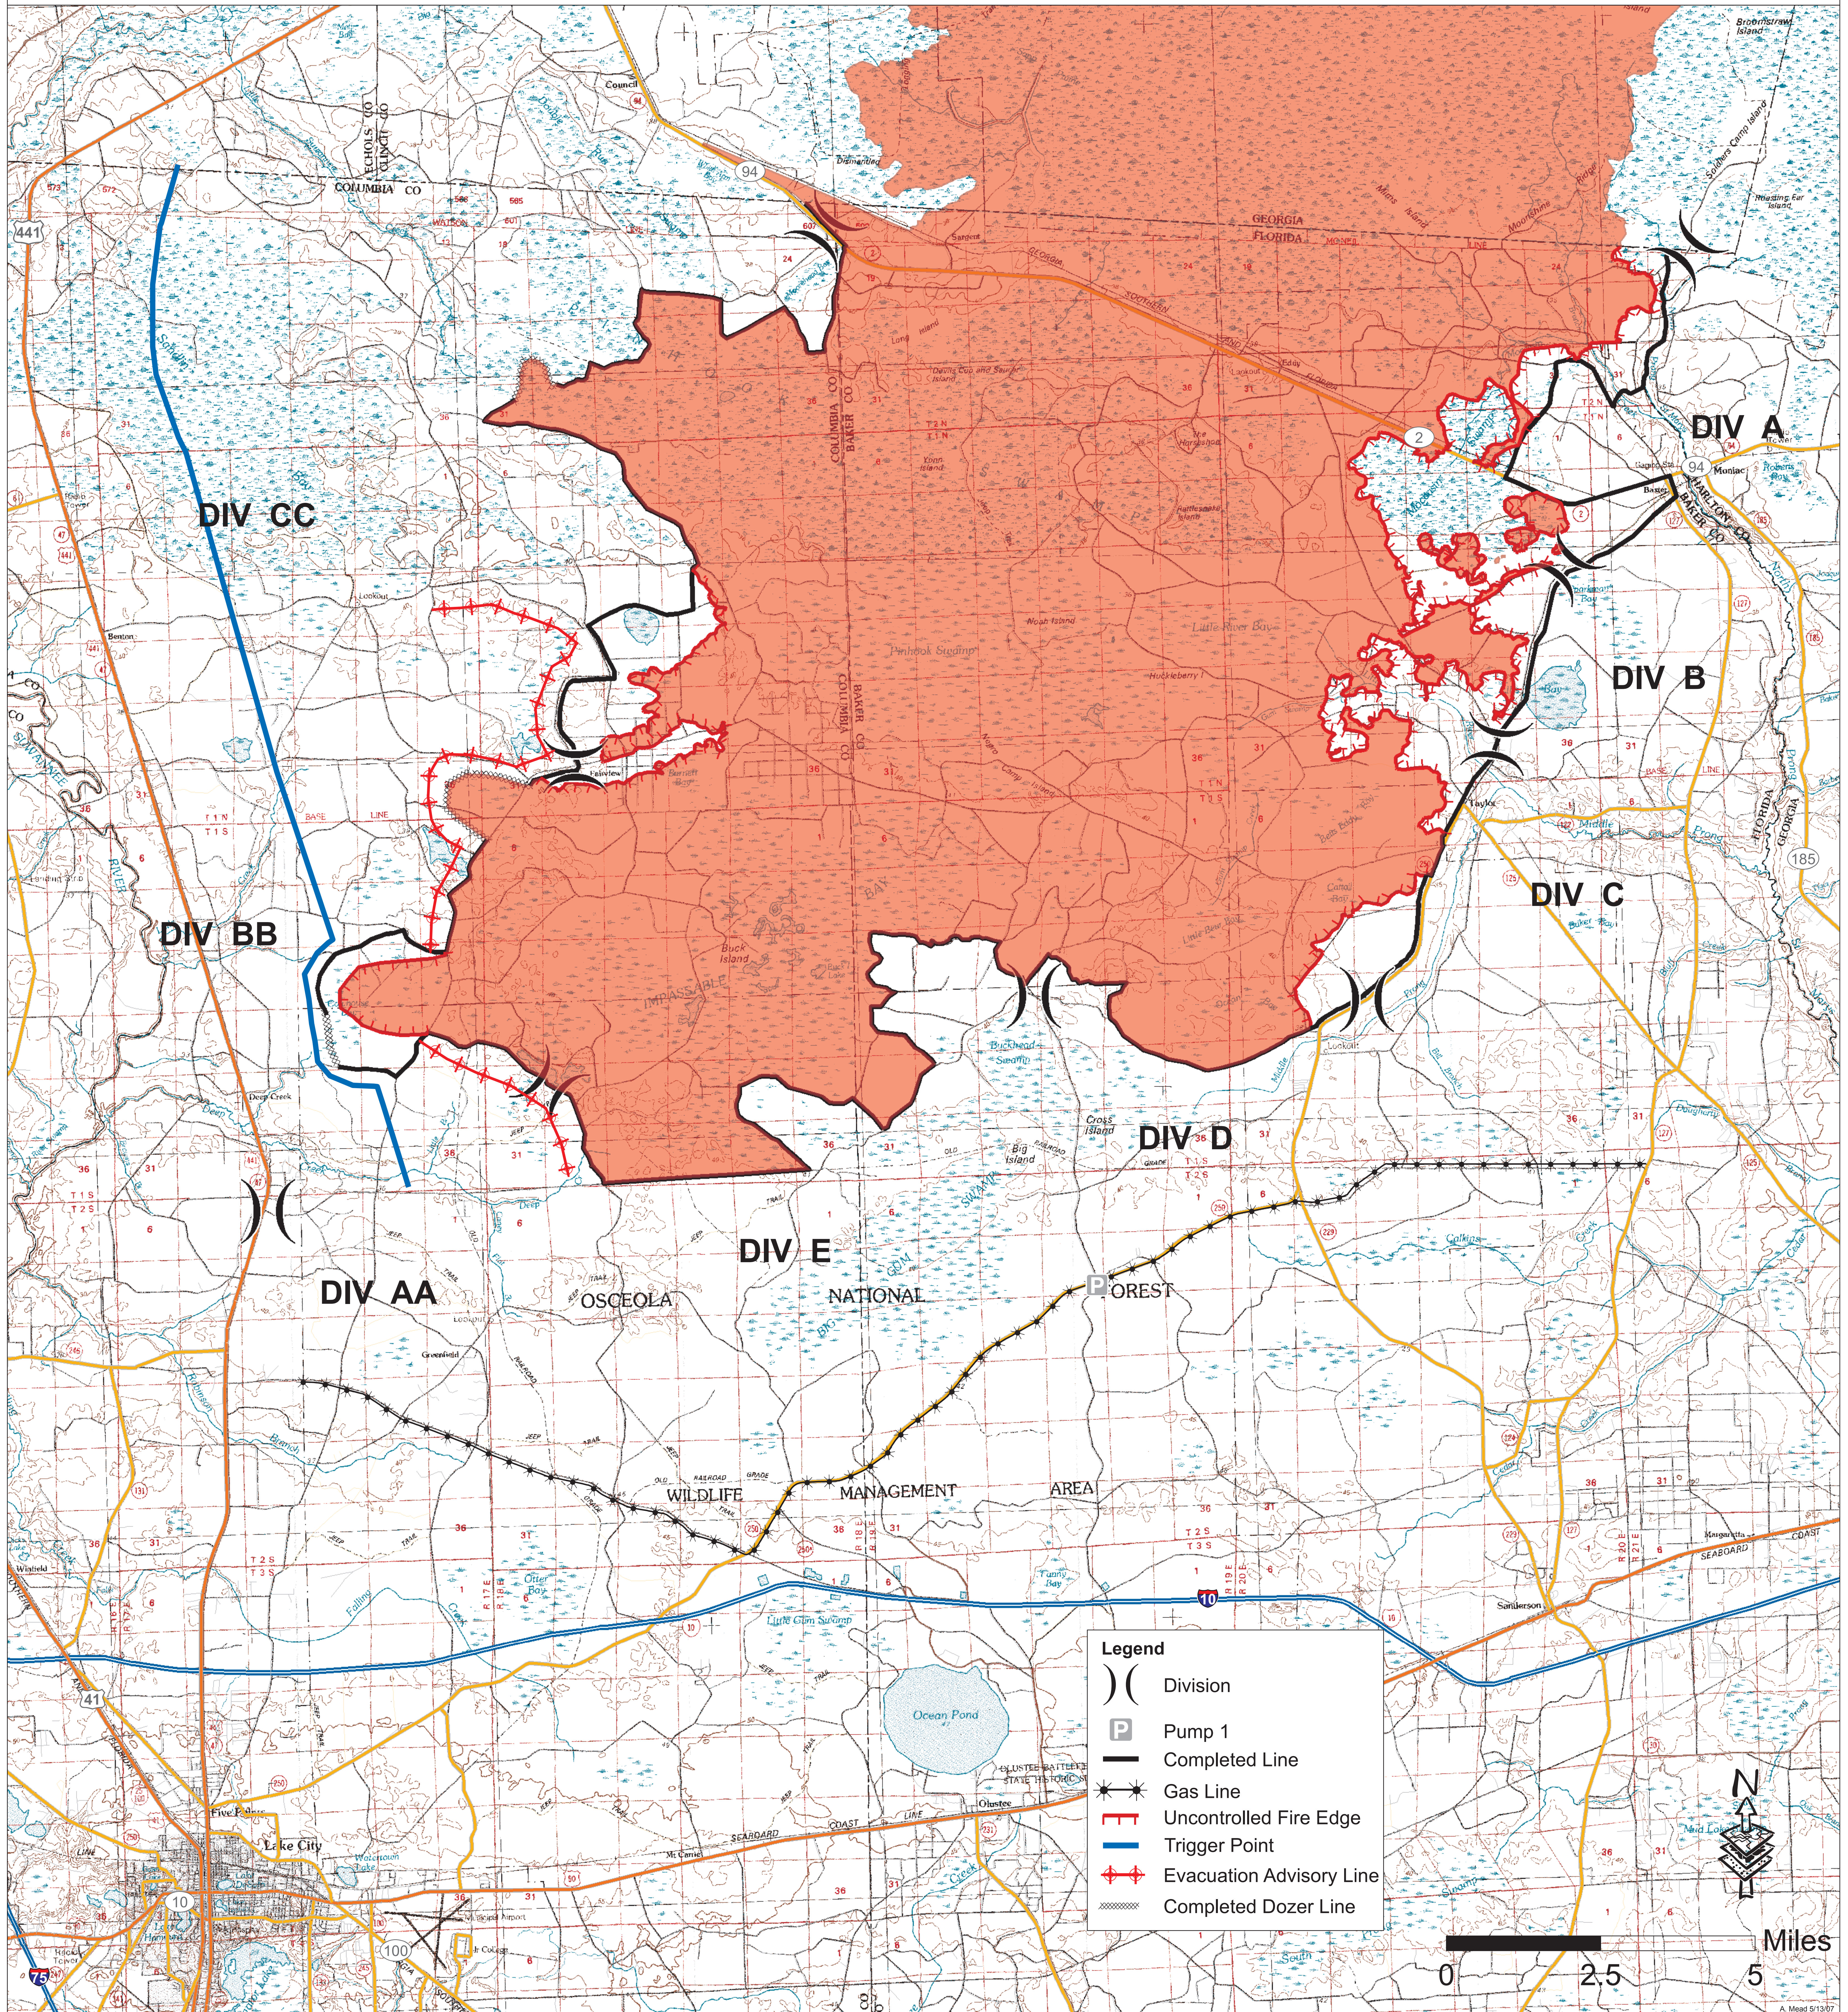

119,501 Acres

Florida Bugaboo Fire

Briefing Map 5/15/2007 PM
Perimeter as of 5/15/2007 0700

FL - FNF - 7028

Legend

-) (Division
- P Pump 1
- Completed Line
- * * Gas Line
- Uncontrolled Fire Edge
- Trigger Point
- ↔↔ Evacuation Advisory Line
- - - Completed Dozer Line

0 2.5 5 Miles

A. Mead 5/13/07