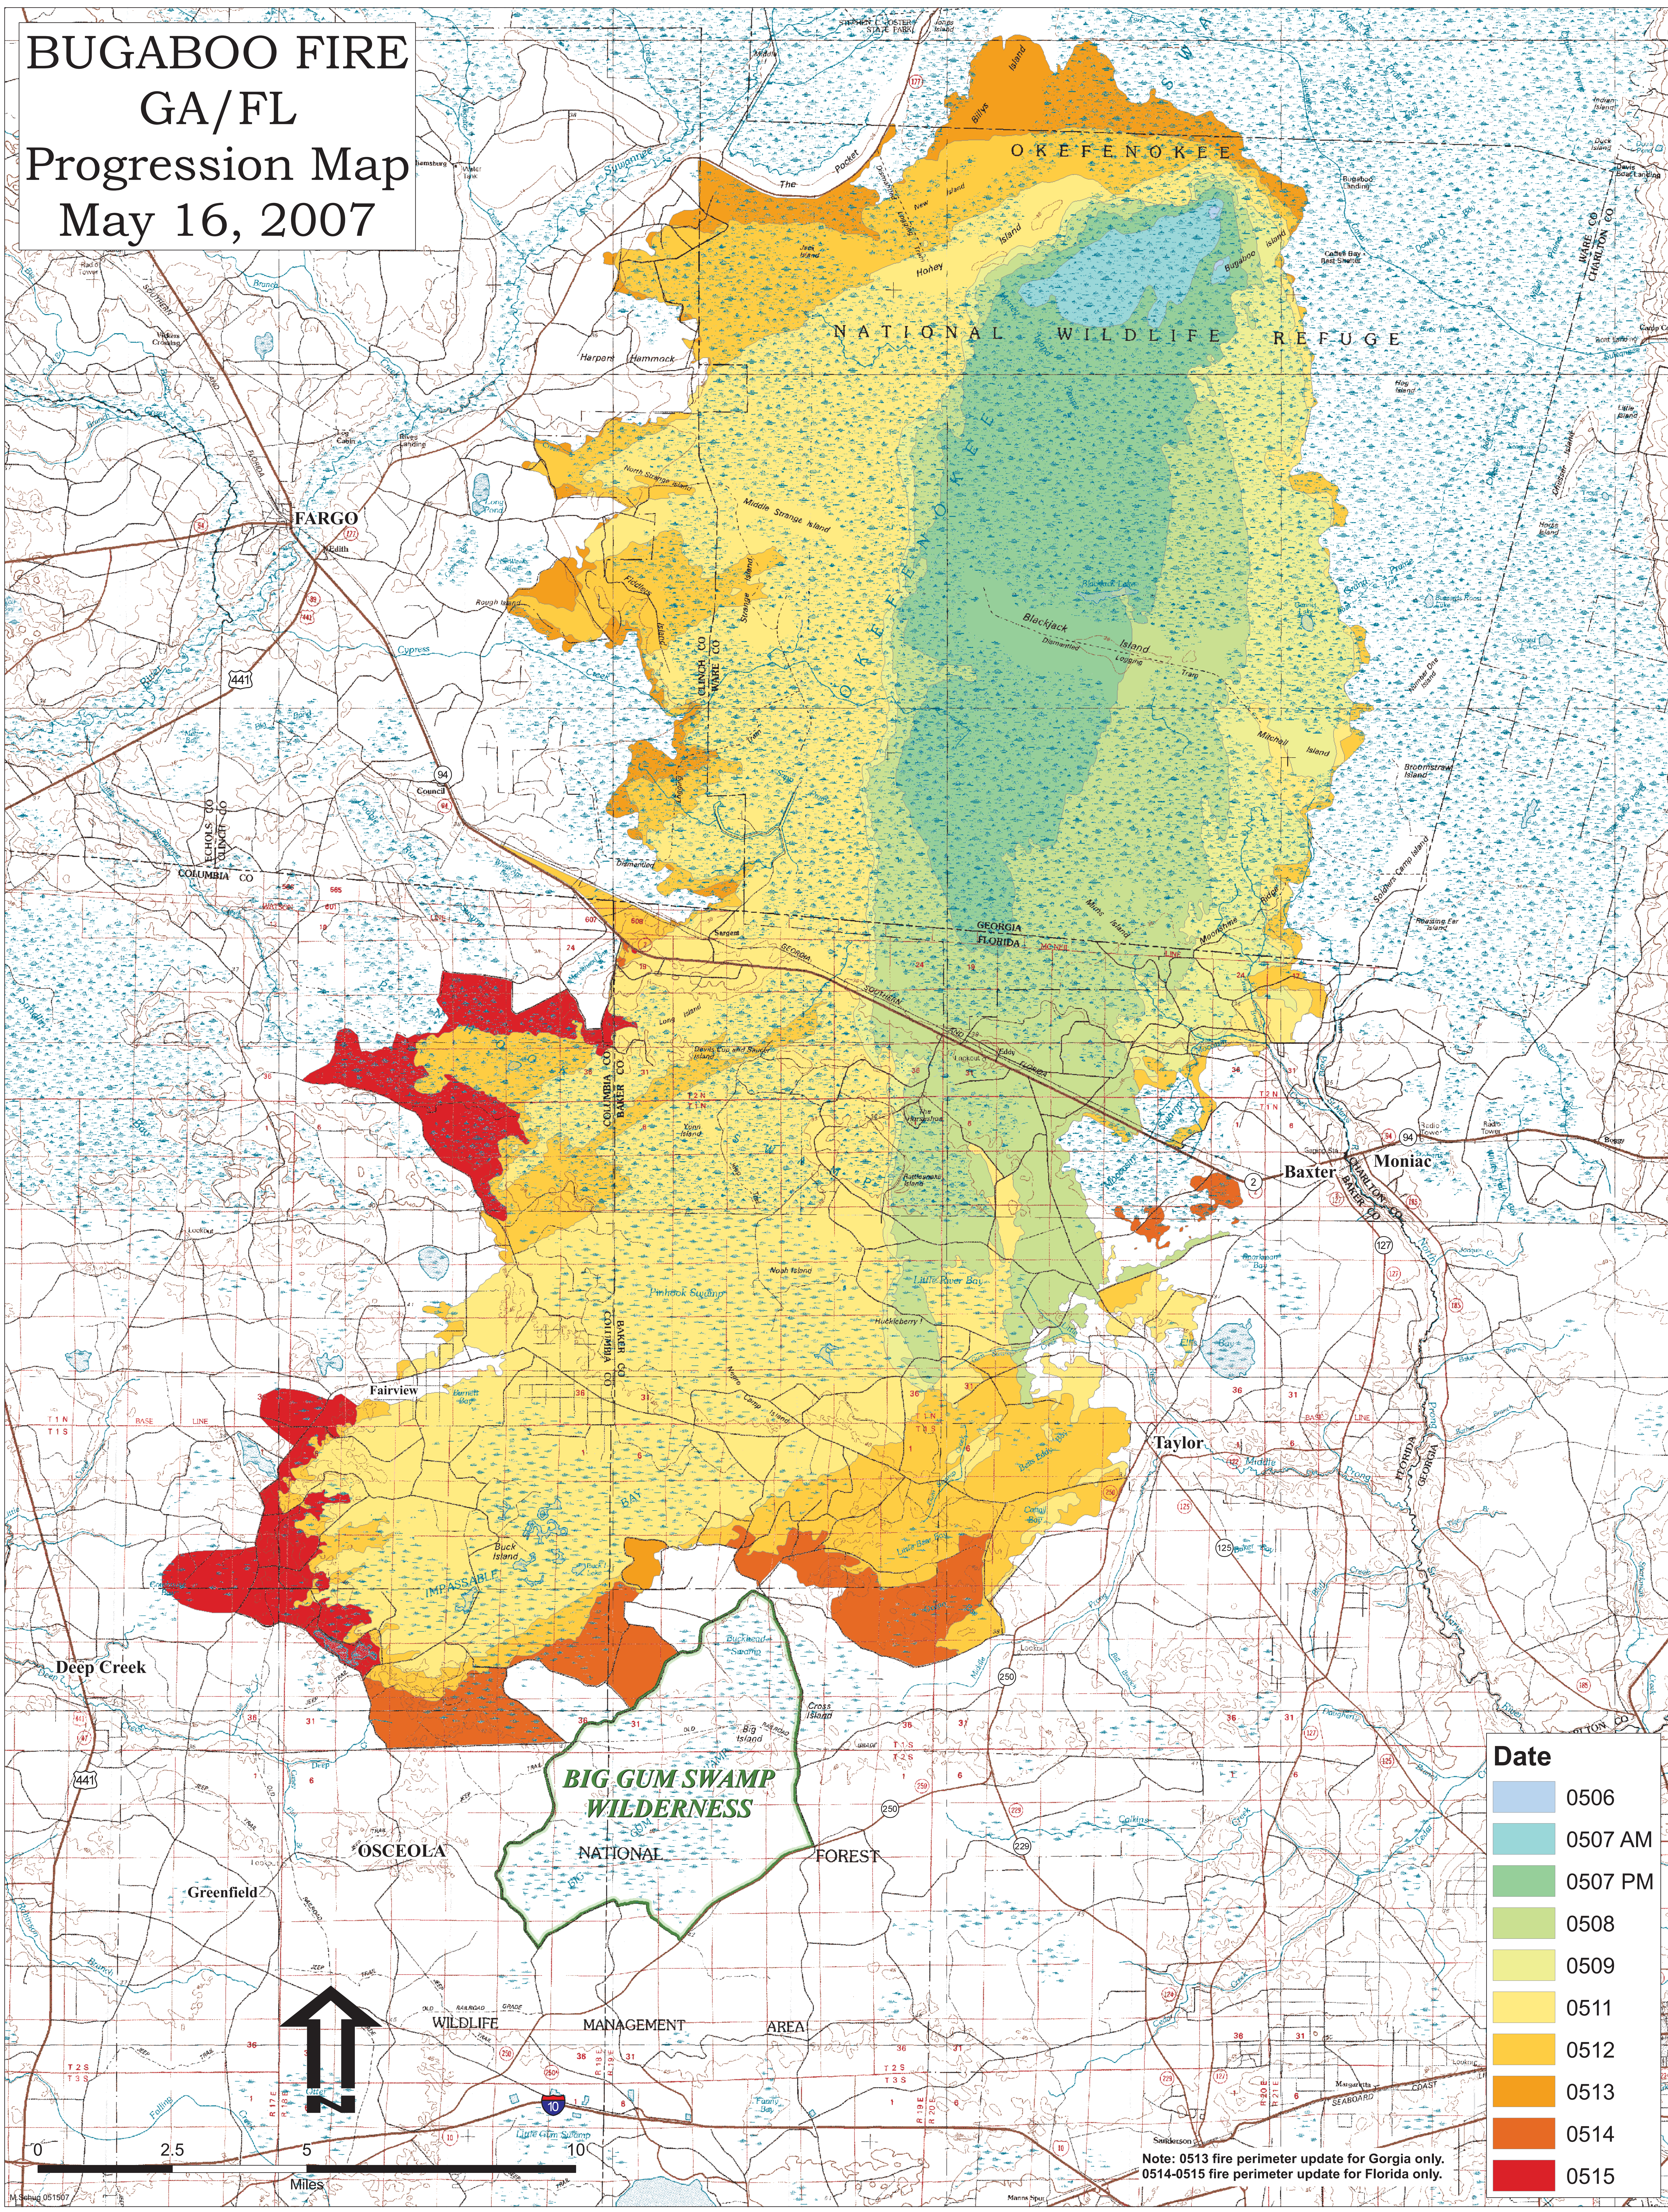

BUGABOO FIRE GA/FL Progression Map May 16, 2007

Date	Color
0506	Light Blue
0507 AM	Teal
0507 PM	Light Green
0508	Green
0509	Yellow-Green
0511	Yellow
0512	Orange-Yellow
0513	Orange
0514	Dark Orange
0515	Red

Note: 0513 fire perimeter update for Georgia only.
0514-0515 fire perimeter update for Florida only.