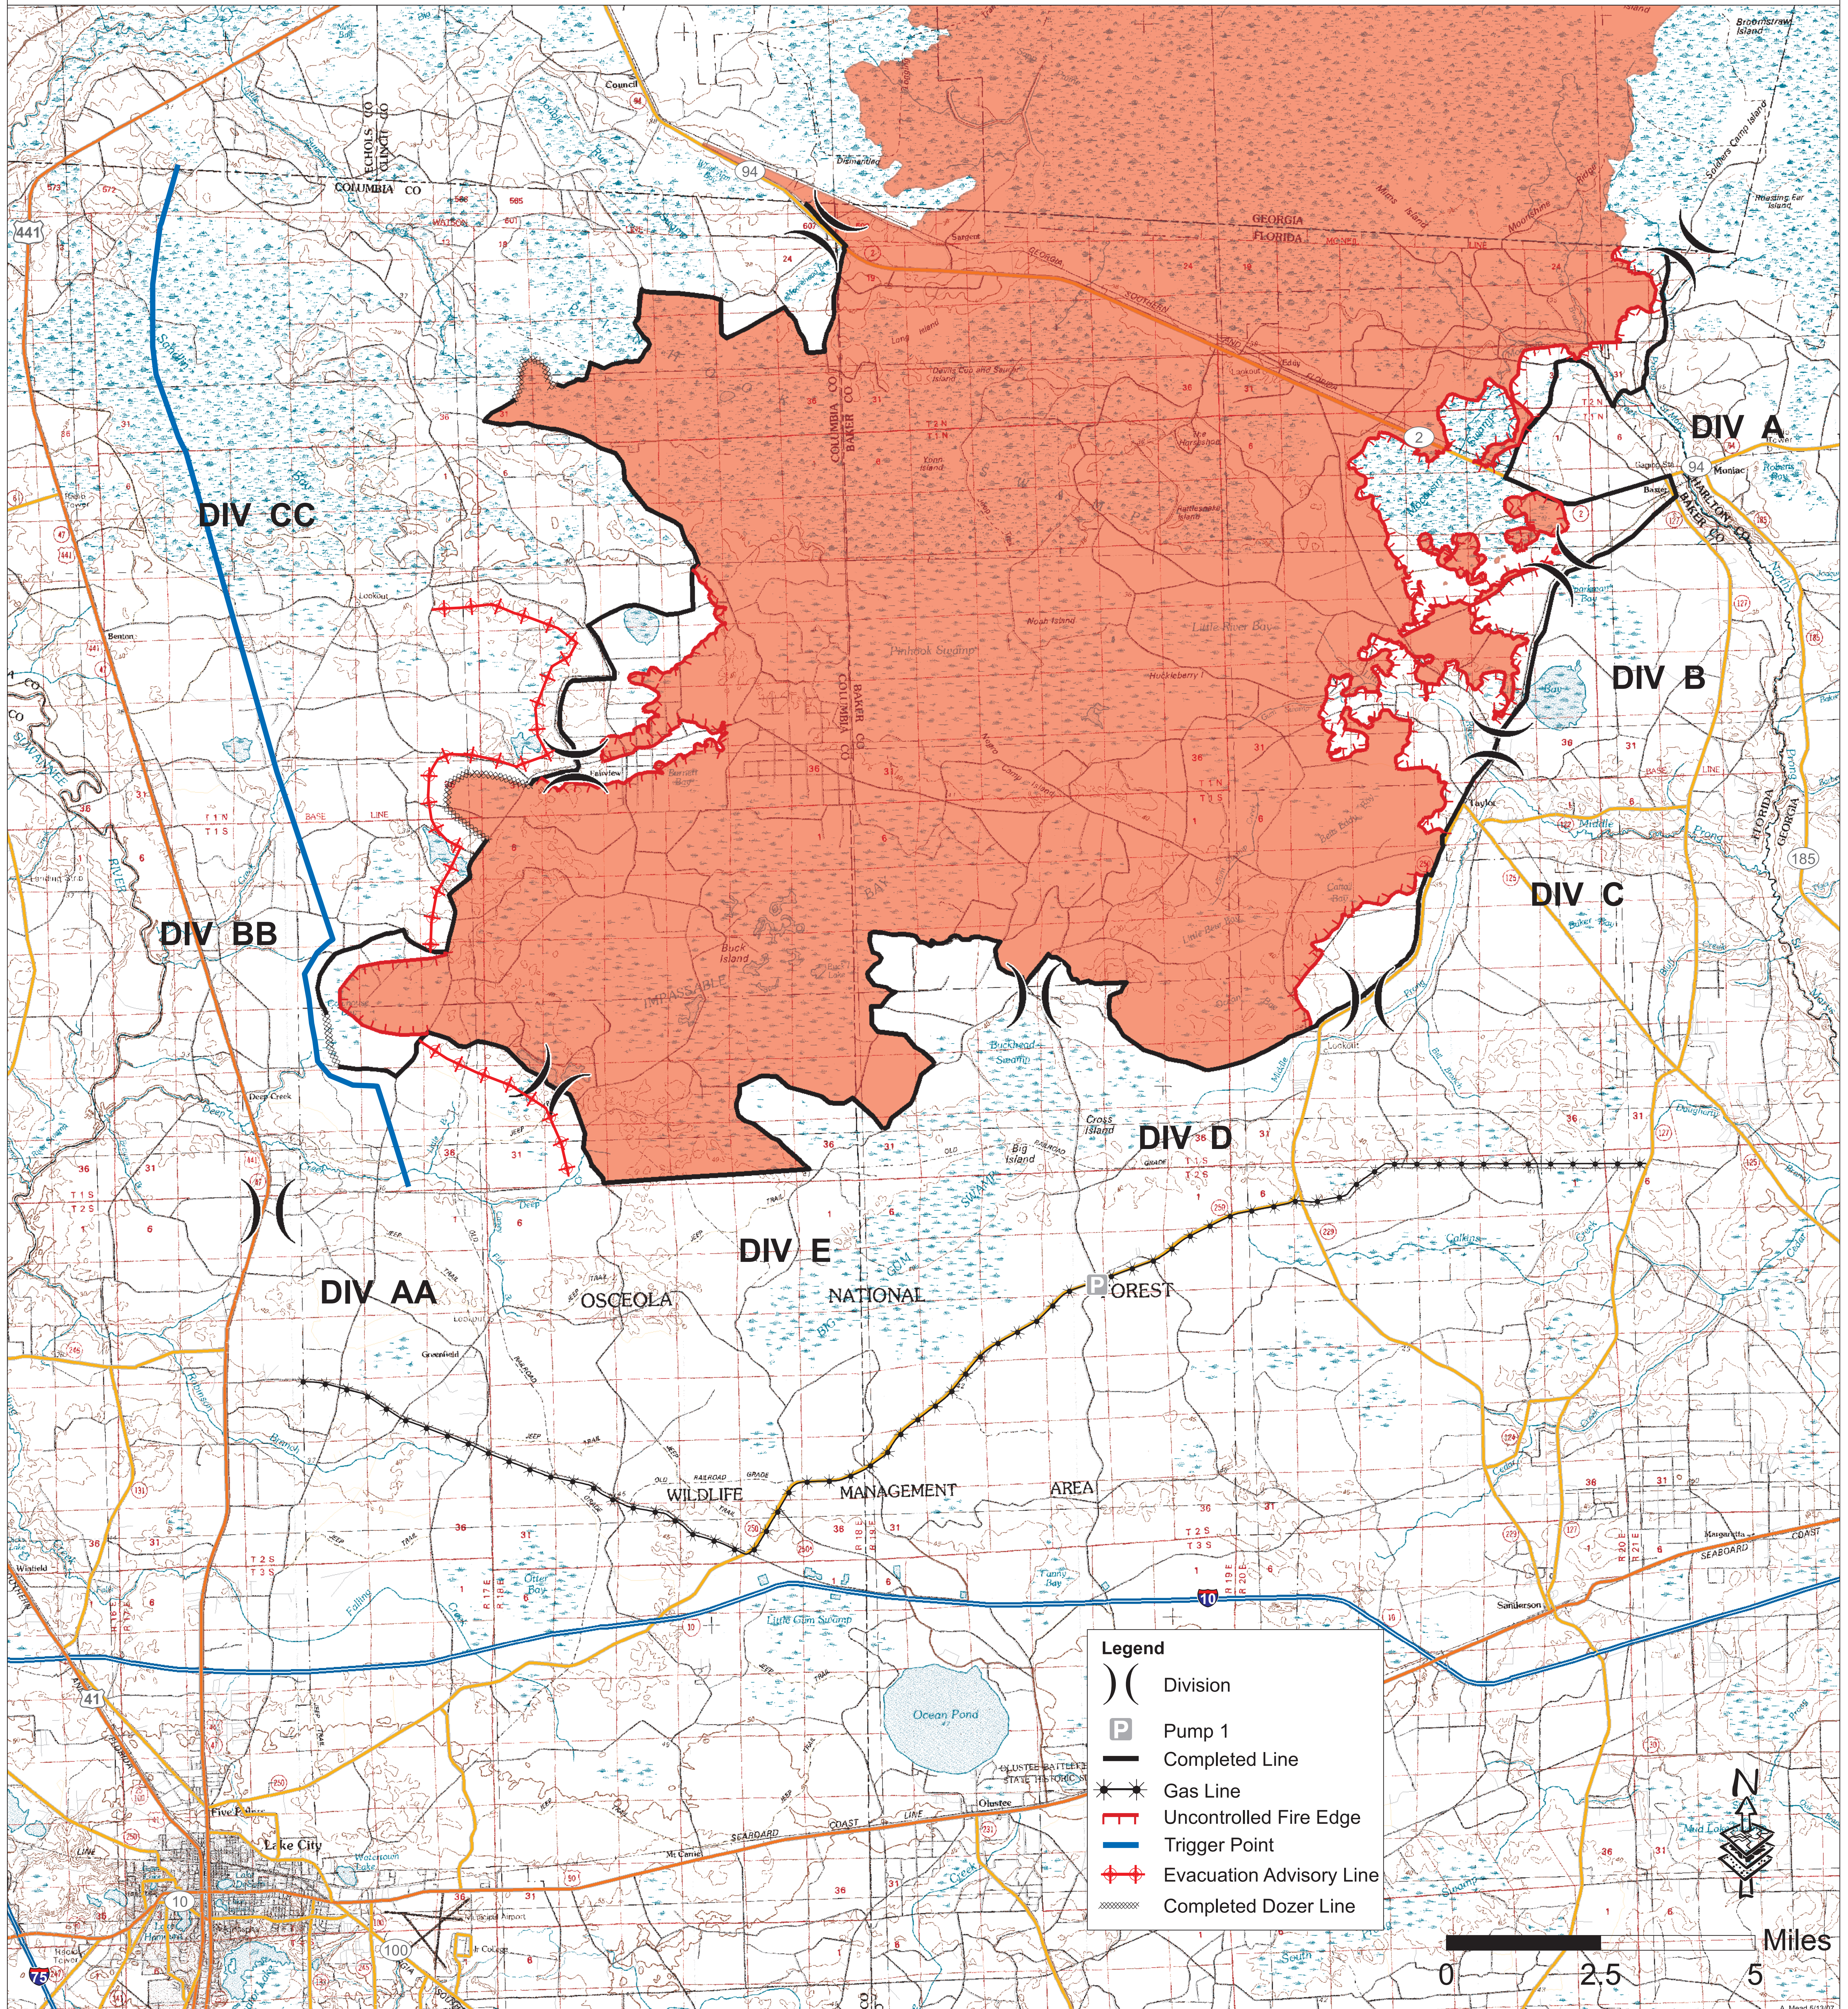

119,501 Acres

Florida Bugaboo Fire

FL - FNF - 7028

Briefing Map 5/16/2007 AM
Perimeter as of 5/15/2007 0700

Legend

-) (Division
- P Pump 1
- Completed Line
- * * Gas Line
- Uncontrolled Fire Edge
- Trigger Point
- ↔ Evacuation Advisory Line
- - - Completed Dozer Line

0 2.5 5 Miles