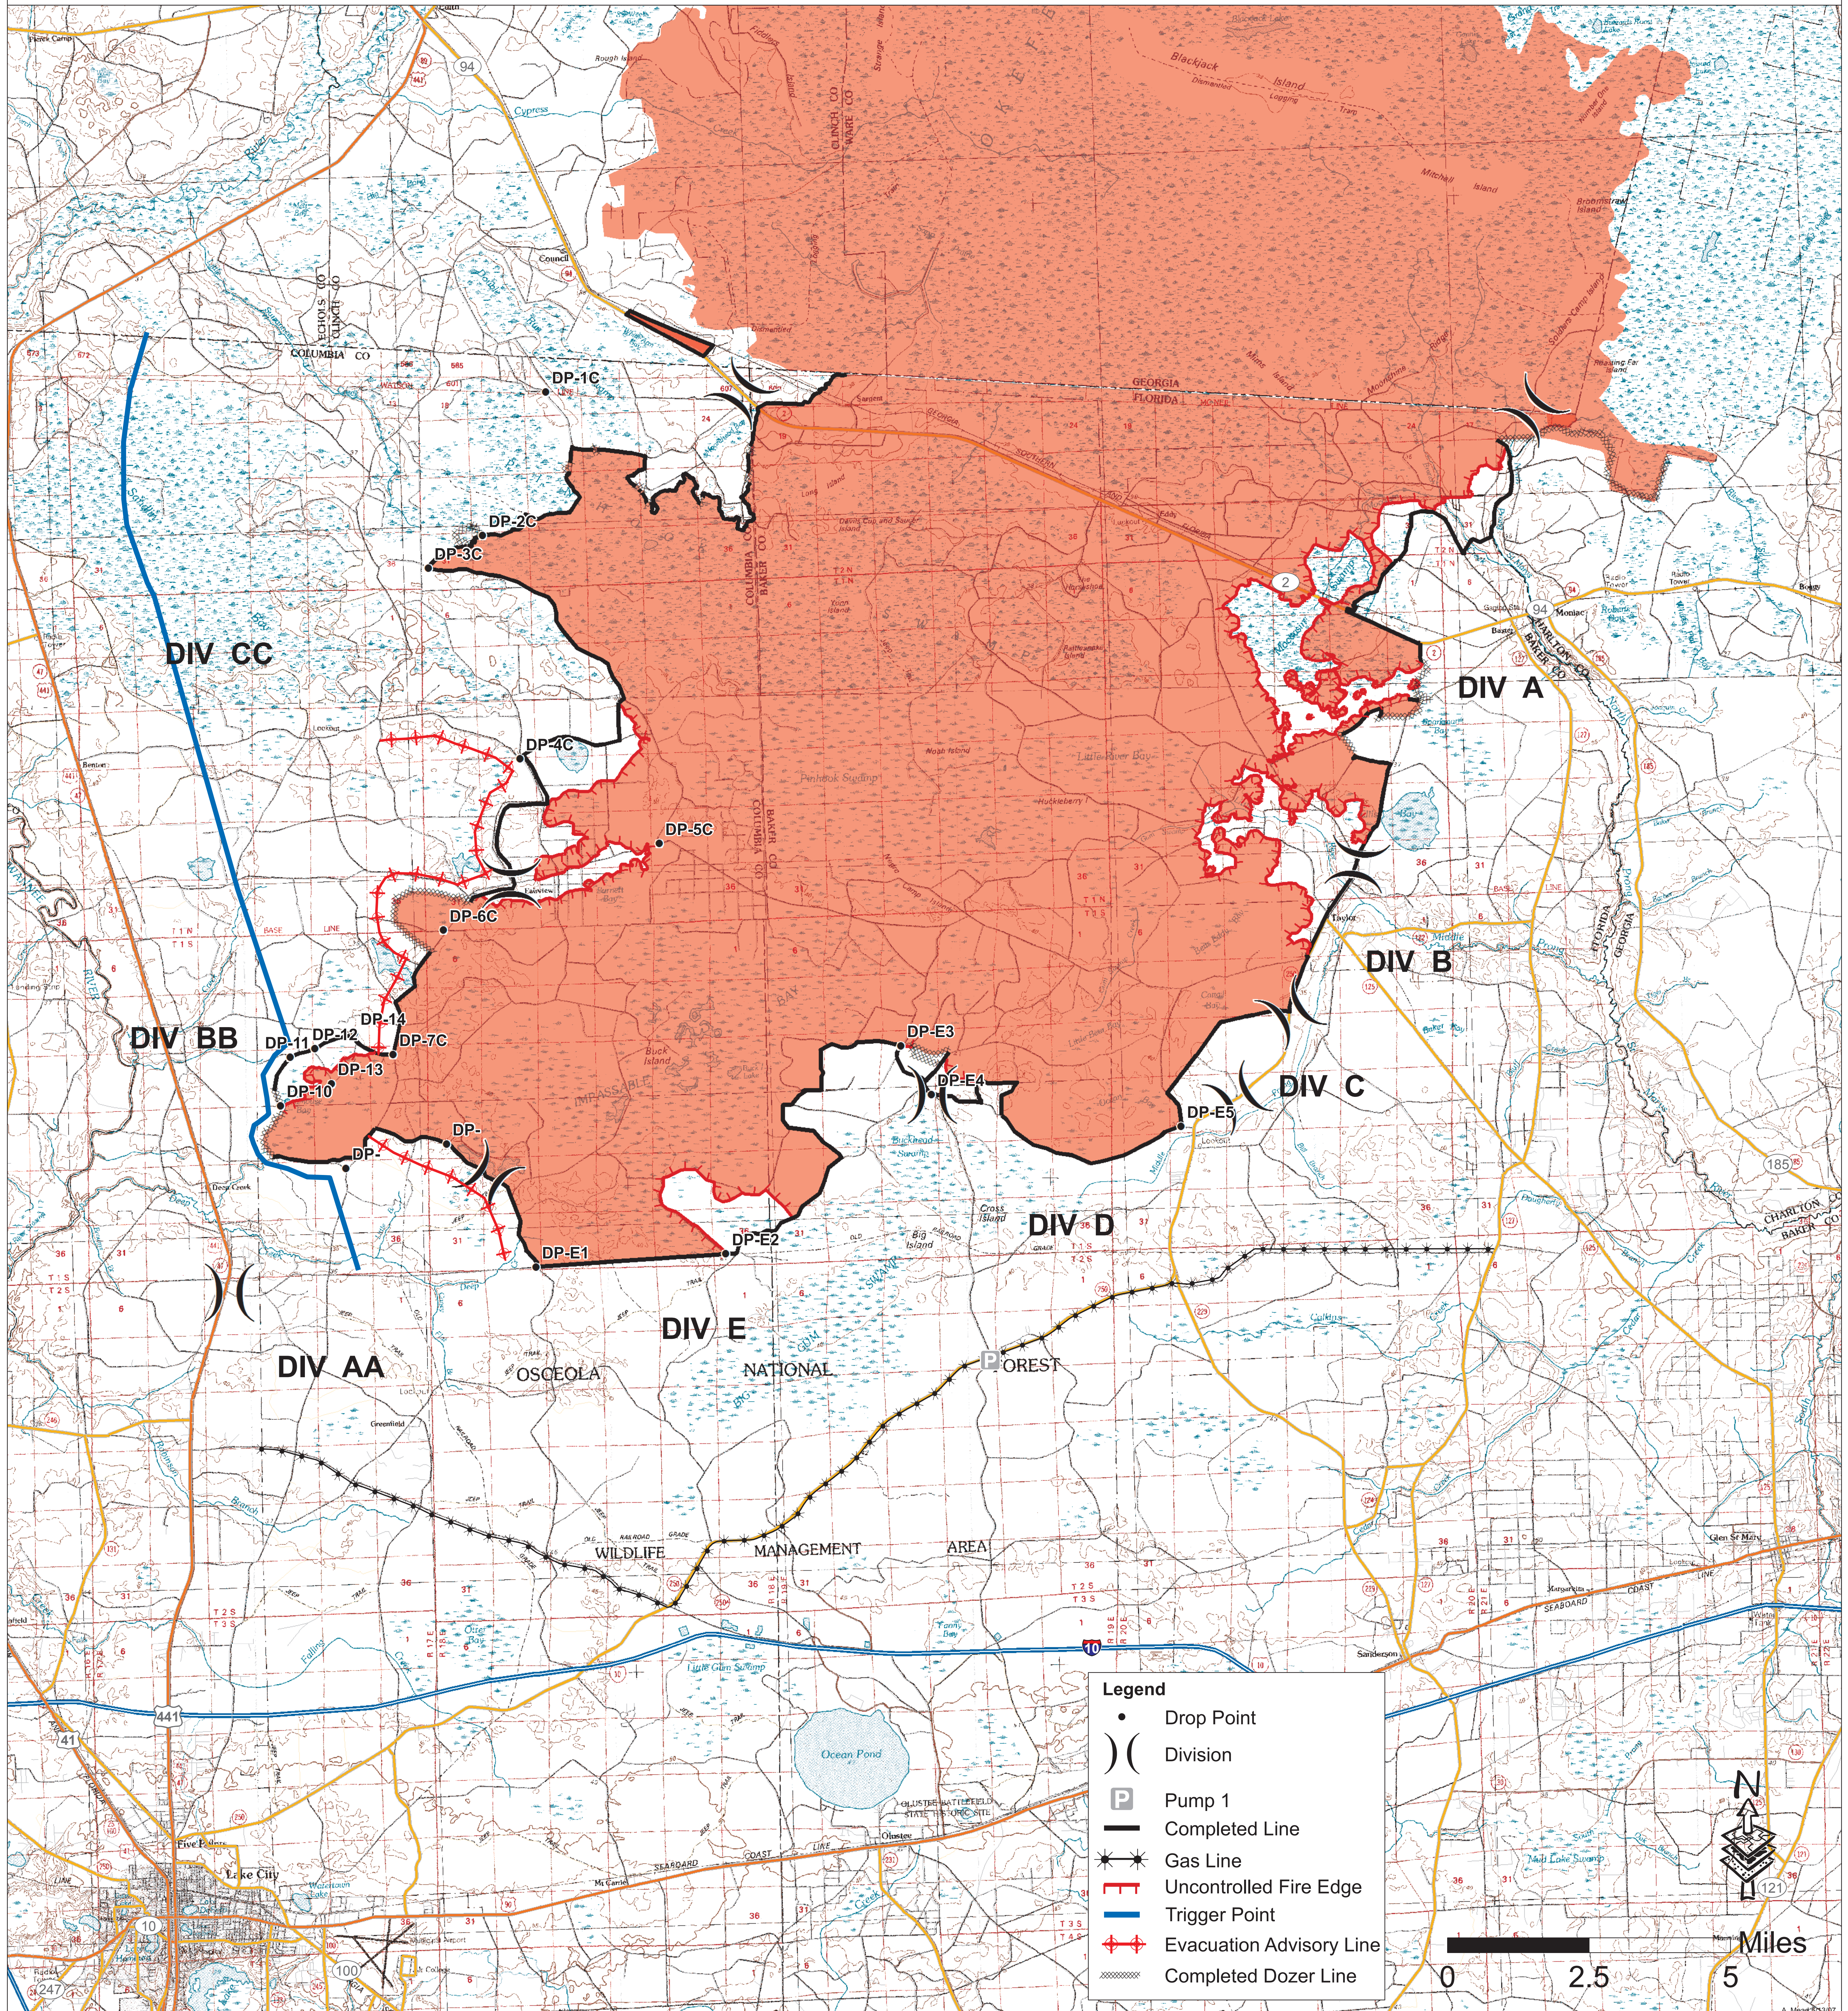

121,403 Acres

Florida Bugaboo Fire

FL - FNF - 7028

Briefing Map 5/20/2007 PM
IR Perimeter as of 5/20/2007 0700

Legend

- Drop Point
-) (Division
- P Pump 1
- Completed Line
- * * Gas Line
- Uncontrolled Fire Edge
- Trigger Point
- Evacuation Advisory Line
- Completed Dozer Line

Miles