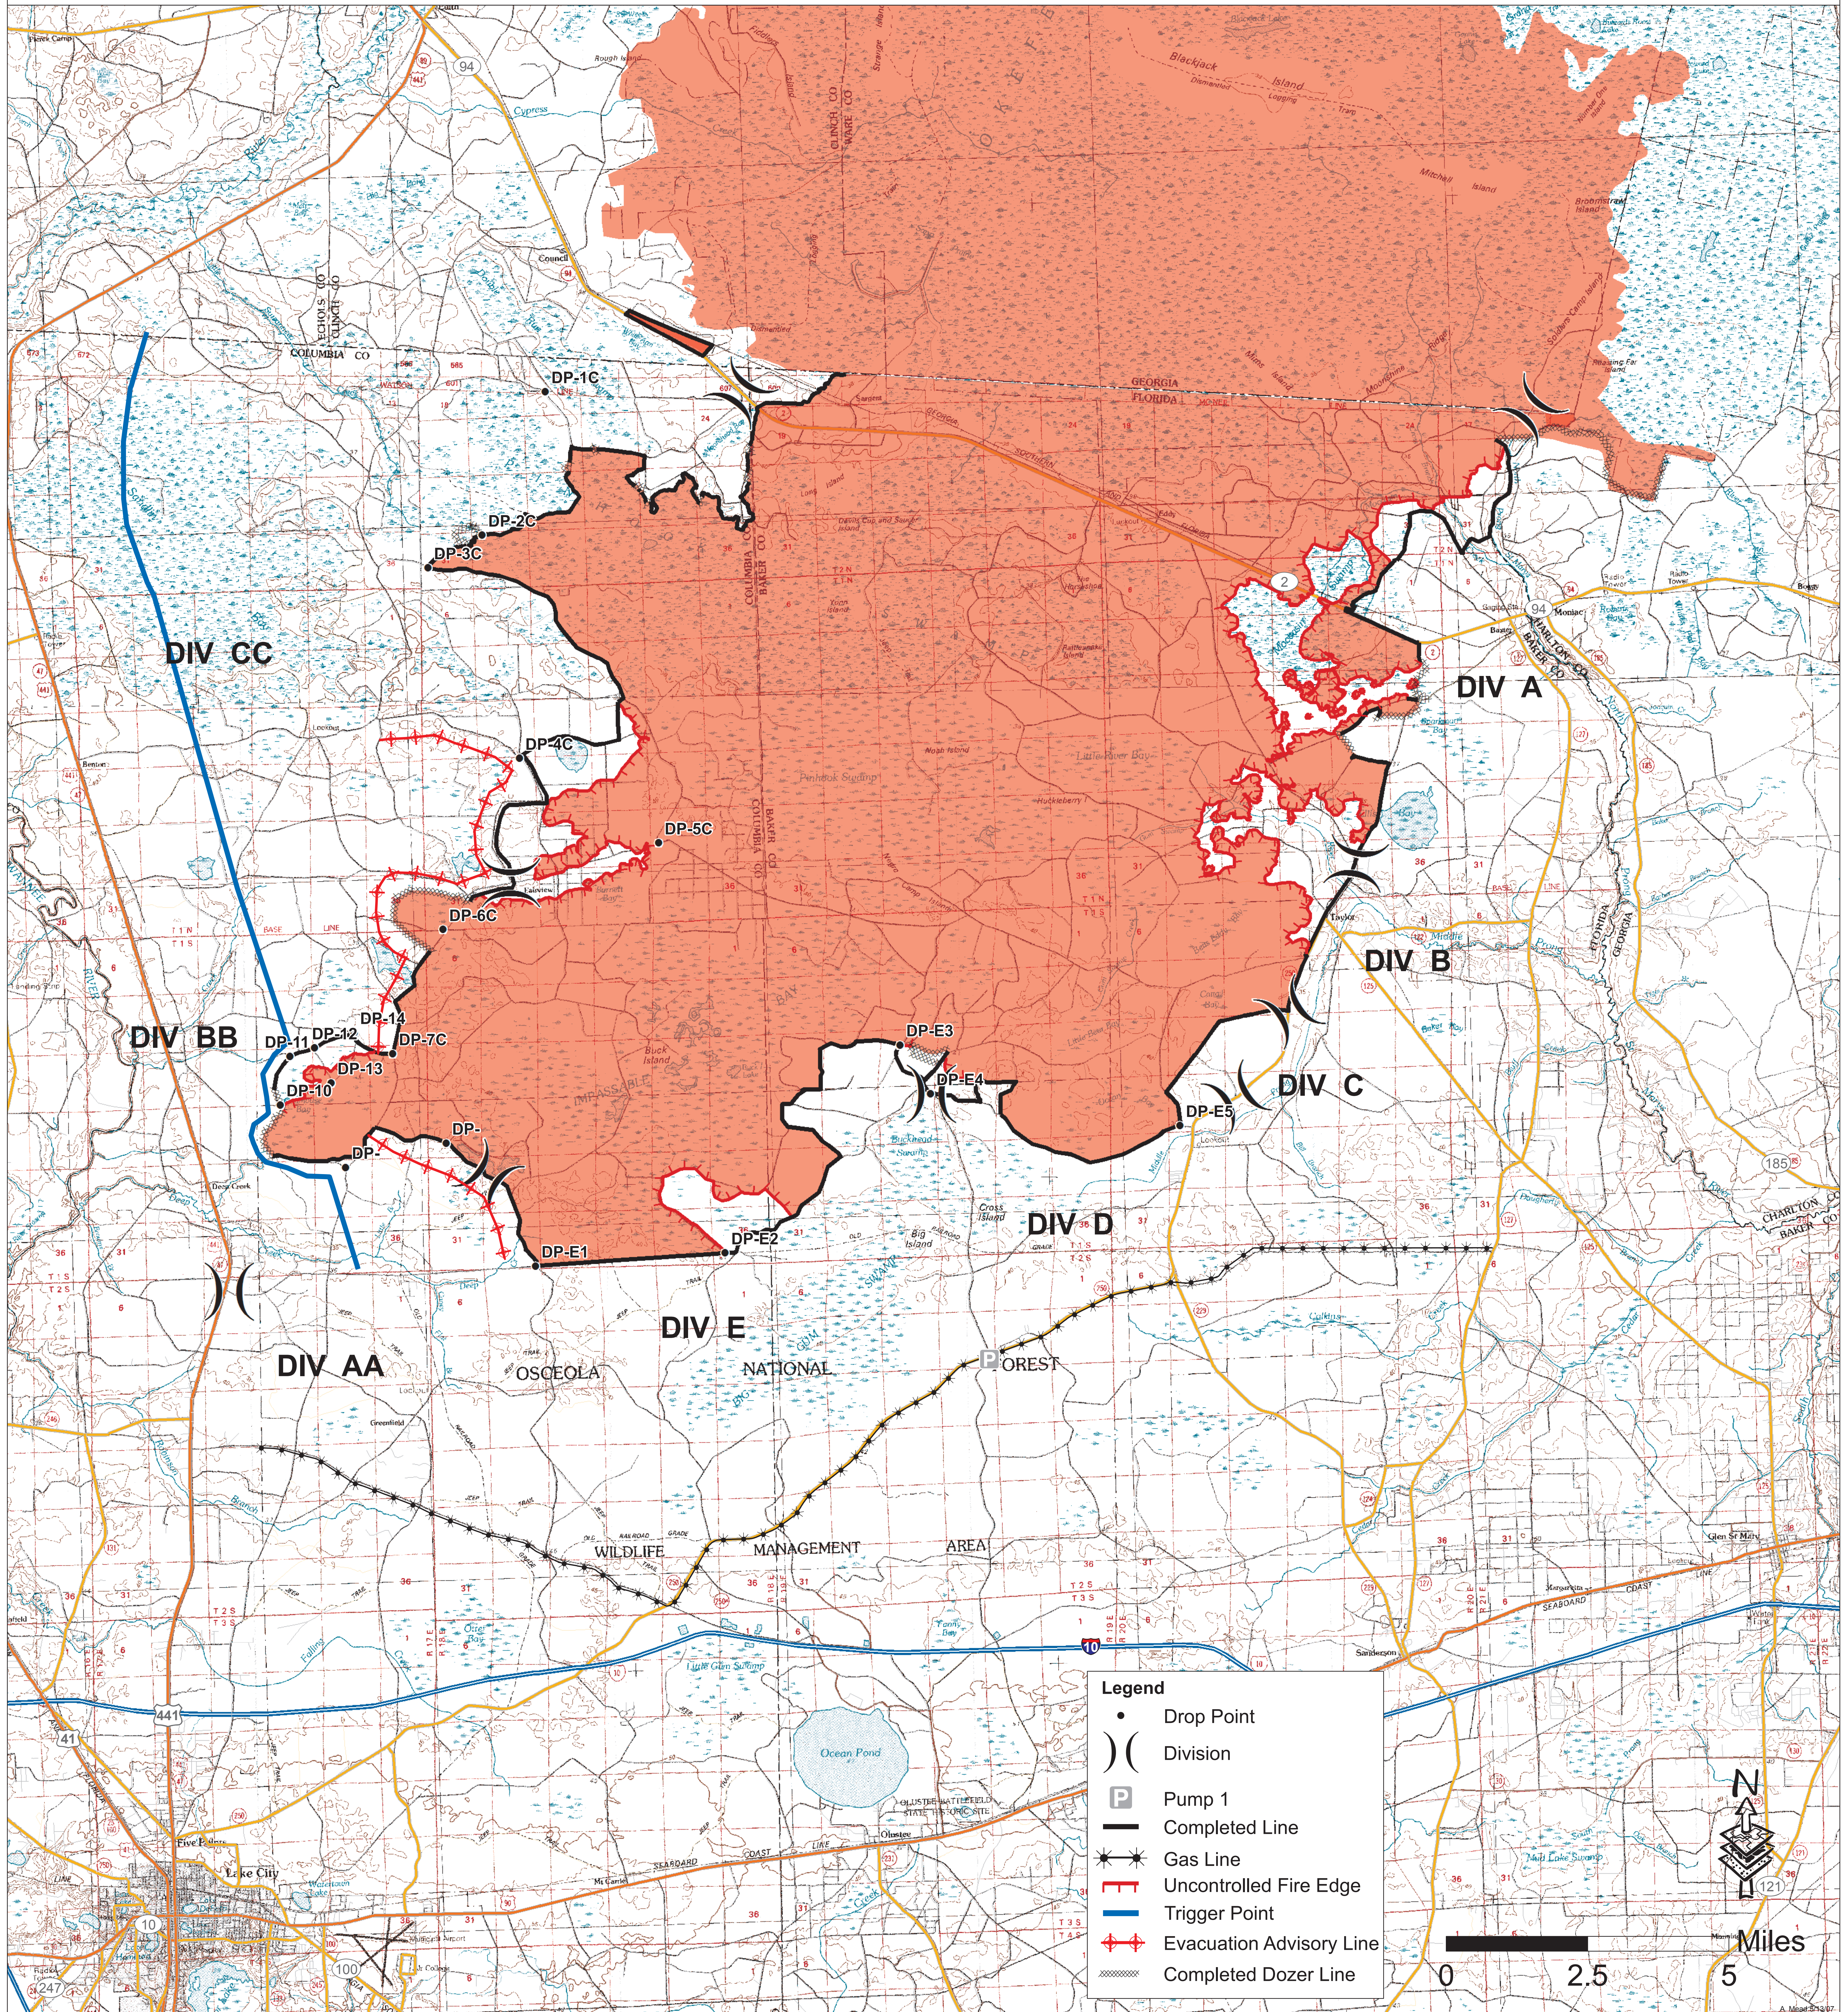

121,403 Acres

Florida Bugaboo Fire

Briefing Map 5/21/2007 AM
IR Perimeter as of 5/20/2007 0700

FL - FNF - 7028

Legend

- Drop Point
-) (Division
- P Pump 1
- Completed Line
- * * Gas Line
- Uncontrolled Fire Edge
- Trigger Point
- Evacuation Advisory Line
- Completed Dozer Line