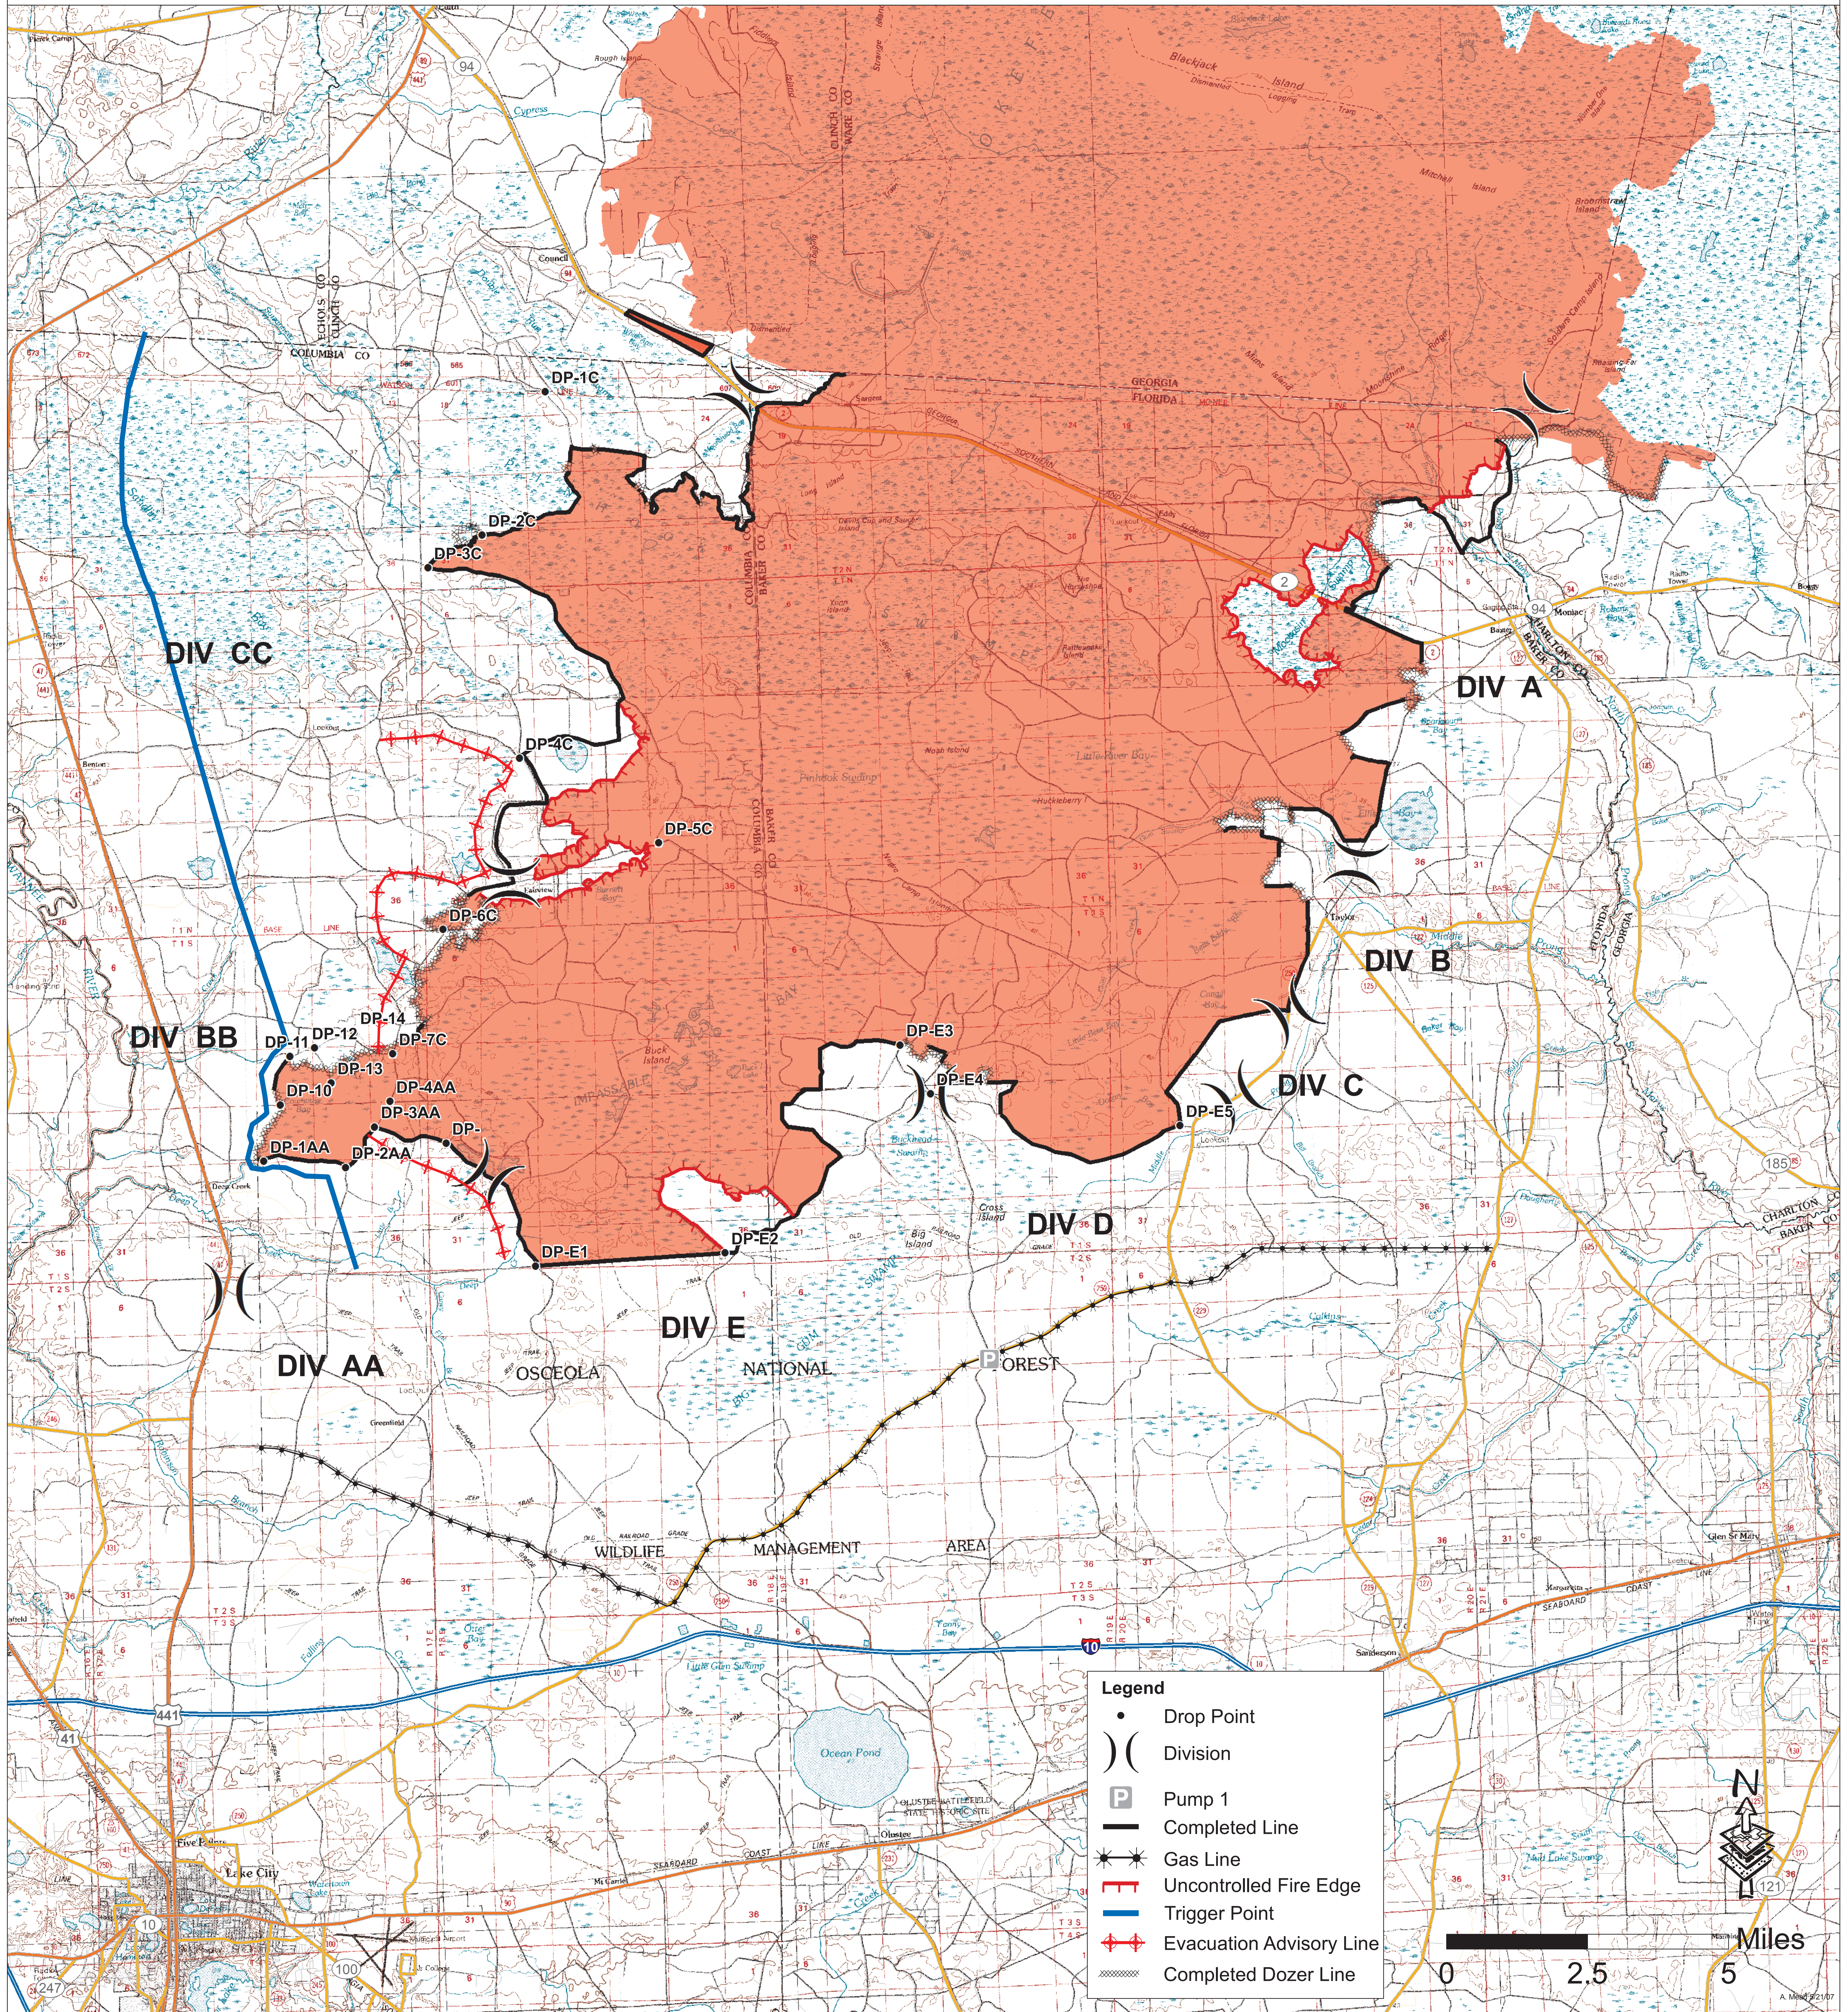

122,643 Acres

# Florida Bugaboo Fire

Briefing Map 5/21/2007 PM  
Perimeter as of 5/21/2007 1300

FL - FNF - 7028

**Legend**

- Drop Point
- ) ( Division
- P Pump 1
- Completed Line
- - - Gas Line
- Uncontrolled Fire Edge
- Trigger Point
- Evacuation Advisory Line
- · · Completed Dozer Line

0 2.5 5 Miles