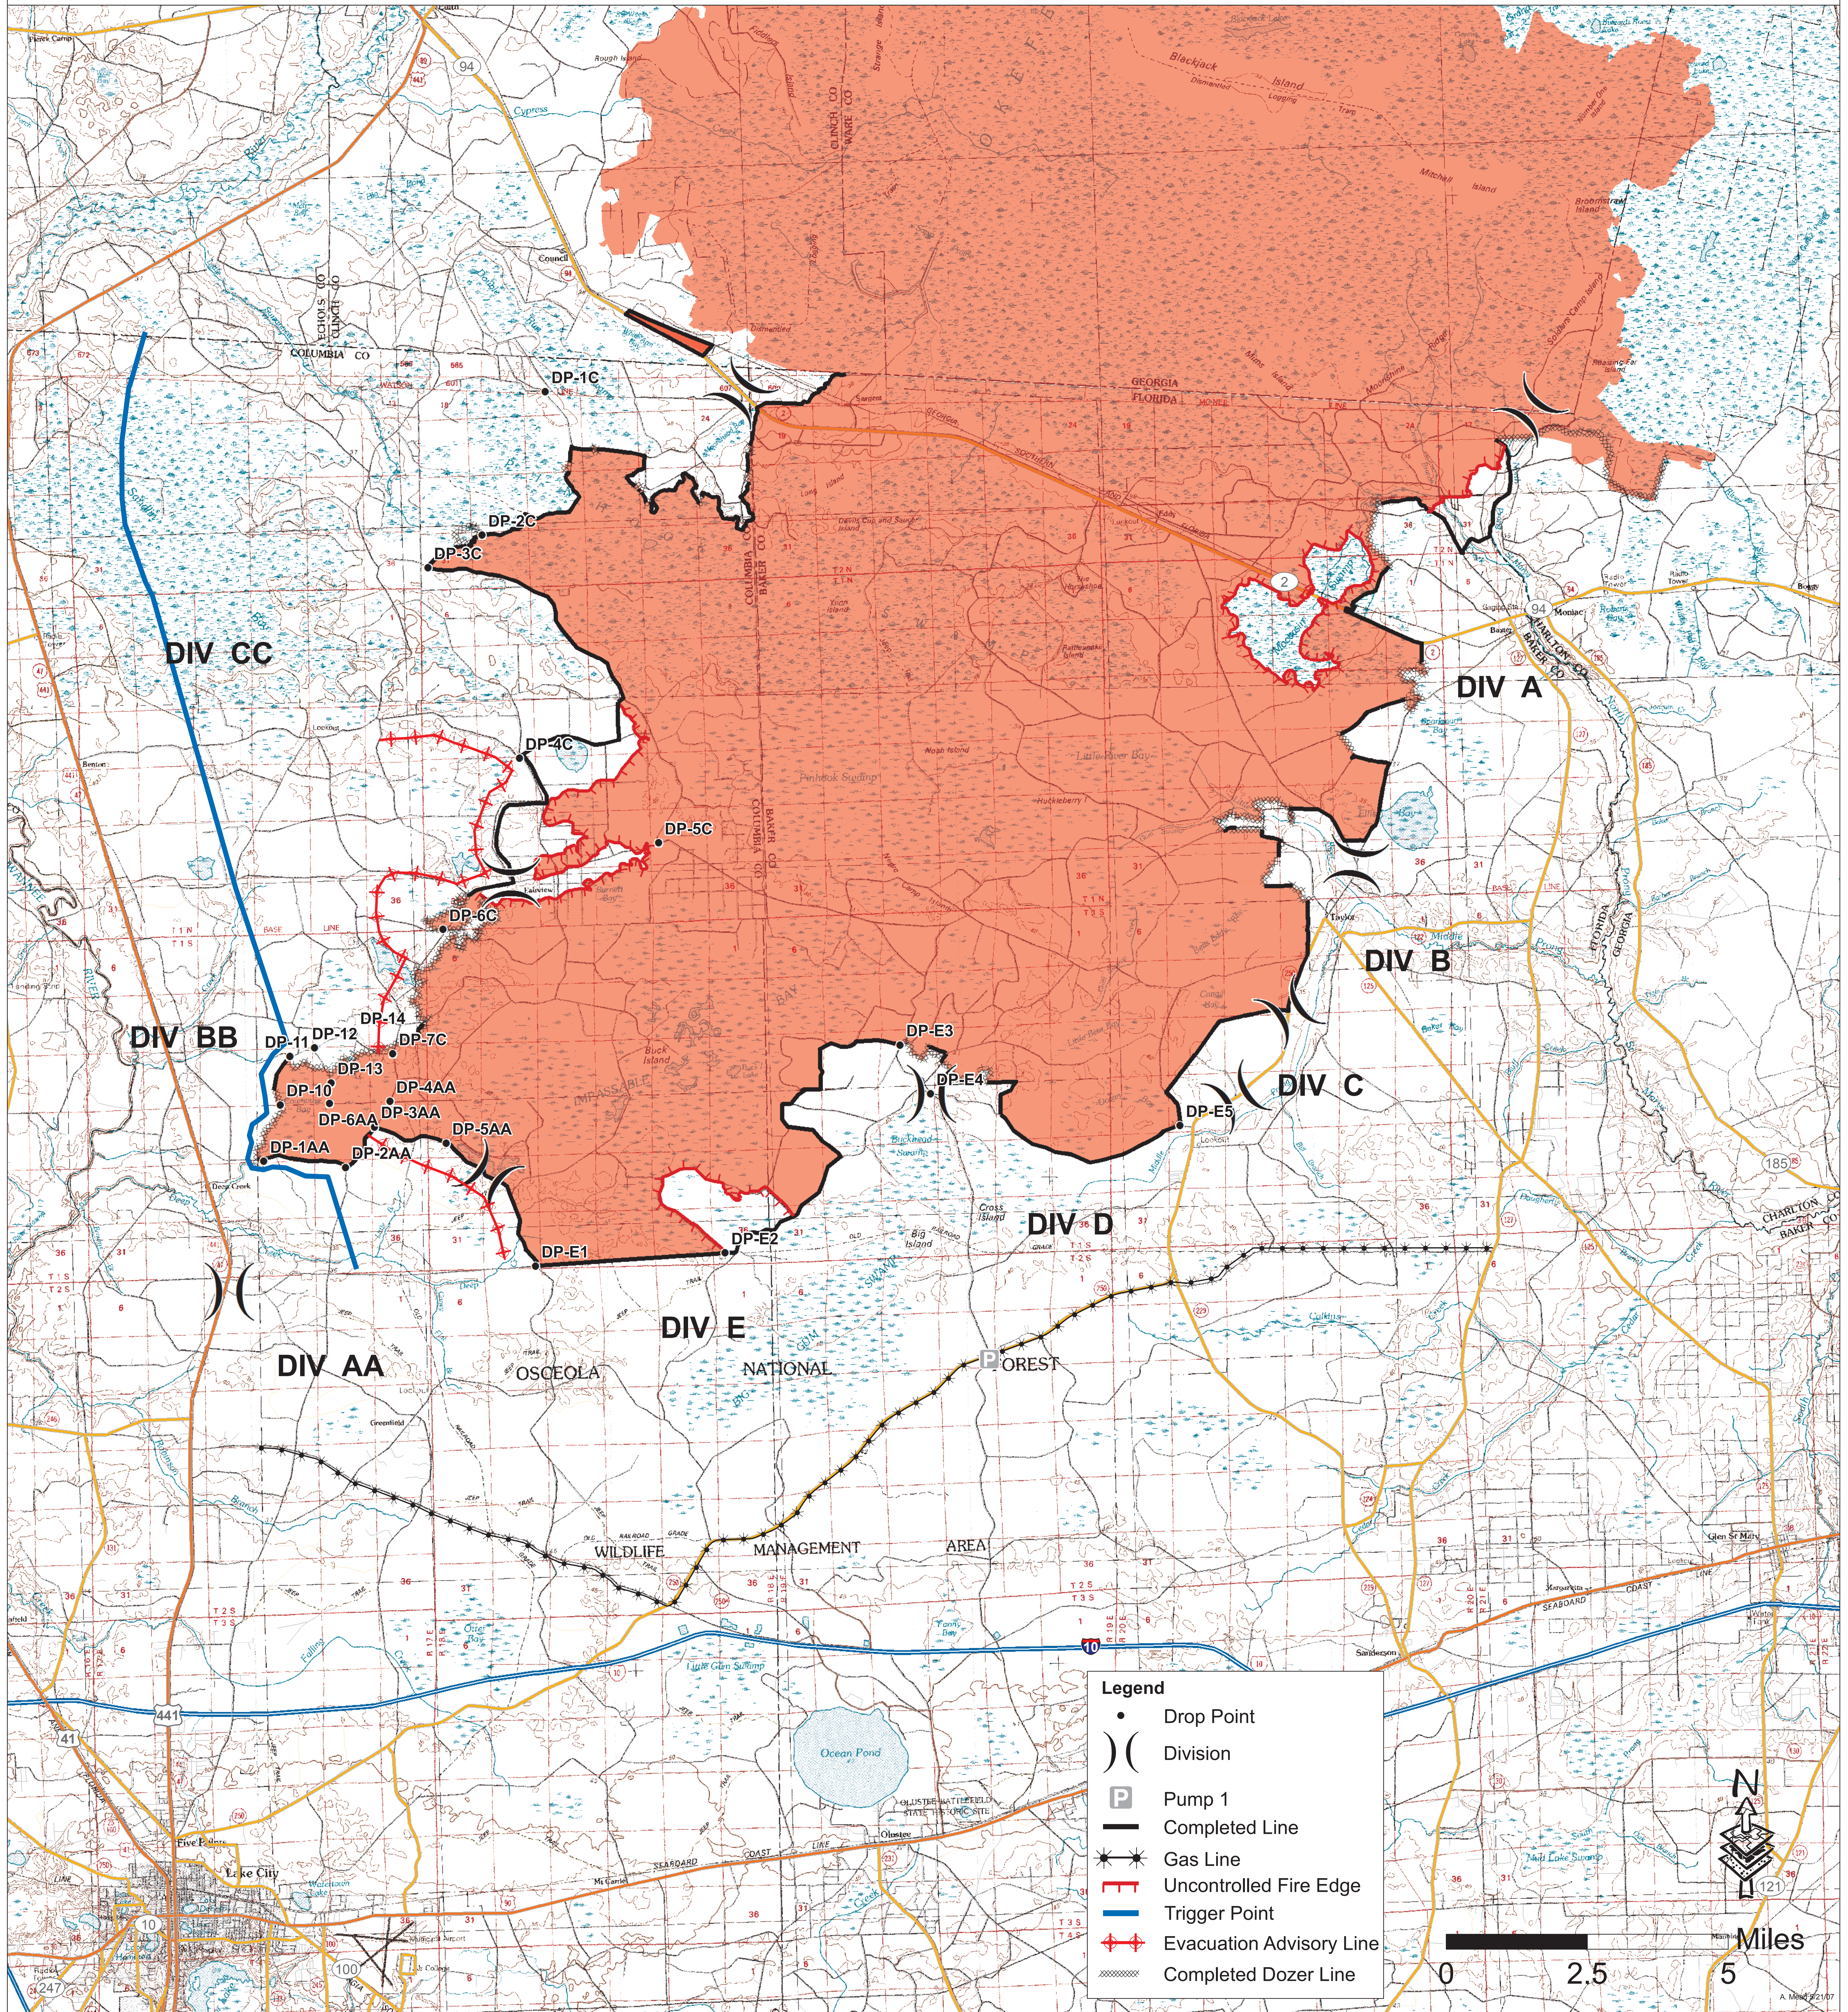

122,643 Acres

# Florida Bugaboo Fire

Briefing Map 5/22/2007 PM  
Perimeter as of 5/21/2007 1300

FL - FNF - 7028

**Legend**

- Drop Point
- ) ( Division
- P Pump 1
- Completed Line
- \* \* Gas Line
- Uncontrolled Fire Edge
- Trigger Point
- ↔↔ Evacuation Advisory Line
- Completed Dozer Line