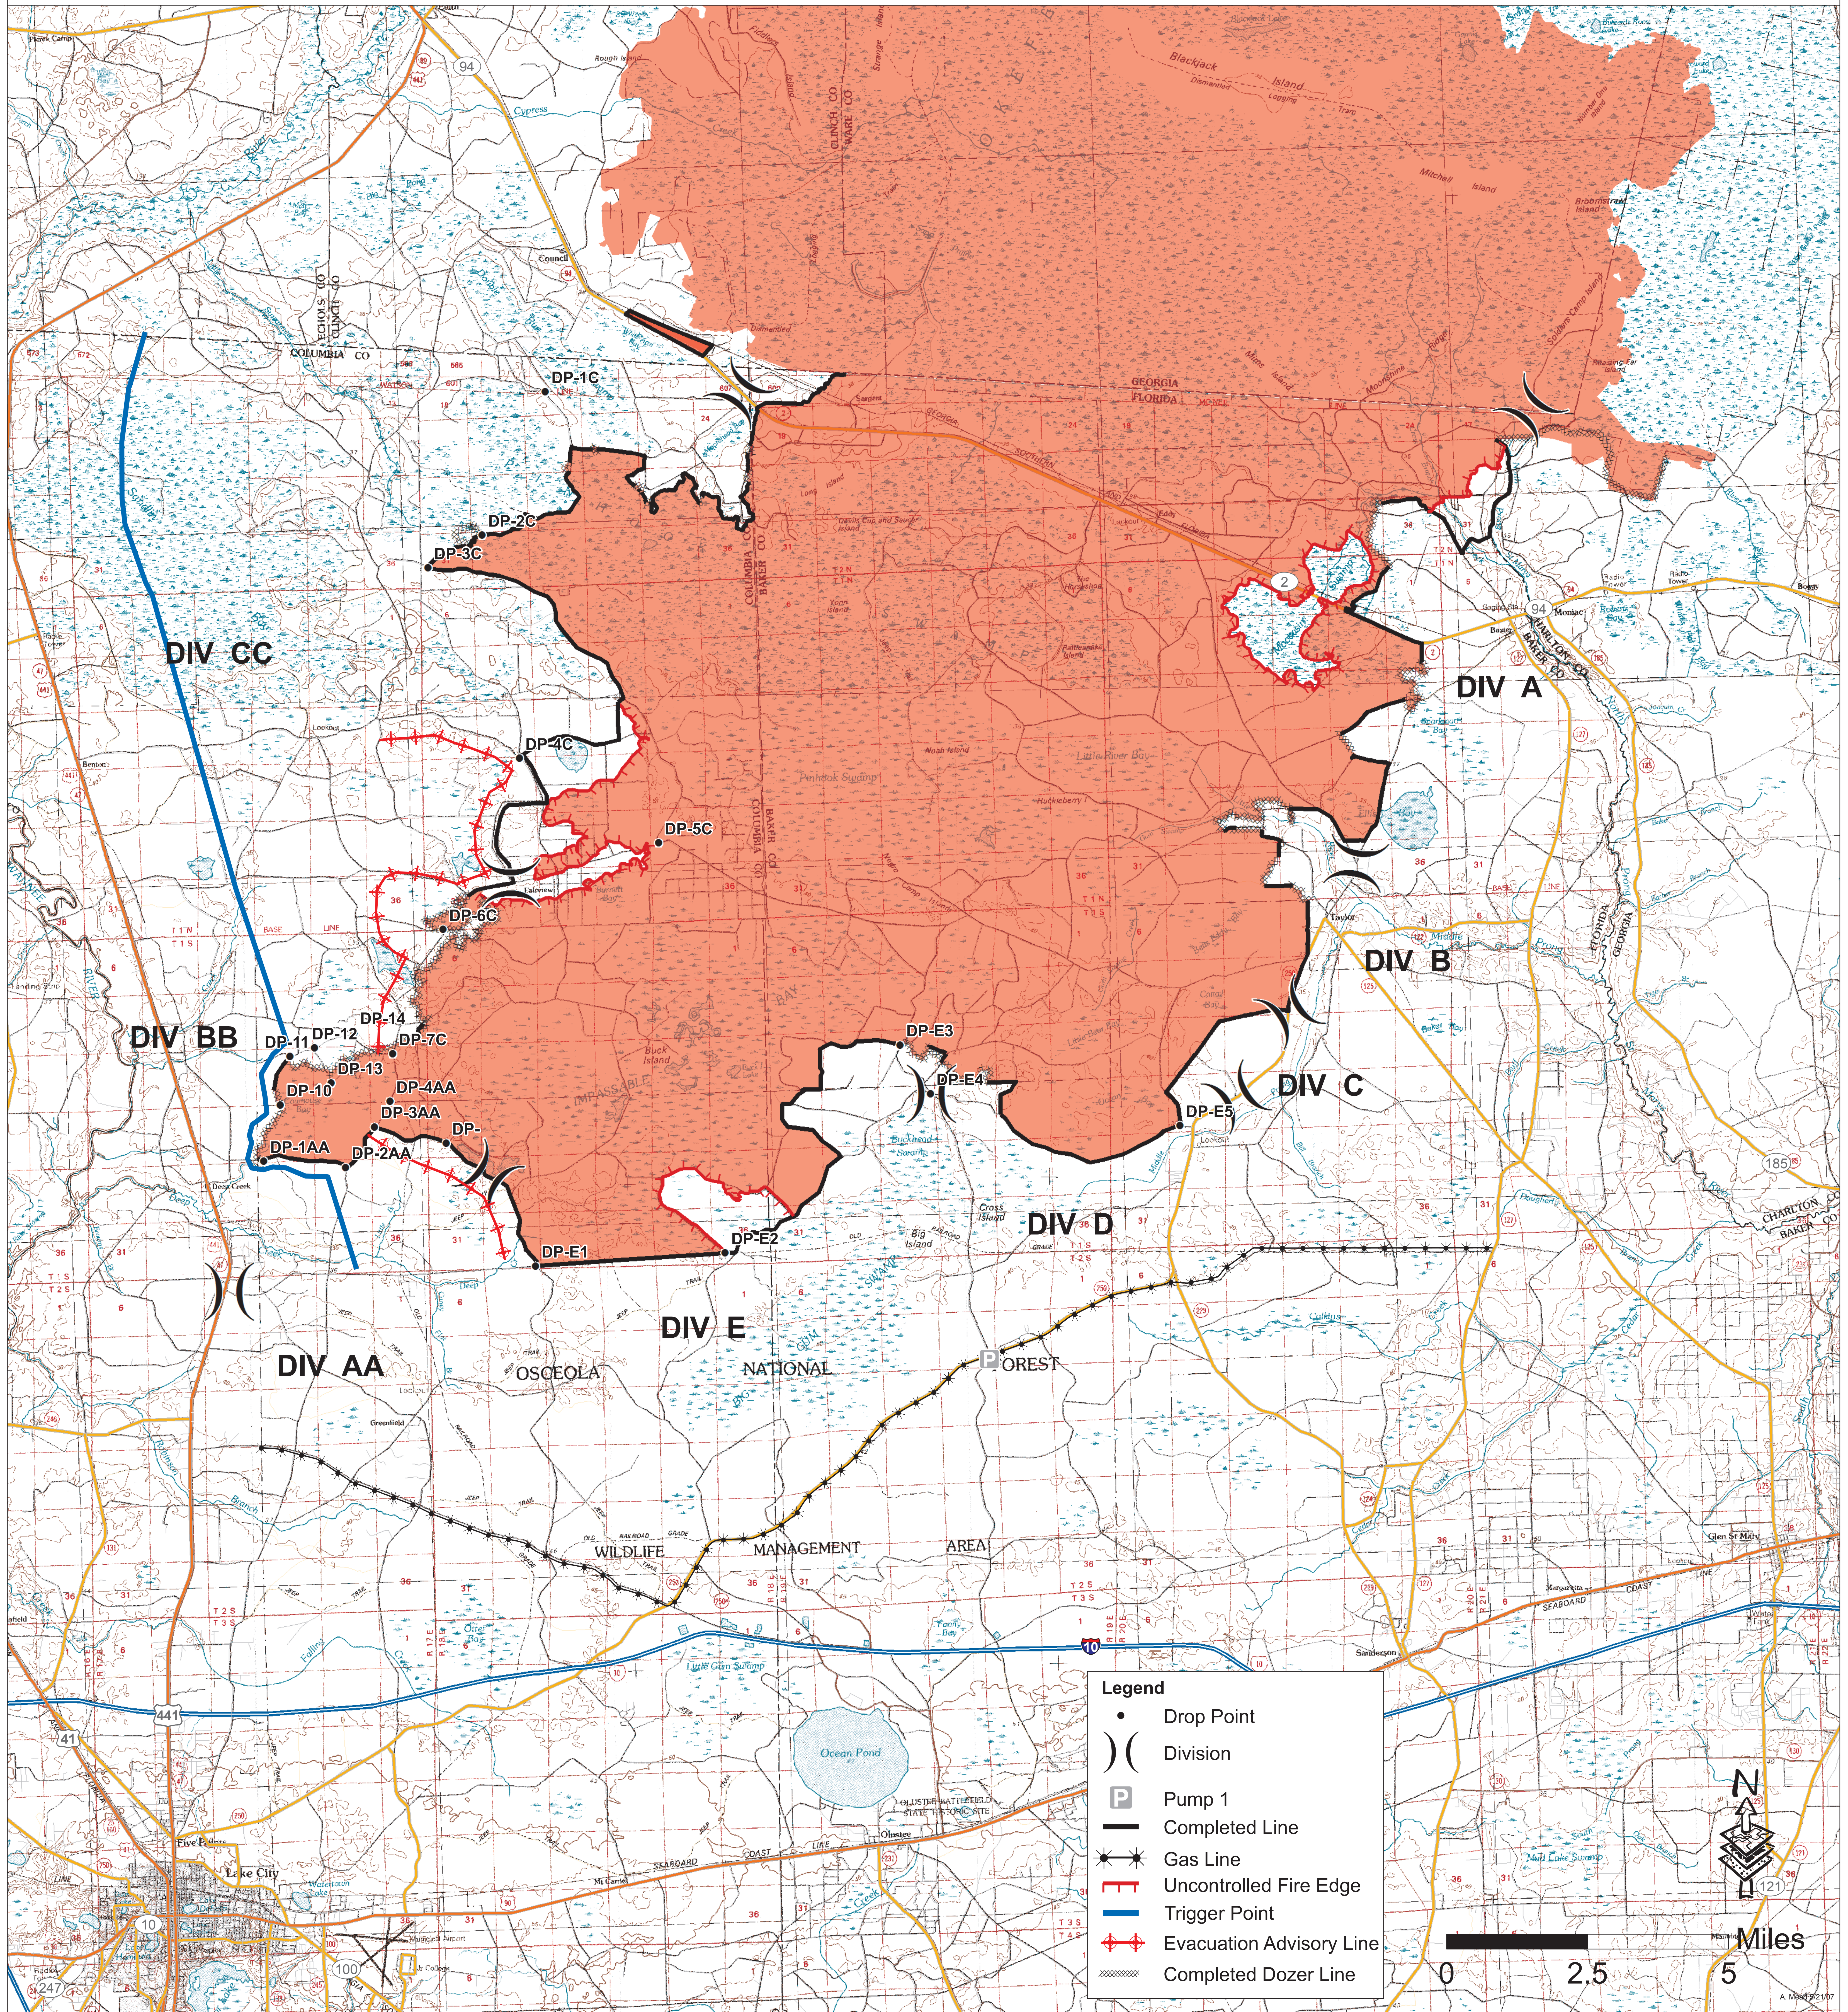

122,643 Acres

Florida Bugaboo Fire

Briefing Map 5/22/2007 AM
Perimeter as of 5/21/2007 1300

FL - FNF - 7028

Legend

- Drop Point
-) (Division
- P Pump 1
- Completed Line
- * * Gas Line
- Uncontrolled Fire Edge
- Trigger Point
- Evacuation Advisory Line
- Completed Dozer Line

A 100000000