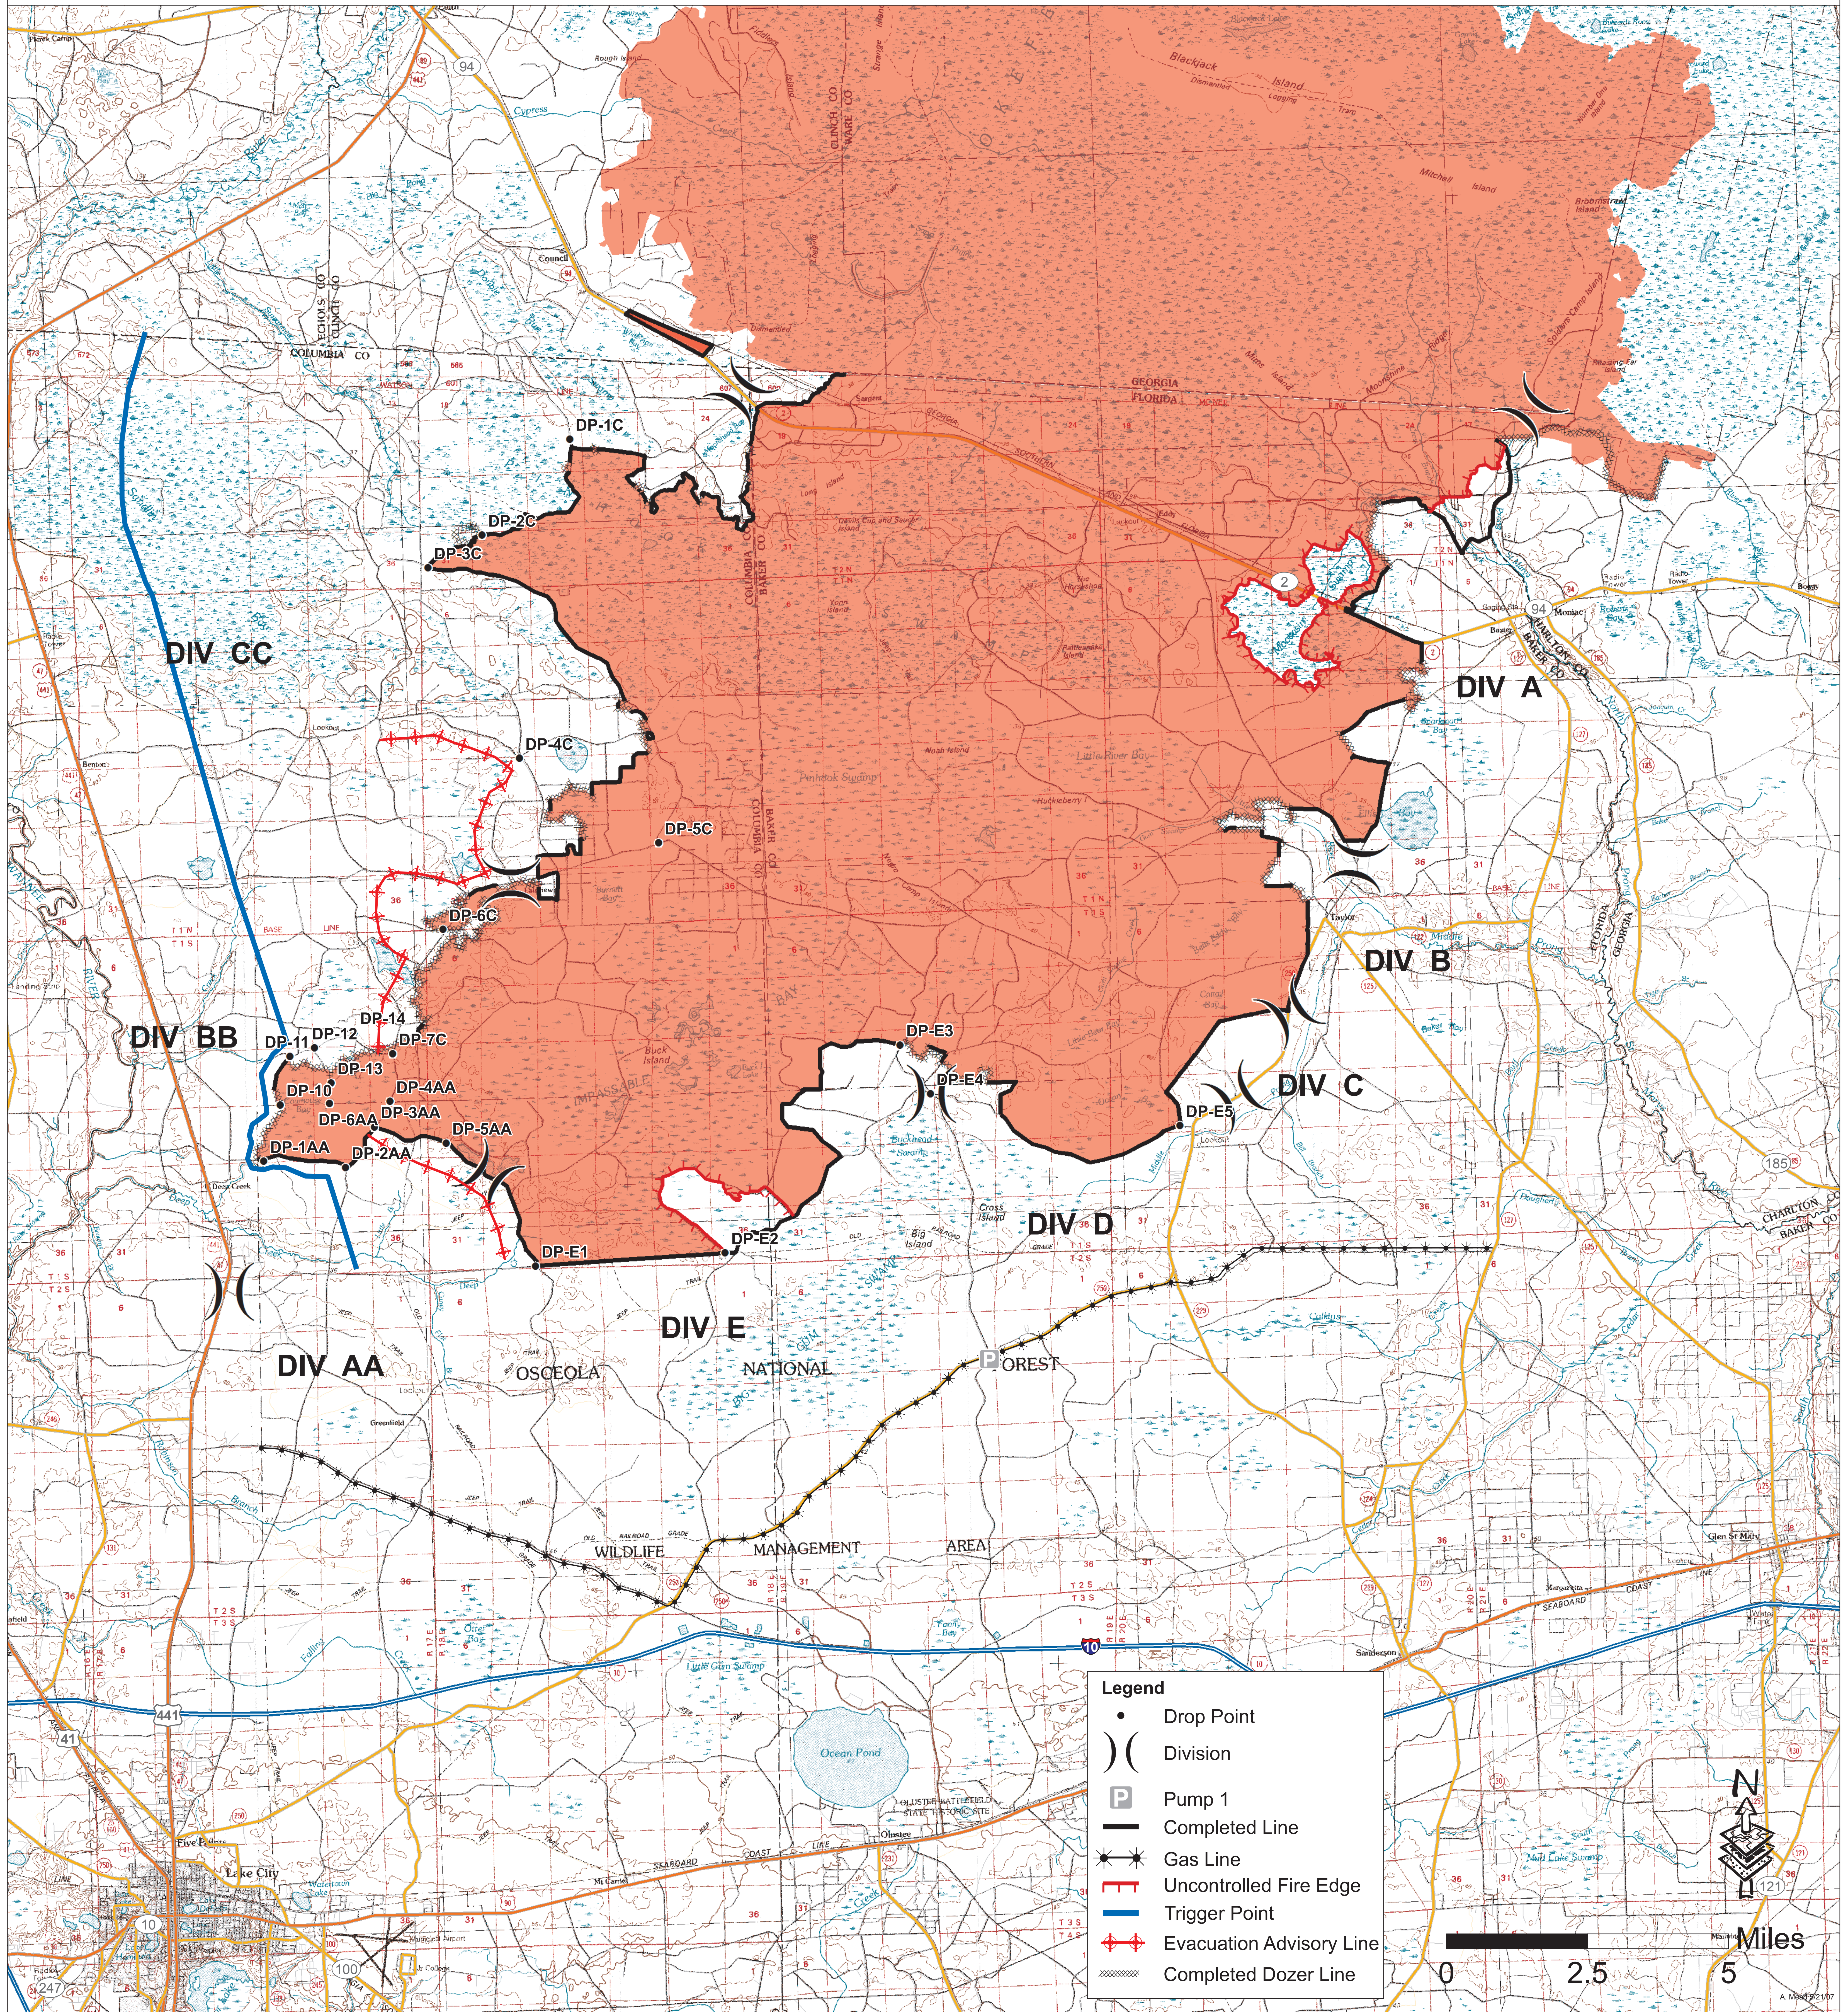

123,183 Acres

Florida Bugaboo Fire

Briefing Map 5/23/2007 AM
Perimeter as of 5/22/2007 1300

FL - FNF - 7028

Legend

- Drop Point
-) (Division
- P Pump 1
- Completed Line
- * * Gas Line
- Uncontrolled Fire Edge
- Trigger Point
- Evacuation Advisory Line
- Completed Dozer Line