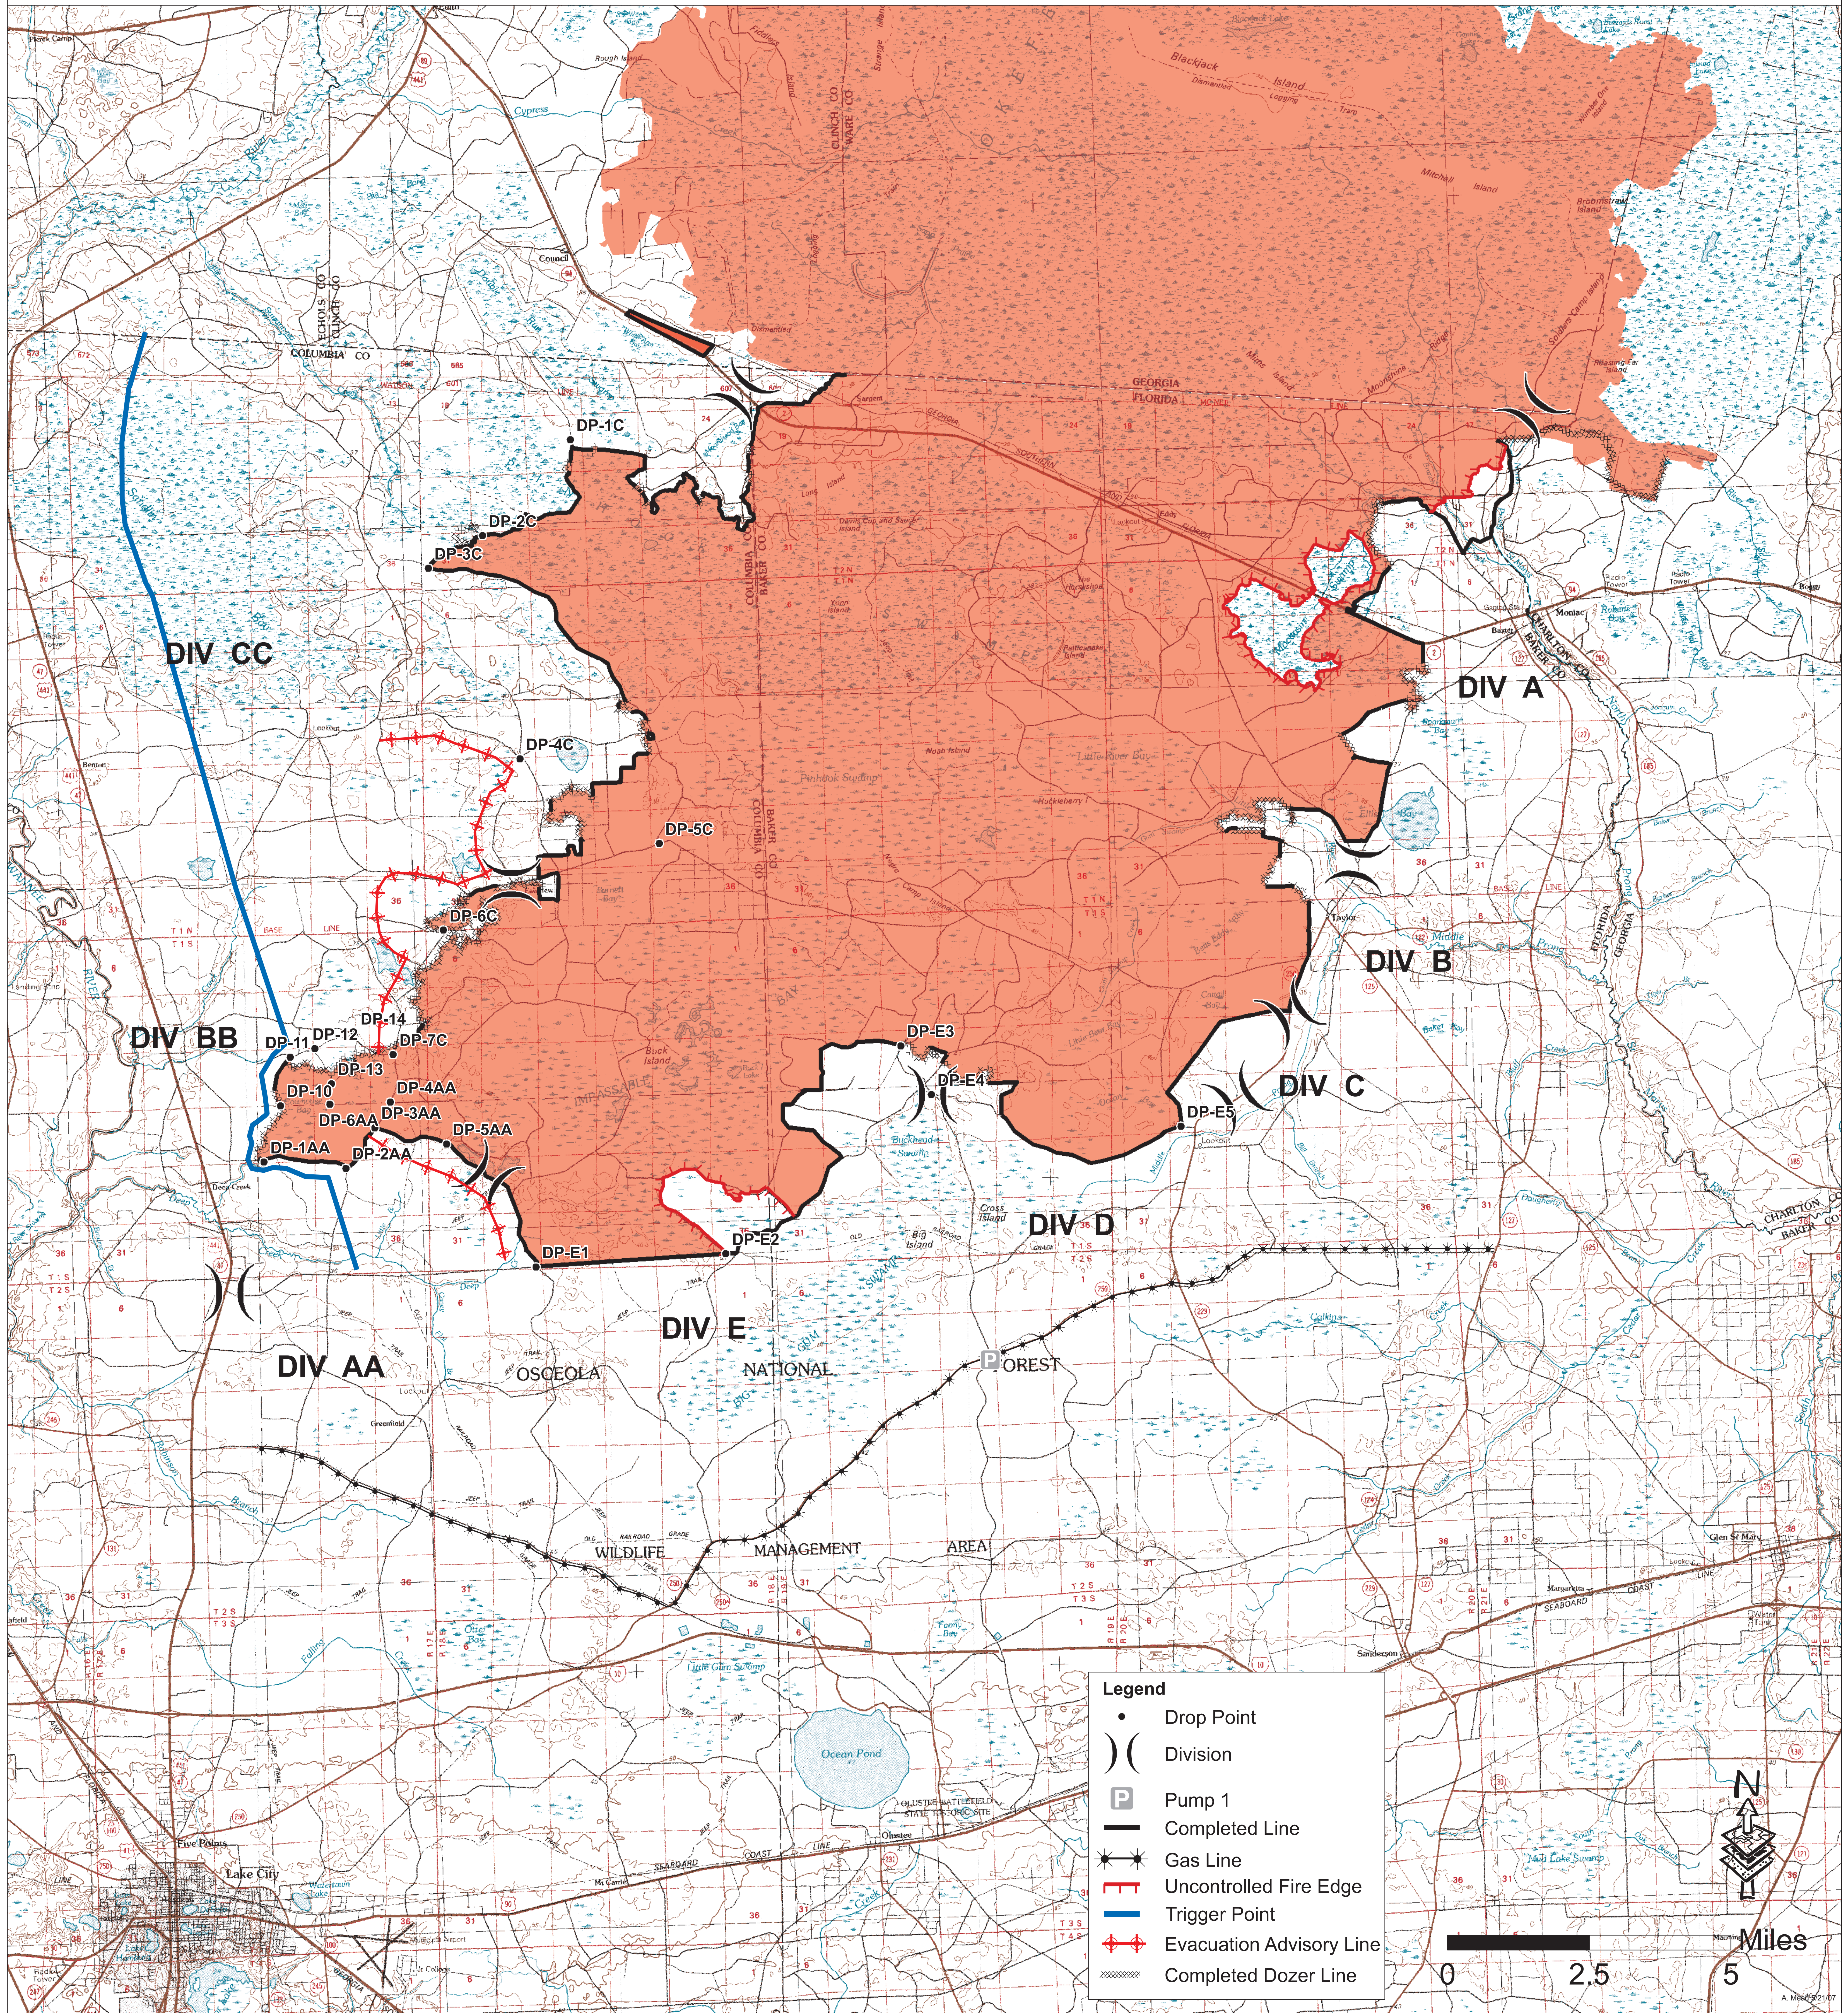

123,183 Acres

Florida Bugaboo Fire

Briefing Map 05/24/07

Perimeter as of 05/22/07 1300

FL - FNF - 7028

Legend

- Drop Point
-) (Division
- P Pump 1
- Completed Line
- * * Gas Line
- Uncontrolled Fire Edge
- Trigger Point
- Evacuation Advisory Line
- Completed Dozer Line

0 2.5 5 Miles