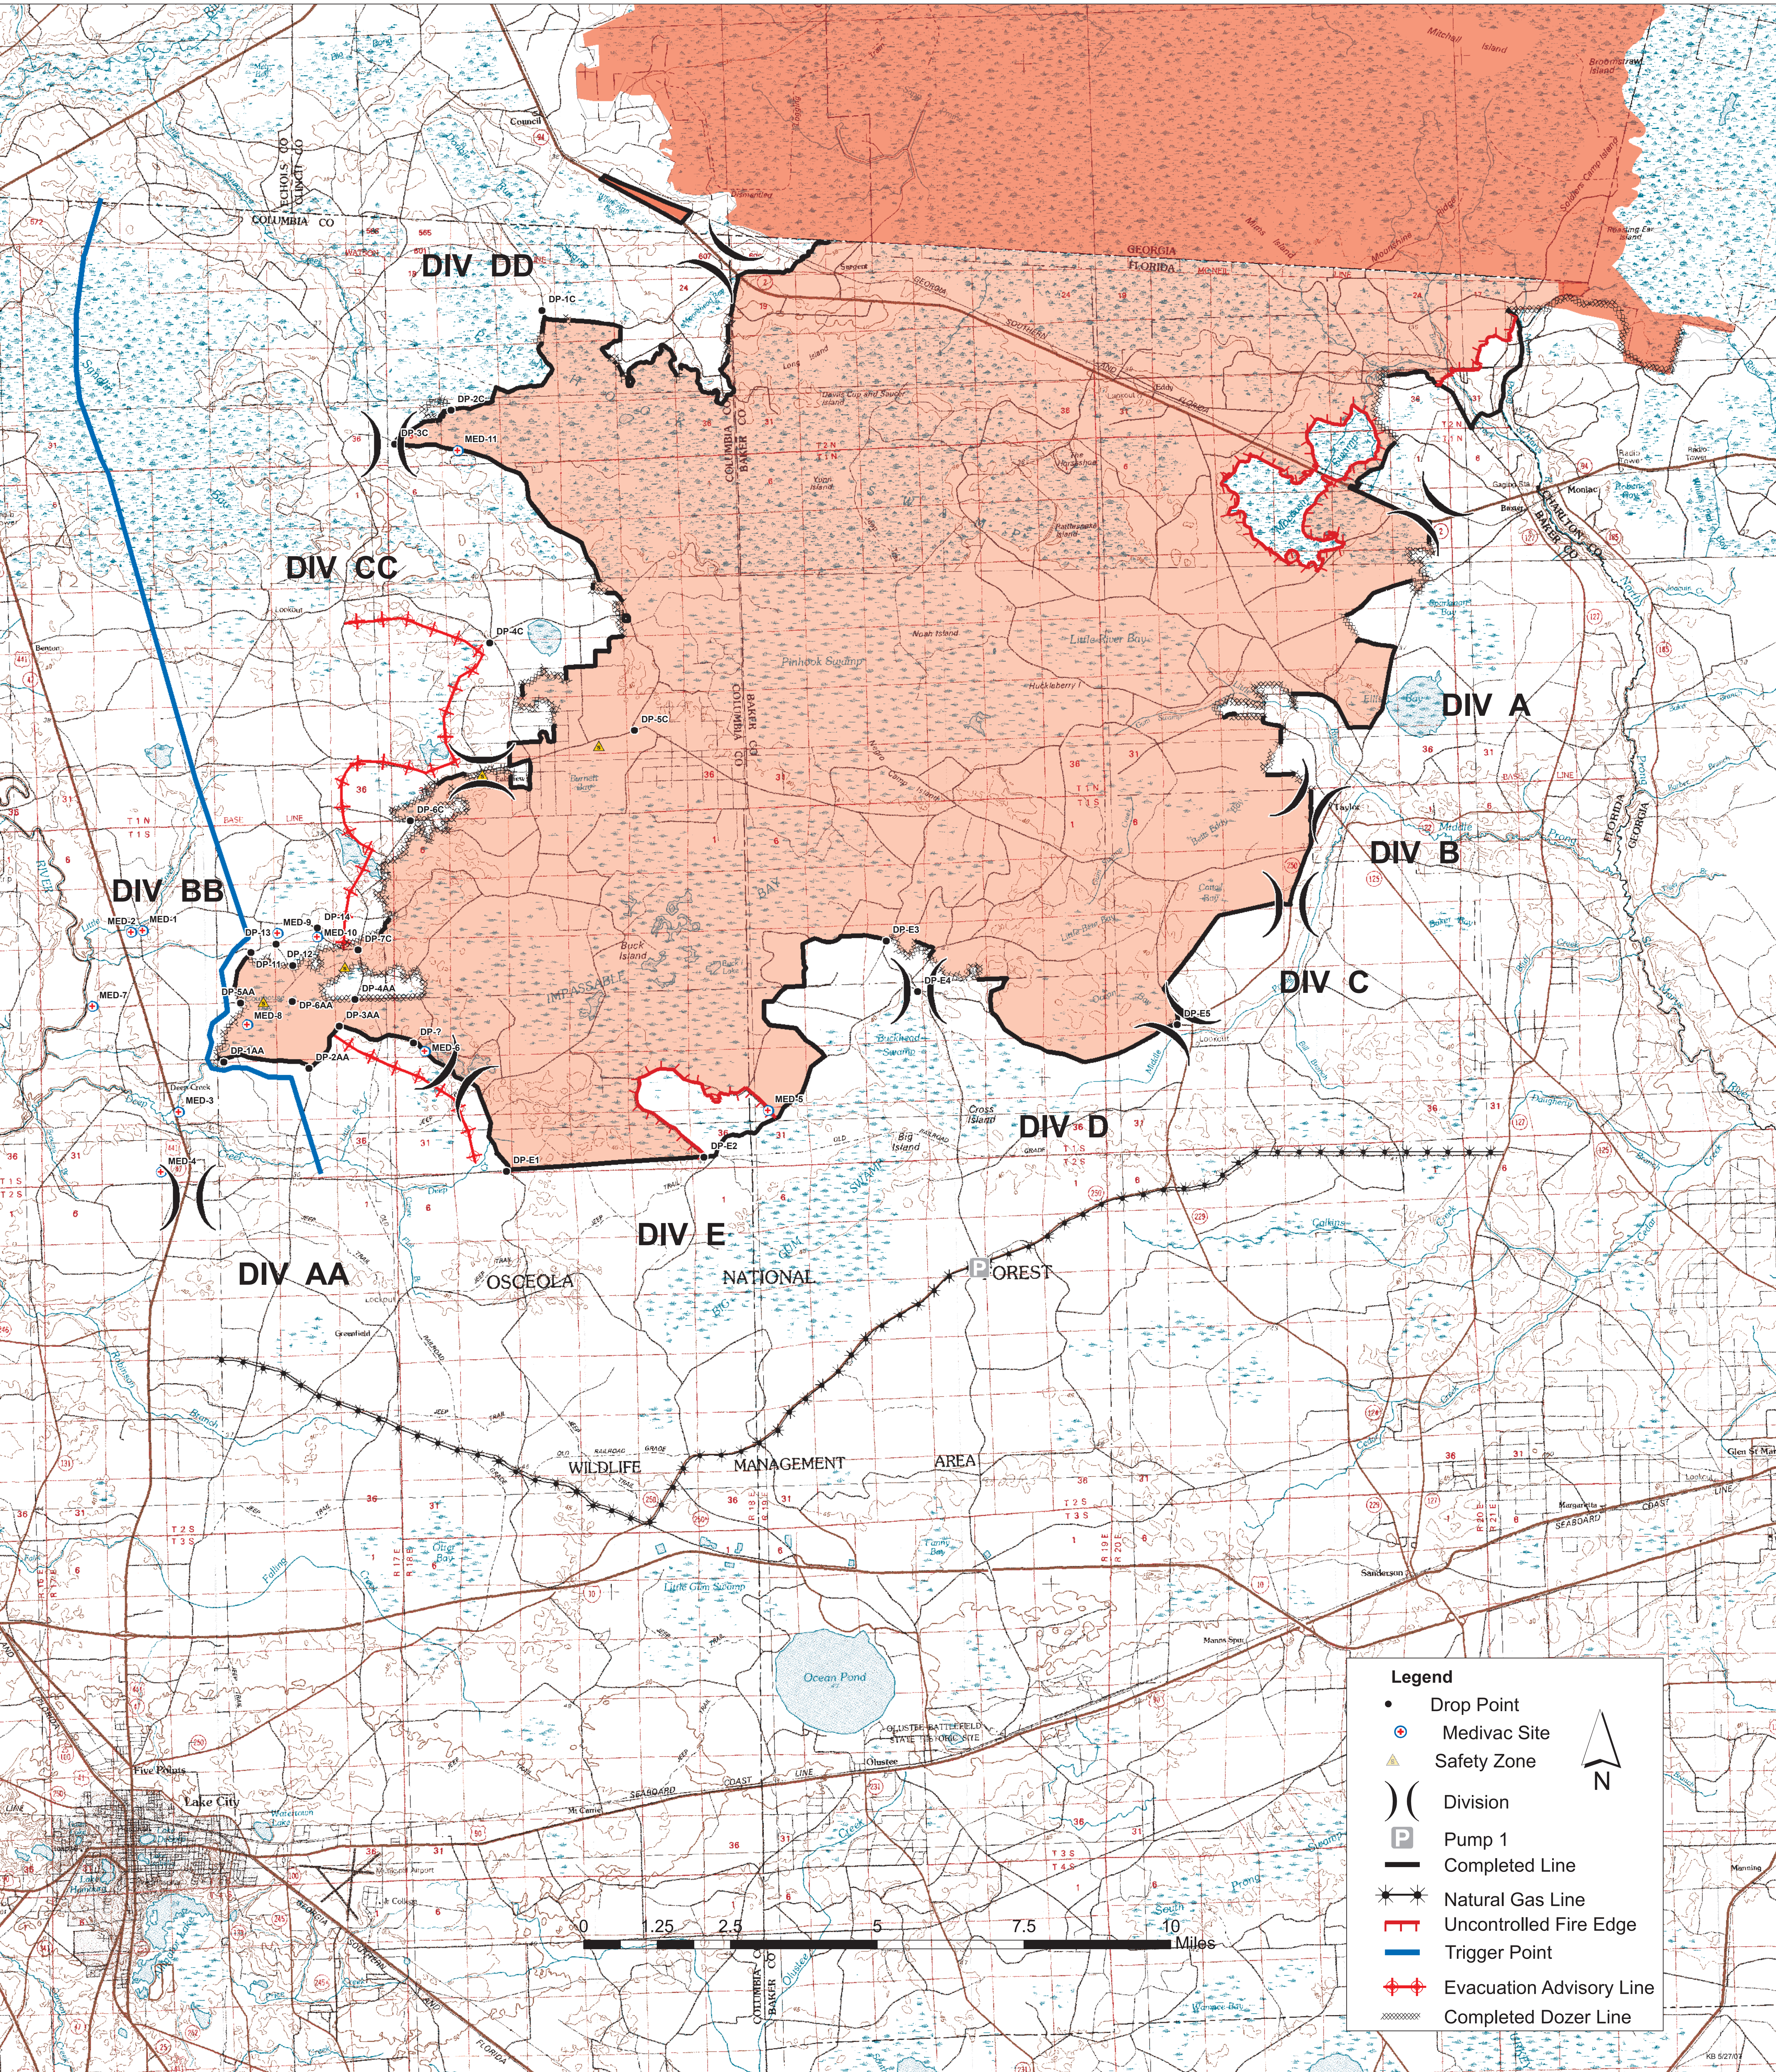

122,704 Acres

# Florida Bugaboo Fire

Briefing Map 05/28/07  
Perimeter as of 05/27/07 1300

FL - FNF - 7028

**Legend**

- Drop Point
- ⊕ Medivac Site
- ▲ Safety Zone
- ) ( Division
- P Pump 1
- Completed Line
- ✳ Natural Gas Line
- Uncontrolled Fire Edge
- Trigger Point
- ⚡ Evacuation Advisory Line
- ⊘ Completed Dozer Line