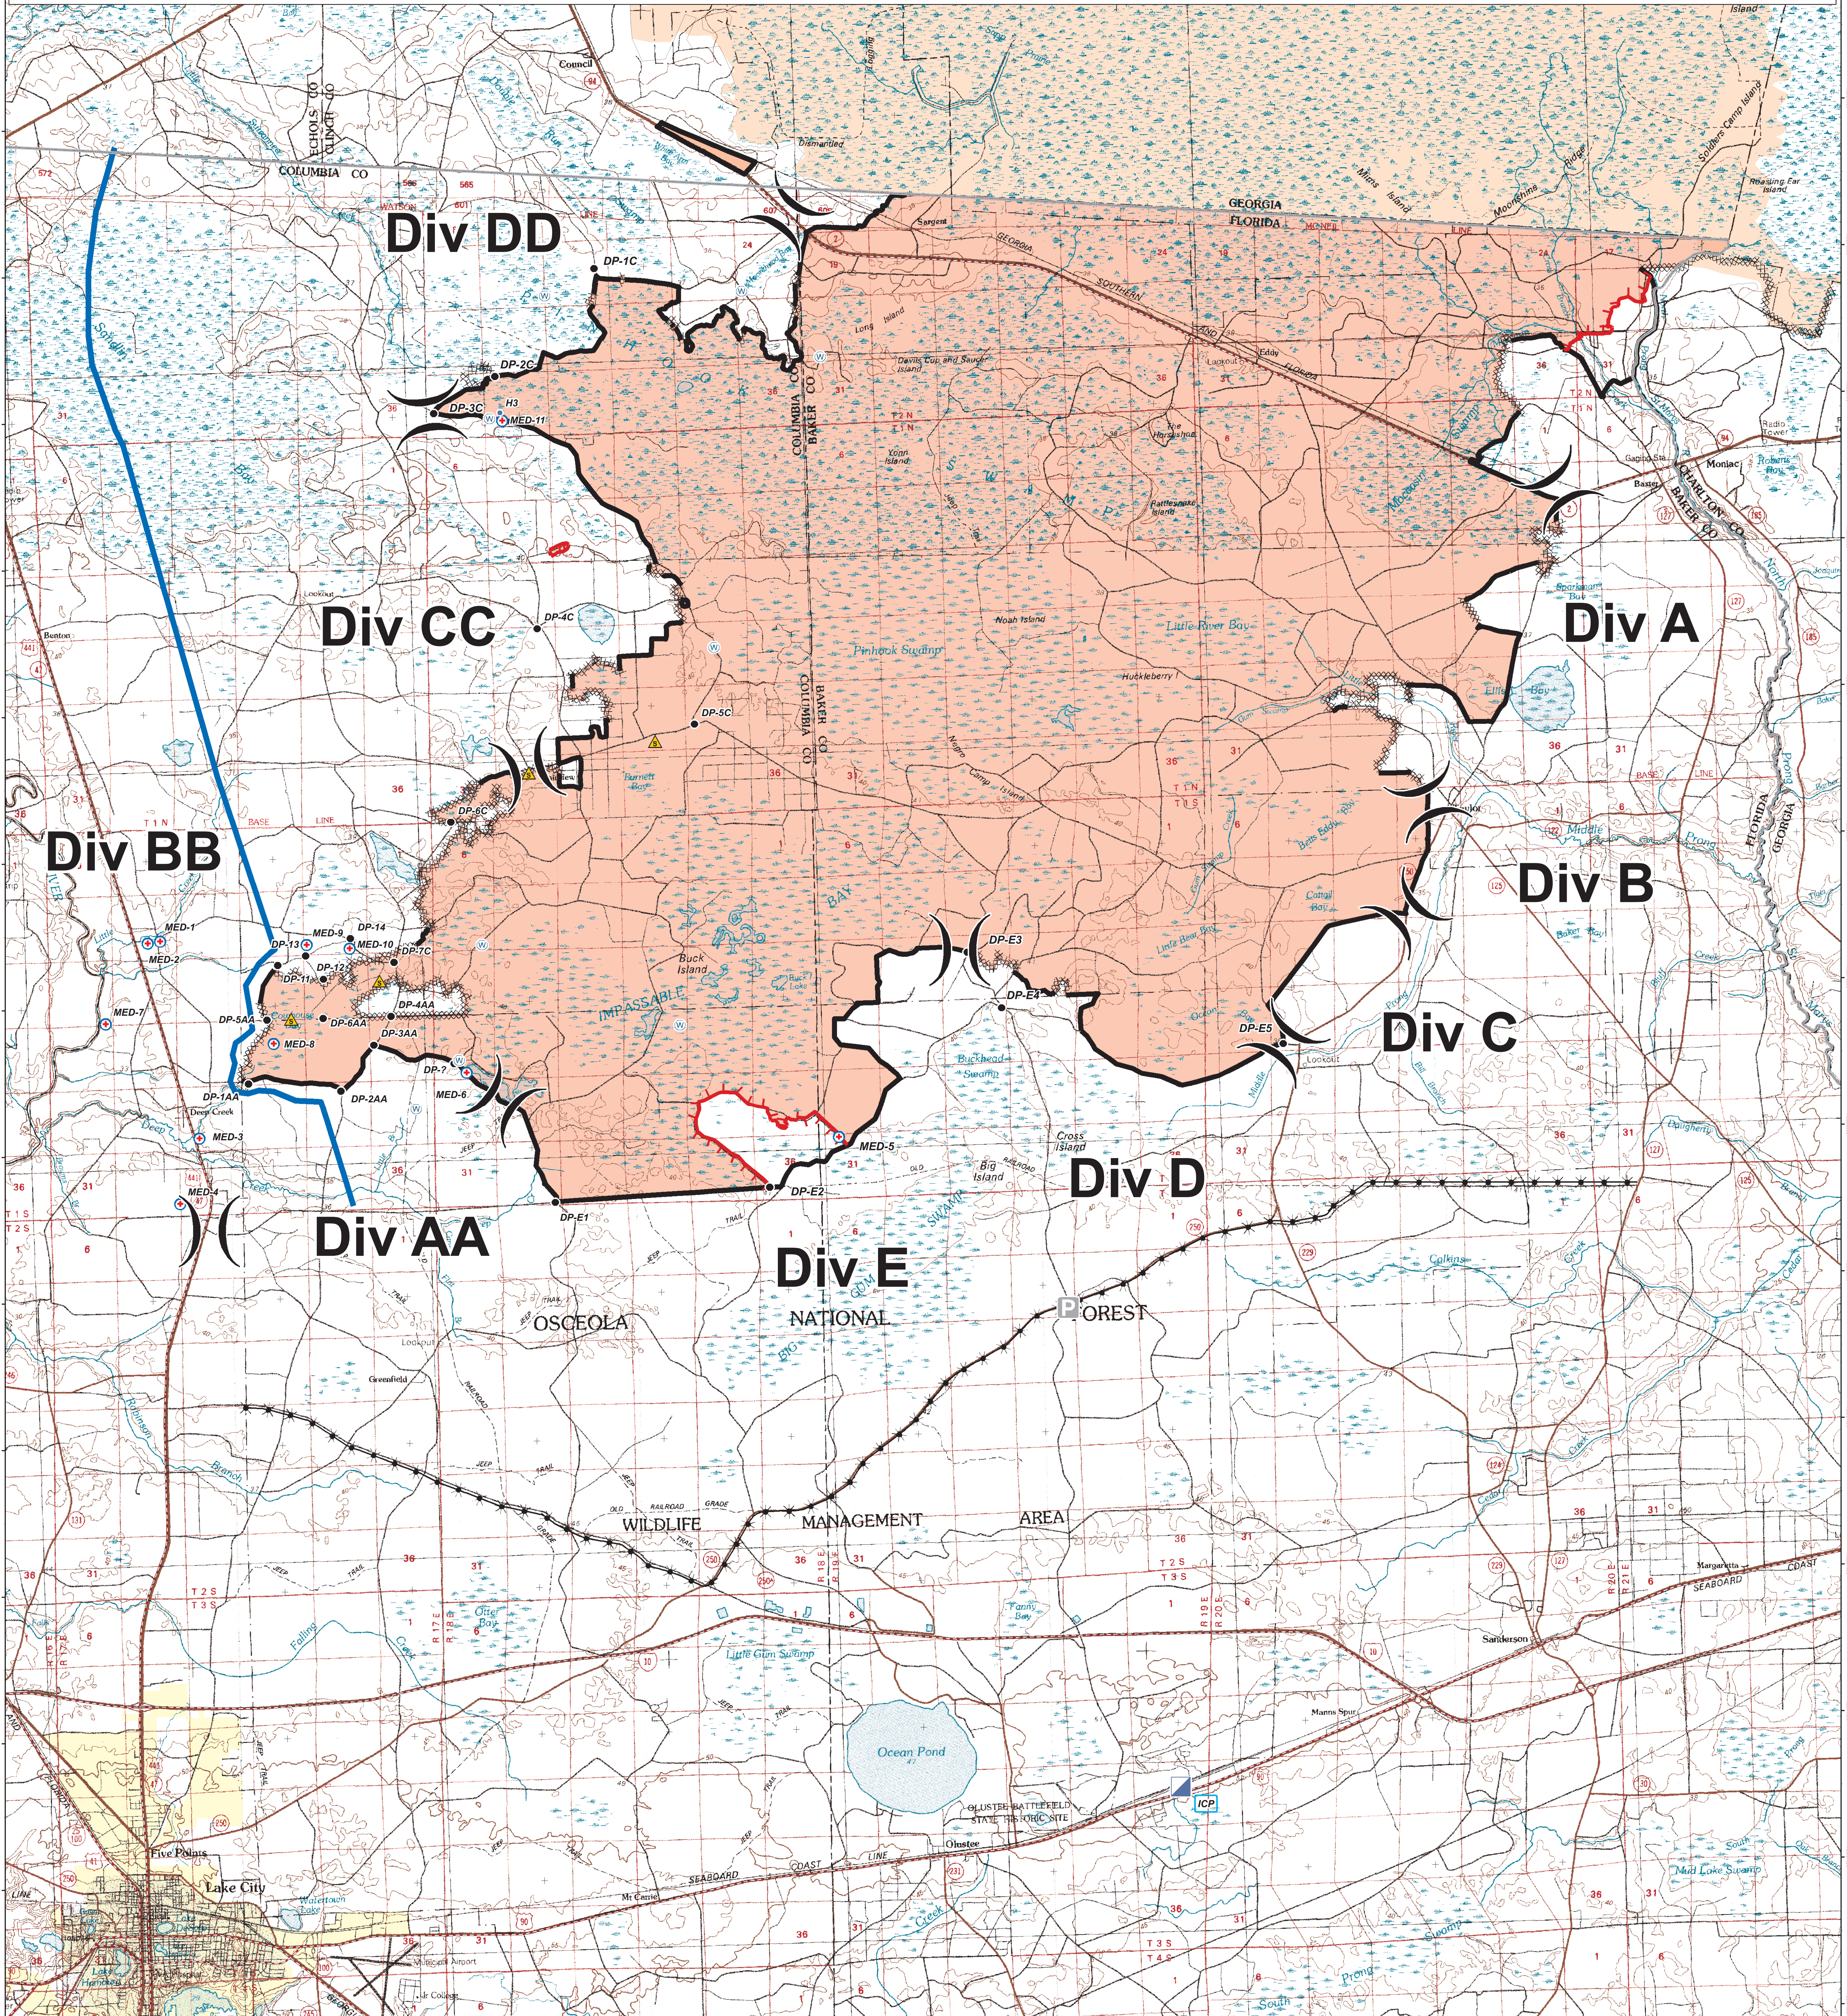

124,744 Acres

FLORIDA BUGABOO FIRE

Briefing Map 05/30/07
Perimeter as of 05/29/07 1800hrs

FL - FNF - 7028

1. **Legend**
2. Drop Point
   - ⌋ Division
   - Safety Zone
   - Helispot
   - ⊠ Pump
   - ⊕ Medivac Site
   - ⊕ Water Source (Dip Site)
   - ⊠ Incident Command Post
   - ⊠ Uncontrolled Fire Edge
   - ⊠ Completed Dozer Line

- Completed Line
- Trigger Point
- ⊠ Evacuation Advisory Line
- ⊠ Natural Gas Line
- ⊠ Areas of Scattered Heat