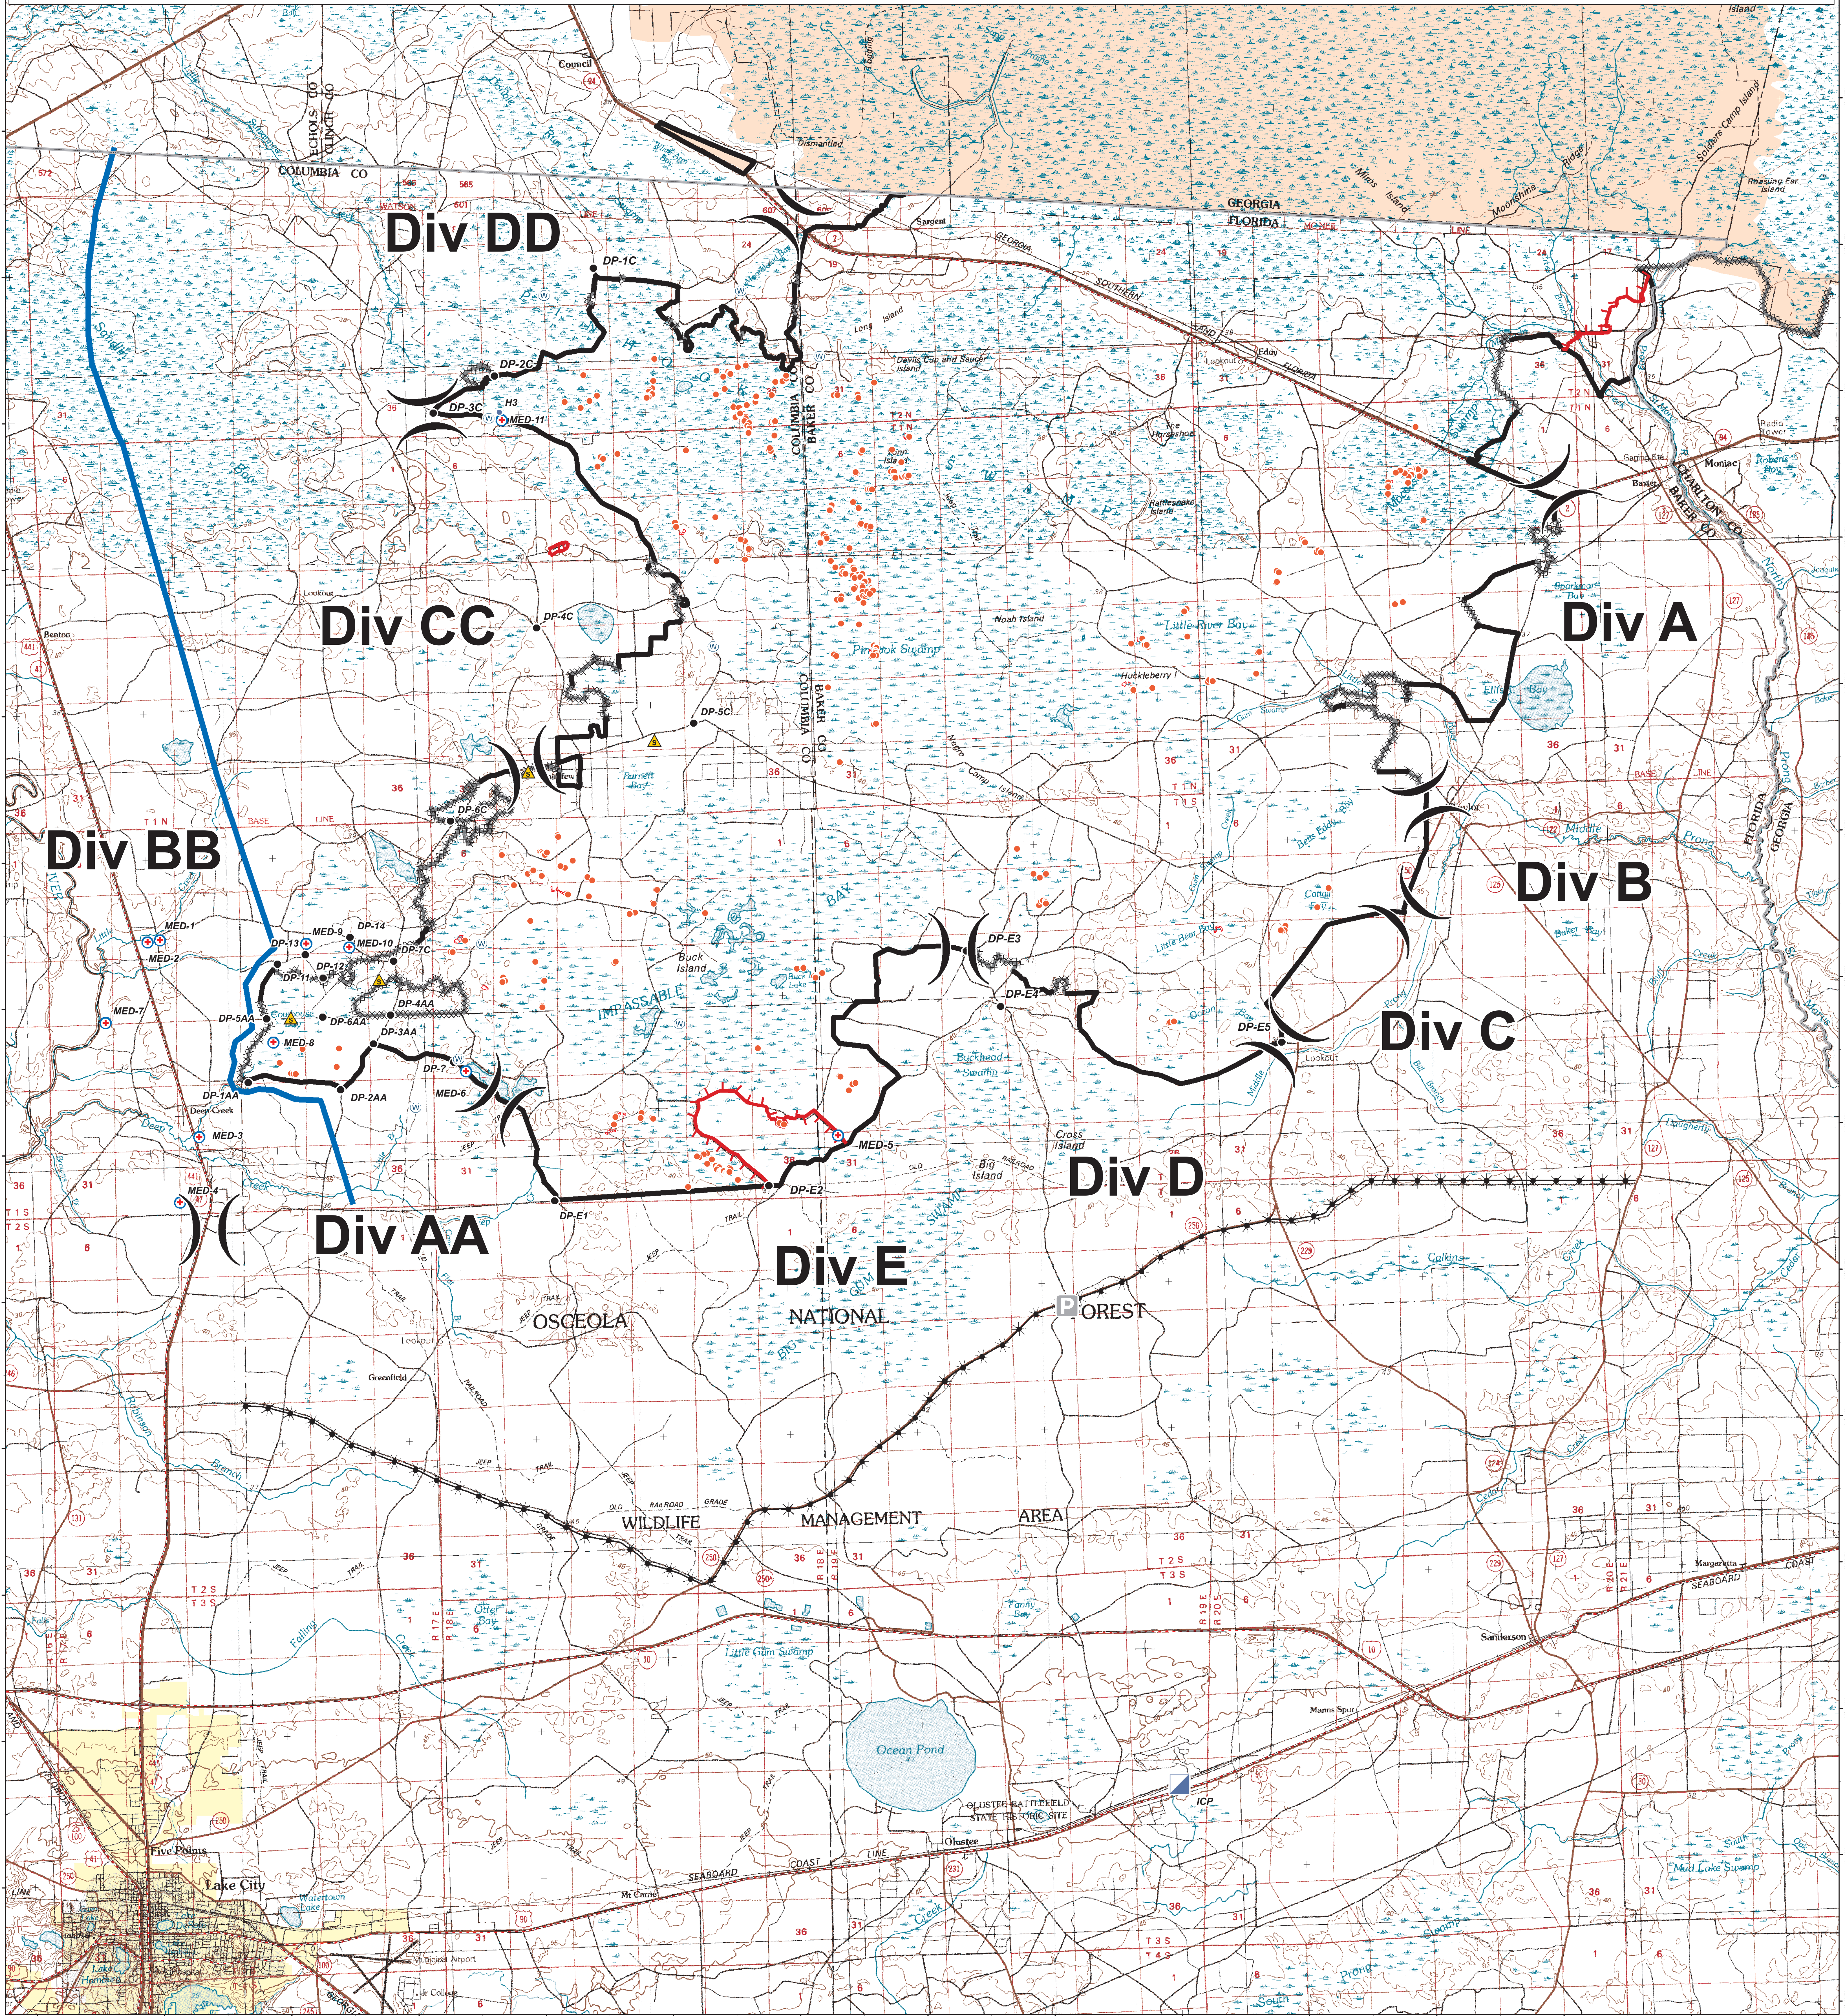

124,584 Acres

FLORIDA BUGABOO FIRE

Infrared Map 05/30/07
Perimeter as of 05/29/07 1800hrs

FL - FNF - 7028

Legend

- Drop Point
- ⌋ Division
- ▲ Safety Zone
- Helispot
- ⊠ Pump
- ⊕ Medivac Site
- ⊕ Water Source (Dip Site)
- ⊠ Incident Command Post
- ⊠ Uncontrolled Fire Edge
- ⊠ Completed Dozer Line

- Completed Line
- Trigger Point
- ⊠ Evacuation Advisory Line
- ⊠ Natural Gas Line
- Hotspots
- ⊠ Areas of Intense Heat

Vicinity Map