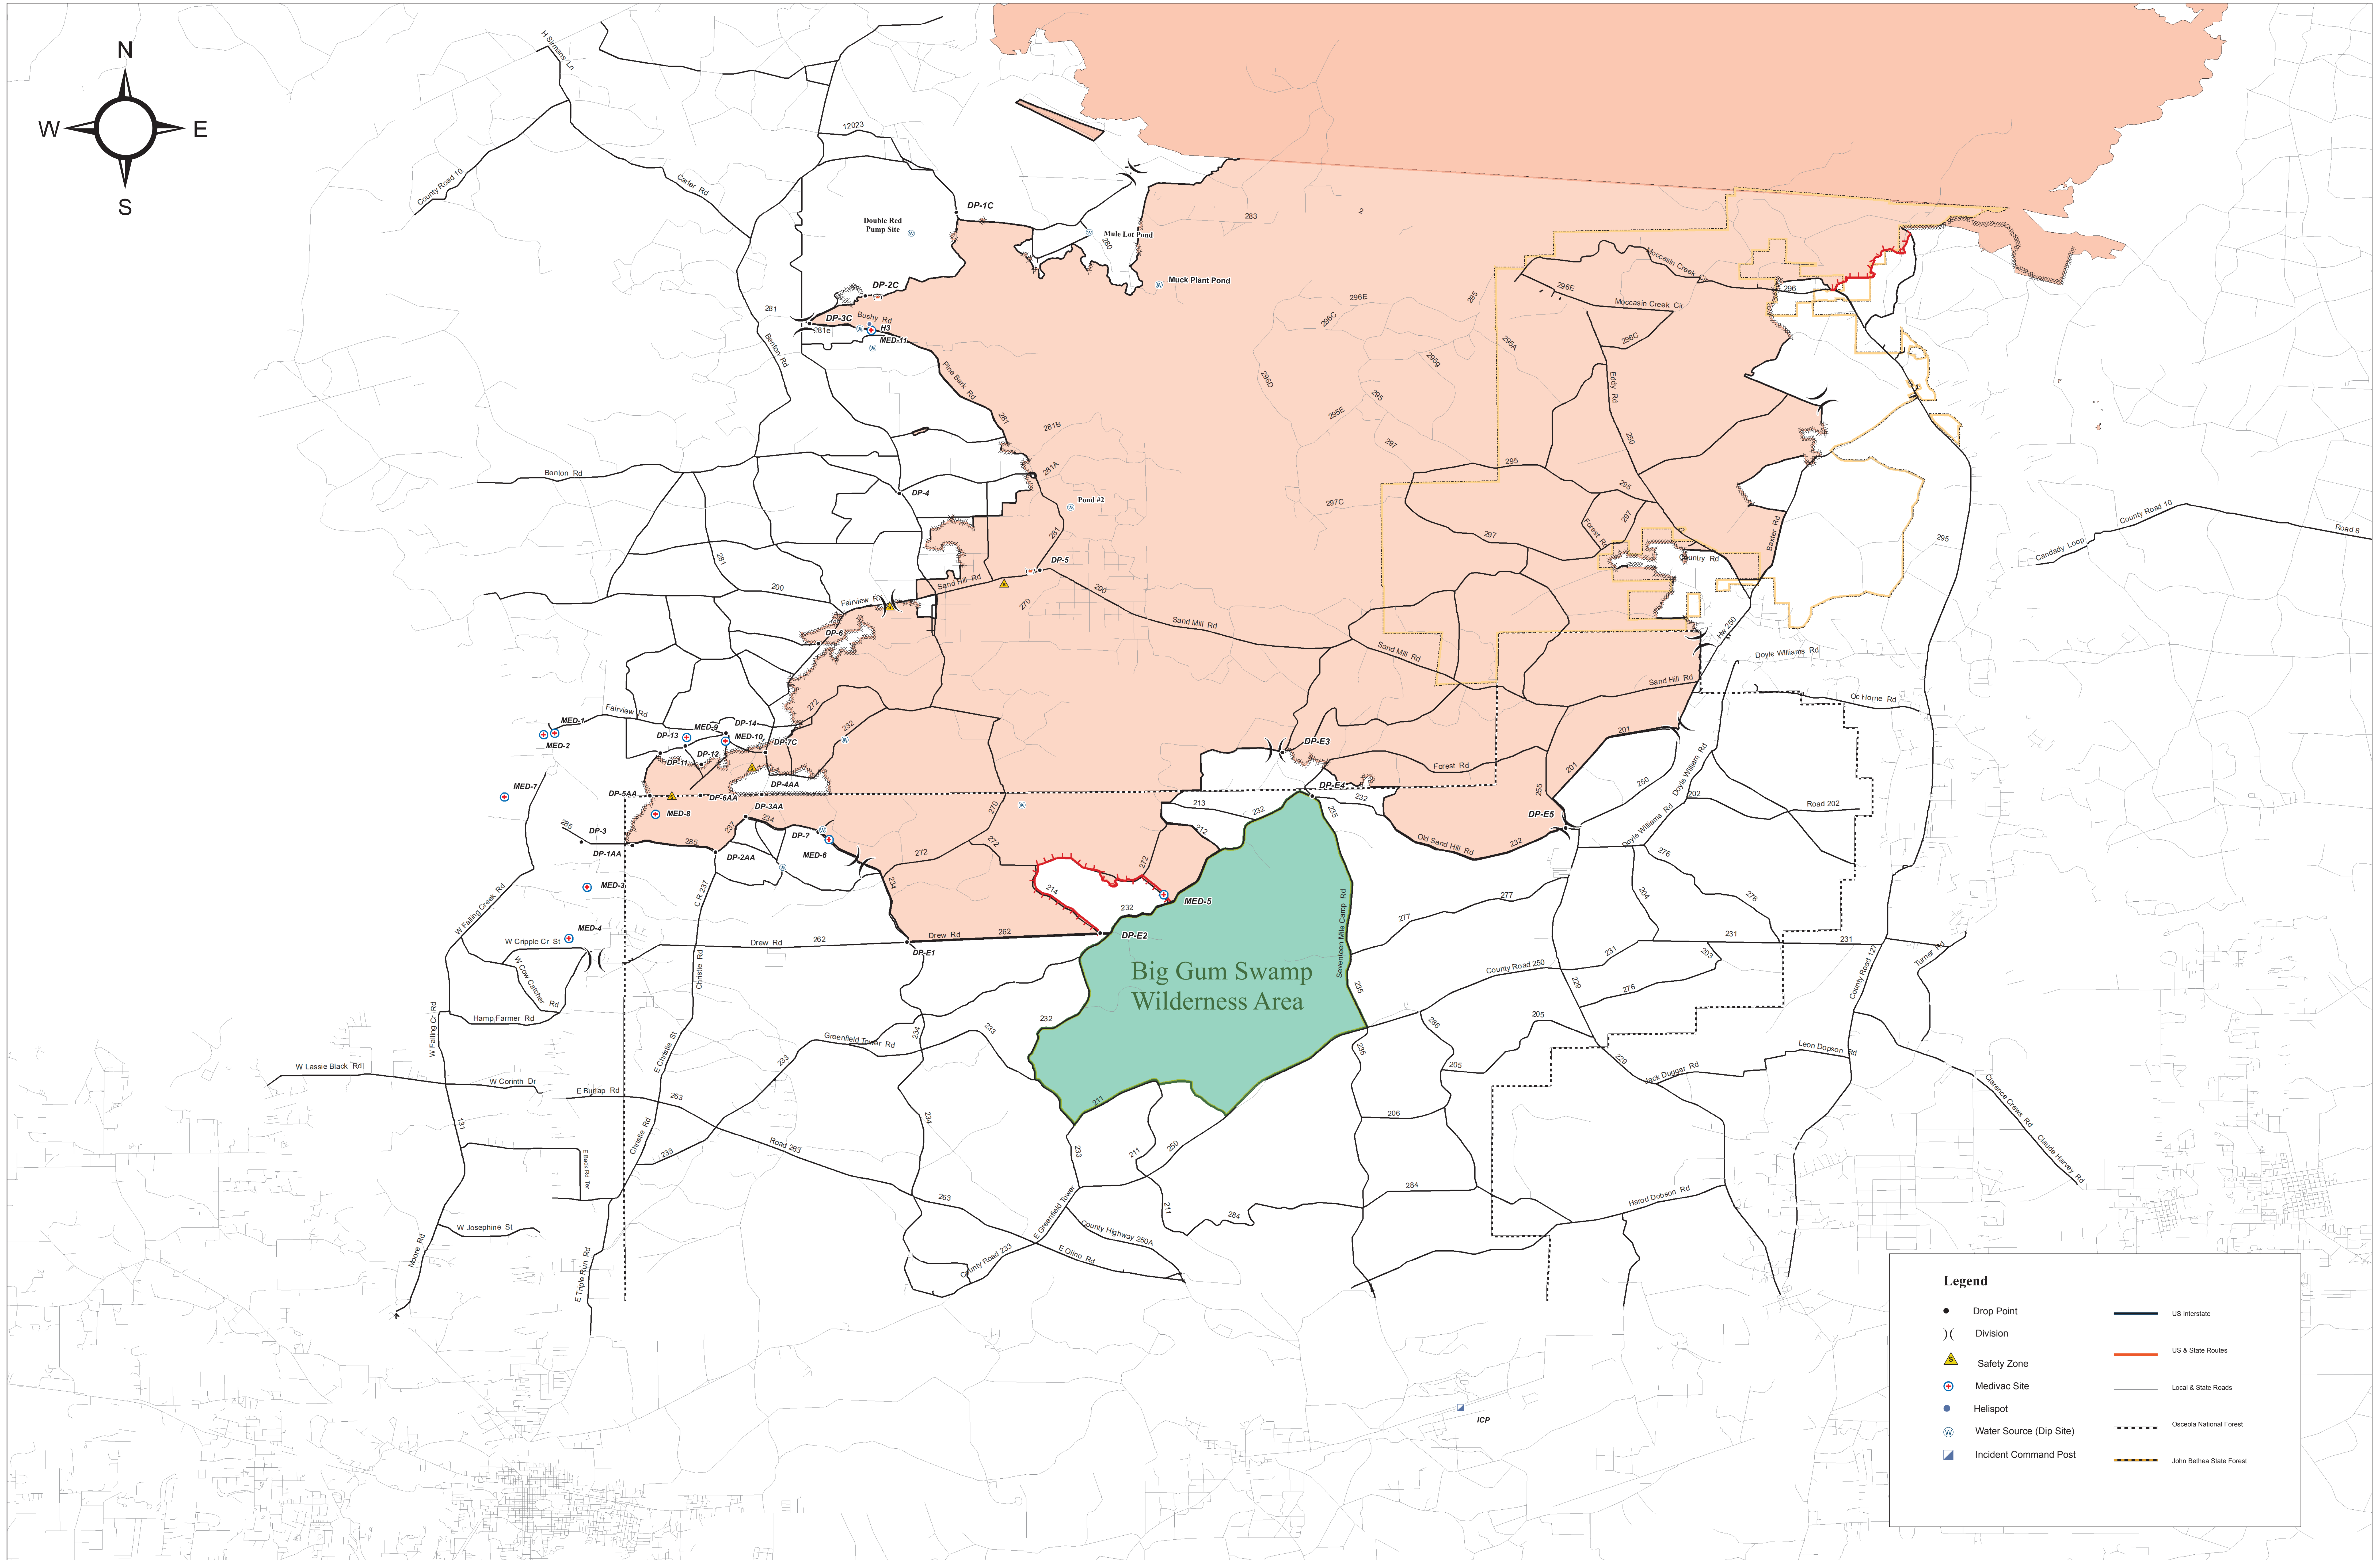

Florida Bugaboo Fire Transportation Map

May 30, 2007

Legend

- Drop Point
-) (Division
- ▲ Safety Zone
- Medicav Site
- Helispot
- ⊕ Water Source (Dip Site)
- Ⓜ Incident Command Post
- US Interstate
- US & State Routes
- Local & State Roads
- - - Osceola National Forest
- - - John Bethea State Forest