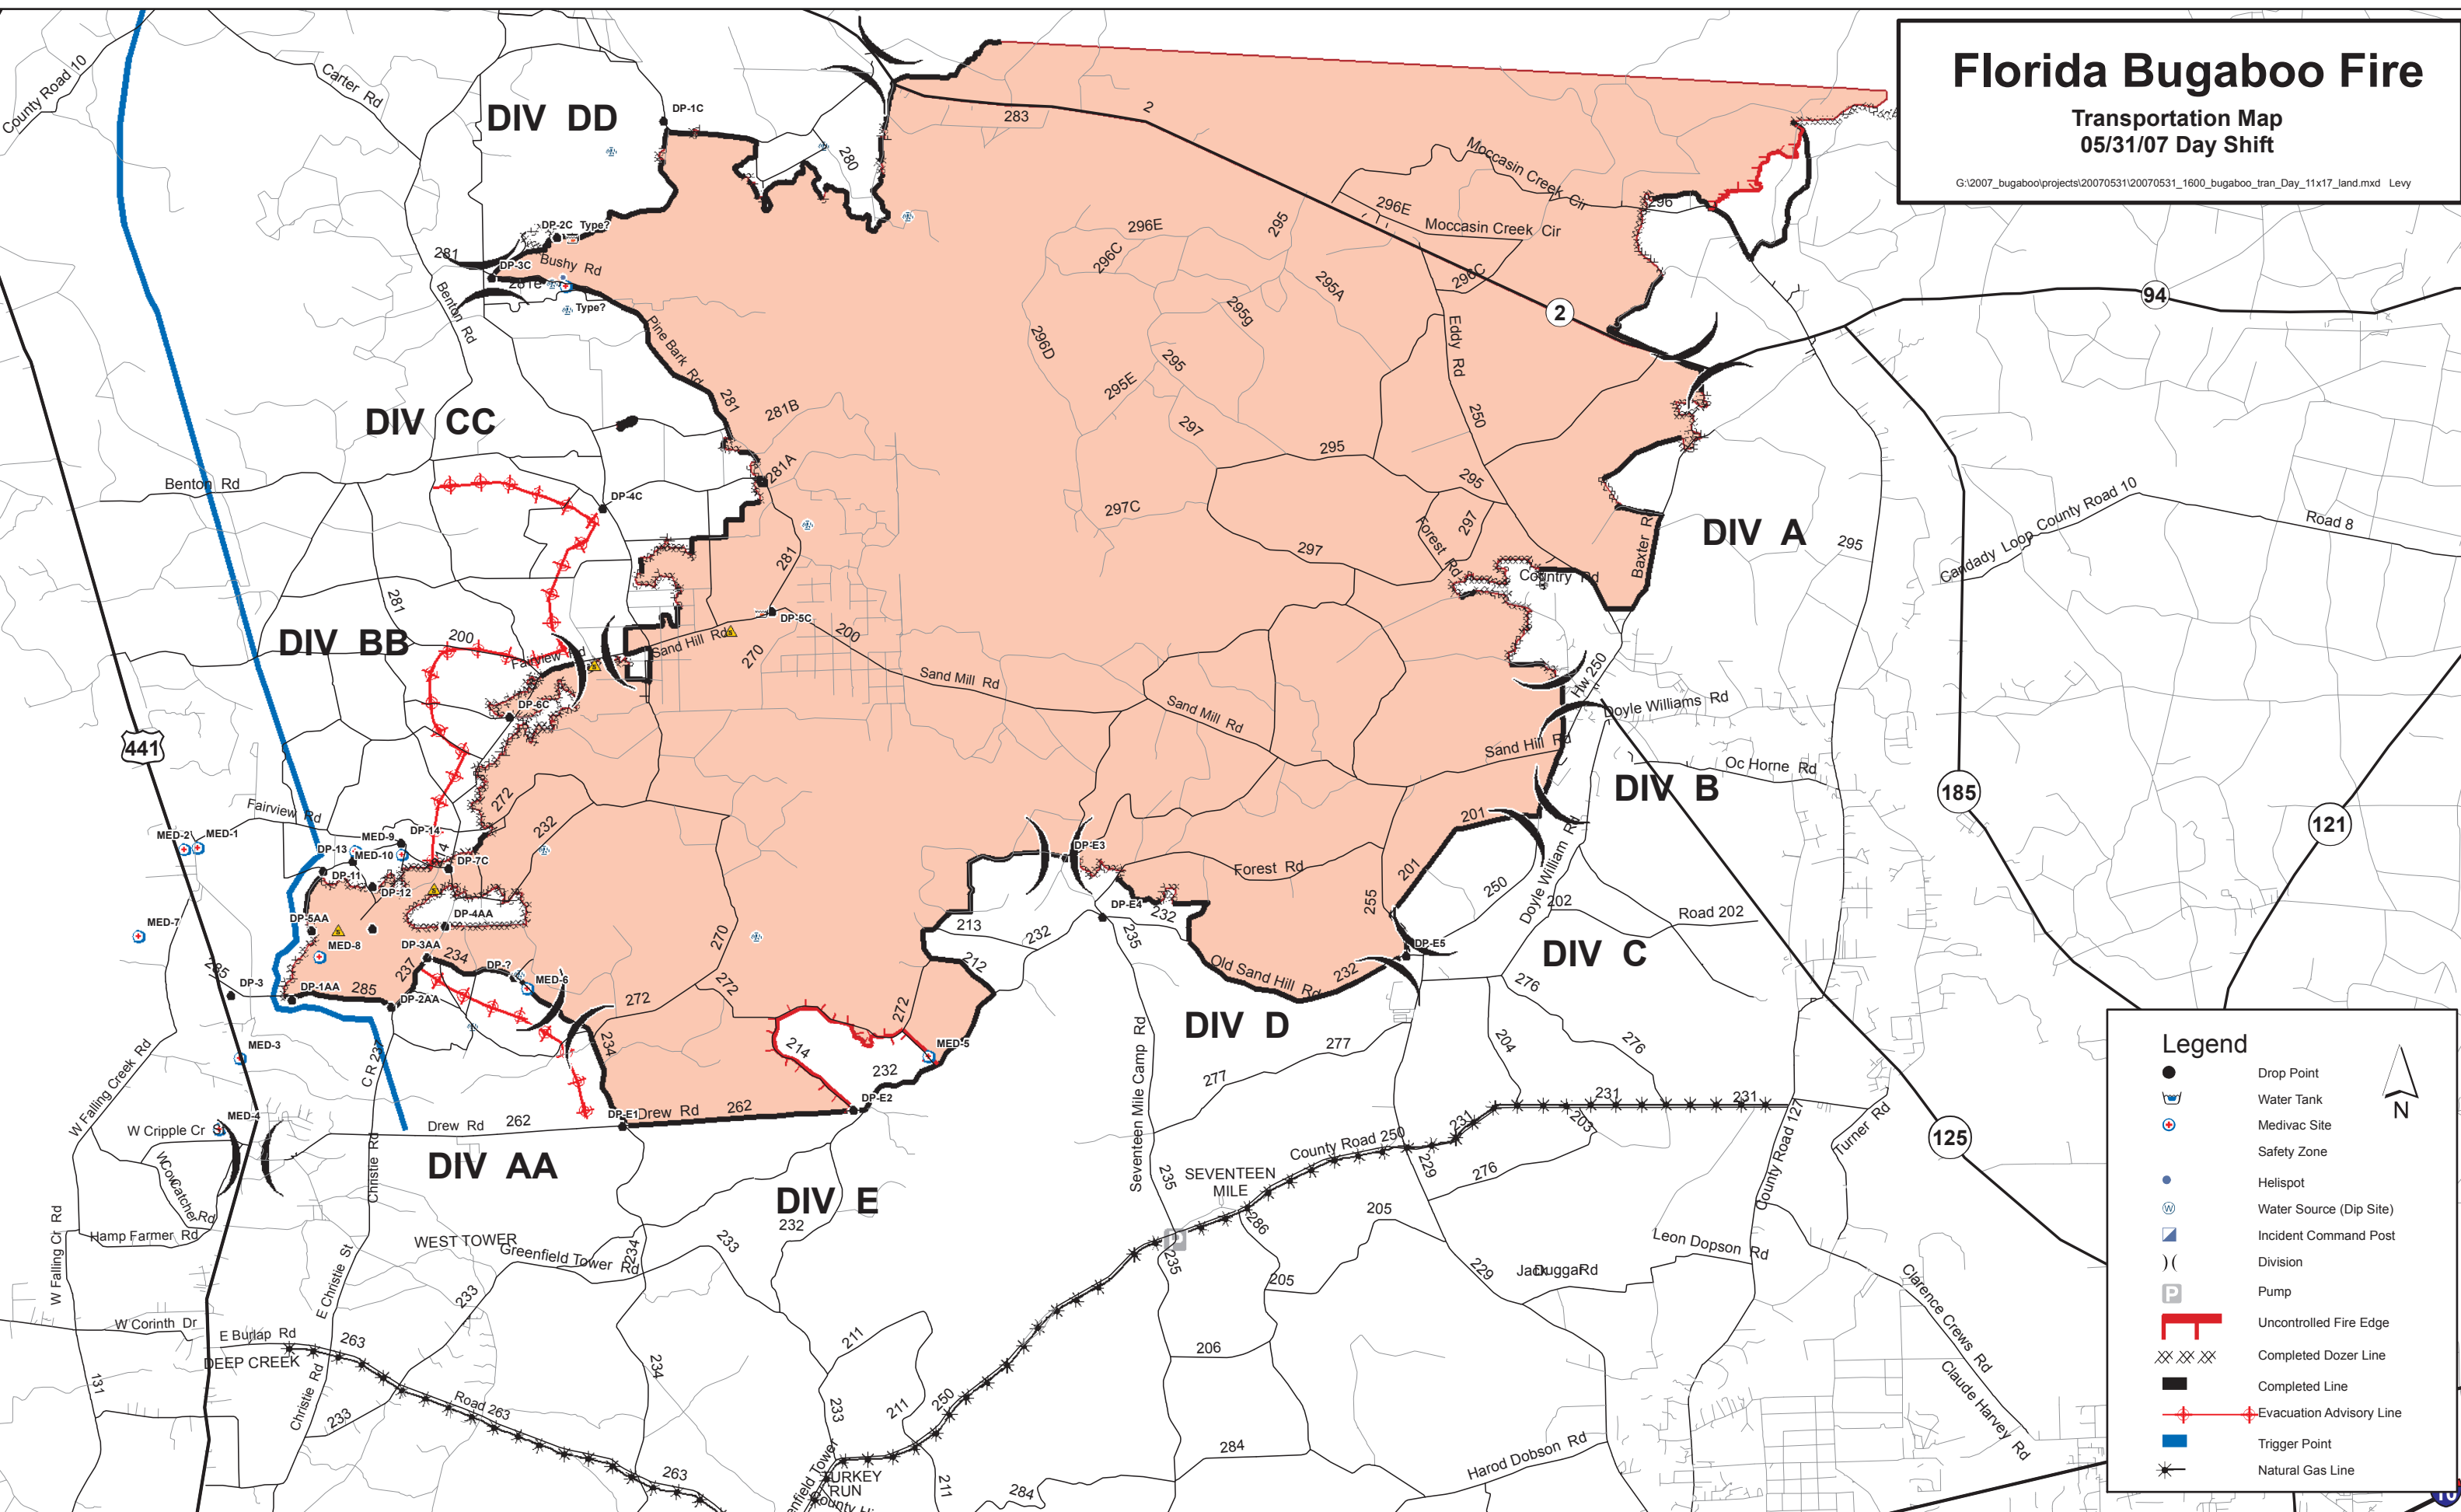

Florida Bugaboo Fire

Transportation Map
05/31/07 Day Shift

G:\2007_bugaboo\projects\20070531\20070531_1600_bugaboo_tran_Day_11x17_land.mxd Levy

Legend

- Drop Point
- ☒ Water Tank
- ☒ Medivac Site
- ⊞ Safety Zone
- Helispot
- ☒ Water Source (Dip Site)
- ☒ Incident Command Post
-) (Division
- ☒ Pump
- Uncontrolled Fire Edge
- ☒ ☒ ☒ Completed Dozer Line
- Completed Line
- ◆ ◆ ◆ Evacuation Advisory Line
- ☒ Trigger Point
- ★ Natural Gas Line