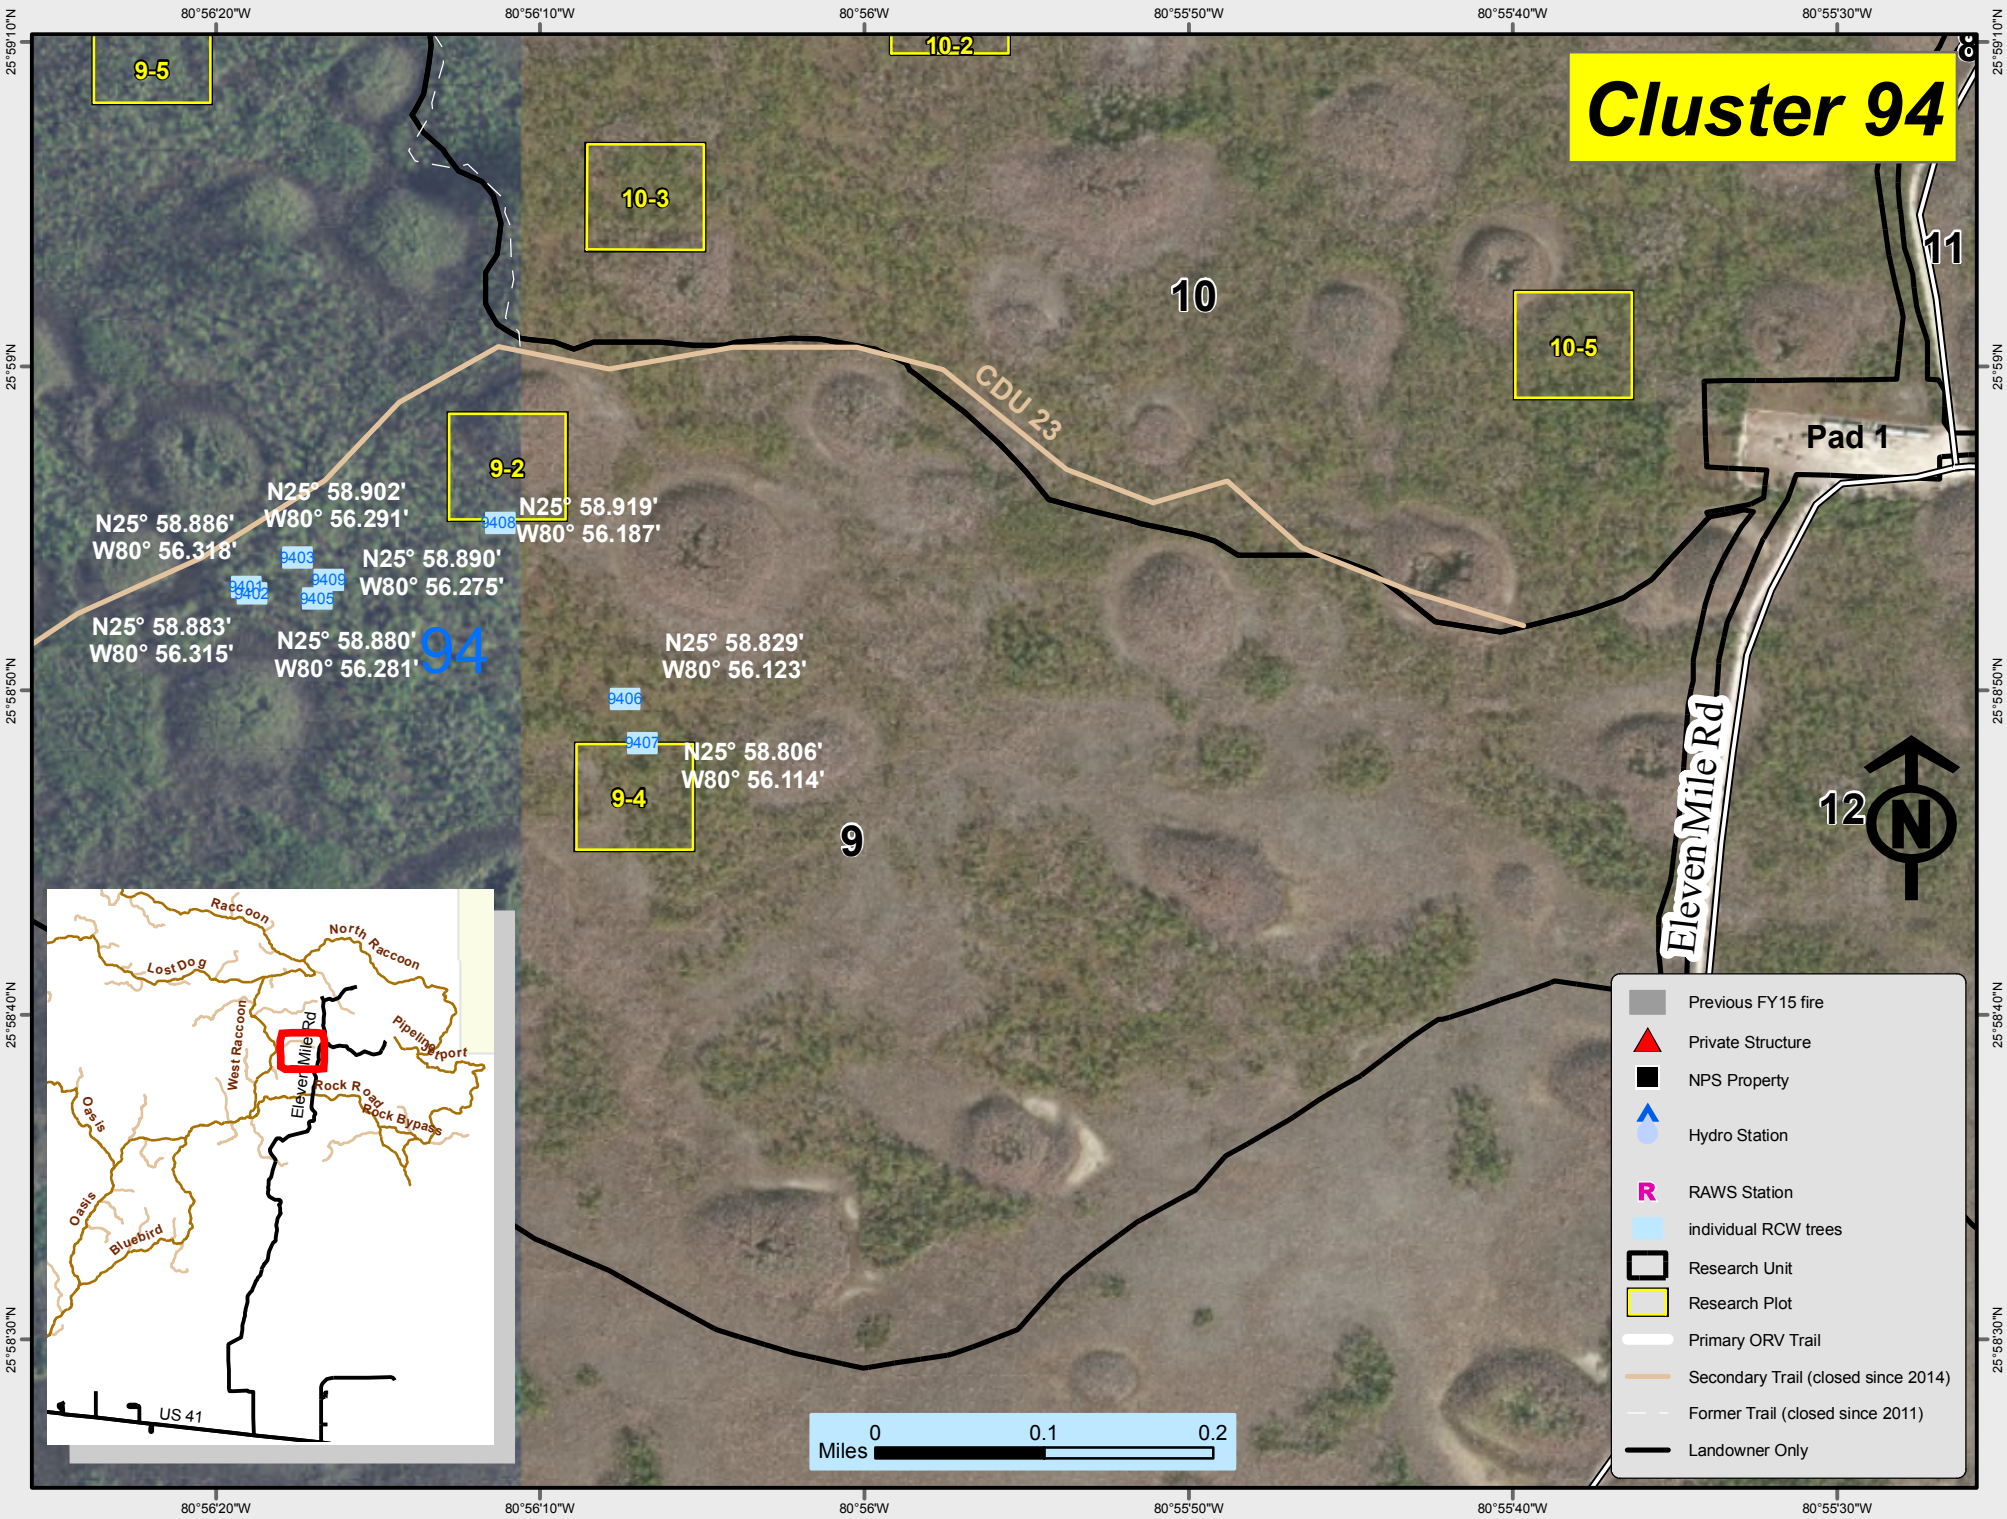

Cluster 94

- Previous FY 15 fire
- Private Structure
- NPS Property
- Hydro Station
- RAWs Station
- individual RCW trees
- Research Unit
- Research Plot
- Primary ORV Trail
- Secondary Trail (closed since 2014)
- Former Trail (closed since 2011)
- Landowner Only