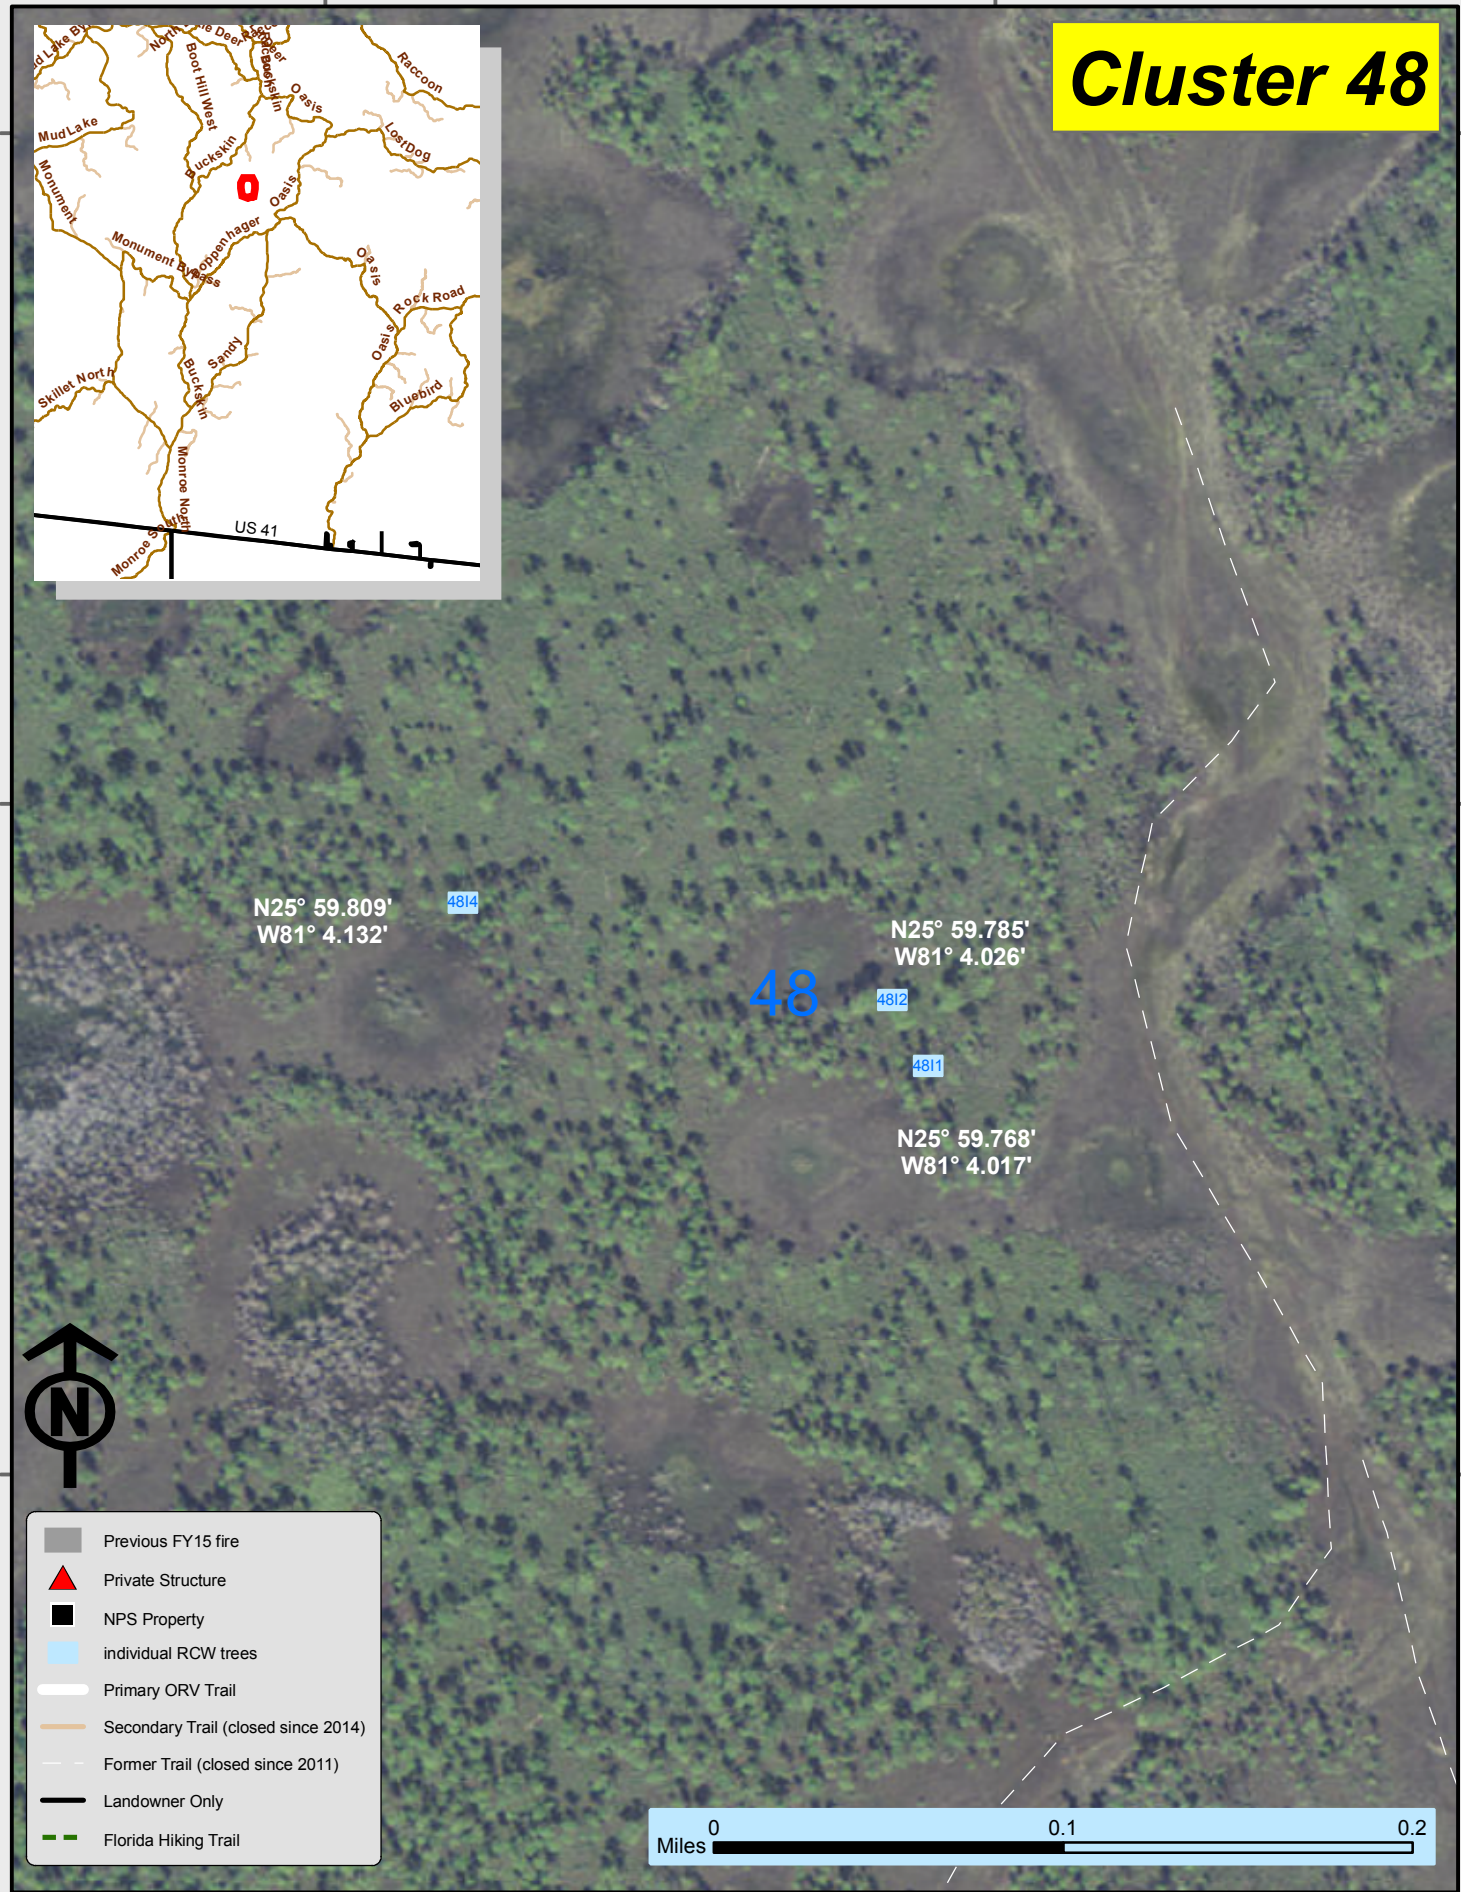

Cluster 48

- Previous FY15 fire
- Private Structure
- NPS Property
- individual RCW trees
- Primary ORV Trail
- Secondary Trail (closed since 2014)
- Former Trail (closed since 2011)
- Landowner Only
- Florida Hiking Trail