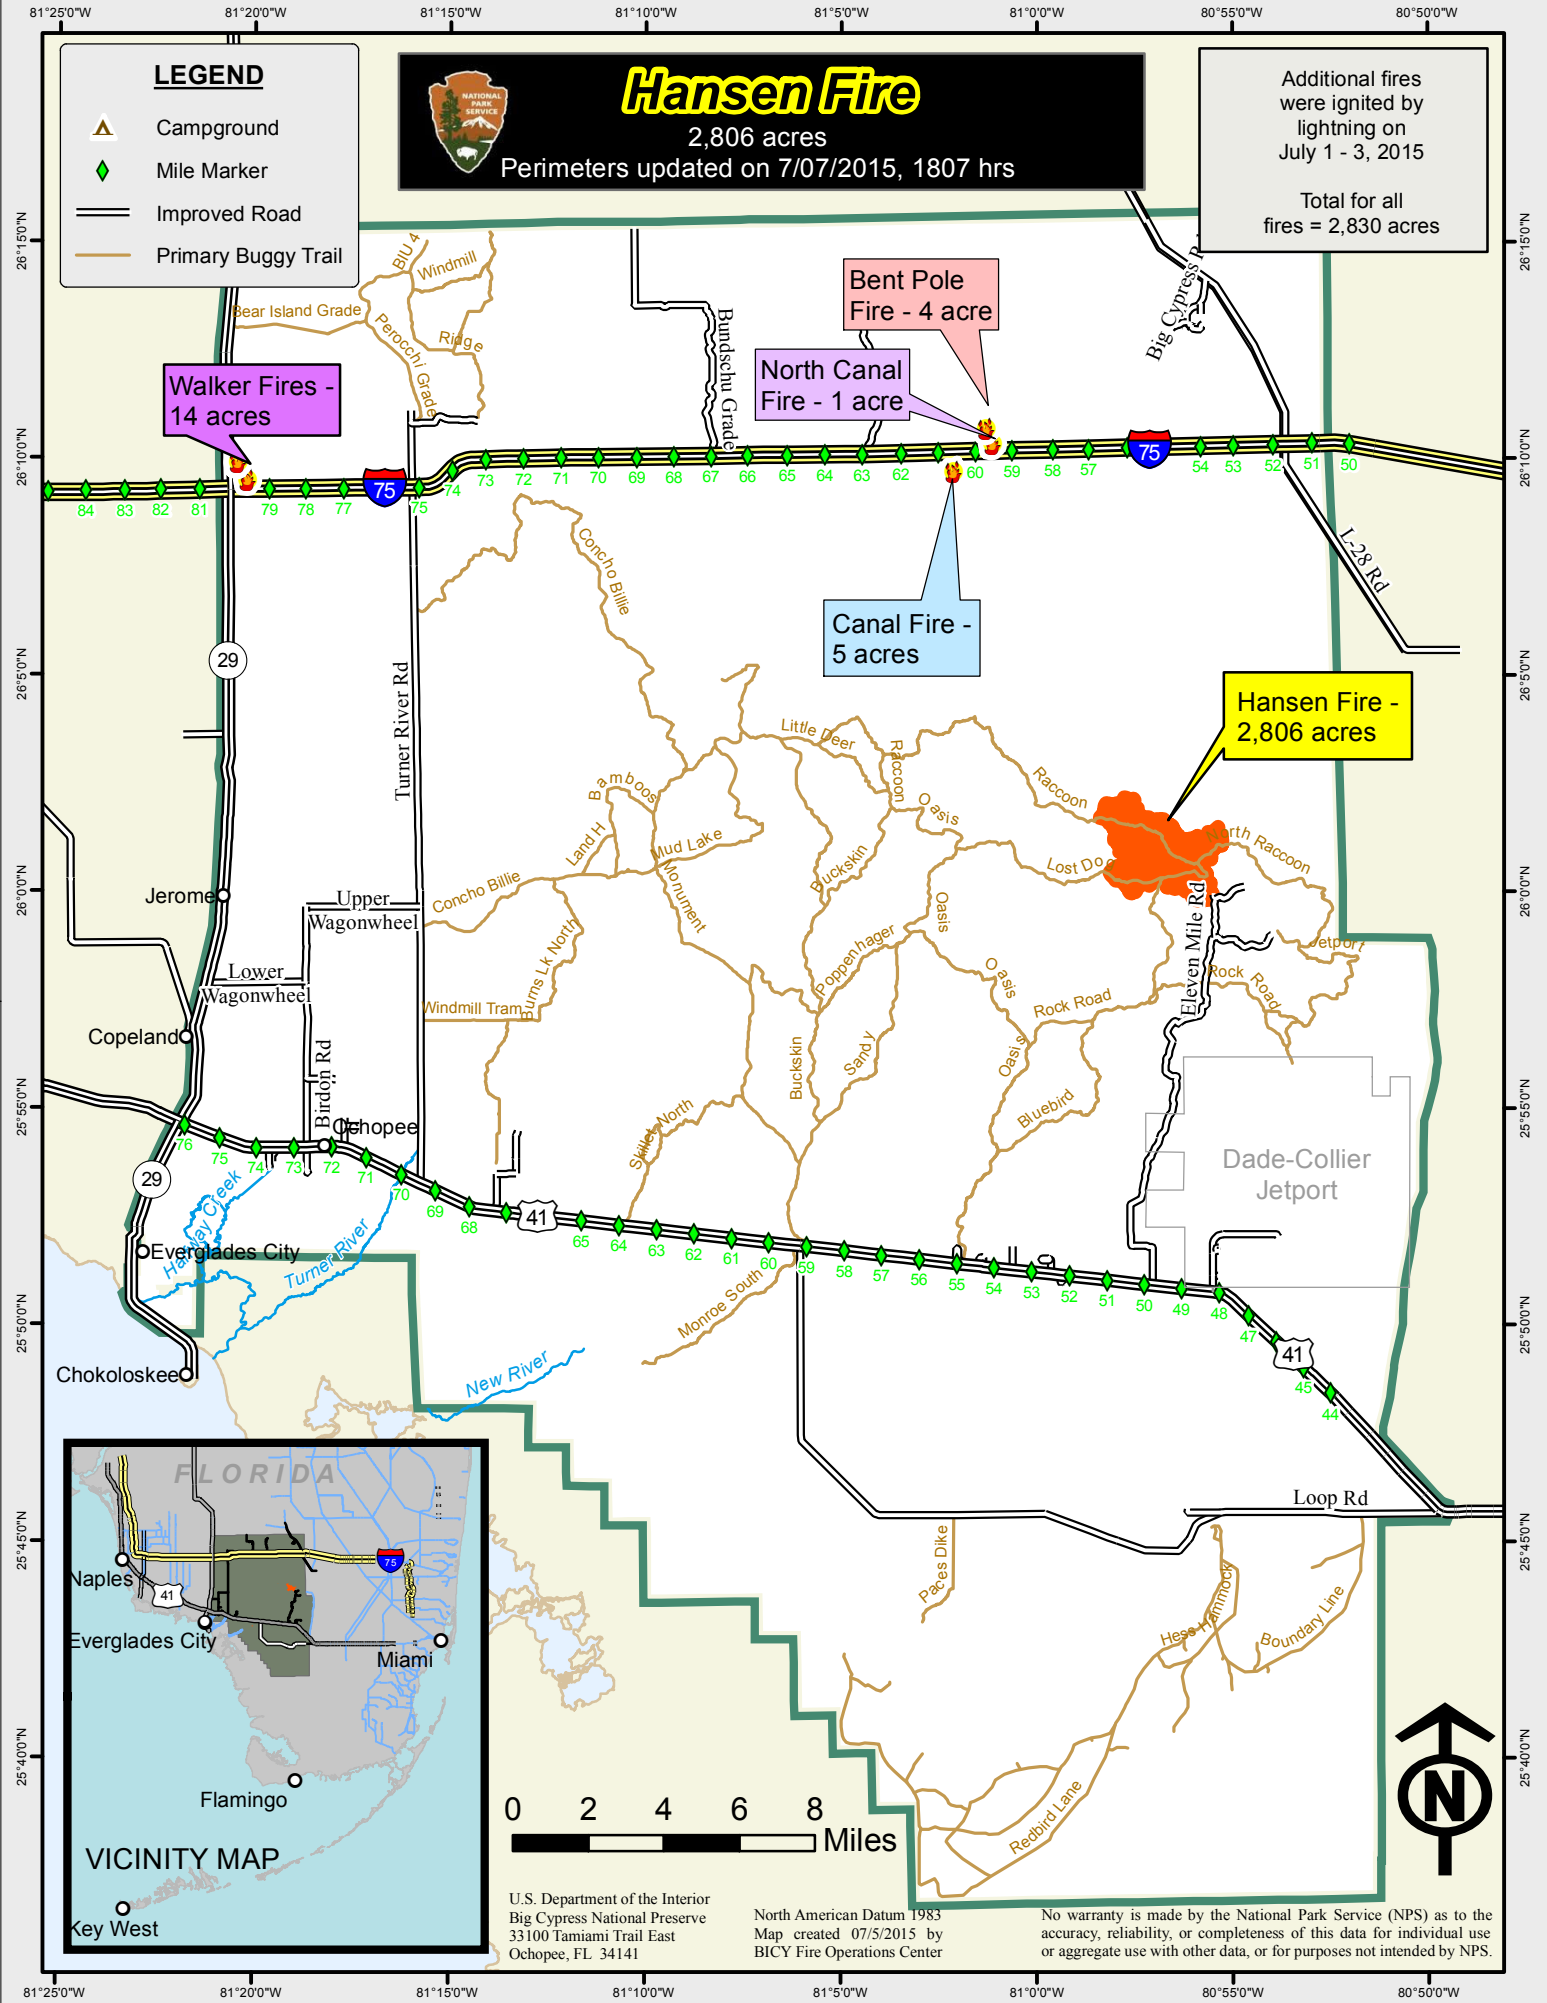

Hansen Fire

2,806 acres
Perimeters updated on 7/07/2015, 1807 hrs

Additional fires were ignited by lightning on July 1 - 3, 2015

Total for all fires = 2,830 acres

LEGEND

- Campground
- Mile Marker
- Improved Road
- Primary Buggy Trail

U.S. Department of the Interior
Big Cypress National Preserve
33100 Tamiami Trail East
Ochopee, FL 34141

North American Datum 1983
Map created 07/5/2015 by
BICY Fire Operations Center

No warranty is made by the National Park Service (NPS) as to the accuracy, reliability, or completeness of this data for individual use or aggregate use with other data, or for purposes not intended by NPS.