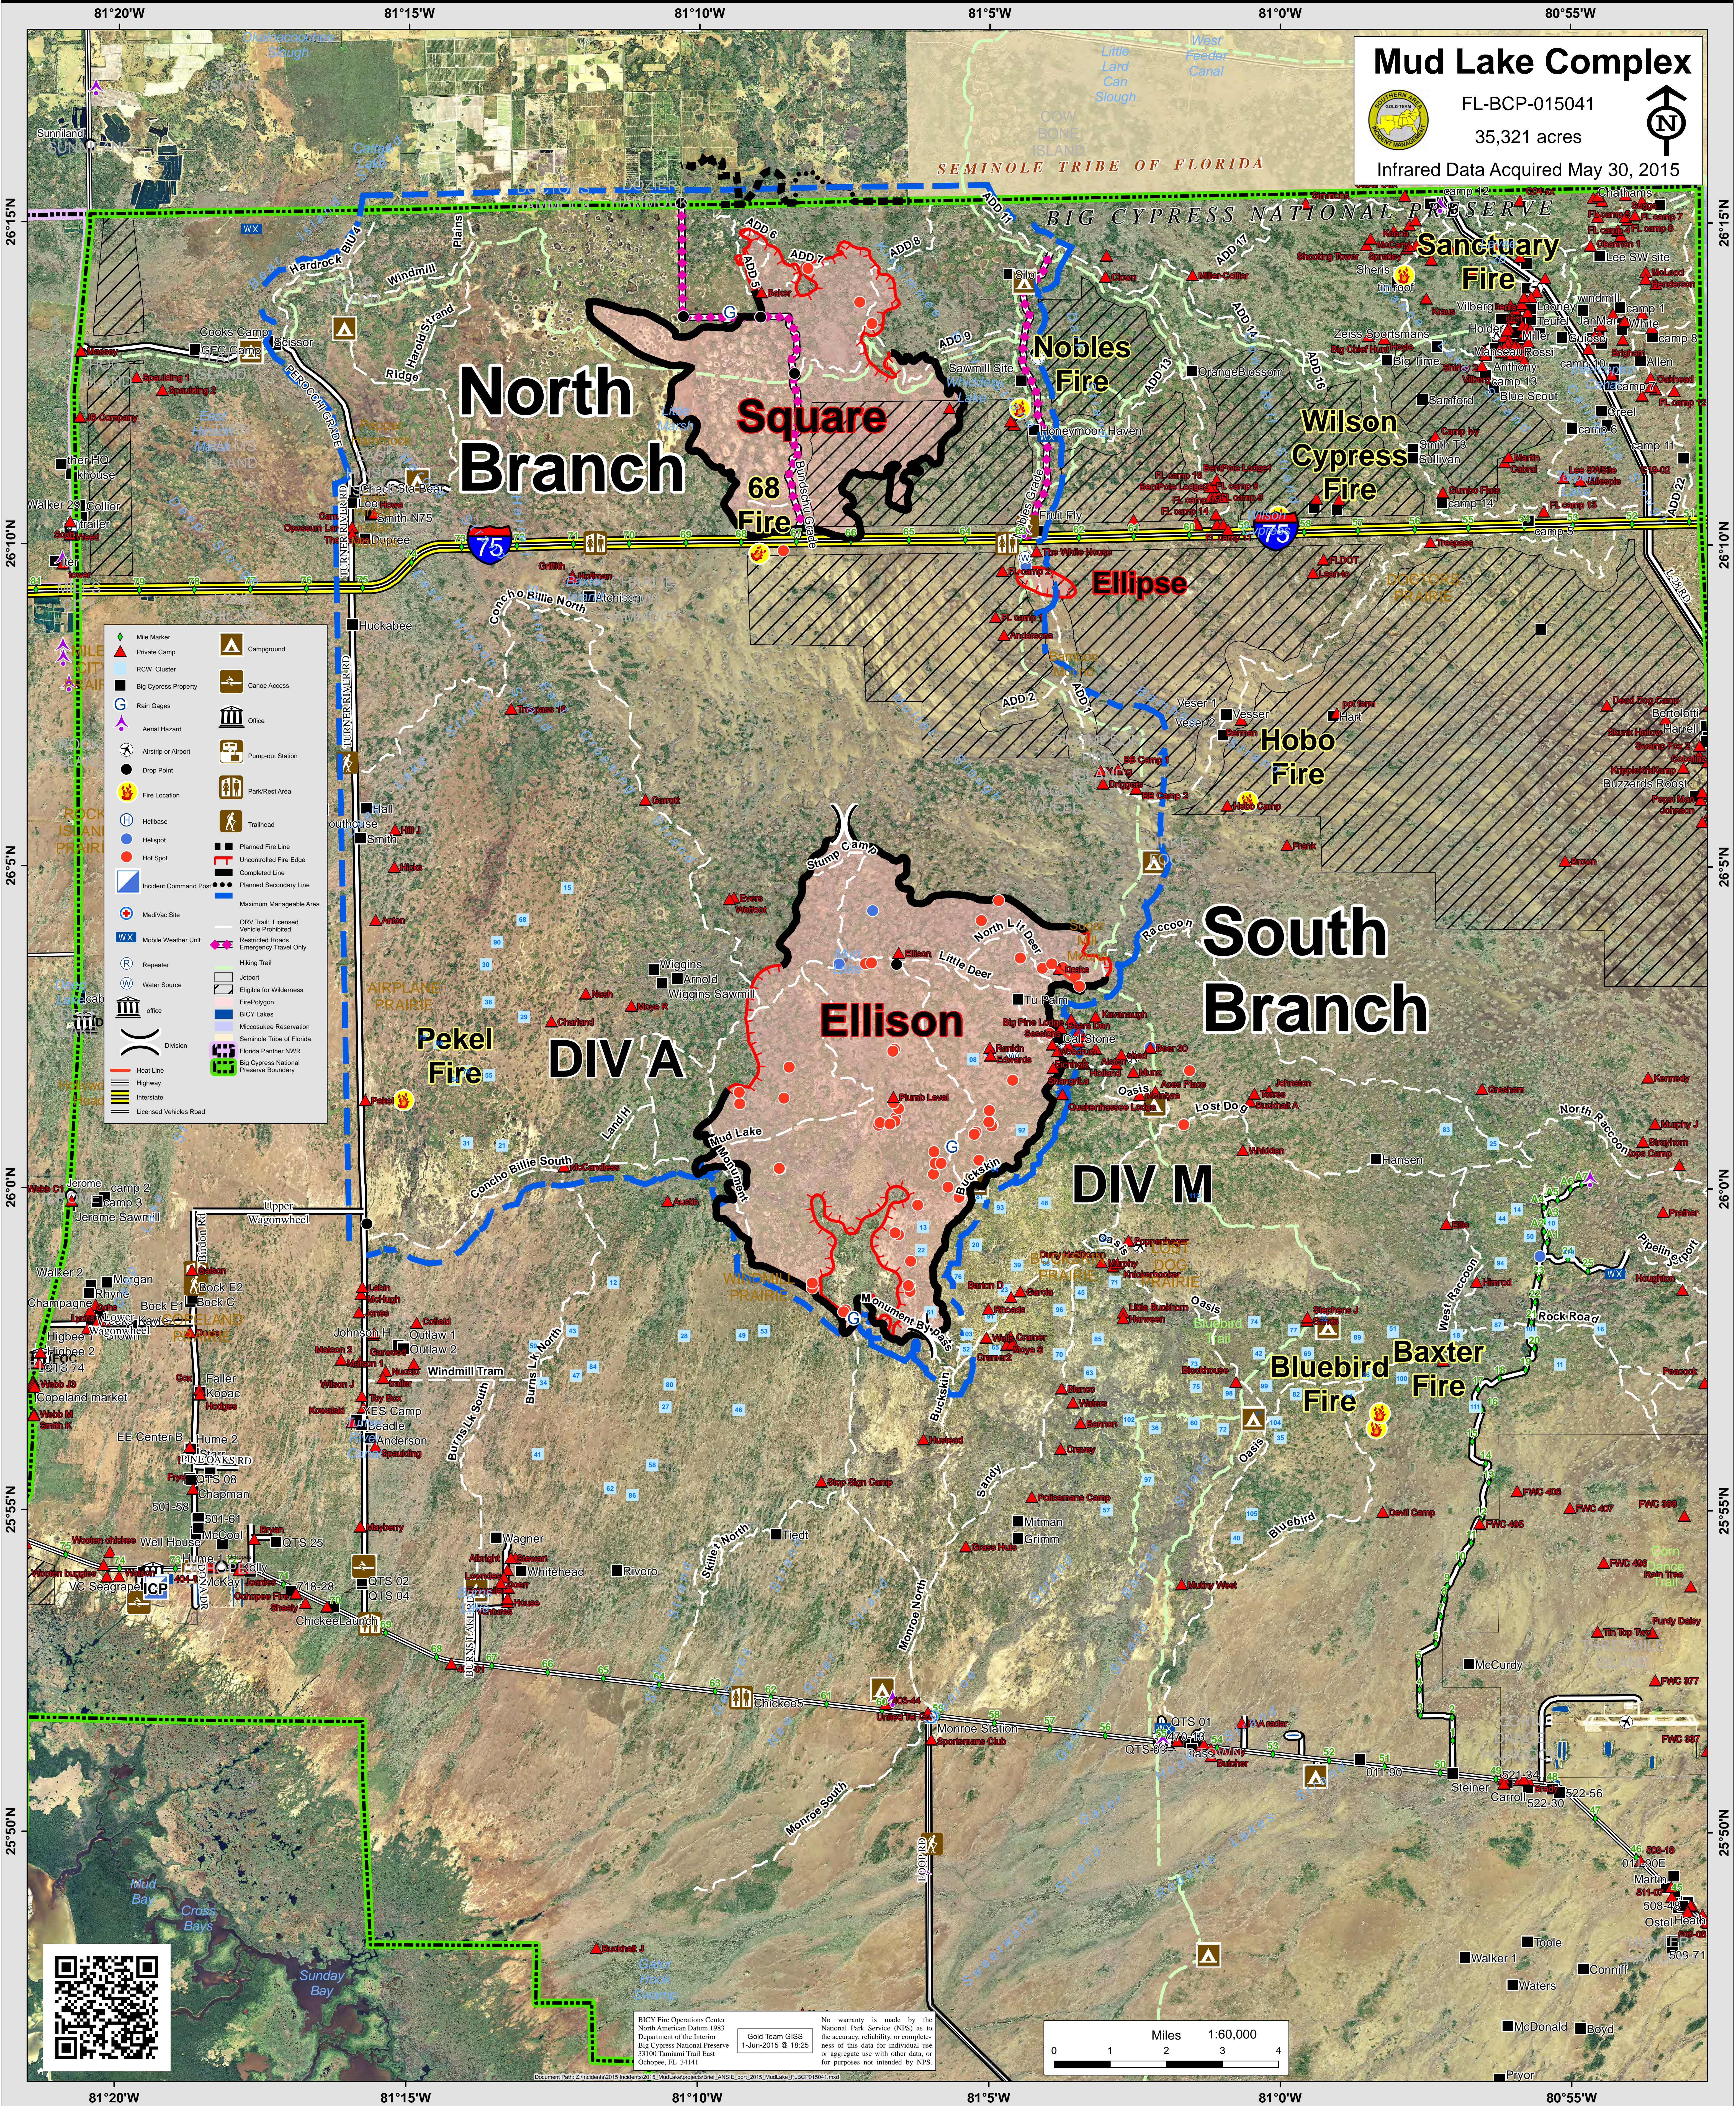

# BRIEFING MAP

## Southern Area Gold Team

### Mud Lake Complex

FL-BCP-015041  
35,321 acres

Infrared Data Acquired May 30, 2015

- |  |                        |  |   |
|--|------------------------|--|---|
|  | Mile Marker            |  | Campground                              |
|  | Private Camp           |  | Canoe Access                            |
|  | RCW Cluster            |  | Office                                  |
|  | Big Cypress Property   |  | Pump-out Station                        |
|  | Rain Gages             |  | Park/Rest Area                          |
|  | Aerial Hazard          |  | Trailhead                               |
|  | Airstrip or Airport    |  | Planned Fire Line                       |
|  | Drop Point             |  | Uncontrolled Fire Edge                  |
|  | Fire Location          |  | Completed Line                          |
|  | Hot Spot               |  | Planned Secondary Line                  |
|  | Heli-base              |  | Maximum Manageable Area                 |
|  | Incident Command Post  |  | ORV Trail: Licensed Vehicle Prohibited  |
|  | Med/Vac Site           |  | Restricted Roads: Emergency Travel Only |
|  | Mobile Weather Unit    |  | Hiking Trail                            |
|  | Repeater               |  | Water Source                            |
|  | Jeepport               |  | Eligible for Wilderness                 |
|  | Water source           |  | Fire Polygon                            |
|  | Office                 |  | BICY Lakes                              |
|  | Division               |  | Micoosuke Reservation                   |
|  | Heat Line              |  | Seminole Tribe of Florida               |
|  | Highway                |  | Florida Panther NWR                     |
|  | Interstate             |  | Big Cypress National Preserve Boundary  |
|  | Licensed Vehicles Road |  |   |