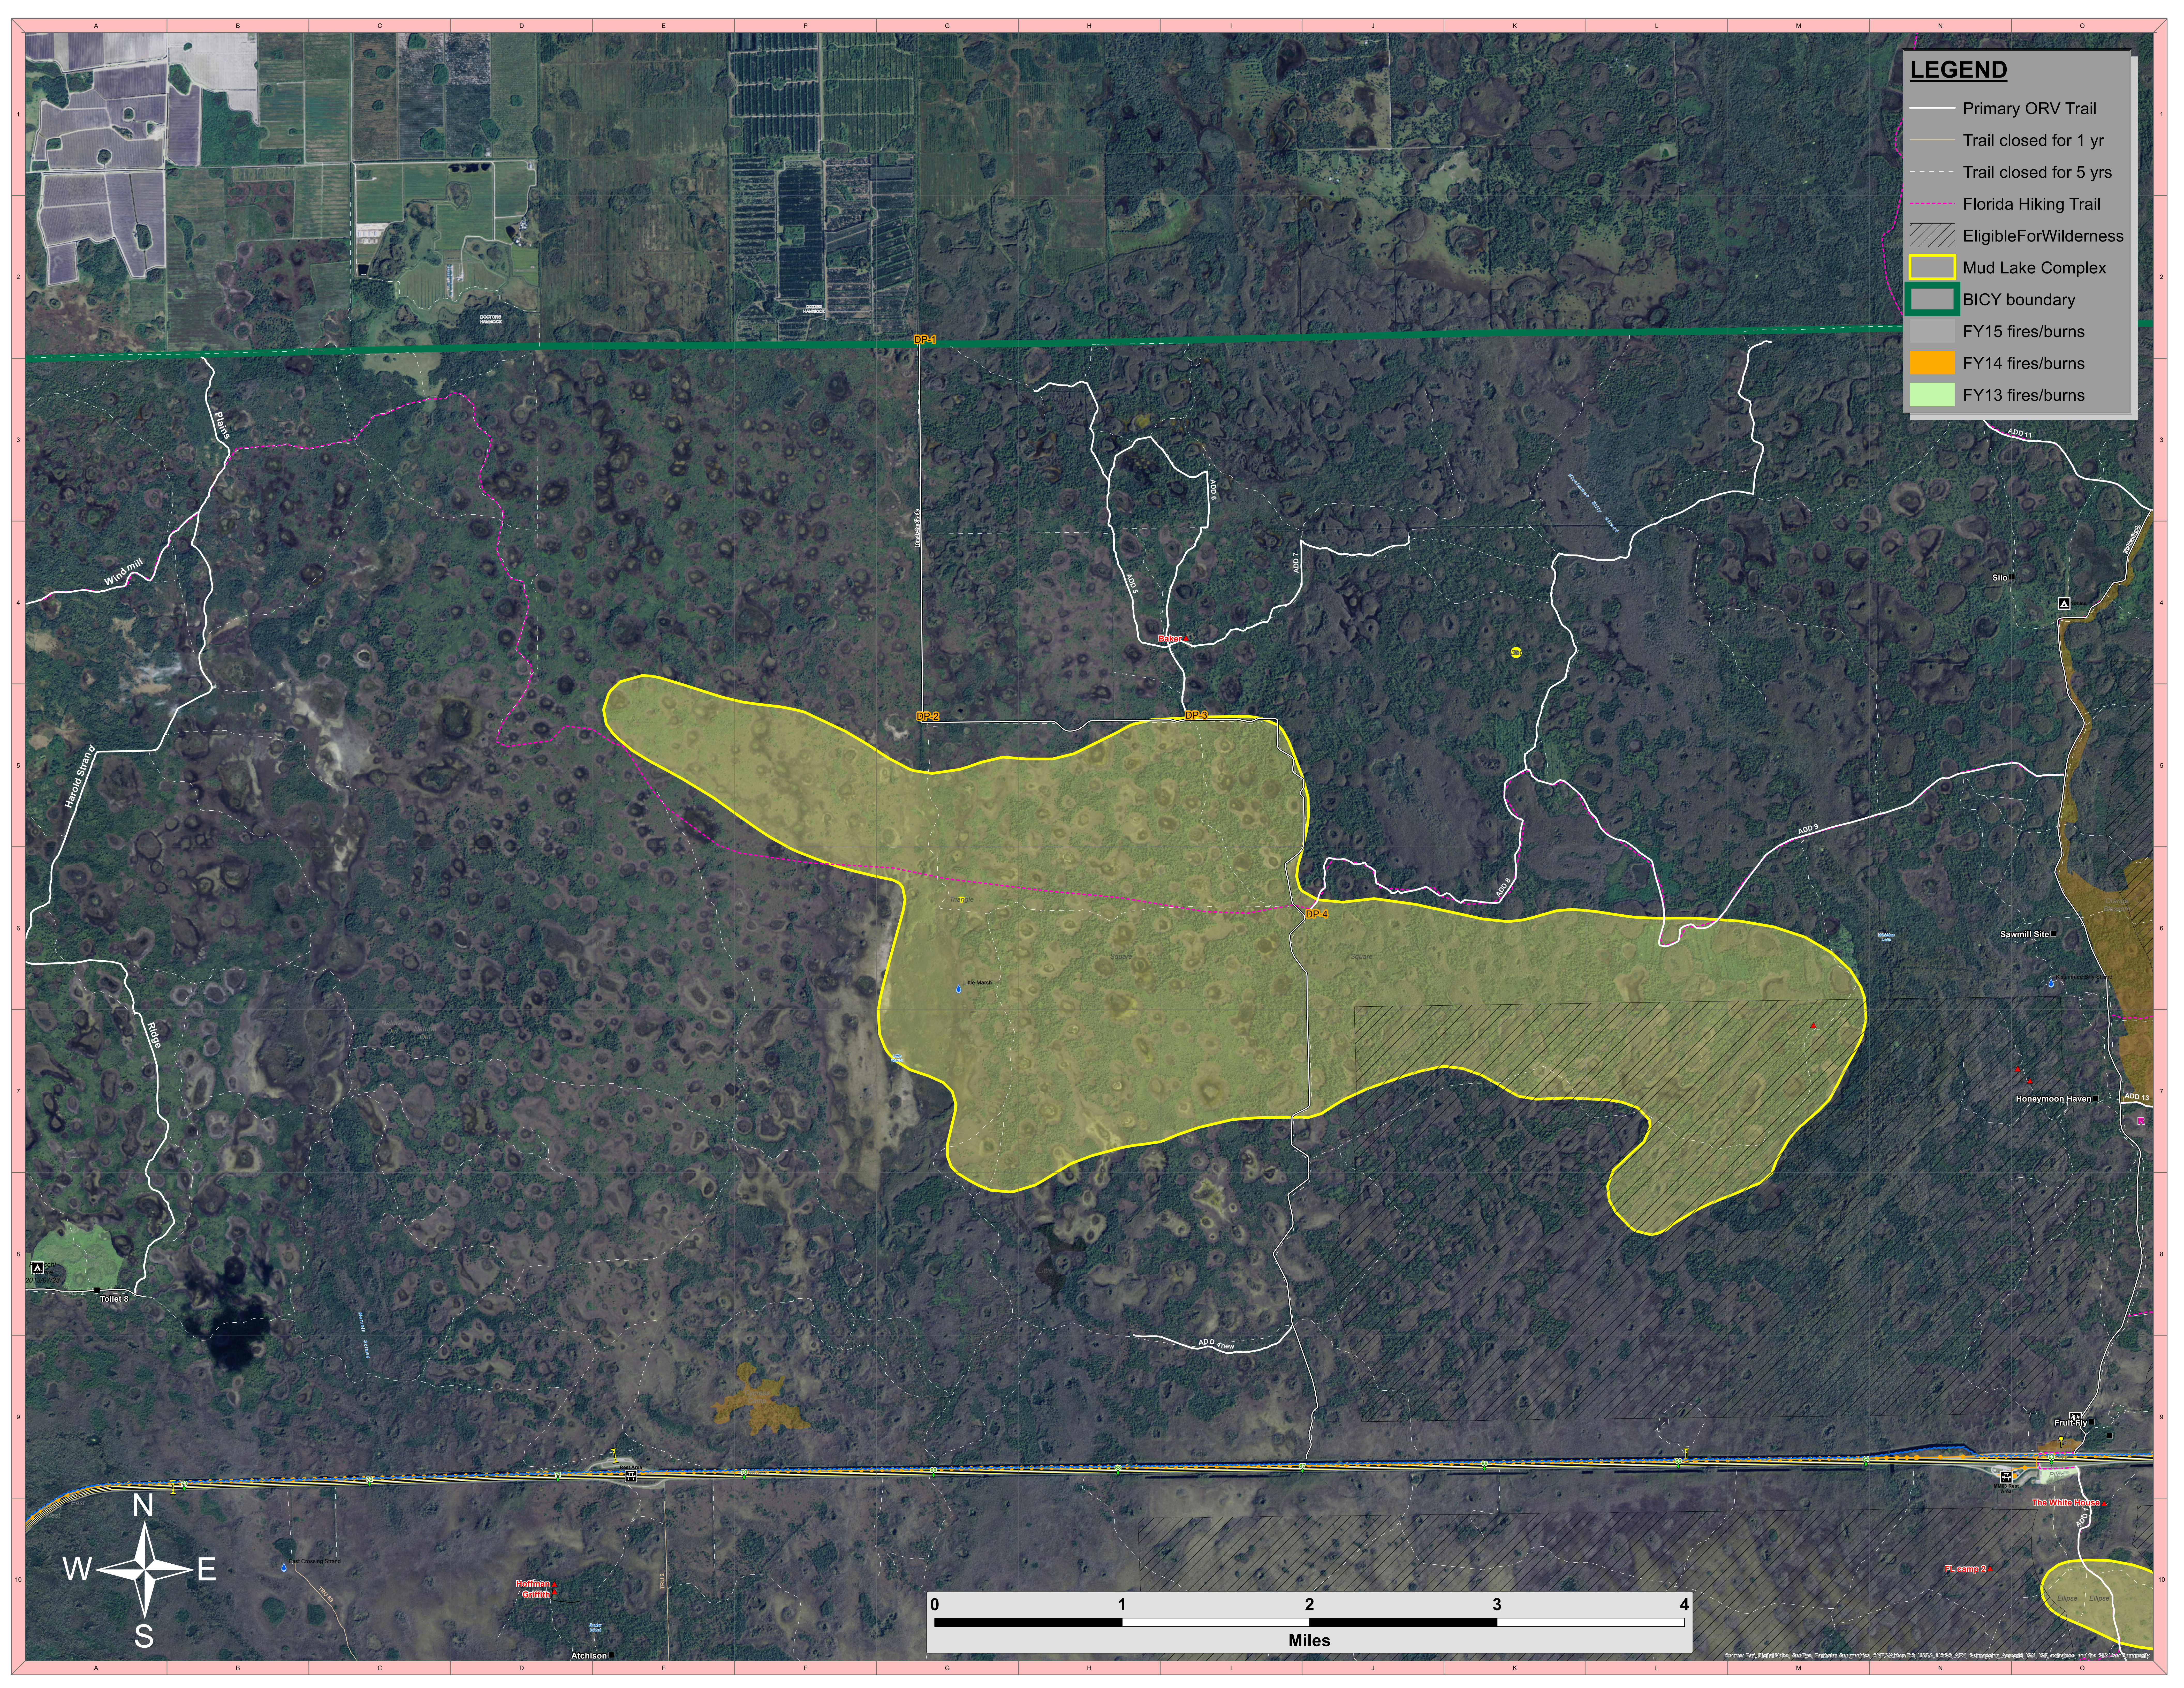

LEGEND

- Primary ORV Trail
- Trail closed for 1 yr
- Trail closed for 5 yrs
- Florida Hiking Trail
- EligibleForWilderness
- Mud Lake Complex
- BICY boundary
- FY15 fires/burns
- FY14 fires/burns
- FY13 fires/burns

FL Camp 2

The White Horse

Fruity

Honeymoon Haven

Sawmill Site

Silo

ADD 11

ADD 13