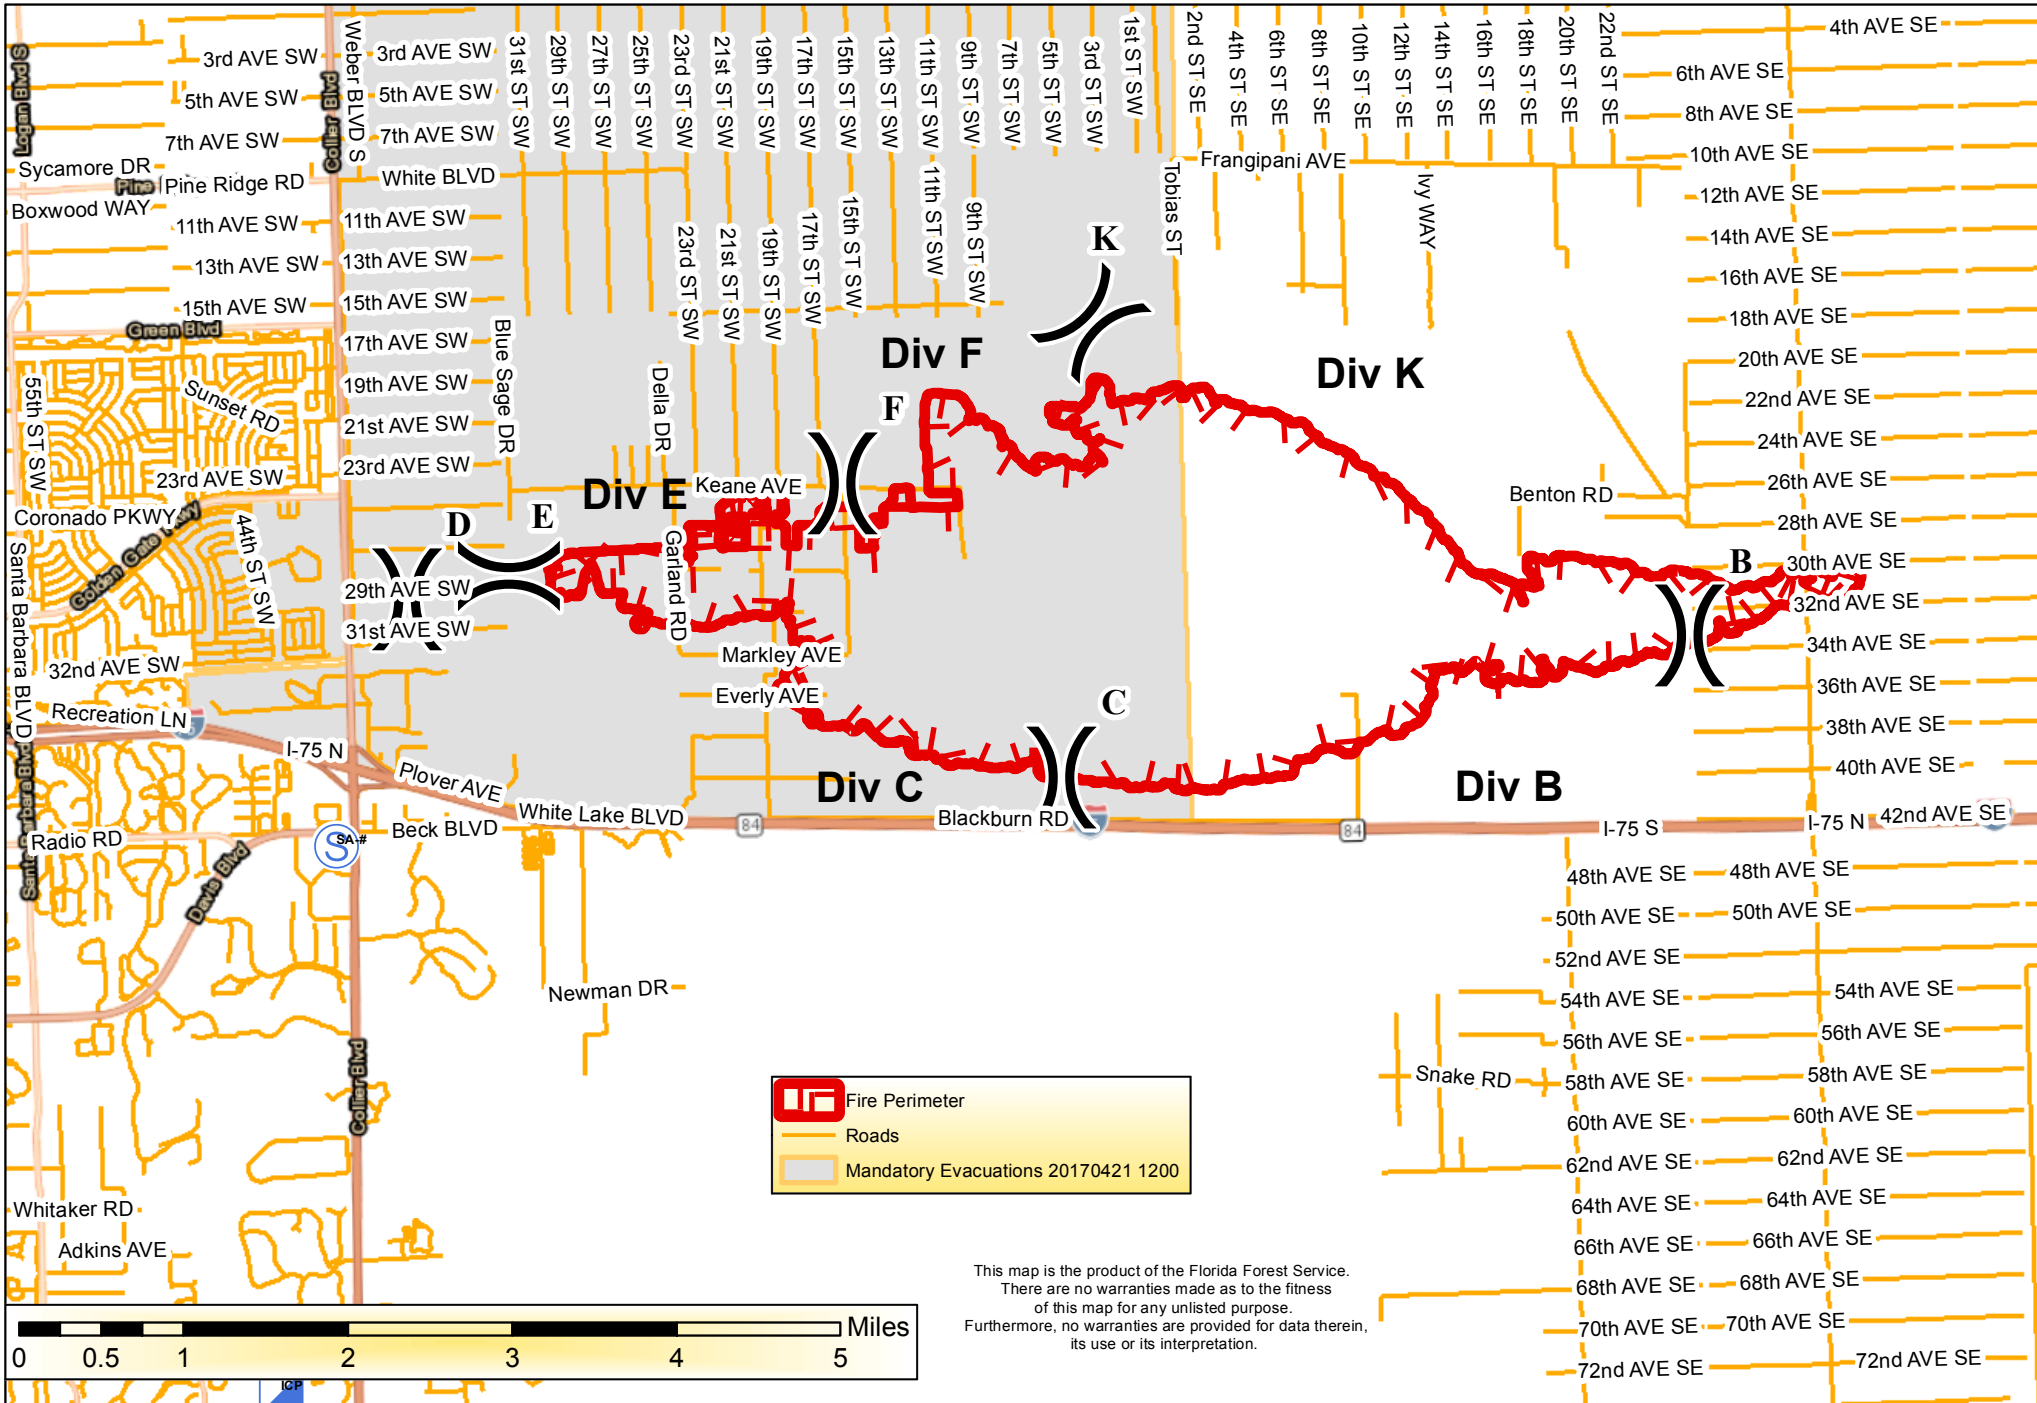

30th Avenue Wildfire - Information Map

Approx. acres 4/22/17: 5,536

Operational period 4/23/17: 0700-1900

This map is the product of the Florida Forest Service.
 There are no warranties made as to the fitness
 of this map for any unlisted purpose.
 Furthermore, no warranties are provided for data therein,
 its use or its interpretation.