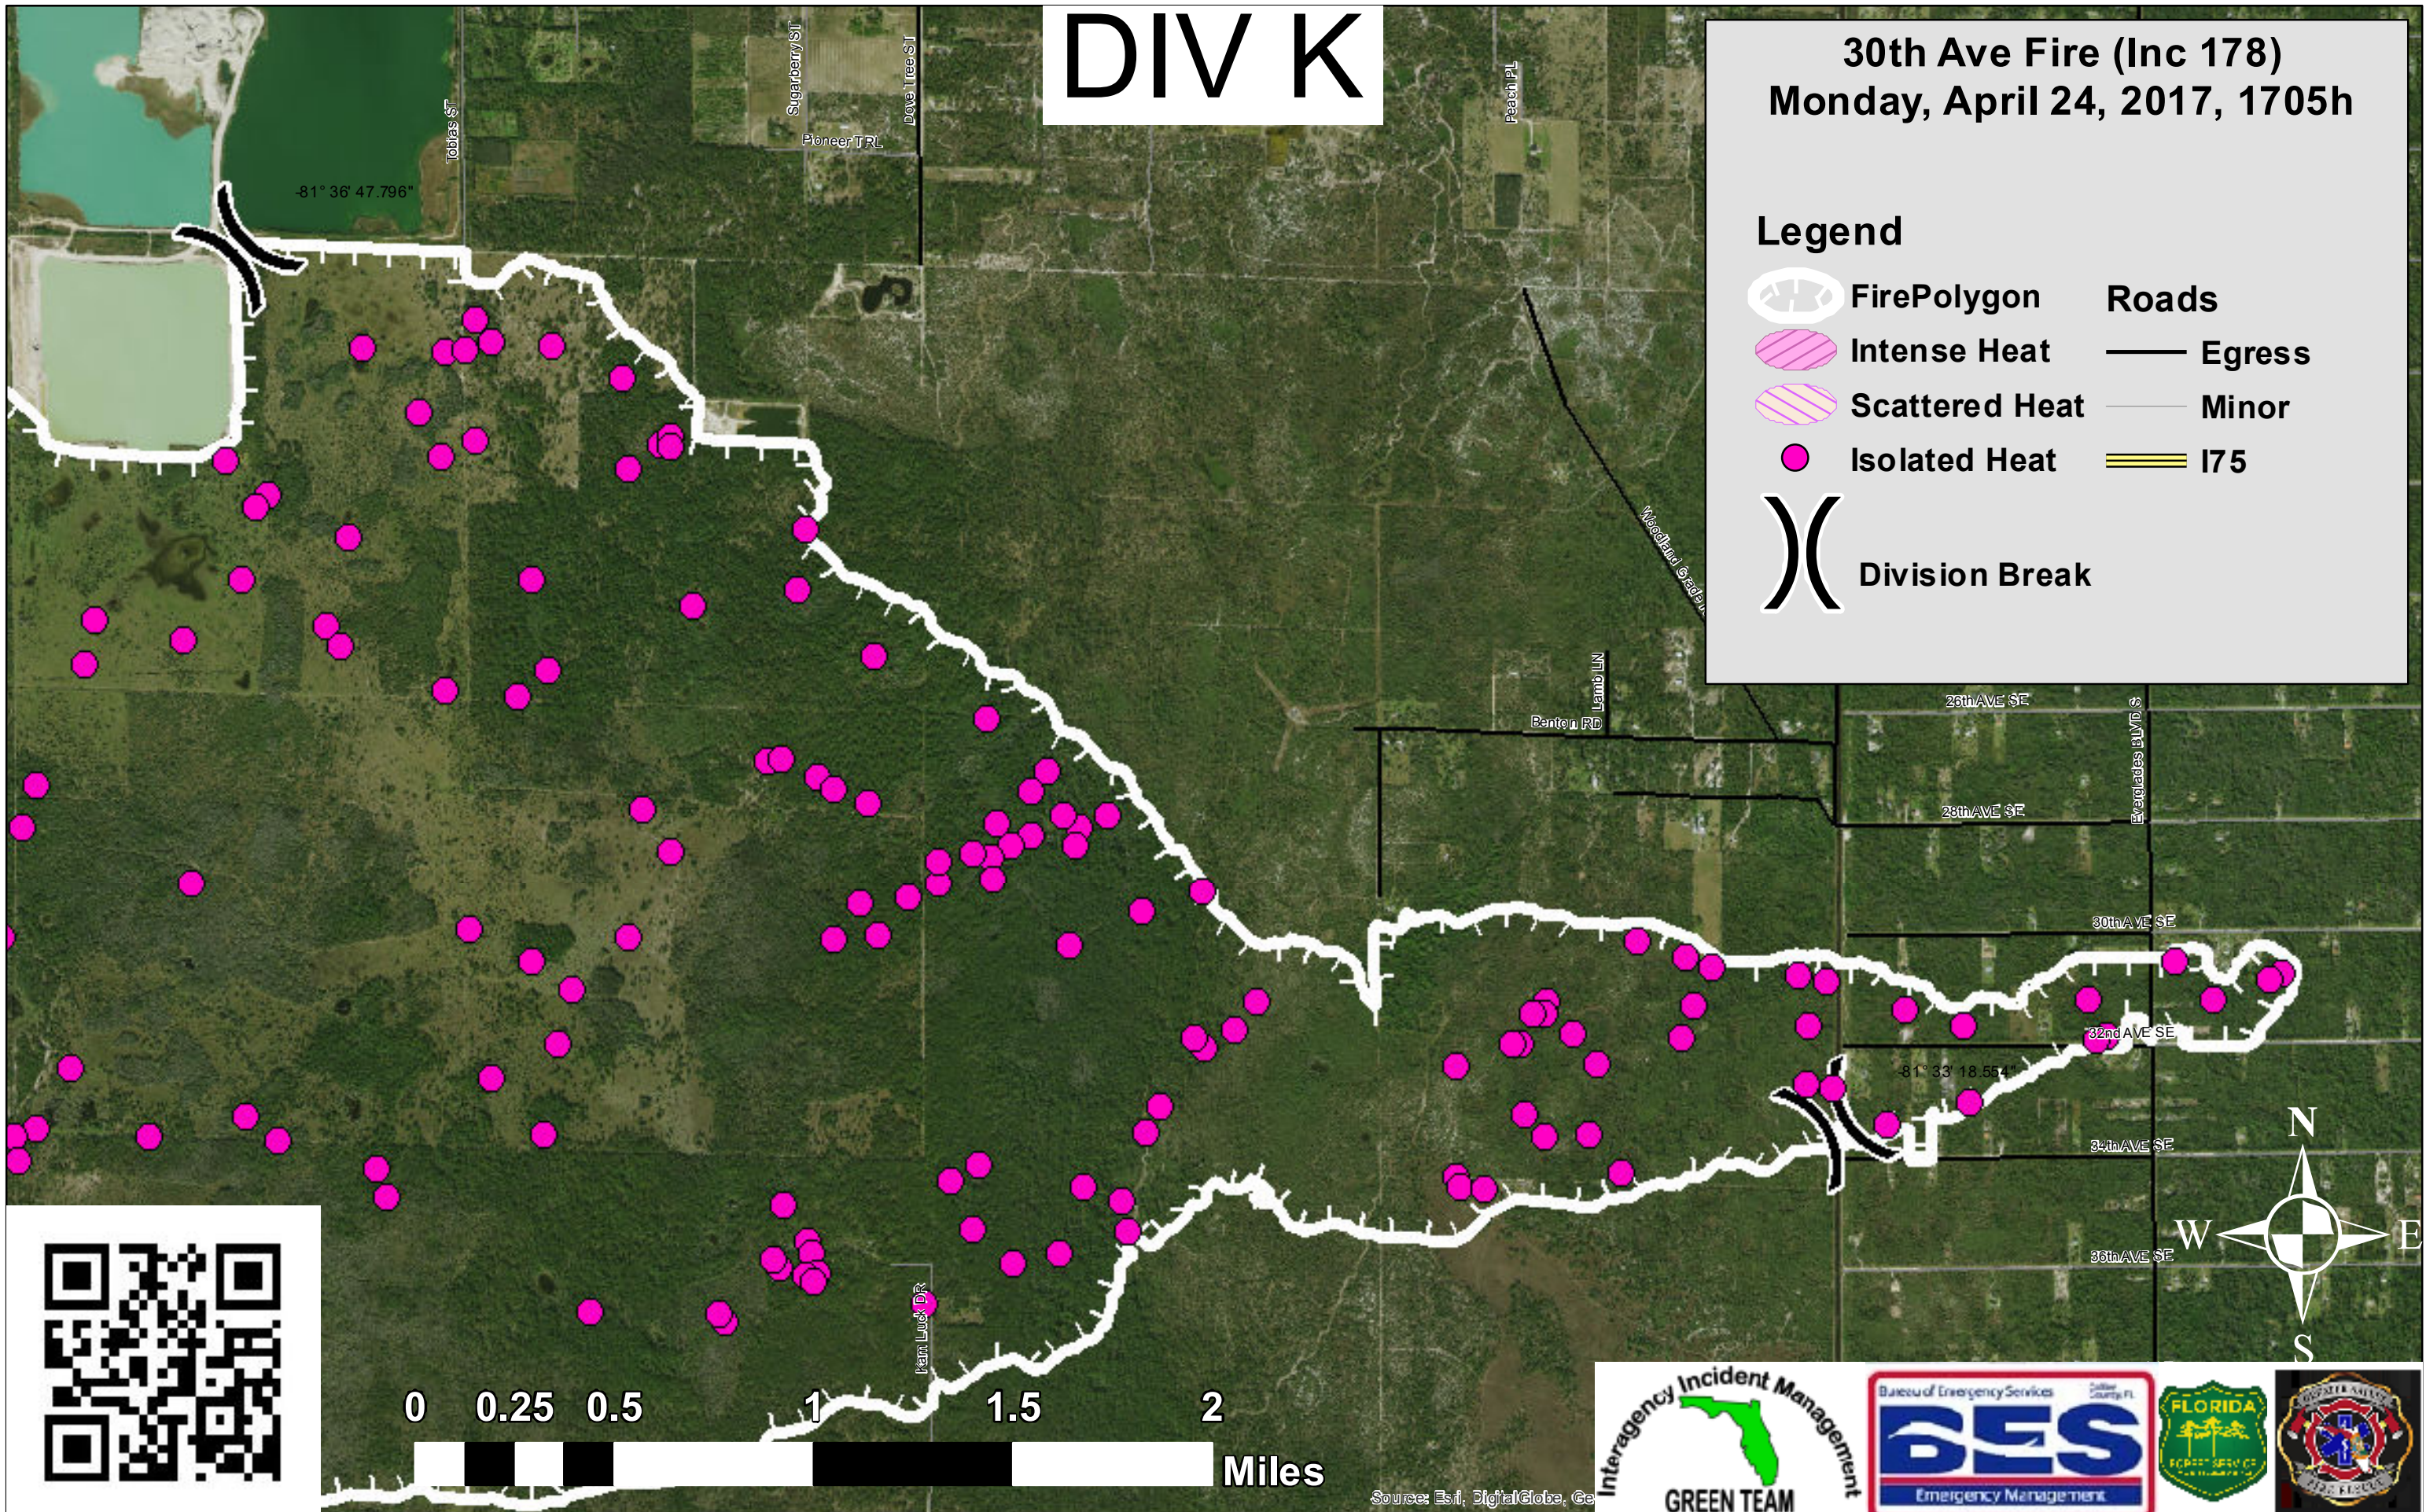

# DIV K

30th Ave Fire (Inc 178)  
Monday, April 24, 2017, 1705h

## Legend

- |   |                |  |
|---|----------------|--|
|  | Fire Polygon   | <b>Roads</b>   |
|  | Intense Heat   |  Egress |
|  | Scattered Heat |  Minor  |
|  | Isolated Heat  |  I75    |
|  | Division Break |  |

Source: Esri, DigitalGlobe, GeoEye