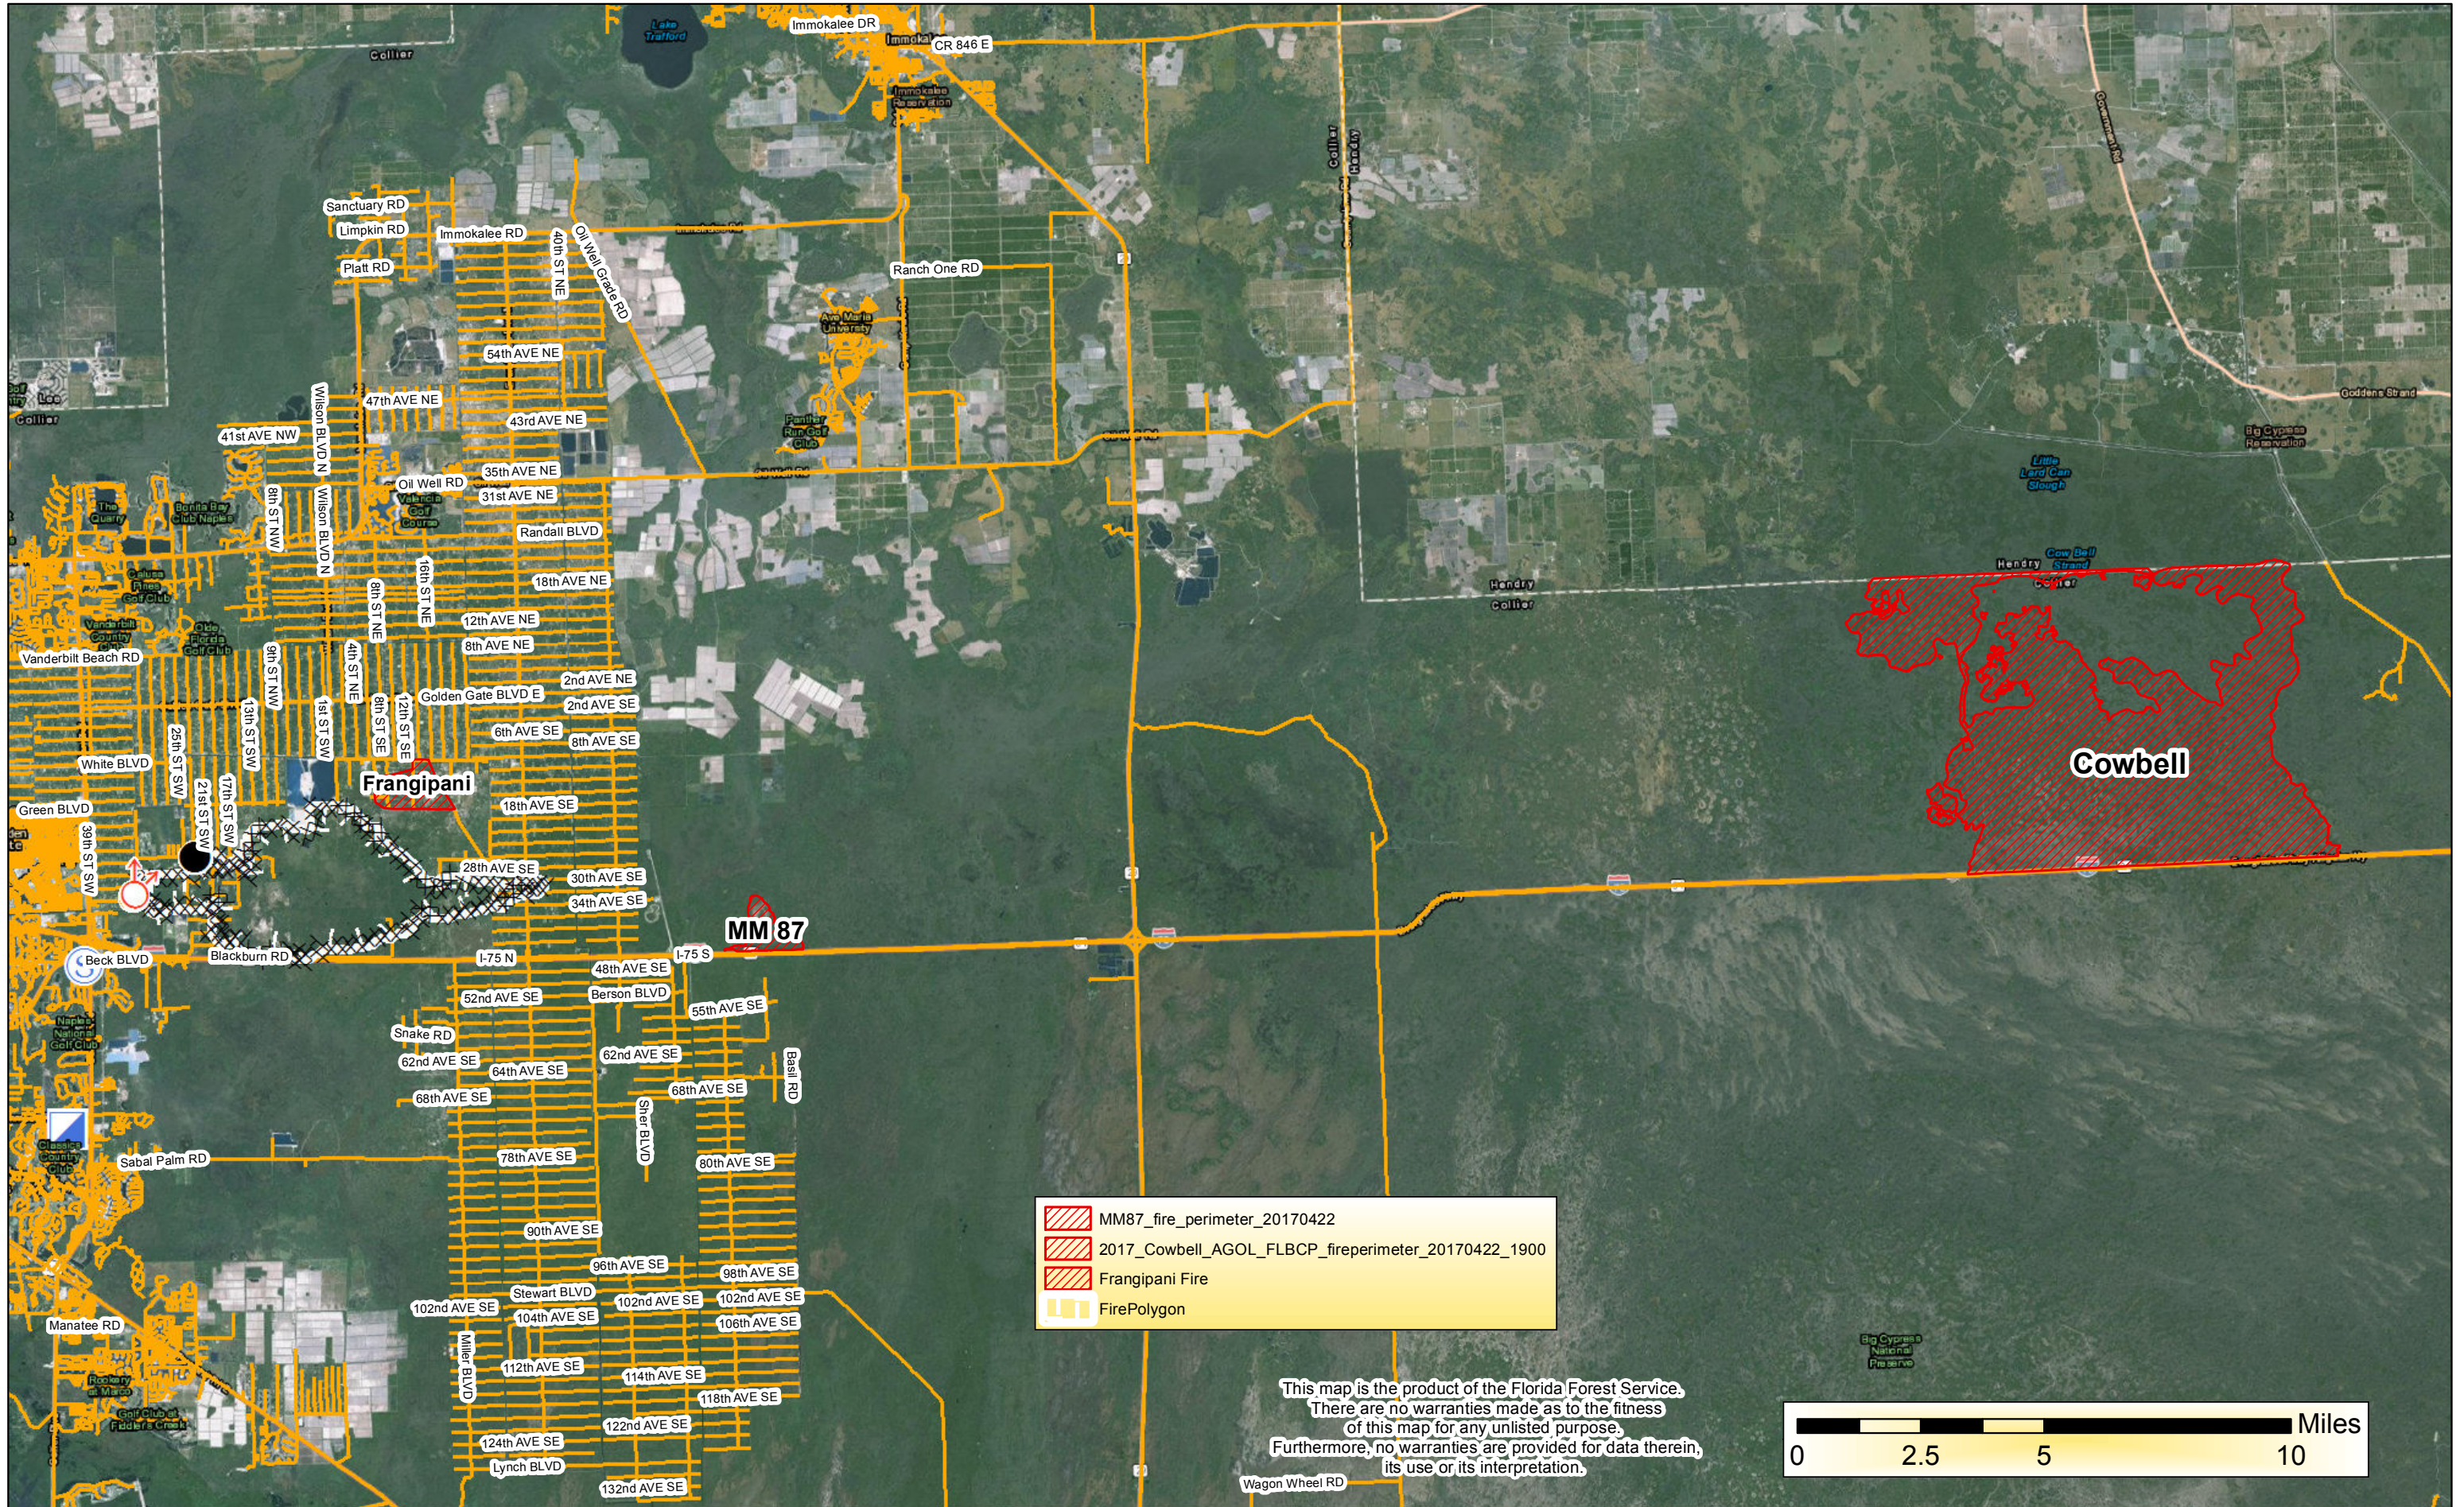

Wildfire Vicinity Map

- MM87_fire_perimeter_20170422
- 2017_Cowbell_AGOL_FLBCP_fireperimeter_20170422_1900
- Frangipani Fire
- FirePolygon

This map is the product of the Florida Forest Service. There are no warranties made as to the fitness of this map for any unlisted purpose. Furthermore, no warranties are provided for data therein, its use or its interpretation.