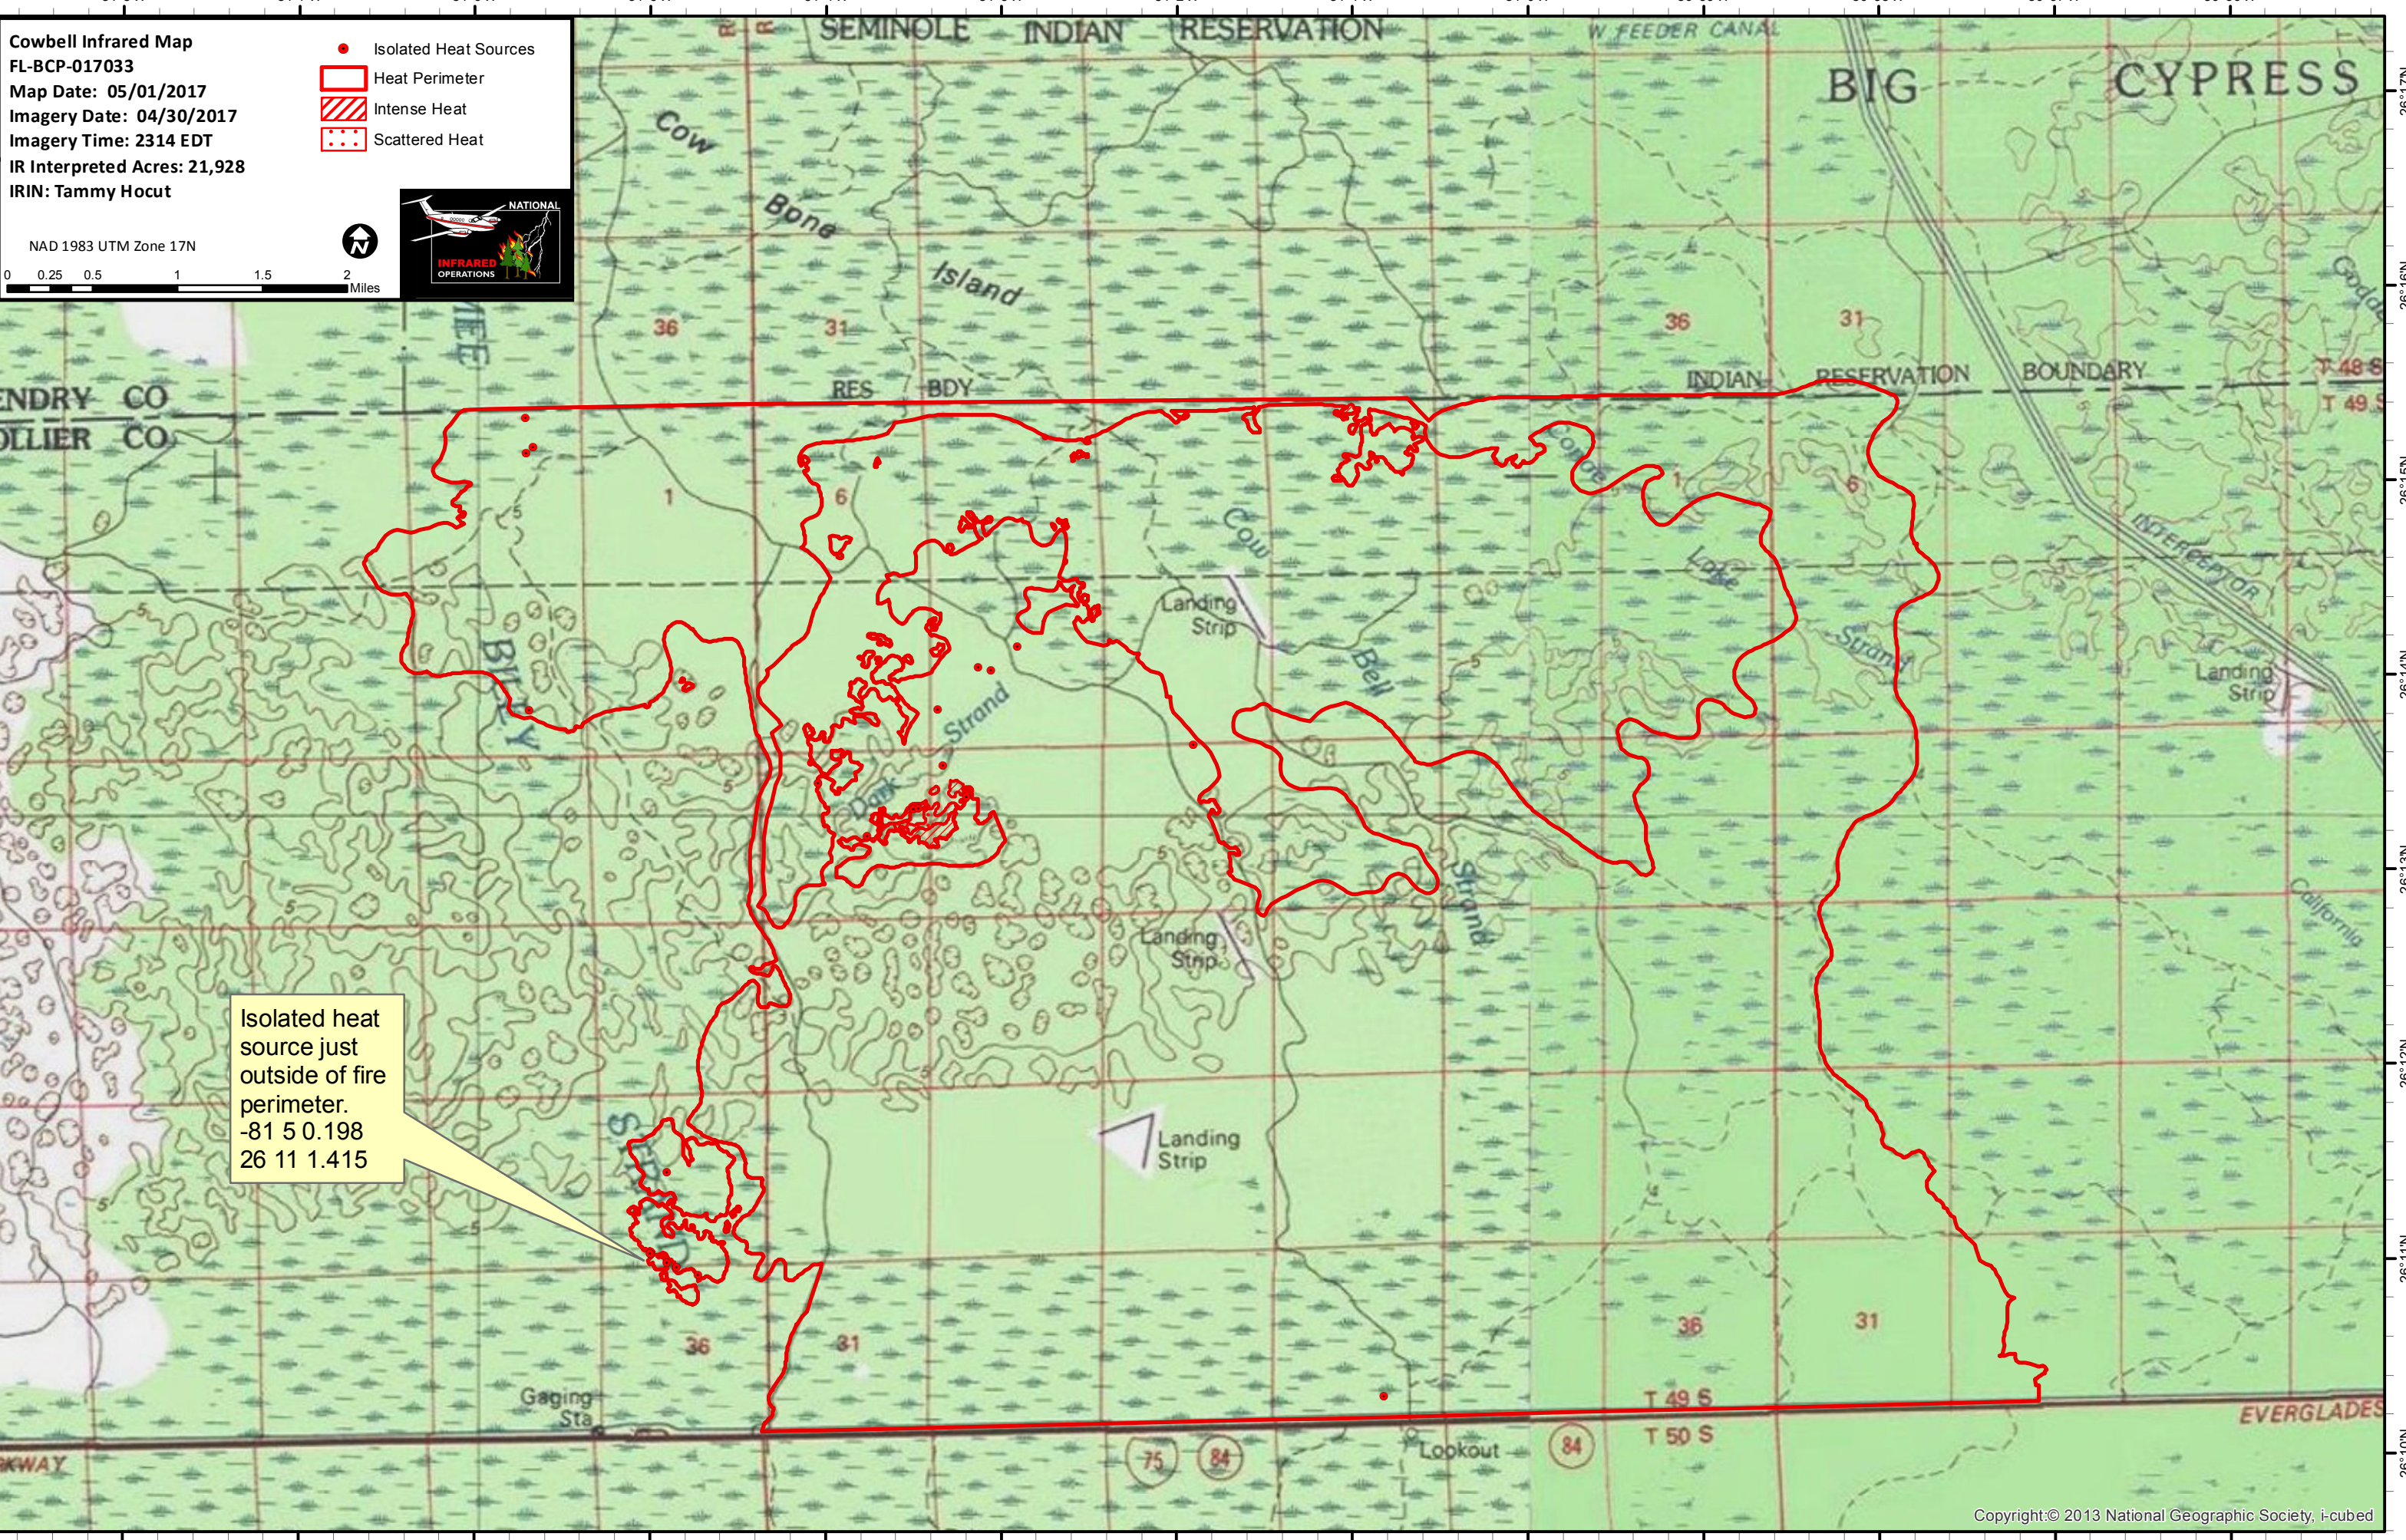

Cowbell Infrared Map
 FL-BCP-017033
 Map Date: 05/01/2017
 Imagery Date: 04/30/2017
 Imagery Time: 2314 EDT
 IR Interpreted Acres: 21,928
 IRIN: Tammy Hocut

- Isolated Heat Sources
- Heat Perimeter
- Intense Heat
- Scattered Heat

NAD 1983 UTM Zone 17N

0 0.25 0.5 1 1.5 2 Miles

Isolated heat source just outside of fire perimeter.
 -81 5 0.198
 26 11 1.415