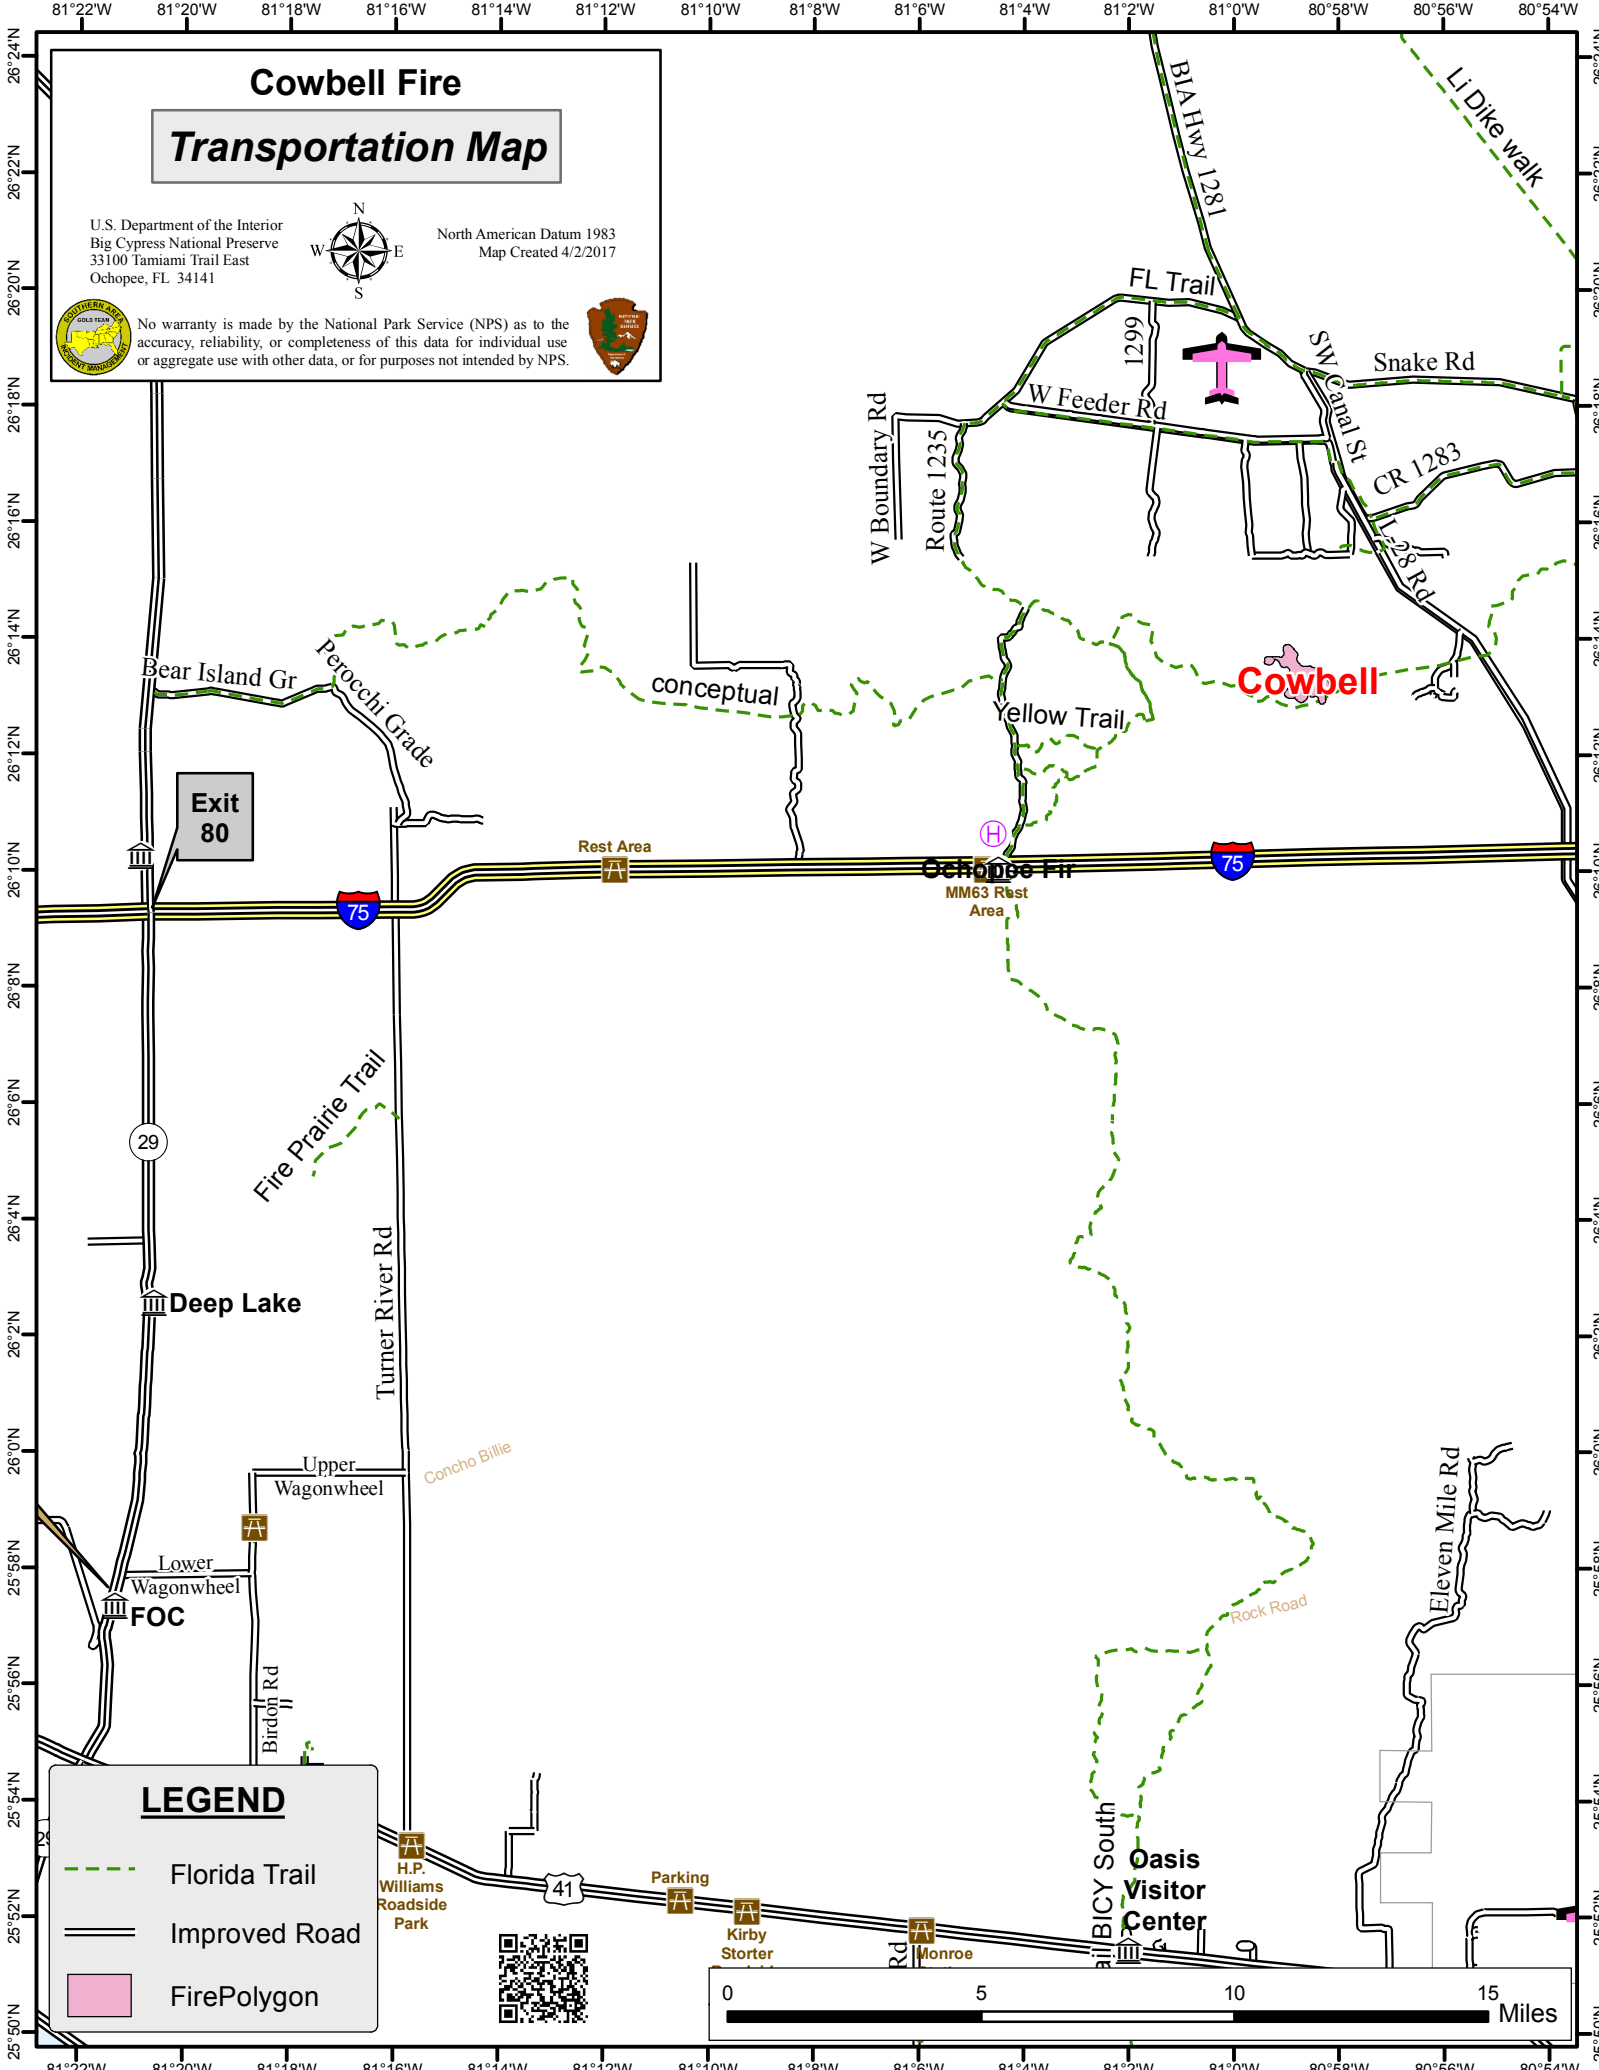

# Cowbell Fire Transportation Map

U.S. Department of the Interior  
Big Cypress National Preserve  
33100 Tamiami Trail East  
Ochopee, FL 34141

North American Datum 1983  
Map Created 4/2/2017

No warranty is made by the National Park Service (NPS) as to the accuracy, reliability, or completeness of this data for individual use or aggregate use with other data, or for purposes not intended by NPS.

Exit 80

Rest Area

Ochopee Inn  
MM63 Rest Area

**Cowbell**

Fire Prairie Trail

Deep Lake

Turner River Rd

Upper Wagonwheel

Concho Billie

Lower Wagonwheel

FOC

Birdon Rd

H.P. Williams  
Roadside Park

Parking

Kirby Storter

Rd Monroe

BICY South

Oasis  
Visitor Center

Eleven Mile Rd

Rock Road