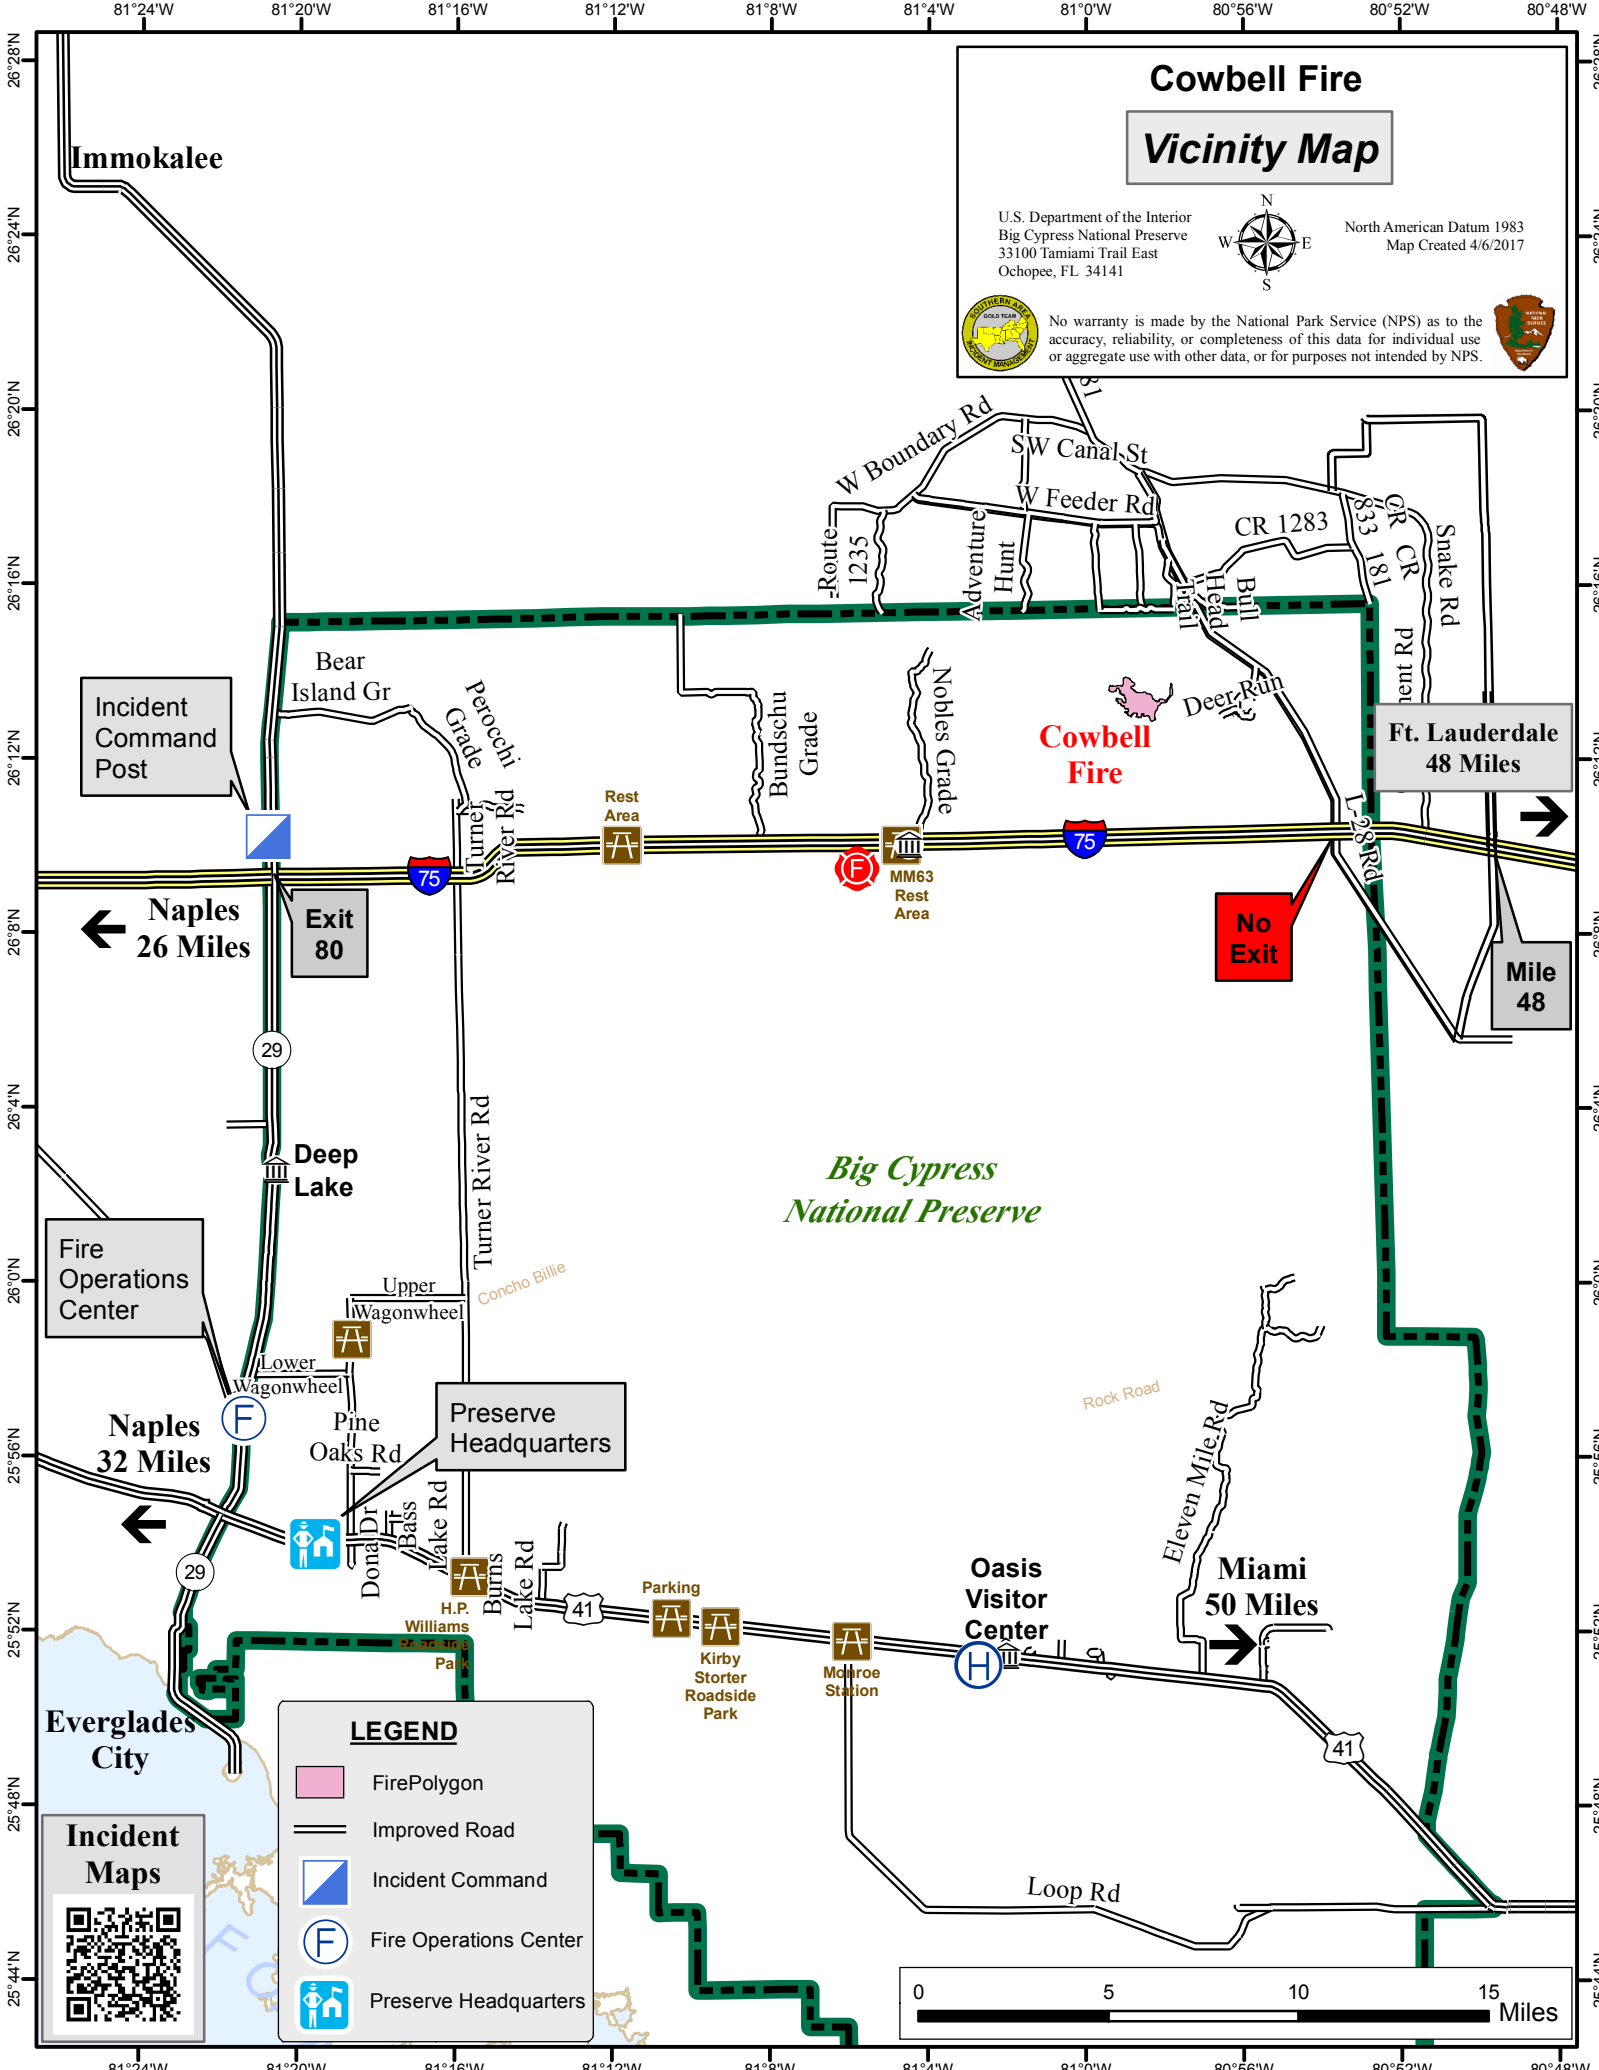

Cowbell Fire

Vicinity Map

U.S. Department of the Interior
 Big Cypress National Preserve
 33100 Tamiami Trail East
 Ochopee, FL 34141

North American Datum 1983
 Map Created 4/6/2017

No warranty is made by the National Park Service (NPS) as to the accuracy, reliability, or completeness of this data for individual use or aggregate use with other data, or for purposes not intended by NPS.

Incident Command Post

Ft. Lauderdale
48 Miles

Naples
26 Miles

No Exit

Mile 48

*Big Cypress
National Preserve*

Fire Operations Center

Preserve Headquarters

Naples
32 Miles

Oasis Visitor Center

Miami
50 Miles

Everglades City

LEGEND

-  FirePolygon
-  Improved Road
-  Incident Command
-  Fire Operations Center
-  Preserve Headquarters

Incident Maps