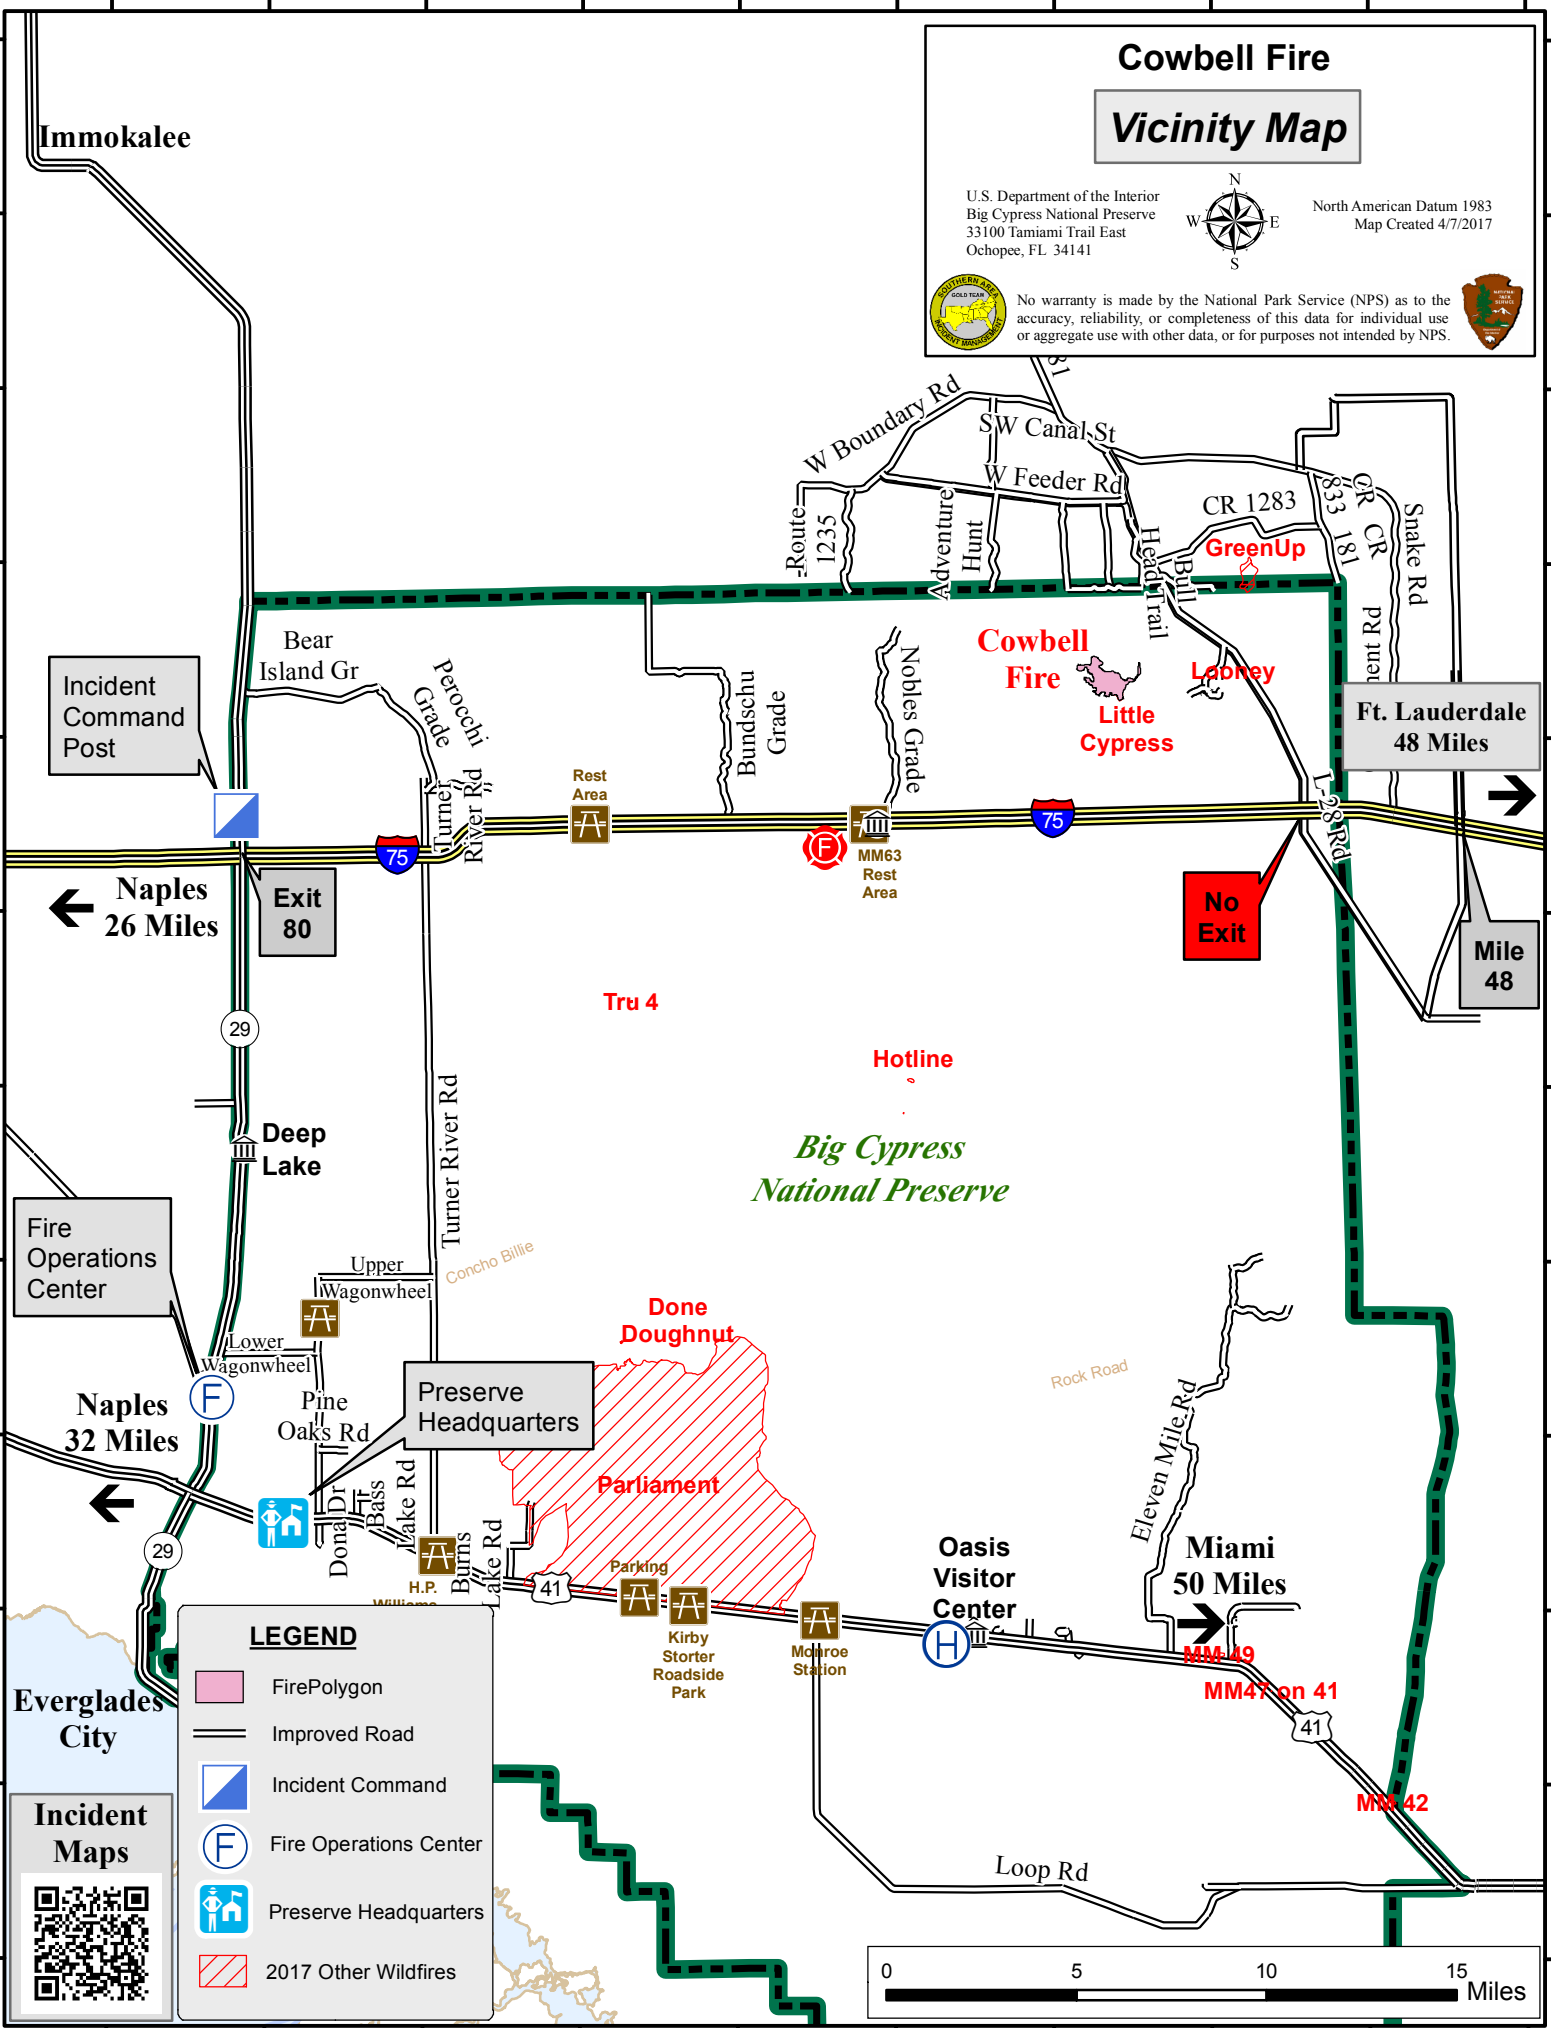

## Vicinity Map

U.S. Department of the Interior  
 Big Cypress National Preserve  
 33100 Tamiami Trail East  
 Ochopee, FL 34141

North American Datum 1983  
 Map Created 4/7/2017

No warranty is made by the National Park Service (NPS) as to the accuracy, reliability, or completeness of this data for individual use or aggregate use with other data, or for purposes not intended by NPS.