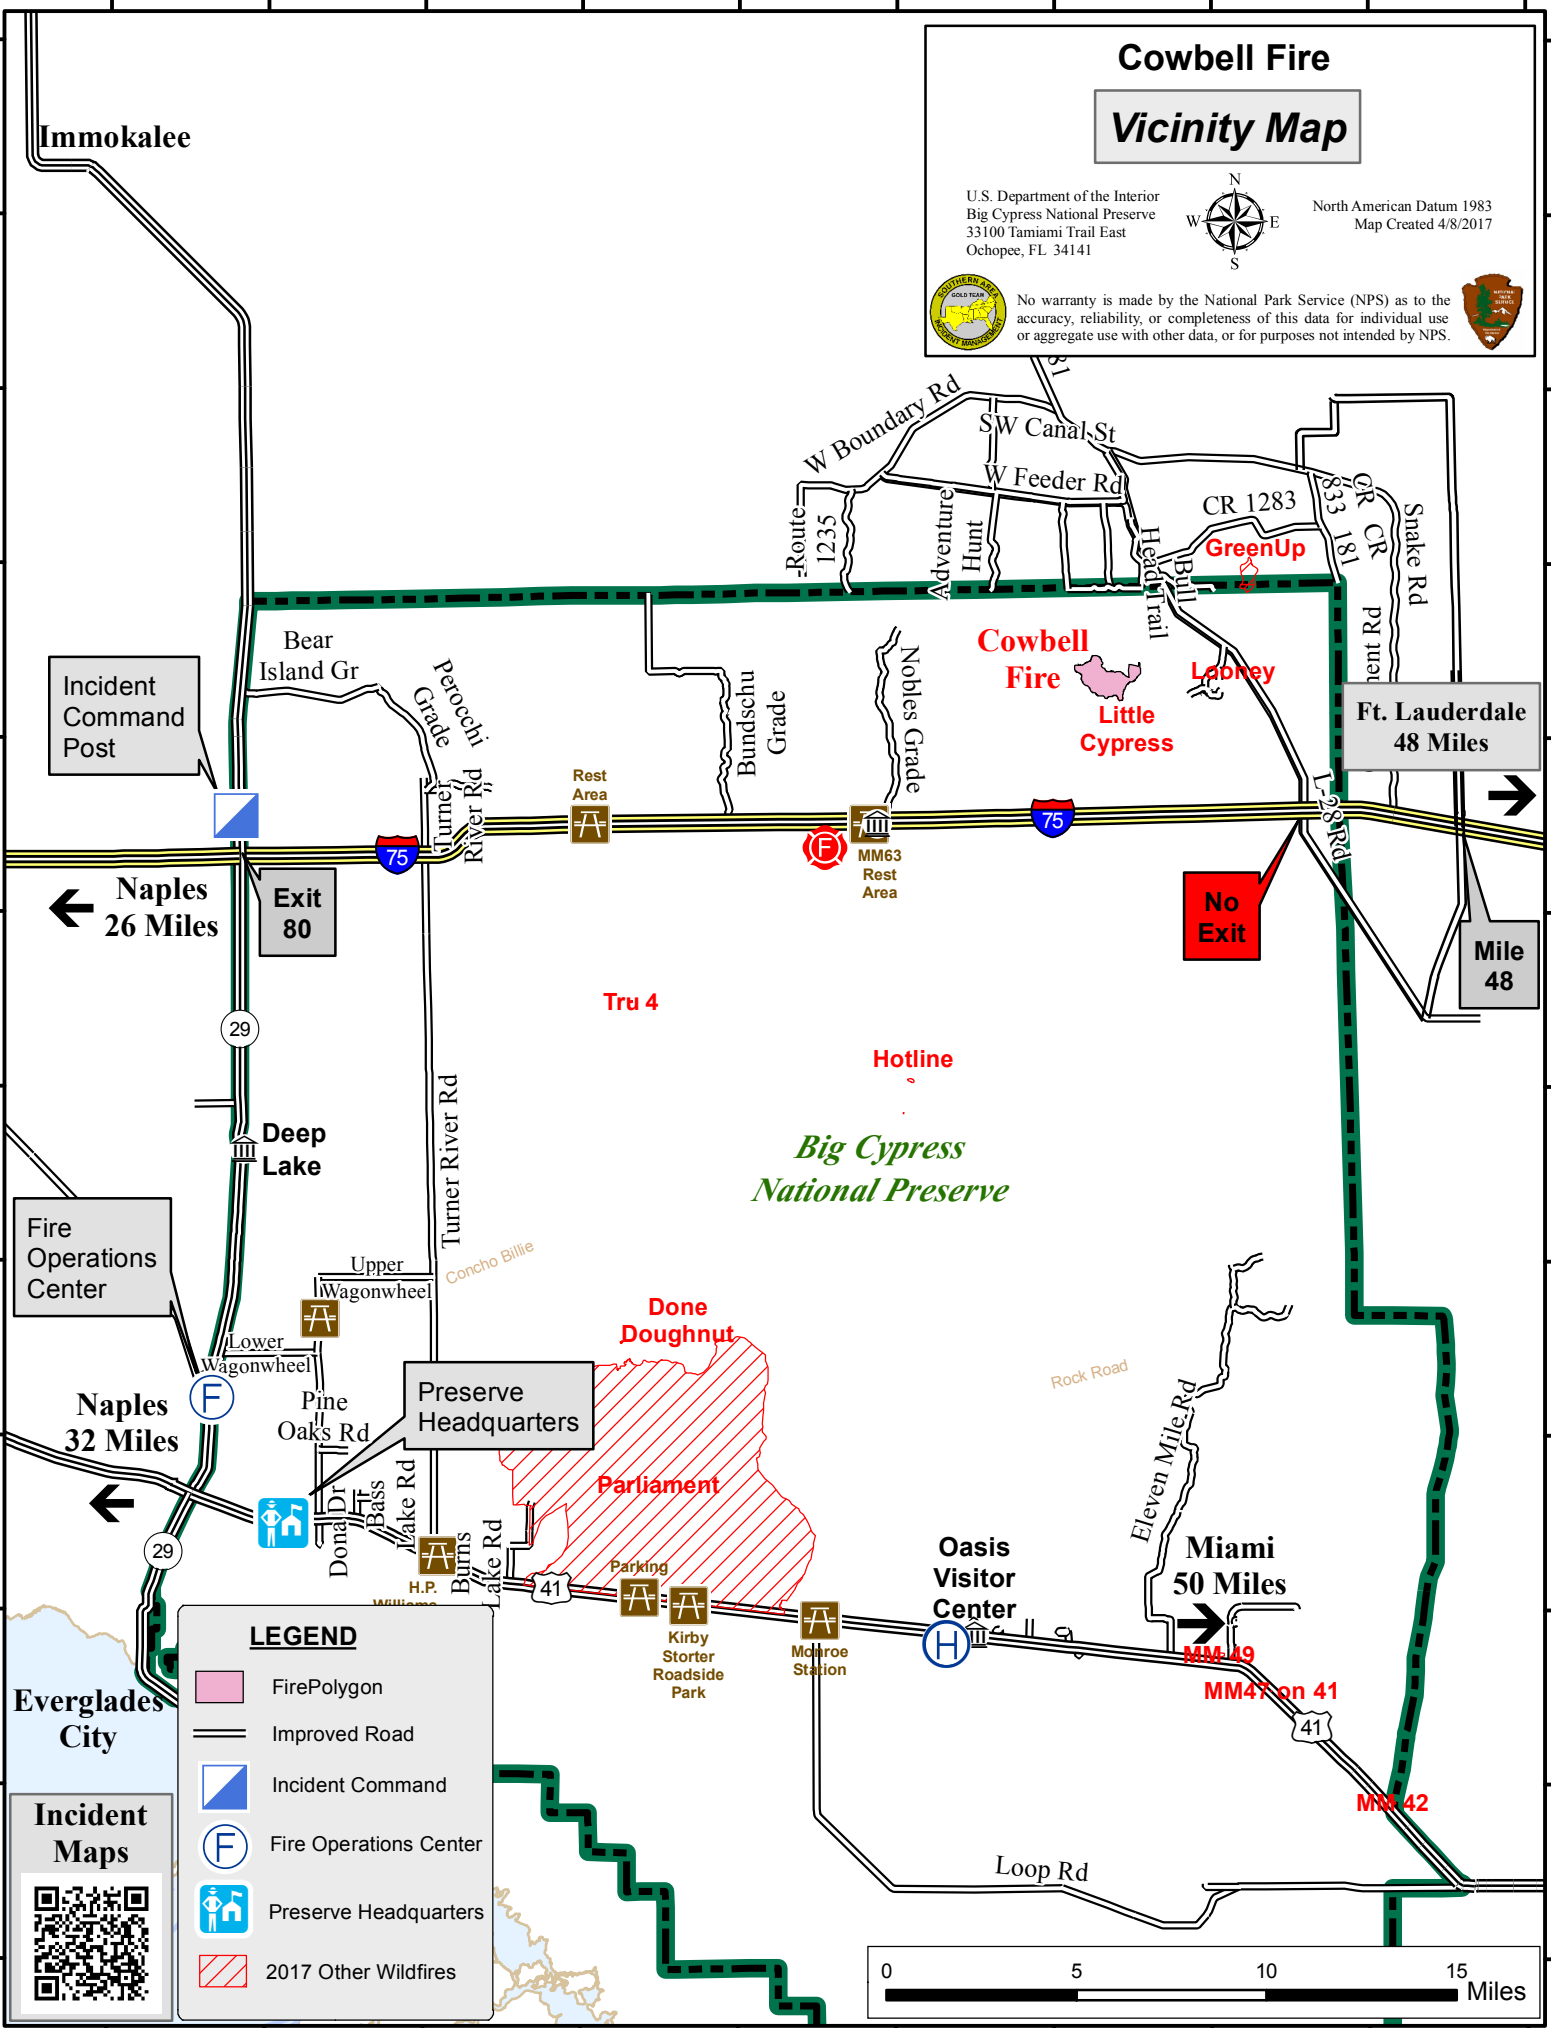

Cowbell Fire

Vicinity Map

U.S. Department of the Interior
 Big Cypress National Preserve
 33100 Tamiami Trail East
 Ochopee, FL 34141

North American Datum 1983
 Map Created 4/8/2017

No warranty is made by the National Park Service (NPS) as to the accuracy, reliability, or completeness of this data for individual use or aggregate use with other data, or for purposes not intended by NPS.

Incident Command Post

Naples 26 Miles

Fire Operations Center

Naples 32 Miles

Incident Maps

LEGEND

- FirePolygon
- Improved Road
- Incident Command
- Fire Operations Center
- Preserve Headquarters
- 2017 Other Wildfires