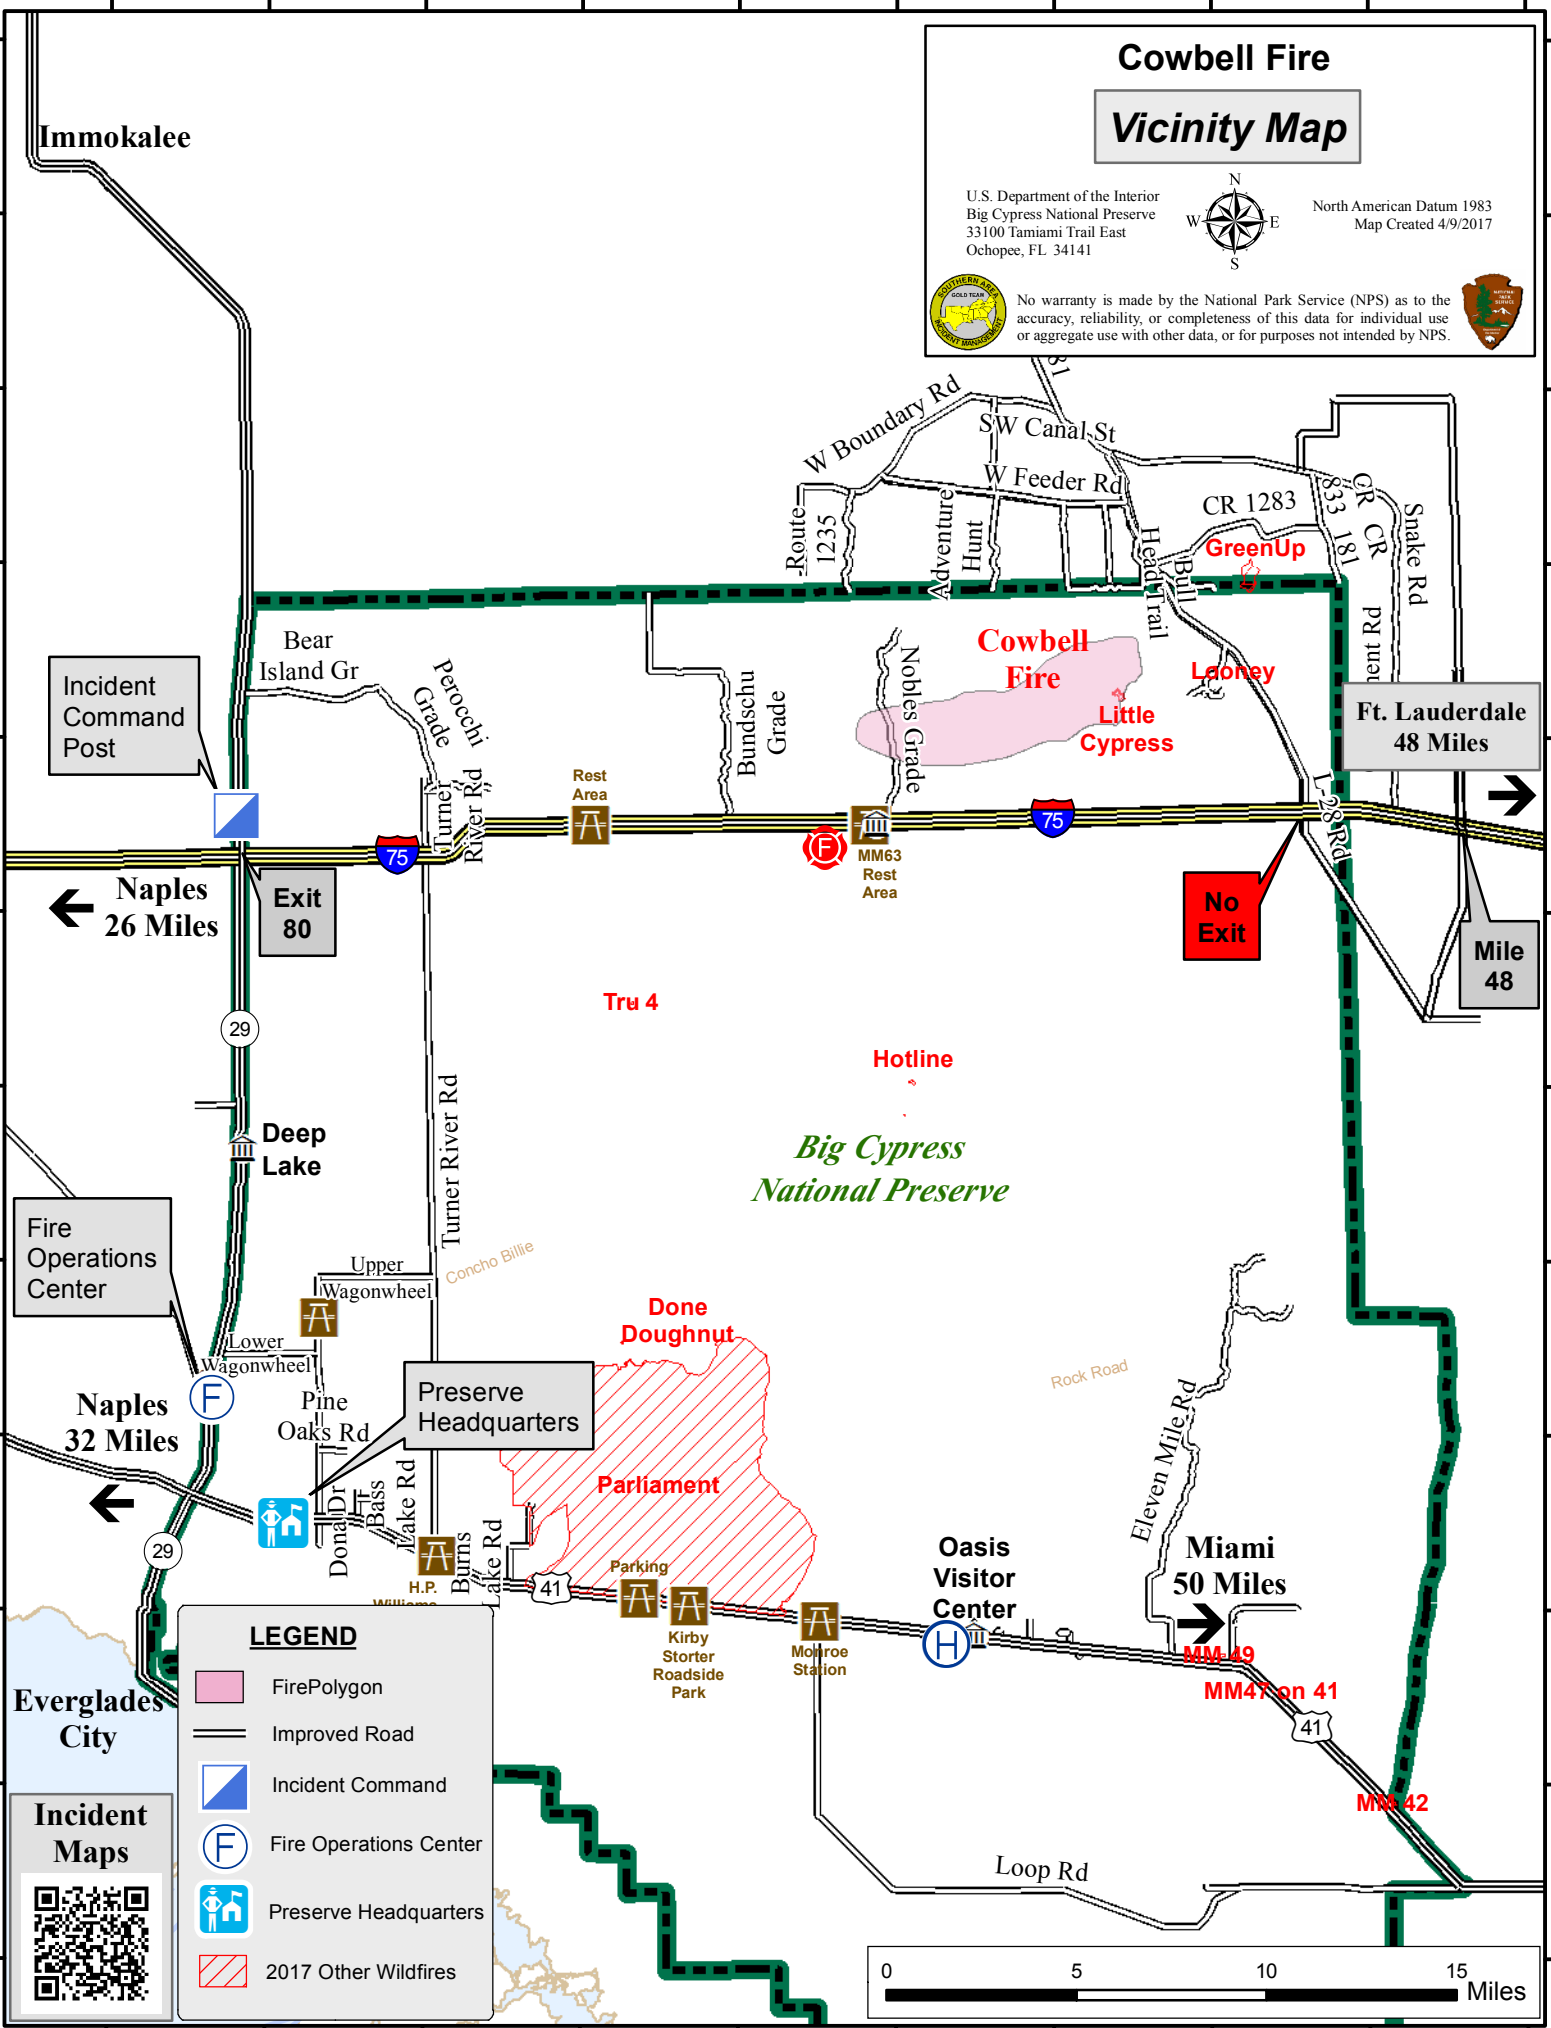

## Vicinity Map

U.S. Department of the Interior  
 Big Cypress National Preserve  
 33100 Tamiami Trail East  
 Ochopee, FL 34141

North American Datum 1983  
 Map Created 4/9/2017

No warranty is made by the National Park Service (NPS) as to the accuracy, reliability, or completeness of this data for individual use or aggregate use with other data, or for purposes not intended by NPS.

Incident Command Post

Naples 26 Miles

Fire Operations Center

Naples 32 Miles

Incident Maps

**LEGEND**

- FirePolygon
- Improved Road
- Incident Command
- F Fire Operations Center
- H Preserve Headquarters
- 2017 Other Wildfires