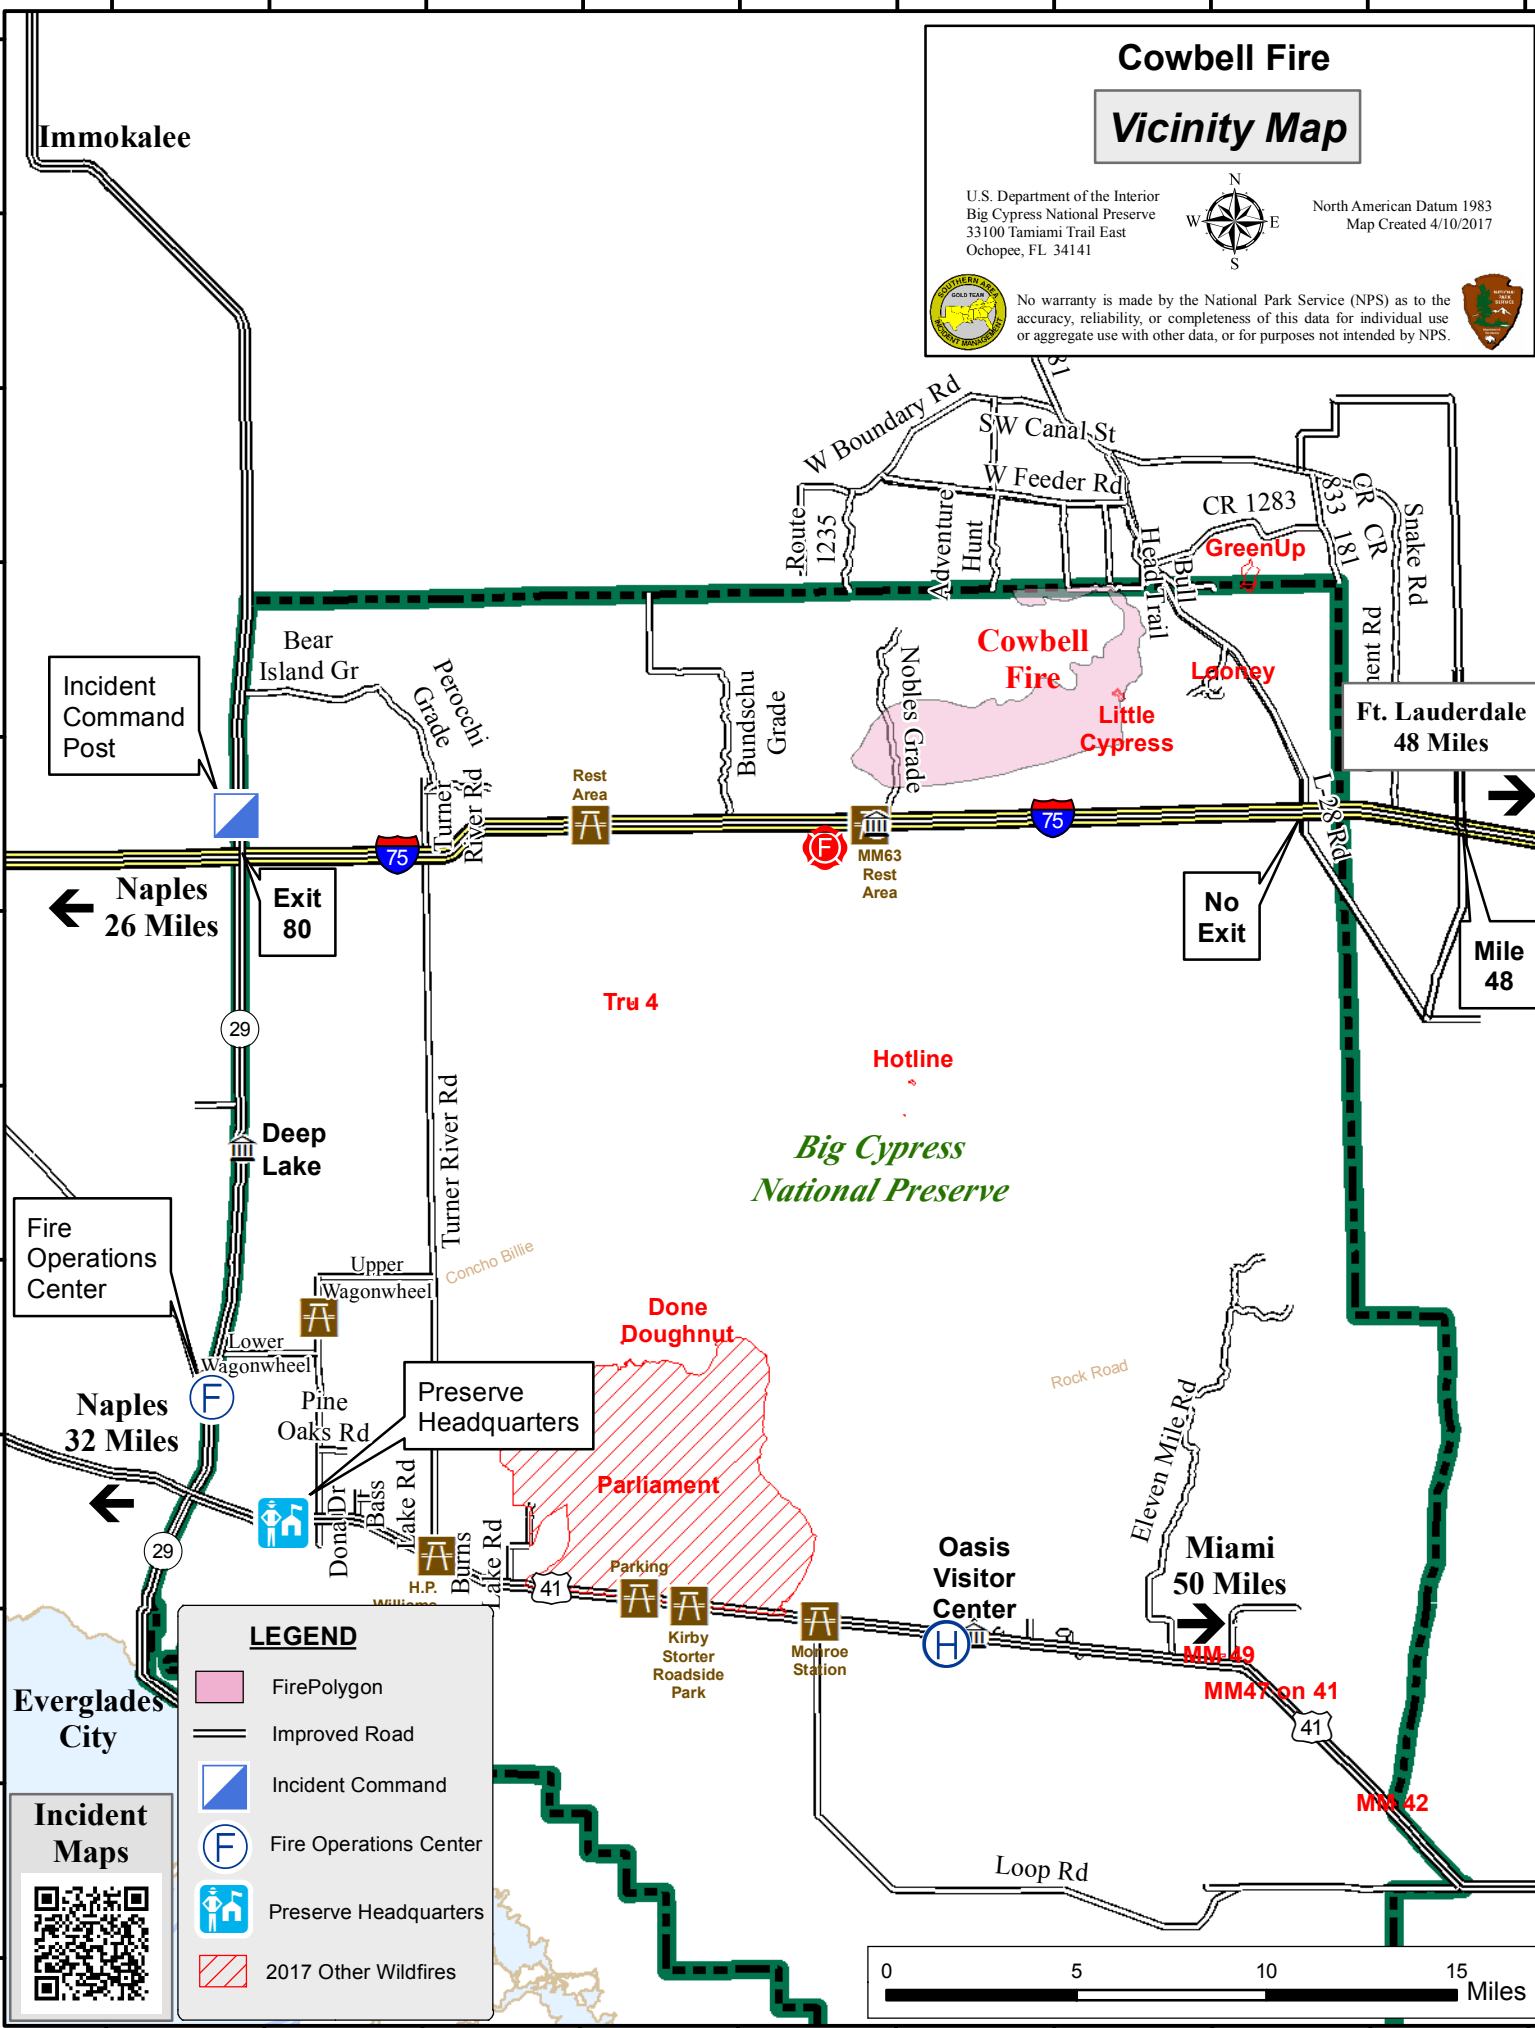

Cowbell Fire

Vicinity Map

U.S. Department of the Interior
 Big Cypress National Preserve
 33100 Tamiami Trail East
 Ochopee, FL 34141

North American Datum 1983
 Map Created 4/10/2017

No warranty is made by the National Park Service (NPS) as to the accuracy, reliability, or completeness of this data for individual use or aggregate use with other data, or for purposes not intended by NPS.

Incident Command Post

Naples 26 Miles

Fire Operations Center

Naples 32 Miles

Incident Maps

LEGEND	
	FirePolygon
	Improved Road
	Incident Command
	Fire Operations Center
	Preserve Headquarters
	2017 Other Wildfires