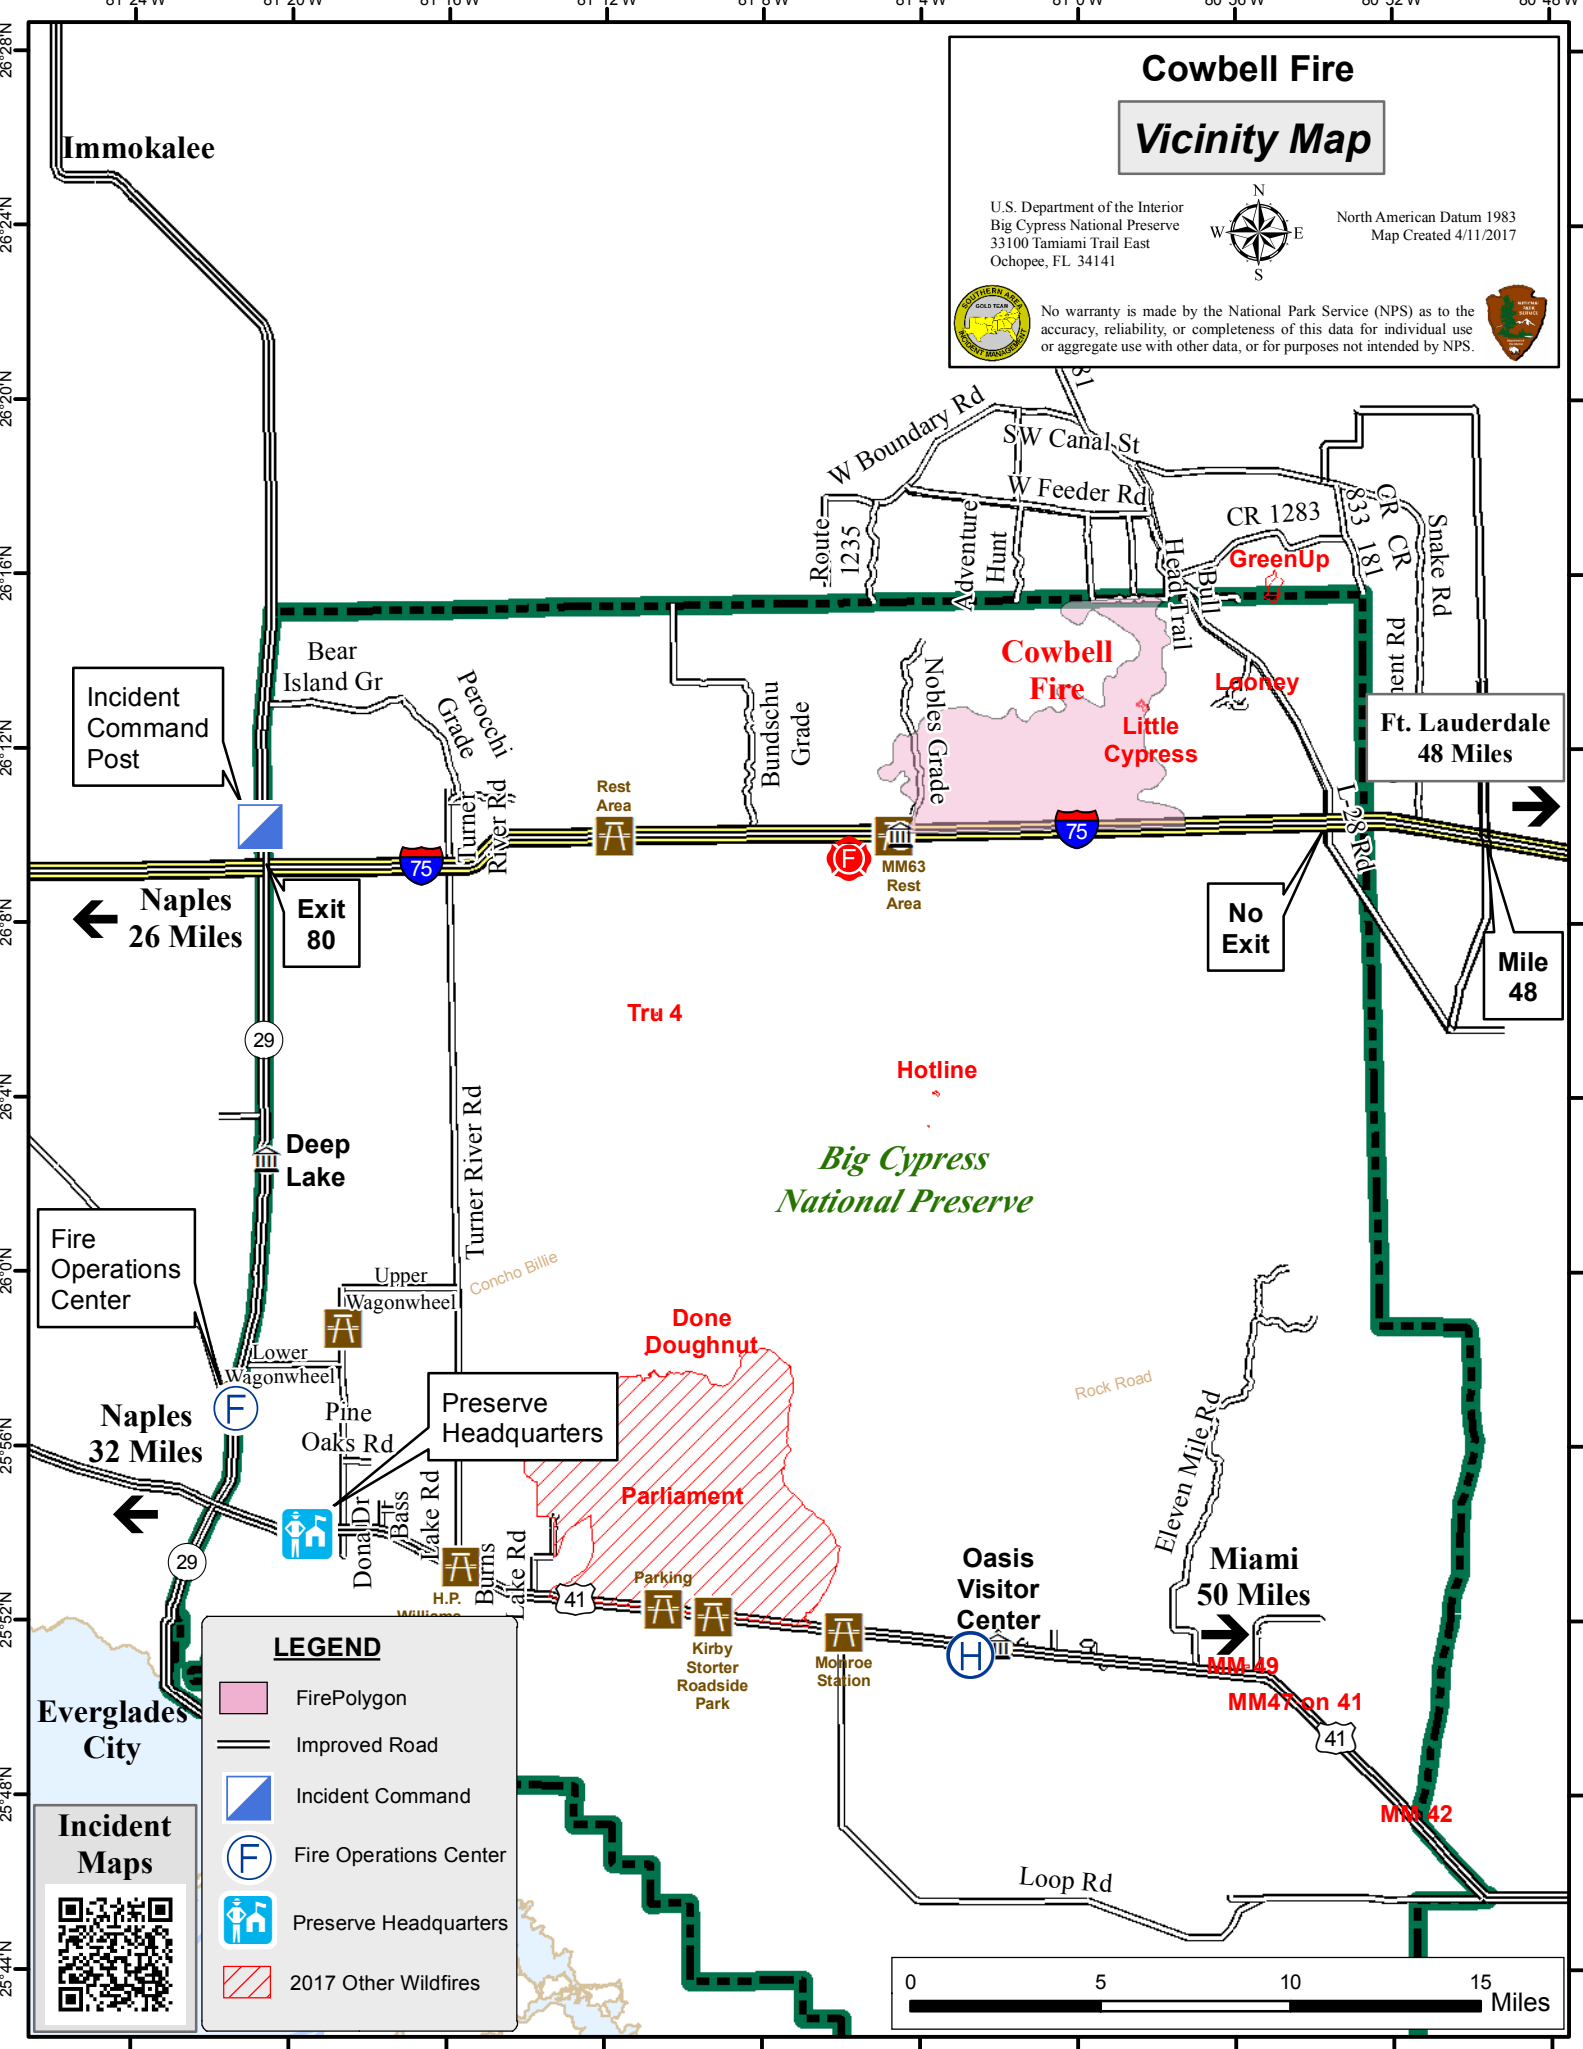

Cowbell Fire

Vicinity Map

U.S. Department of the Interior
 Big Cypress National Preserve
 33100 Tamiami Trail East
 Ochopee, FL 34141

No warranty is made by the National Park Service (NPS) as to the accuracy, reliability, or completeness of this data for individual use or aggregate use with other data, or for purposes not intended by NPS.

Incident Command Post

Naples 26 Miles

Exit 80

Fire Operations Center

Naples 32 Miles

LEGEND

- FirePolygon
- Improved Road
- Incident Command
- Fire Operations Center
- Preserve Headquarters
- 2017 Other Wildfires

Ft. Lauderdale 48 Miles

No Exit

Mile 48

Tru 4

Hotline

Big Cypress National Preserve

Done Doughnut

Parliament

Oasis Visitor Center

Miami 50 Miles

MM 49

MM 47 on 41

MM 42

Everglades City

Incident Maps