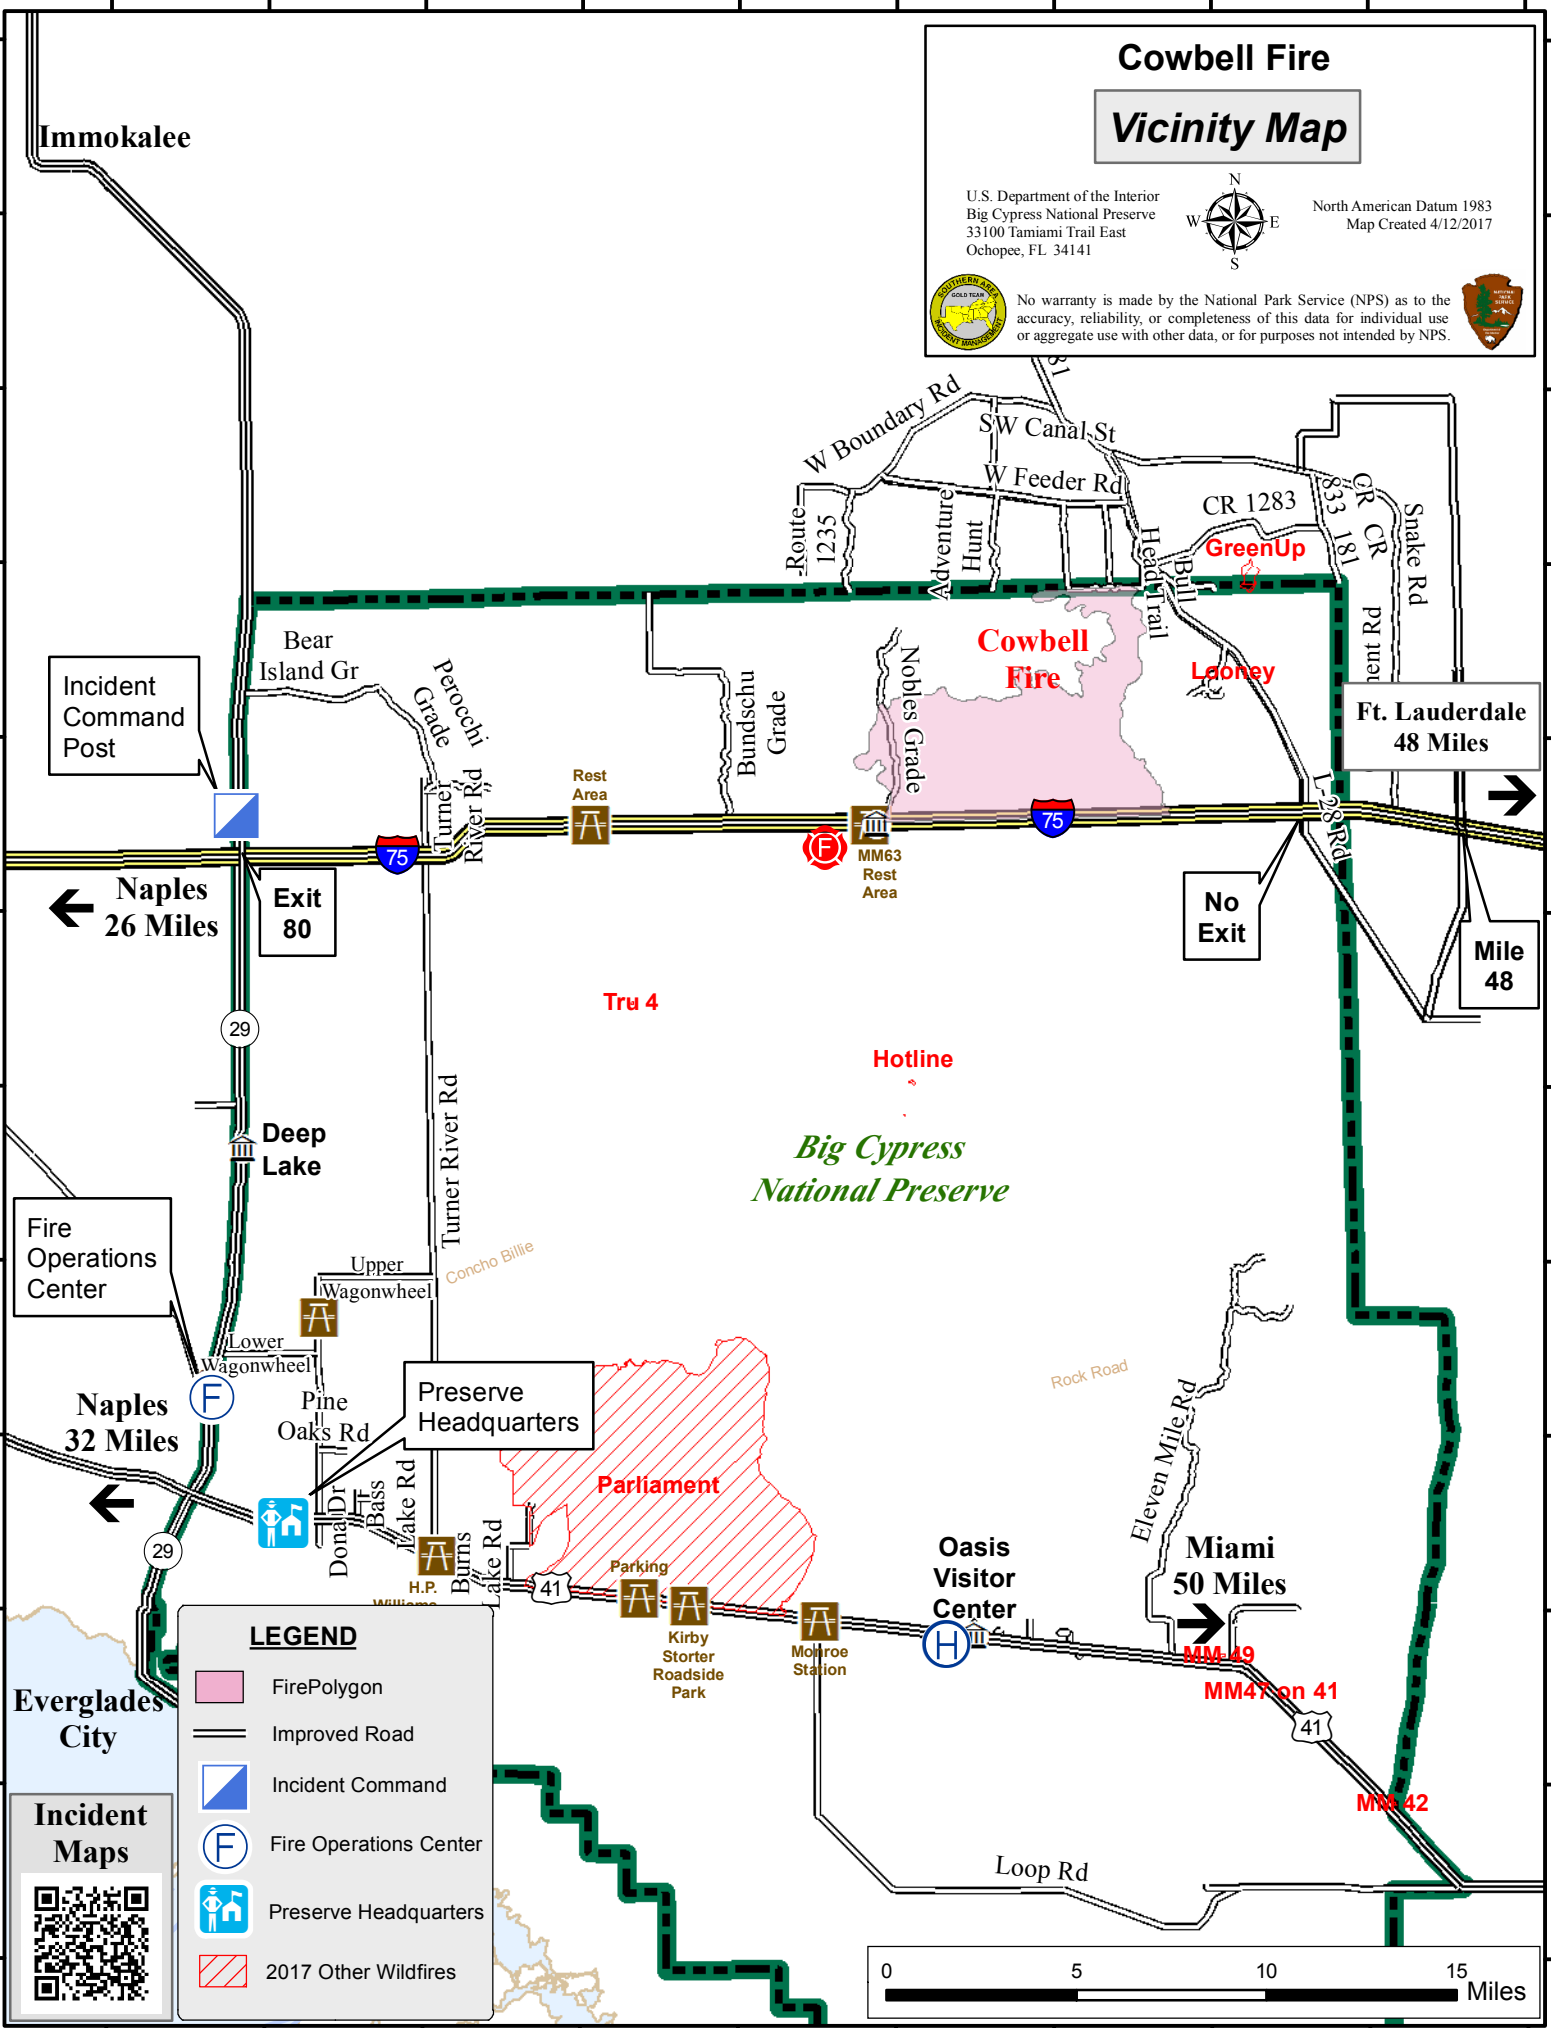

Cowbell Fire

Vicinity Map

U.S. Department of the Interior
 Big Cypress National Preserve
 33100 Tamiami Trail East
 Ochopee, FL 34141

North American Datum 1983
 Map Created 4/12/2017

No warranty is made by the National Park Service (NPS) as to the accuracy, reliability, or completeness of this data for individual use or aggregate use with other data, or for purposes not intended by NPS.

Incident Command Post

Naples 26 Miles

Ft. Lauderdale 48 Miles

Mile 48

Fire Operations Center

Naples 32 Miles

Preserve Headquarters

Oasis Visitor Center

Miami 50 Miles

LEGEND

- FirePolygon
- Improved Road
- Incident Command
- Fire Operations Center
- Preserve Headquarters
- 2017 Other Wildfires

Incident Maps