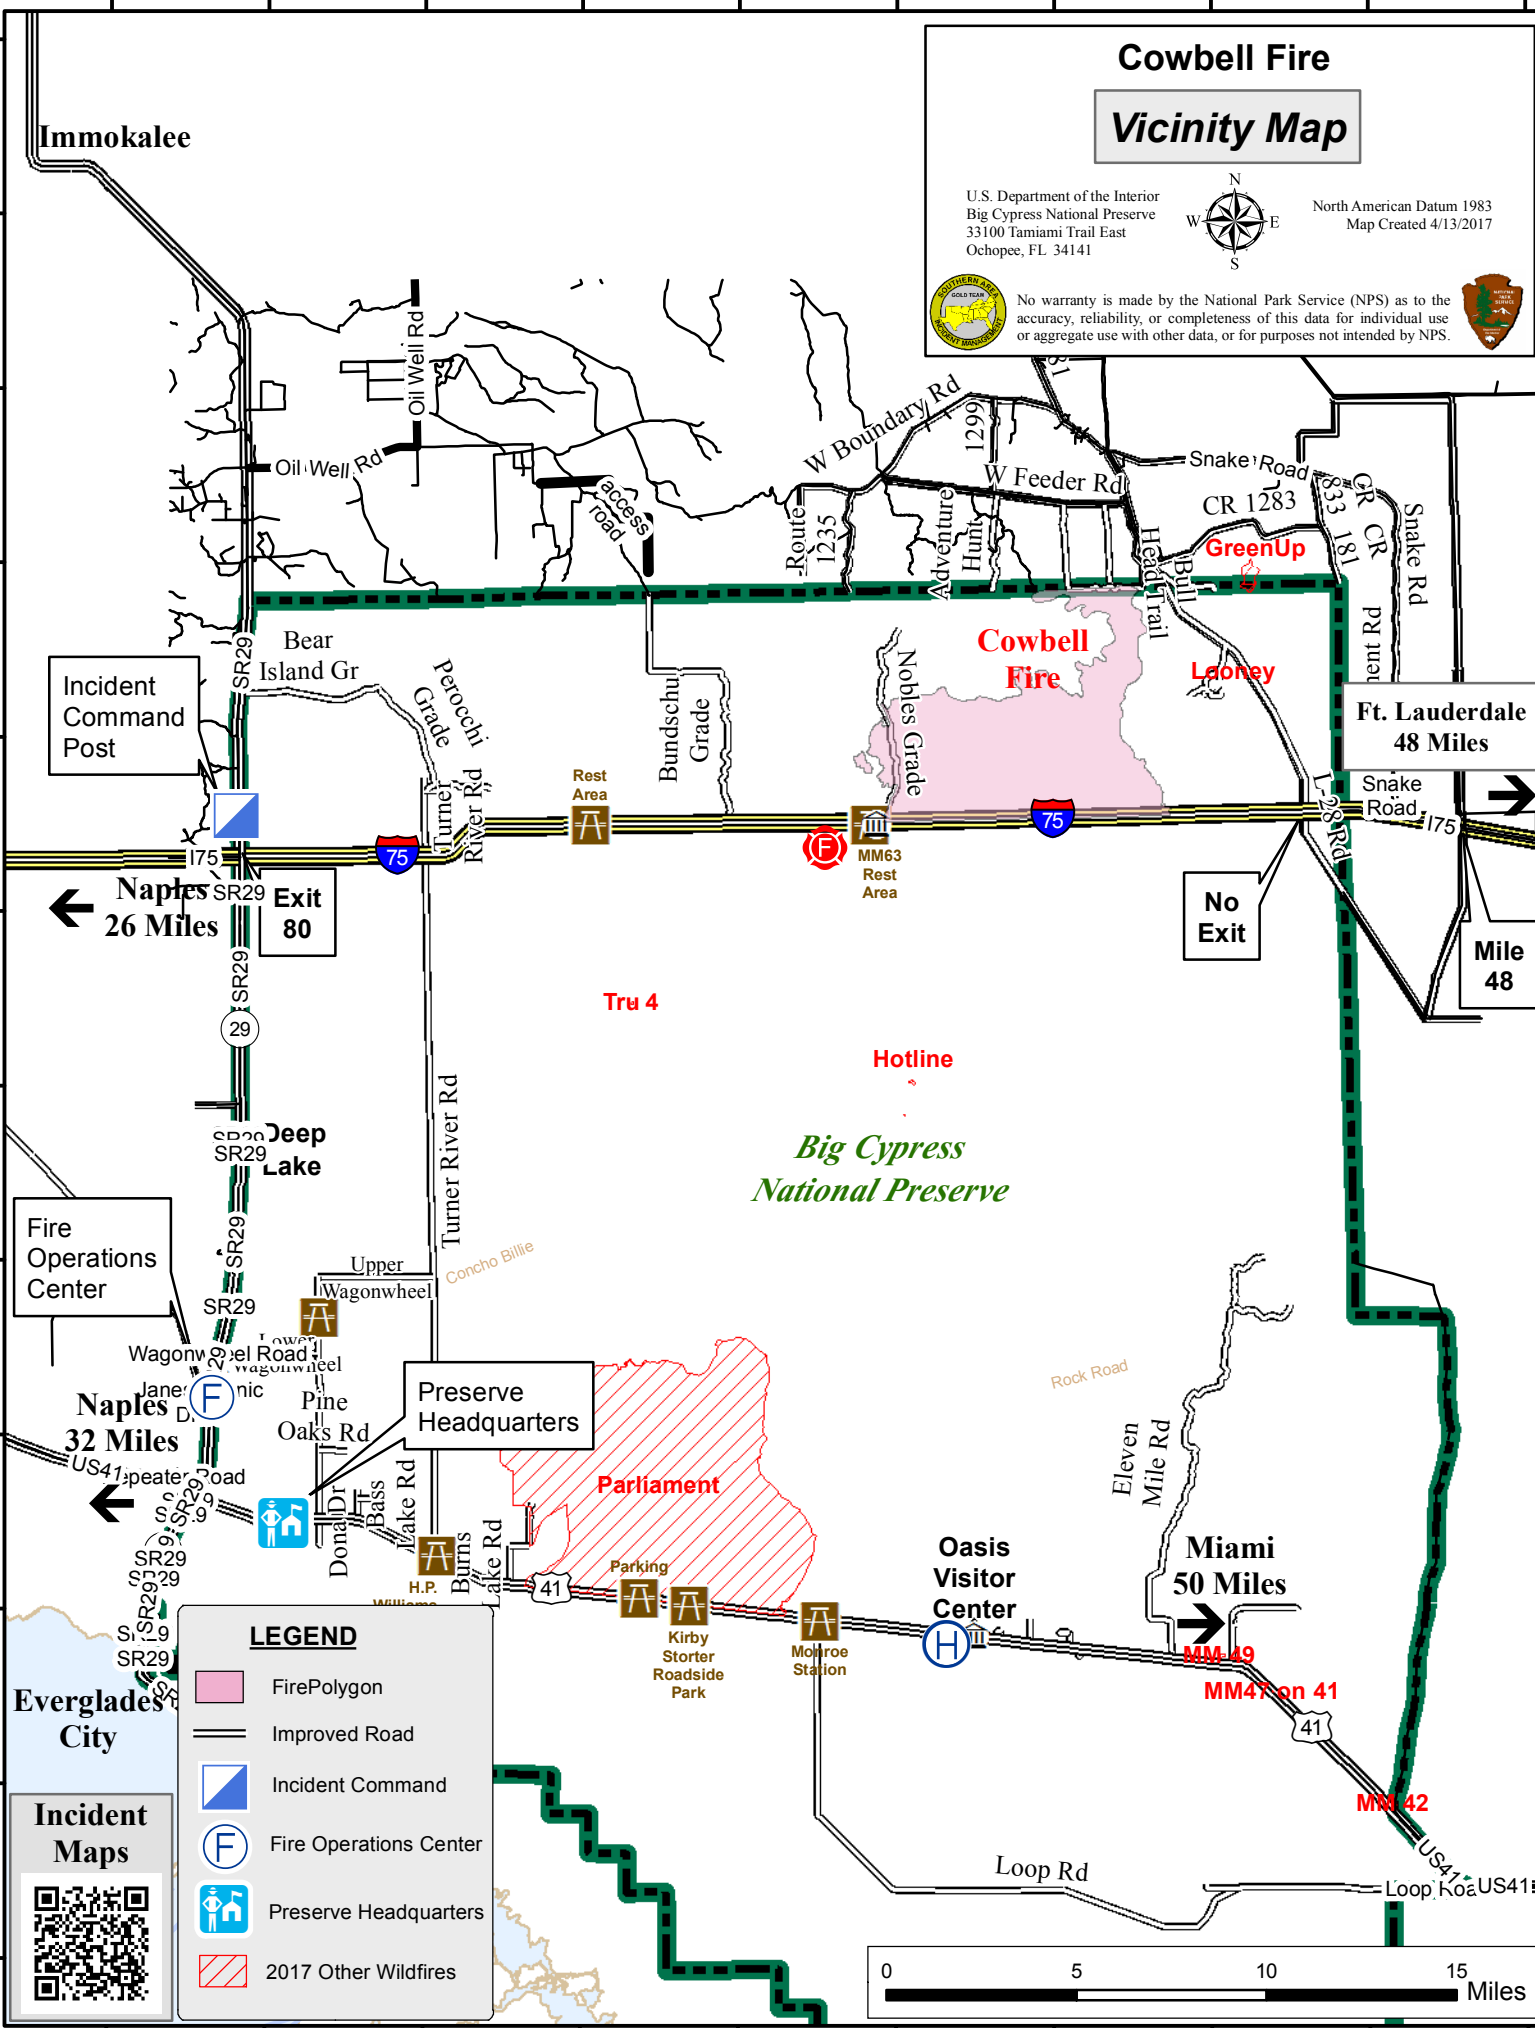

Cowbell Fire Vicinity Map

U.S. Department of the Interior
Big Cypress National Preserve
33100 Tamiami Trail East
Ochopee, FL 34141

North American Datum 1983
Map Created 4/13/2017

No warranty is made by the National Park Service (NPS) as to the accuracy, reliability, or completeness of this data for individual use or aggregate use with other data, or for purposes not intended by NPS.

Incident Command Post

Ft. Lauderdale
48 Miles

Naples
26 Miles

Fire Operations Center

Preserve Headquarters

Incident Maps

LEGEND	
	Fire Polygon
	Improved Road
	Incident Command
	Fire Operations Center
	Preserve Headquarters
	2017 Other Wildfires